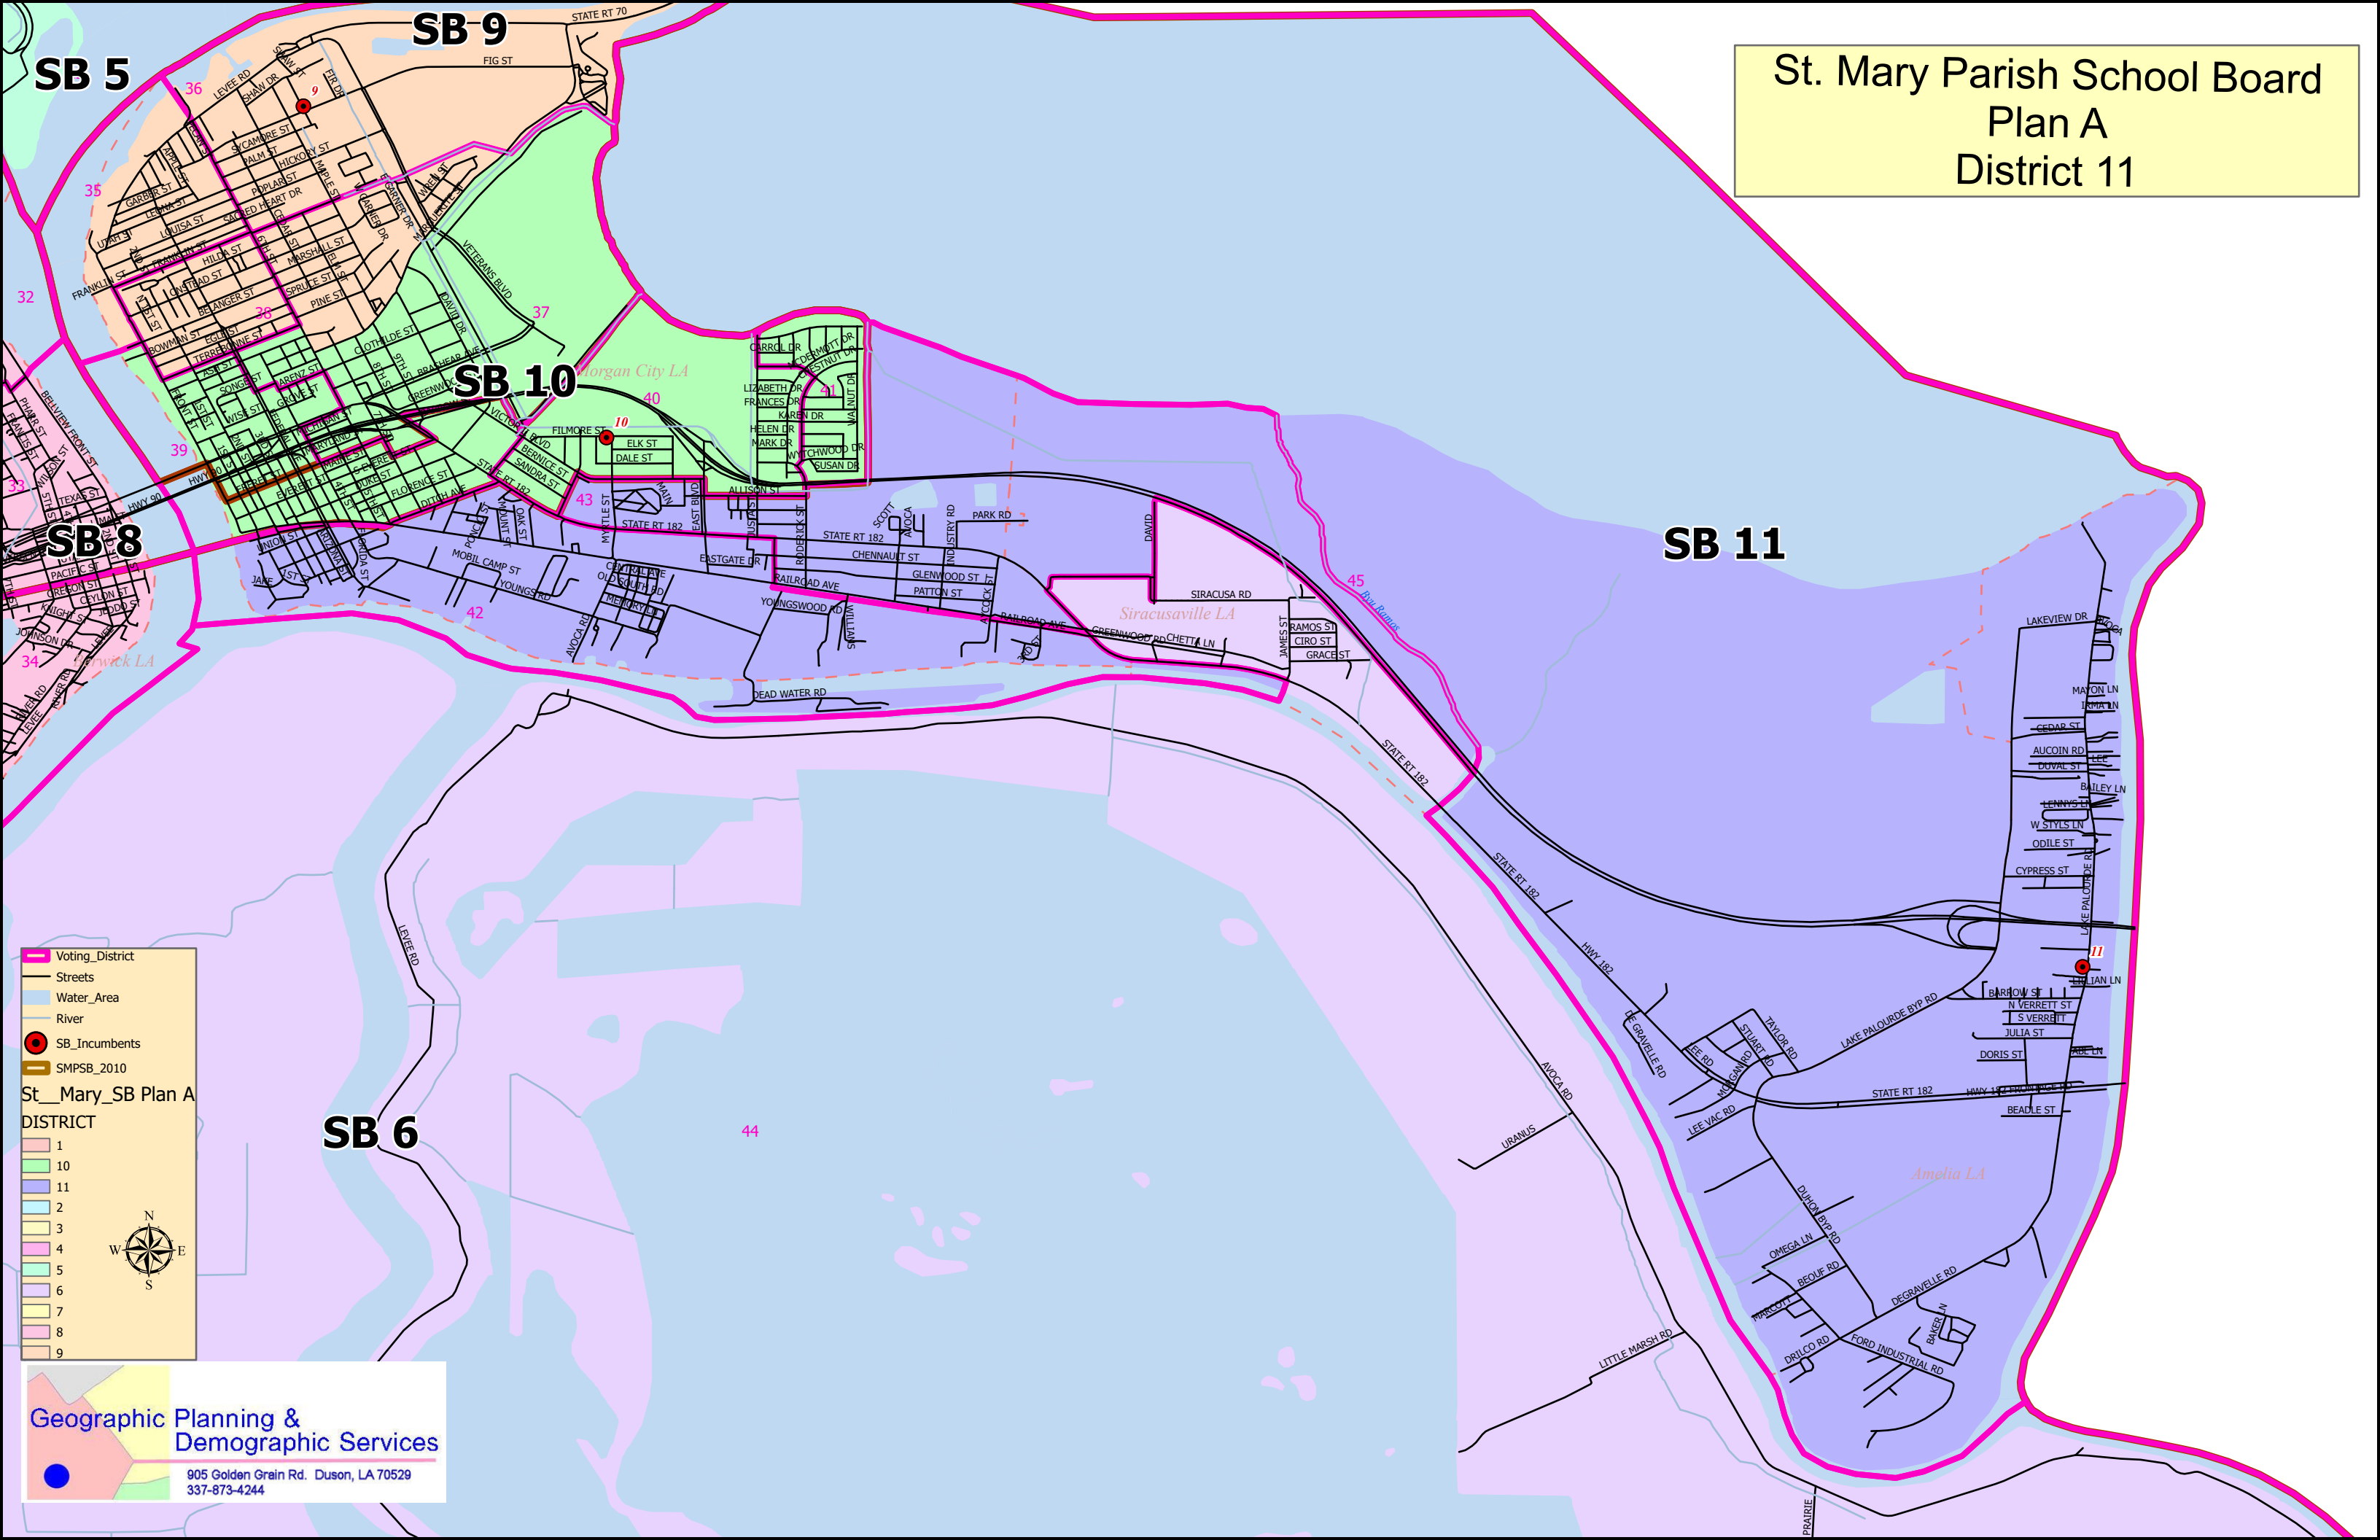

St. Mary Parish School Board Plan A District 11

Legend

- Voting_District
- Streets
- Water_Area
- River
- SB_Incumbents
- SMPSB_2010

St. Mary_SB Plan A

DISTRICT

1
10
11
2
3
4
5
6
7
8
9

Geographic Planning & Demographic Services

905 Golden Grain Rd. Duson, LA 70529
337-873-4244