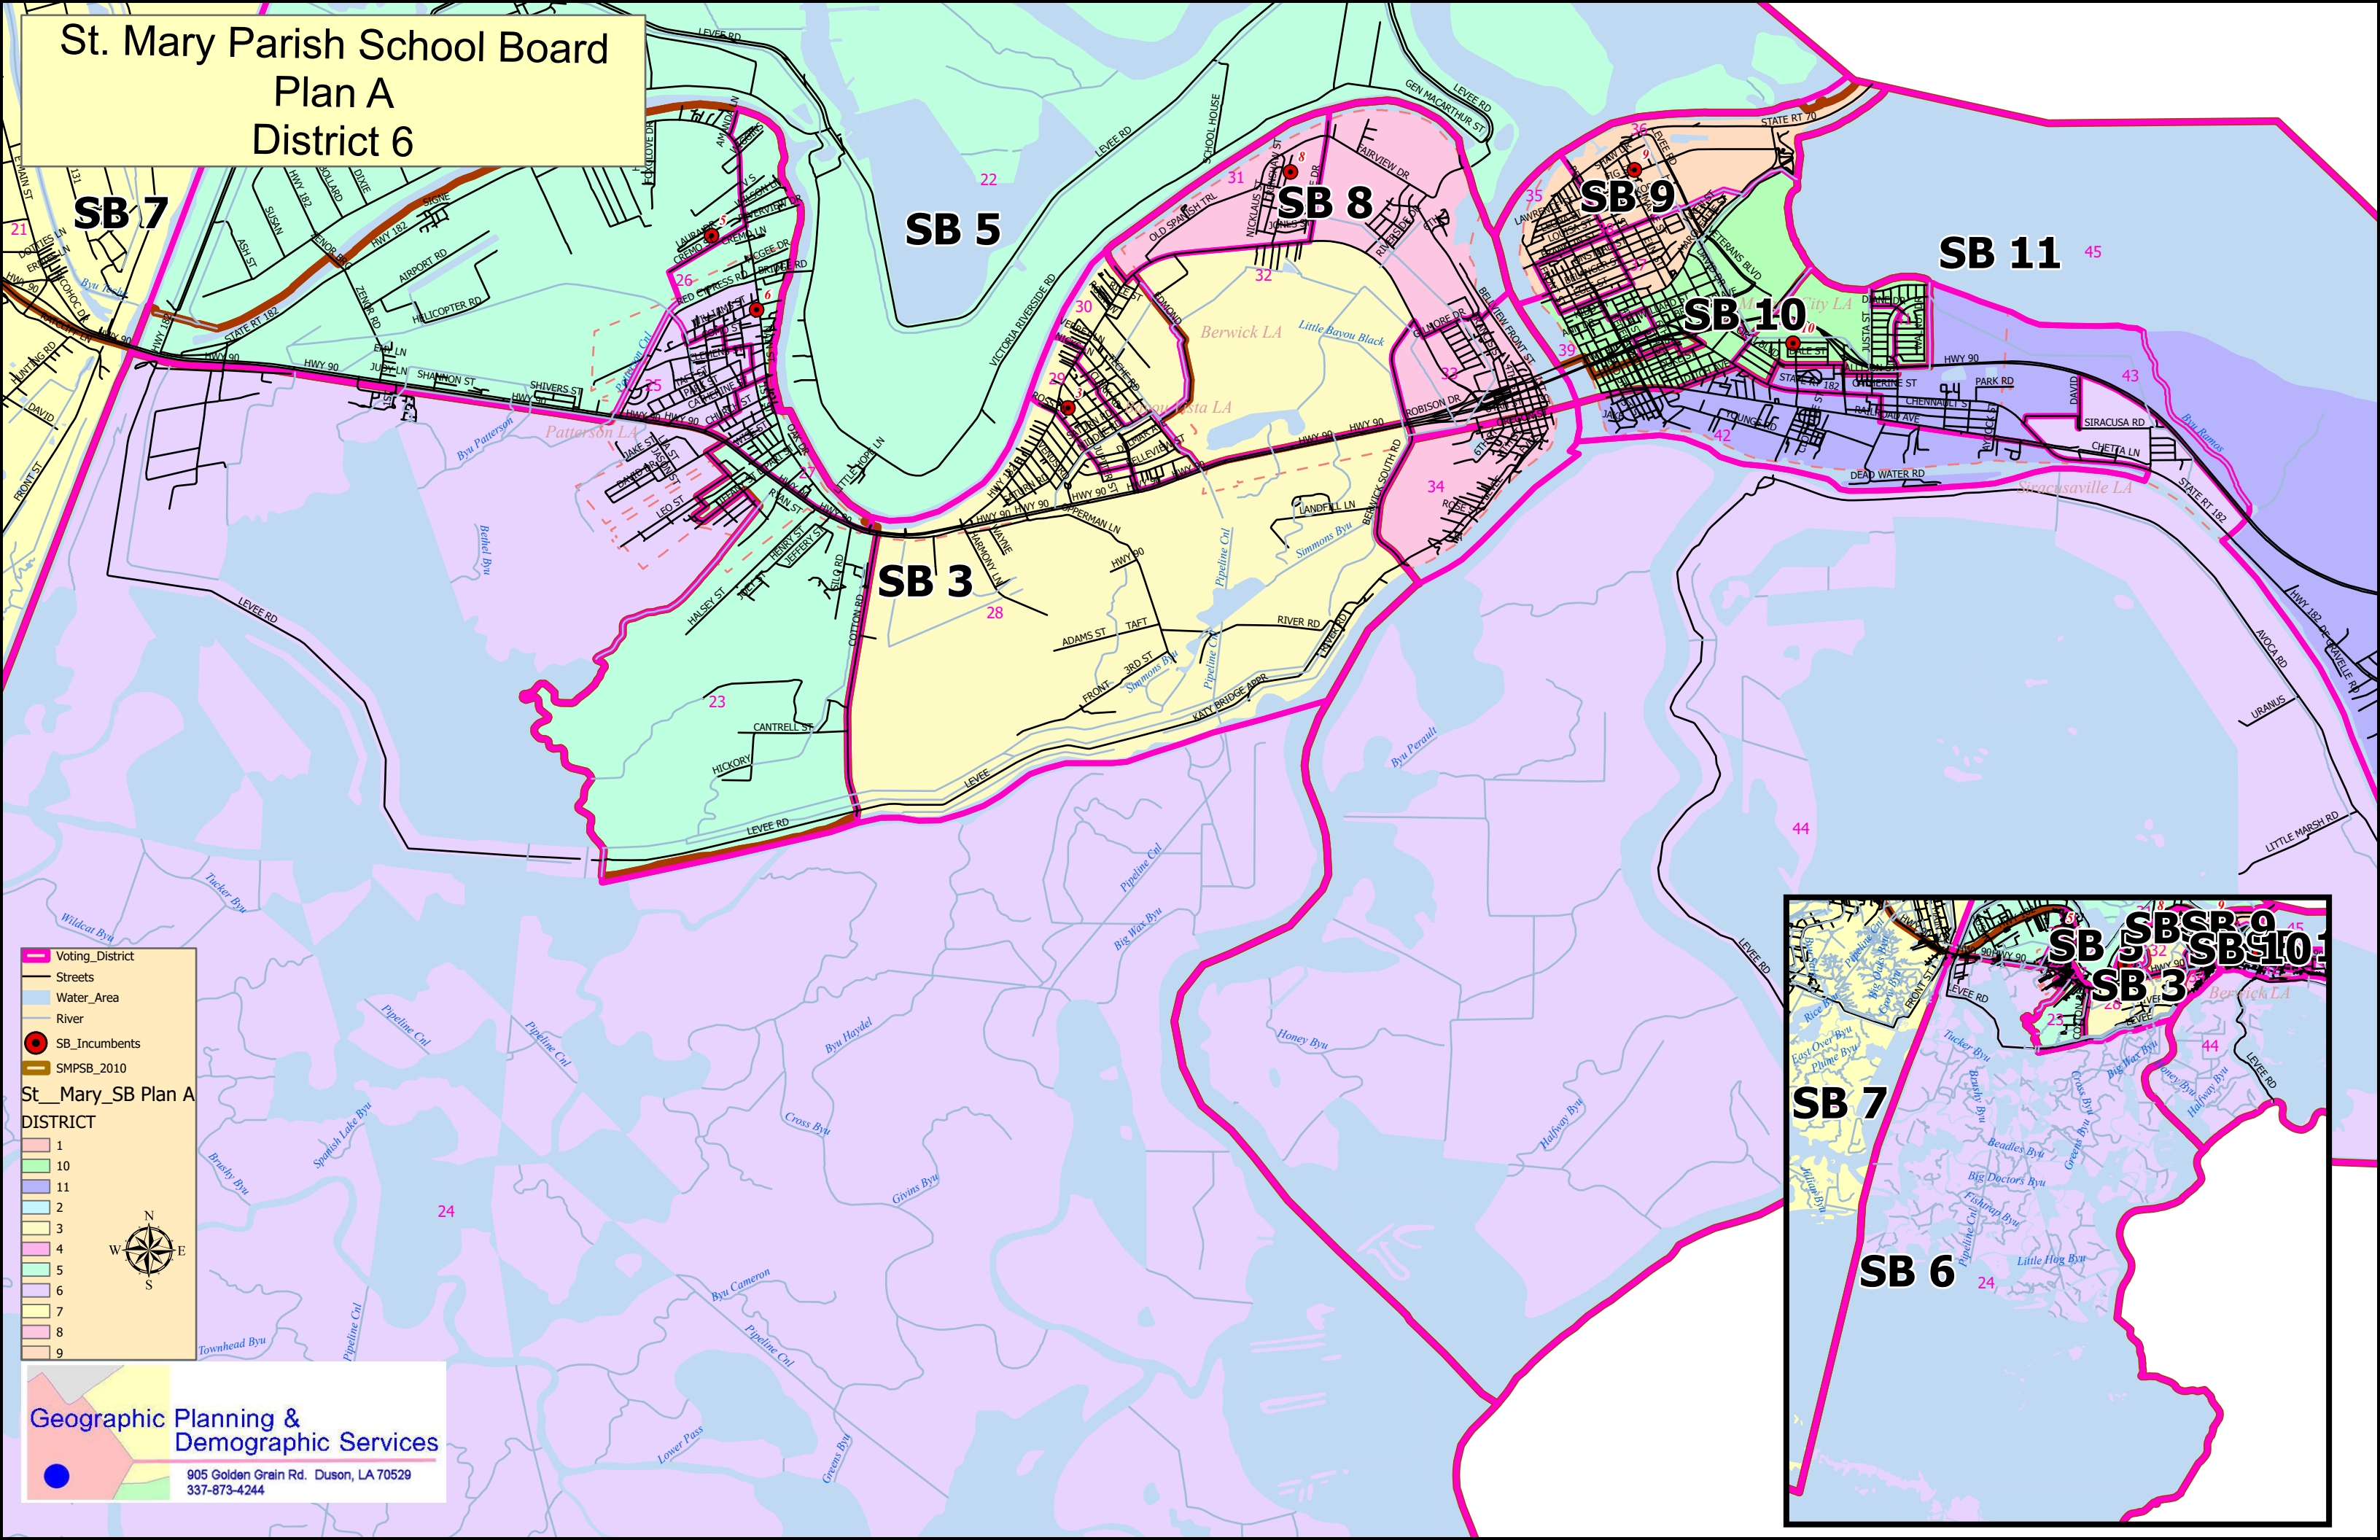

St. Mary Parish School Board Plan A District 6

Voting_District
 Streets
 Water_Area
 River
● SB_Incumbents
 SMPSB_2010

St. Mary_SB Plan A
DISTRICT
 1
 10
 11
 2
 3
 4
 5
 6
 7
 8
 9

Geographic Planning & Demographic Services
 905 Golden Grain Rd. Duson, LA 70529
 337-873-4244