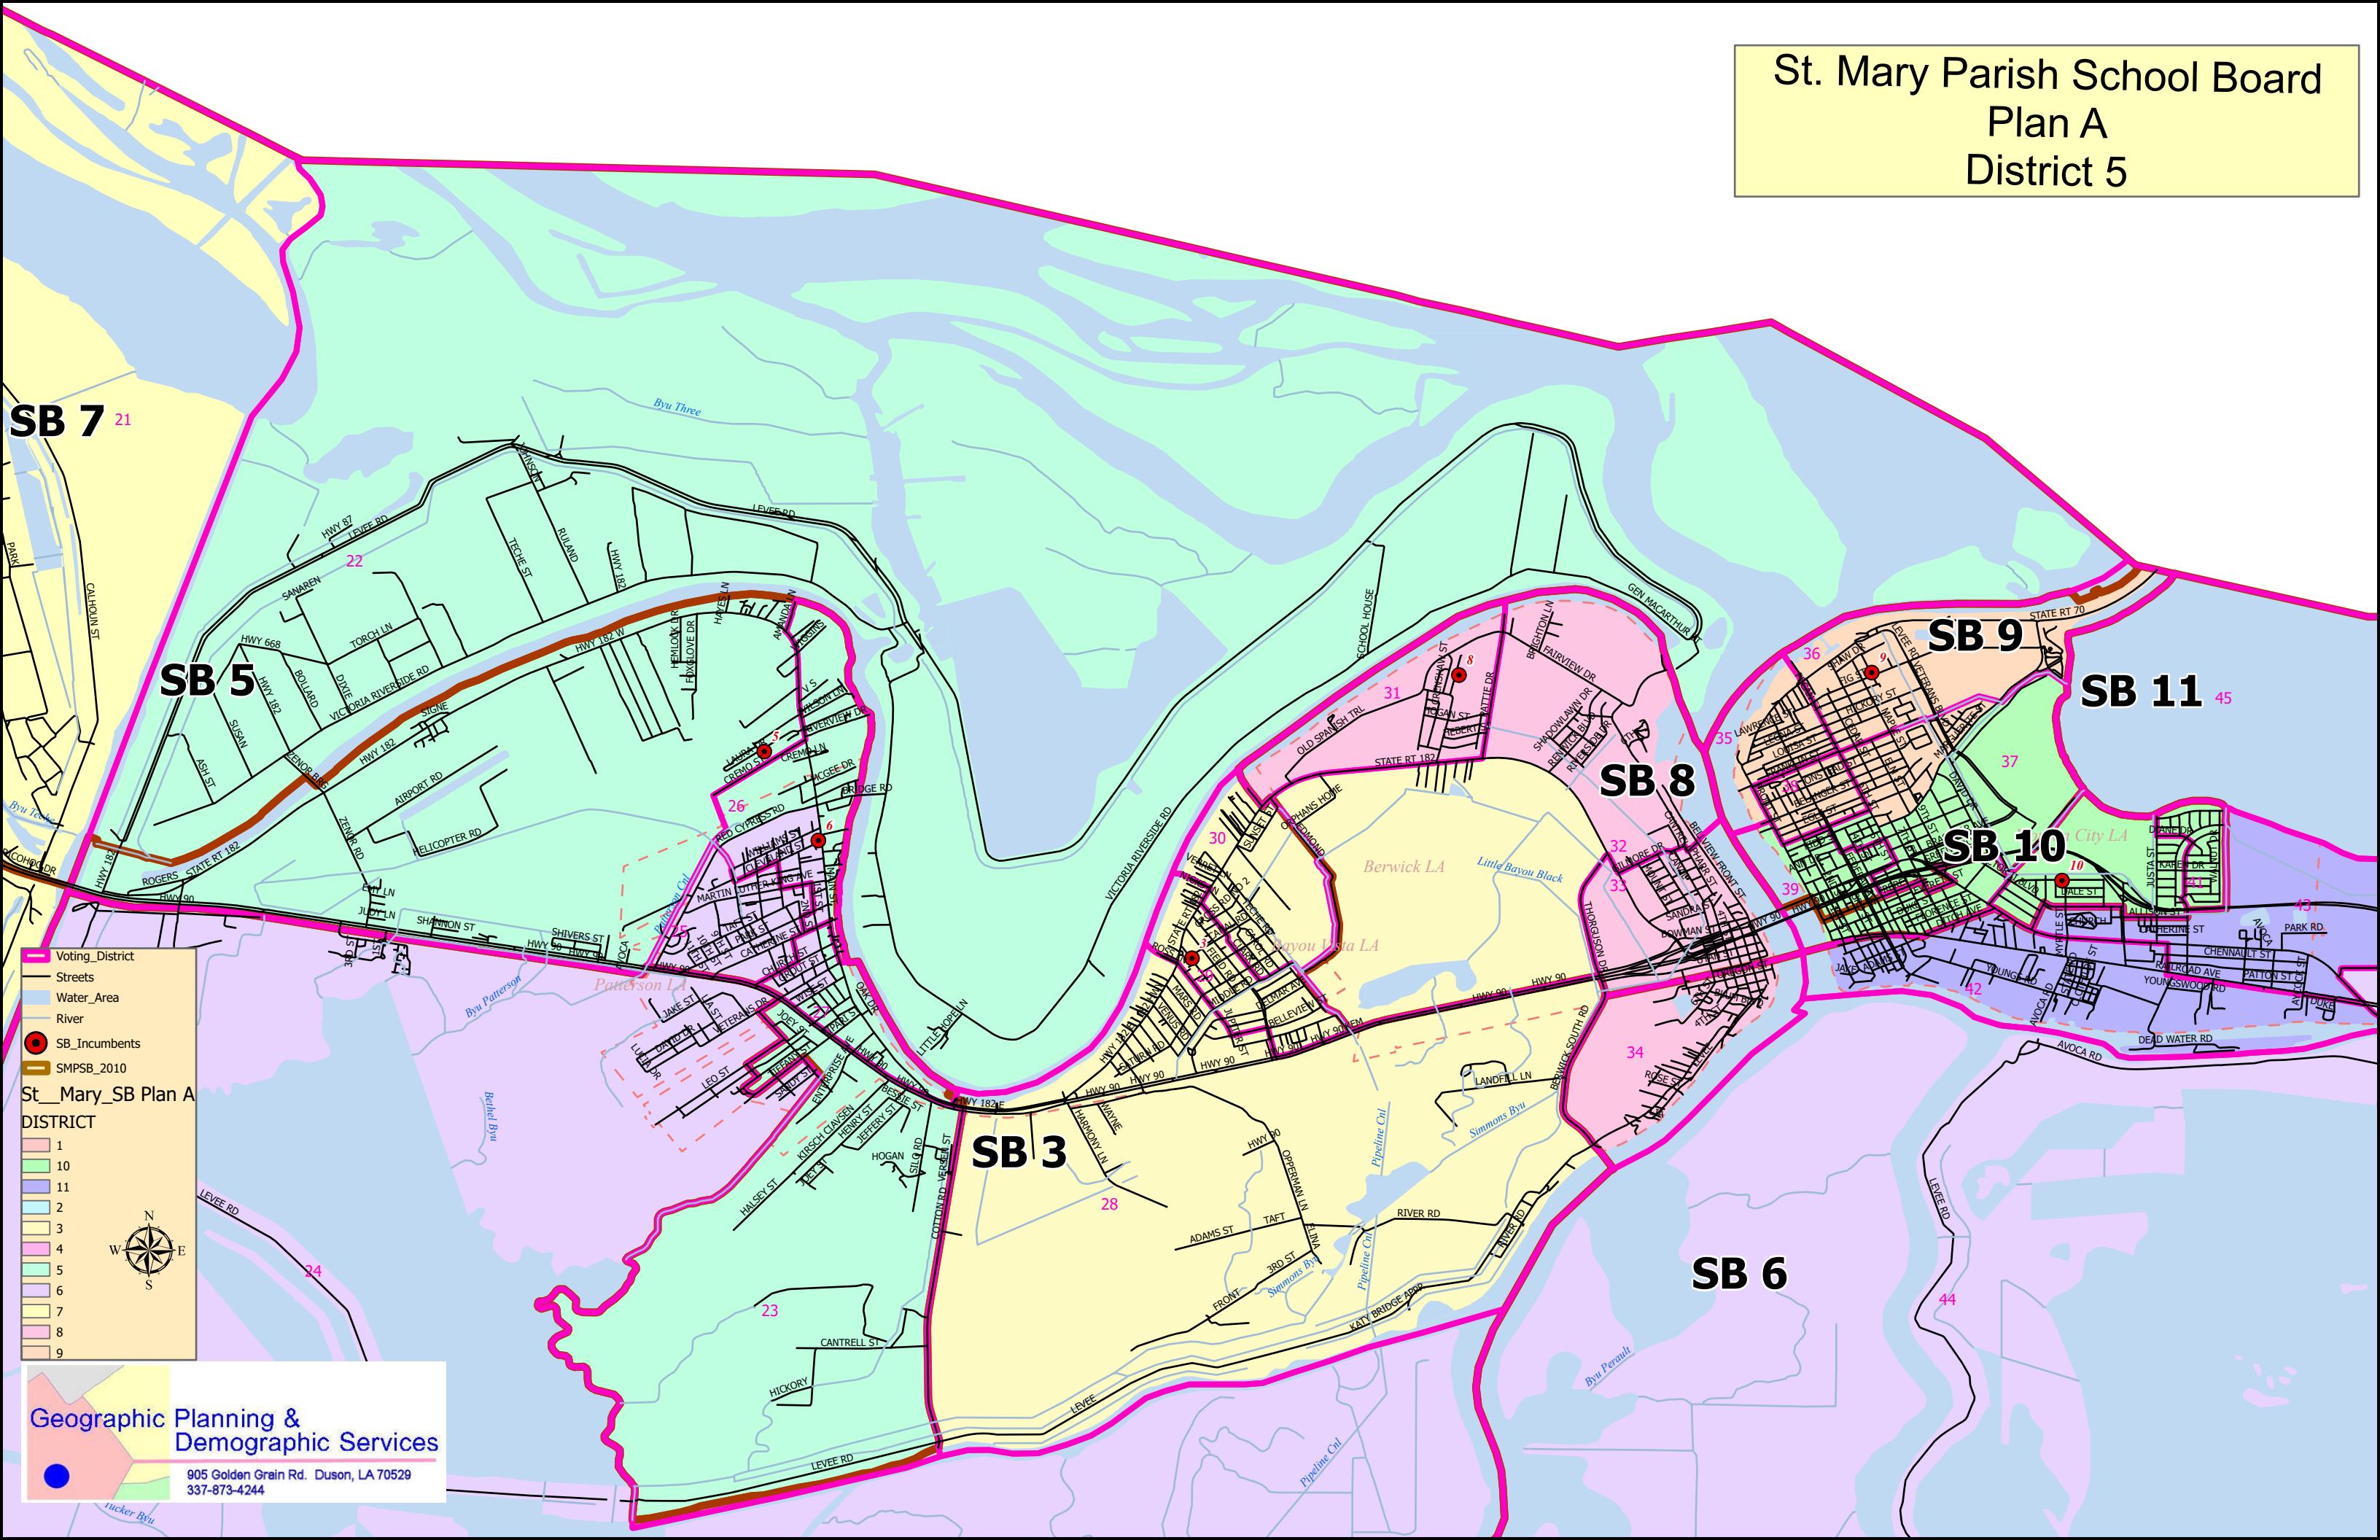

St. Mary Parish School Board
Plan A
District 5

SB 7 21

SB 5

SB 8

SB 9

SB 11 45

SB 10

SB 3

SB 6

Voting_District
 Streets
 Water_Area
 River
 SB_Incumbents
 SMPSB_2010
 St_Mary_SB Plan A
 DISTRICT
 1
 10
 11
 2
 3
 4
 5
 6
 7
 8
 9

Geographic Planning & Demographic Services
 905 Golden Grain Rd. Duson, LA 70529
 337-873-4244