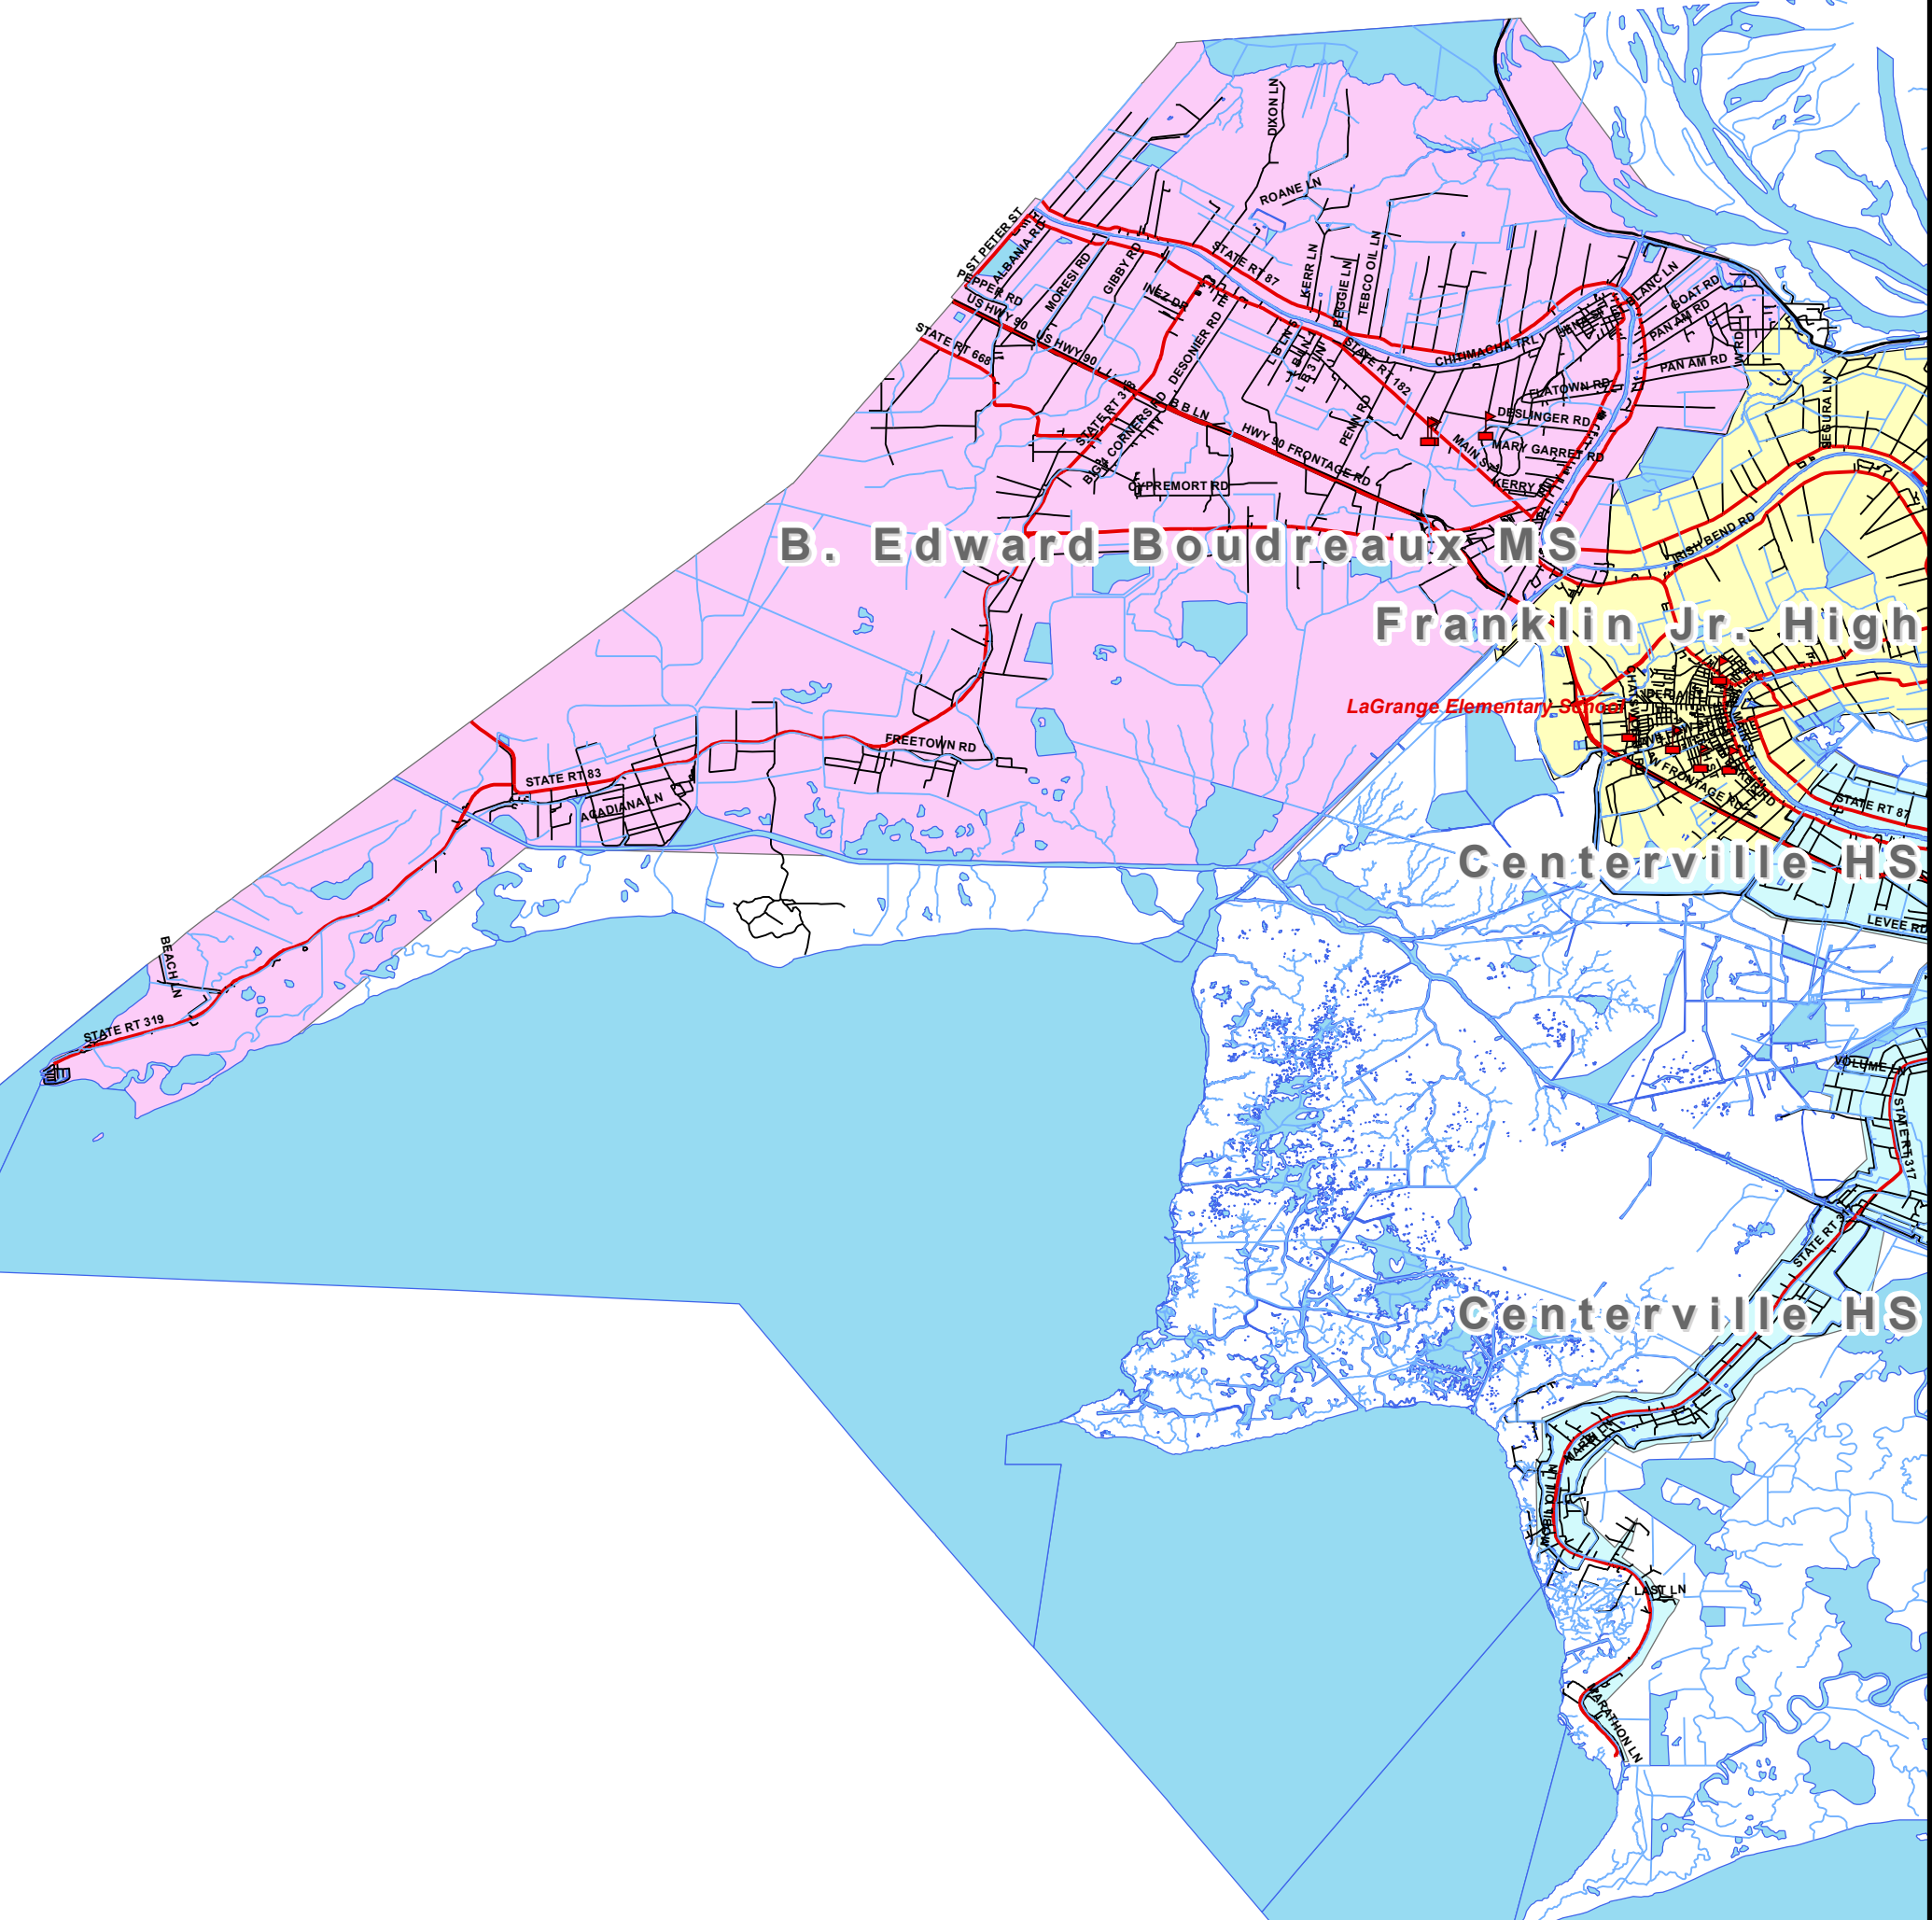

St. Mary Parish Schools
B. Edward Boudreaux Middle School

Legend

- St Mary Public Schools
- River
- **Streets**
- Streets
- **Major Roads**
- State
- Federal
- Water
- **Current Middle_School_Zones**
- **NAME**
- B. Edward Boudreaux MS
- Berwick Jr. High
- Centerville HS
- Franklin Jr. High
- Morgan City Jr. High
- Patterson Jr. High