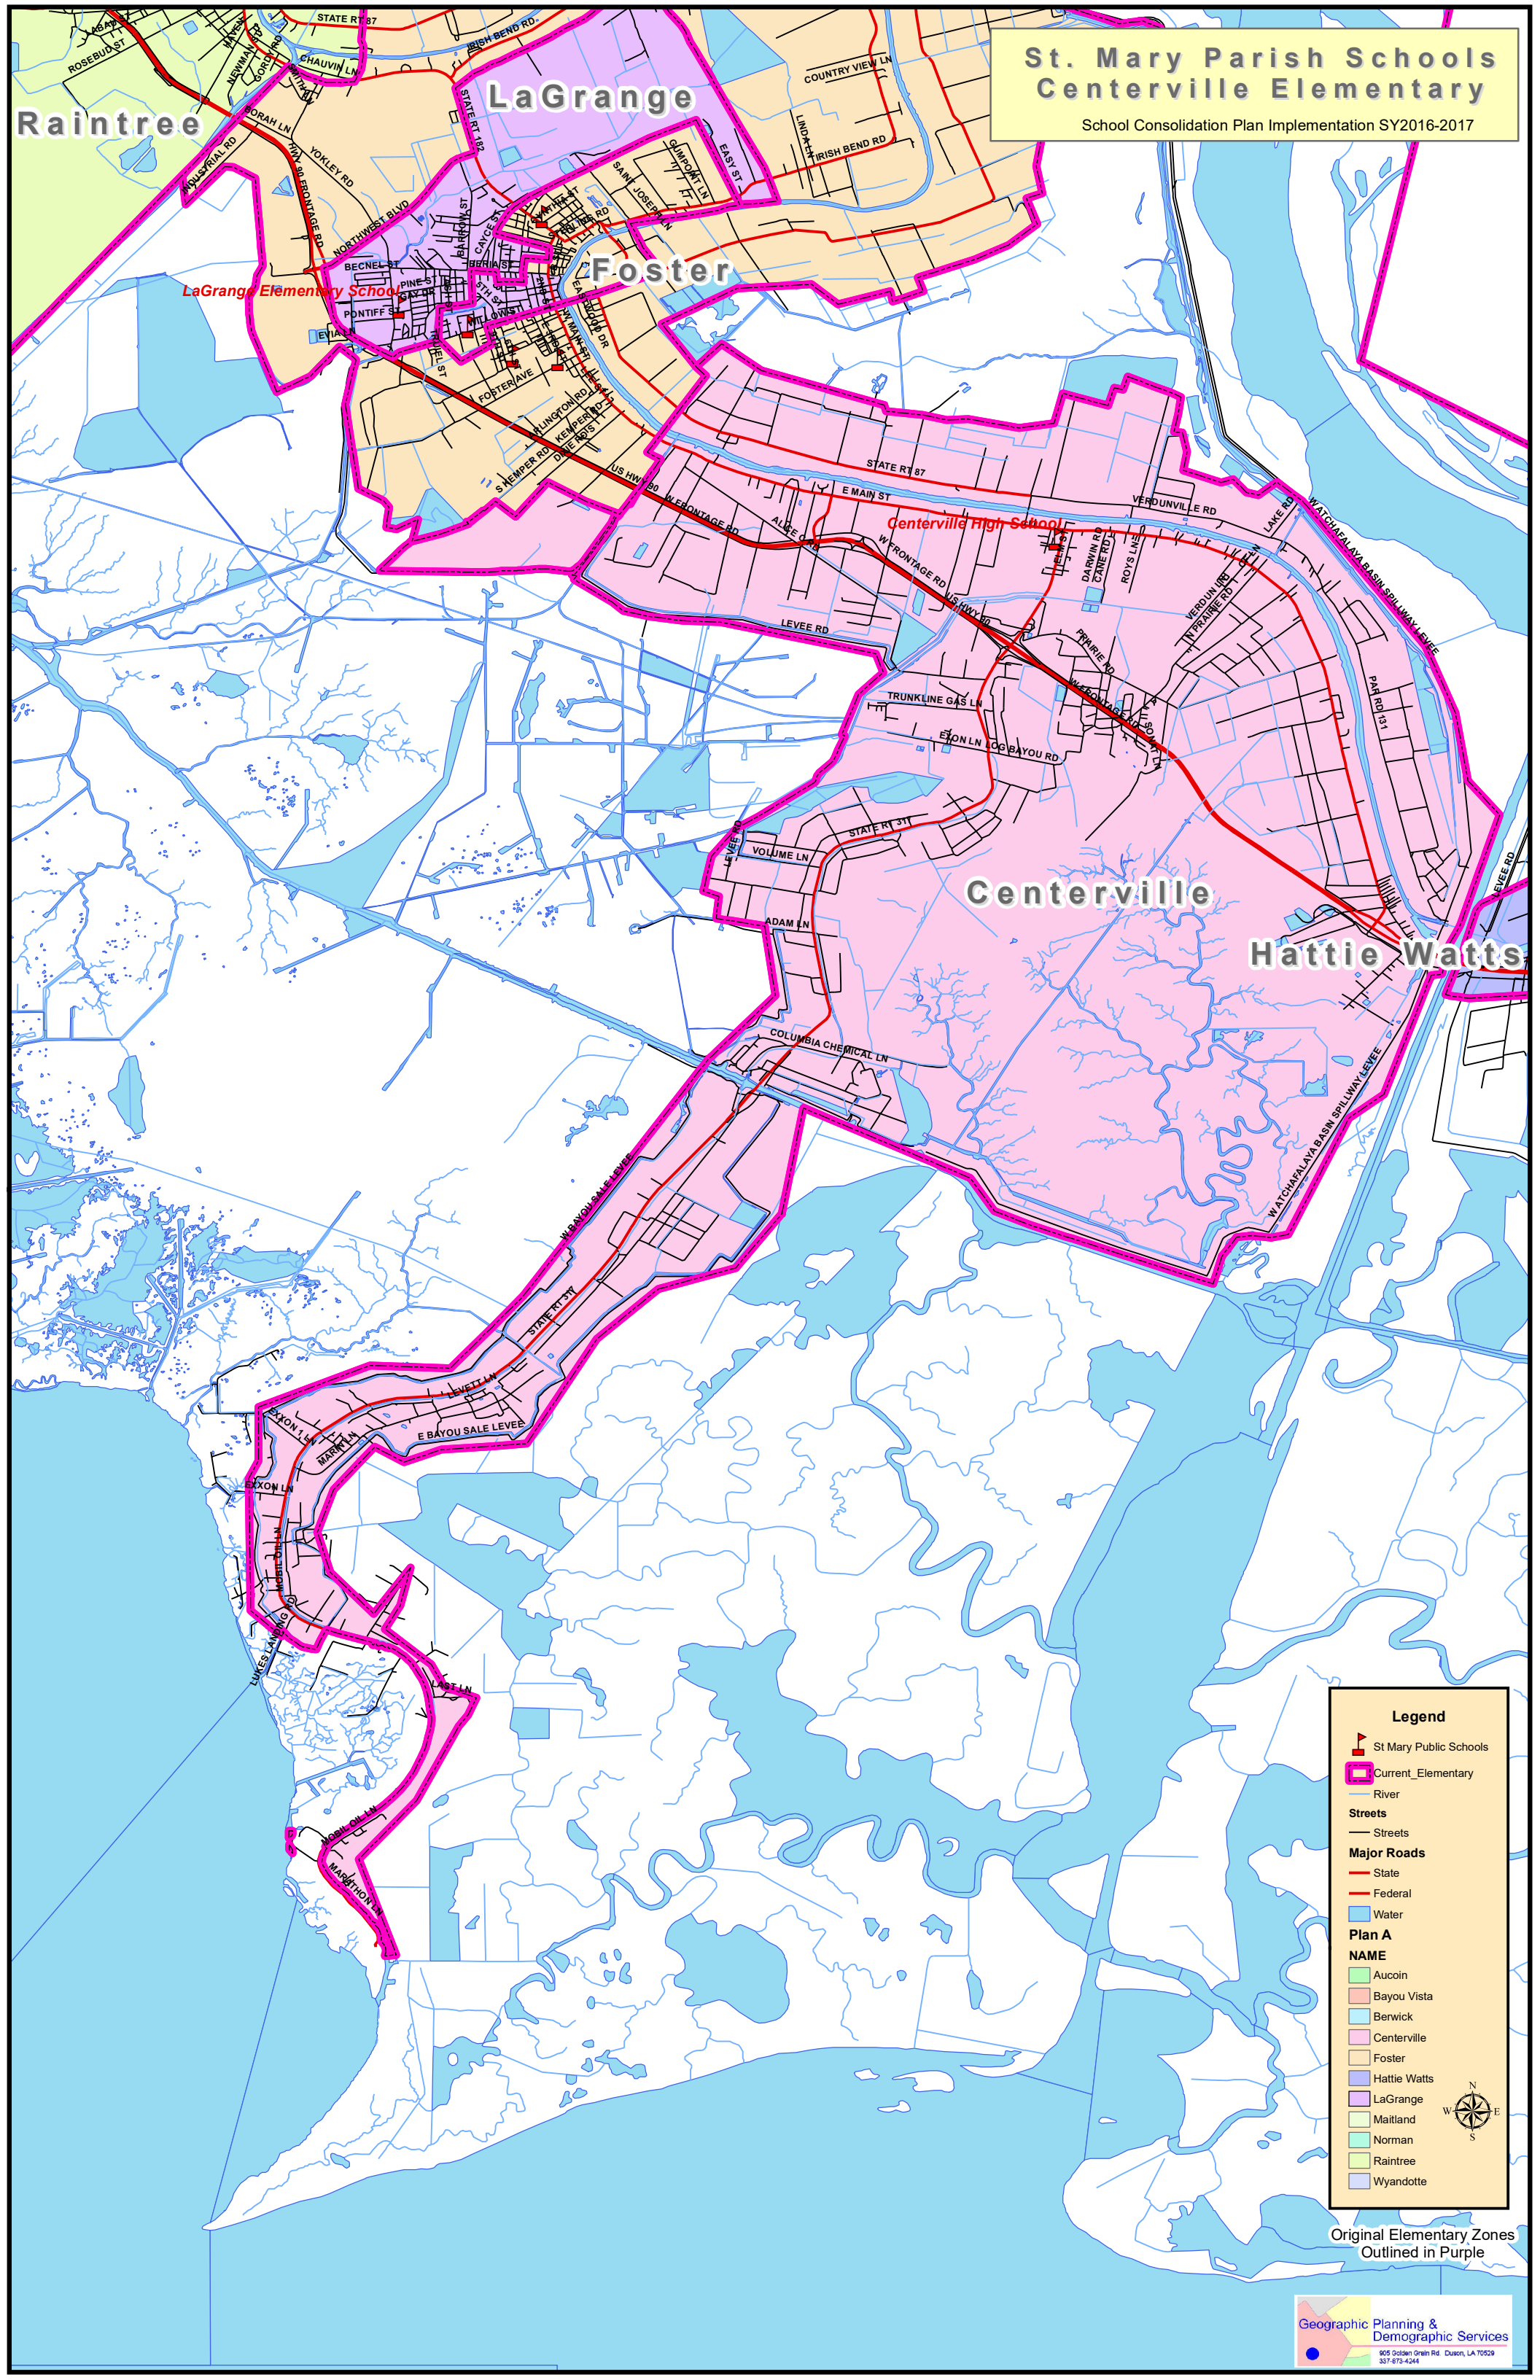

St. Mary Parish Schools Centerville Elementary

School Consolidation Plan Implementation SY2016-2017

LaGrange Elementary School

Foster

Centerville High School

Centerville

Hattie Watts

Legend

- St Mary Public Schools
- Current_Elementary
- River
- Streets
- **Major Roads**
  - State
  - Federal
  - Water
- **Plan A**
- **NAME**
  - Aucoin
  - Bayou Vista
  - Berwick
  - Centerville
  - Foster
  - Hattie Watts
  - LaGrange
  - Maitland
  - Norman
  - Raintree
  - Wyandotte

Original Elementary Zones
Outlined in Purple