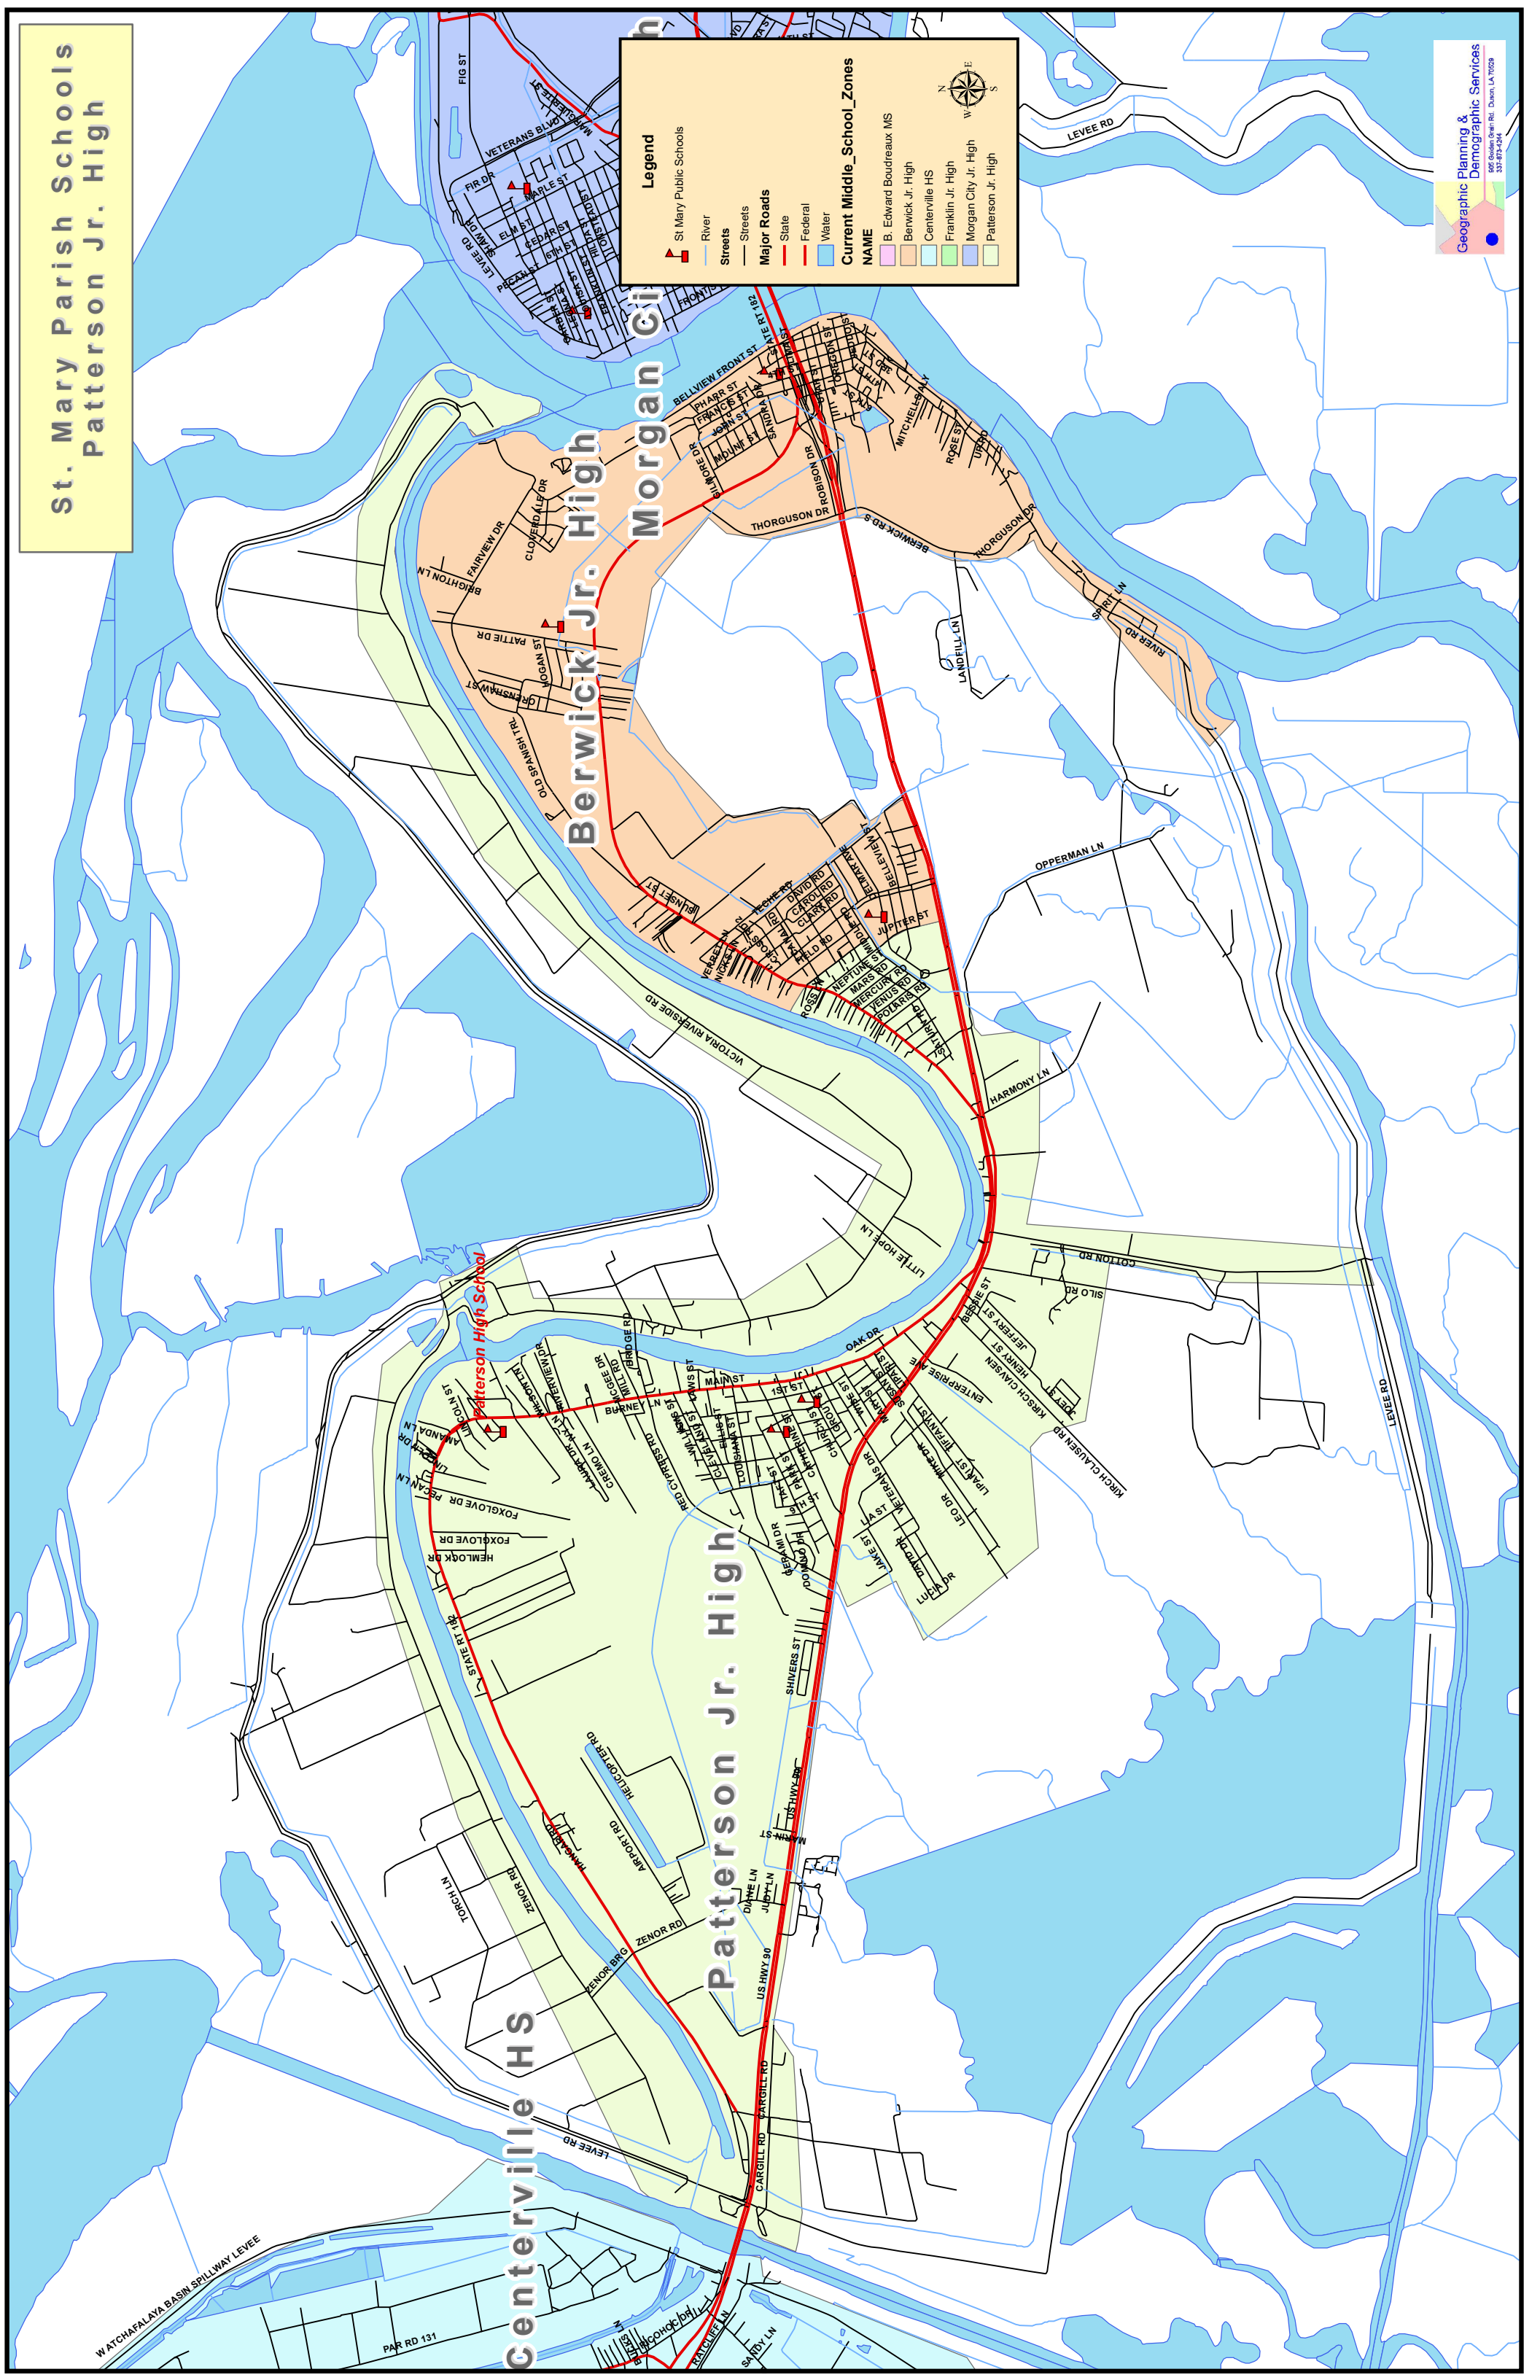

St. Mary Parish Schools Patterson Jr. High