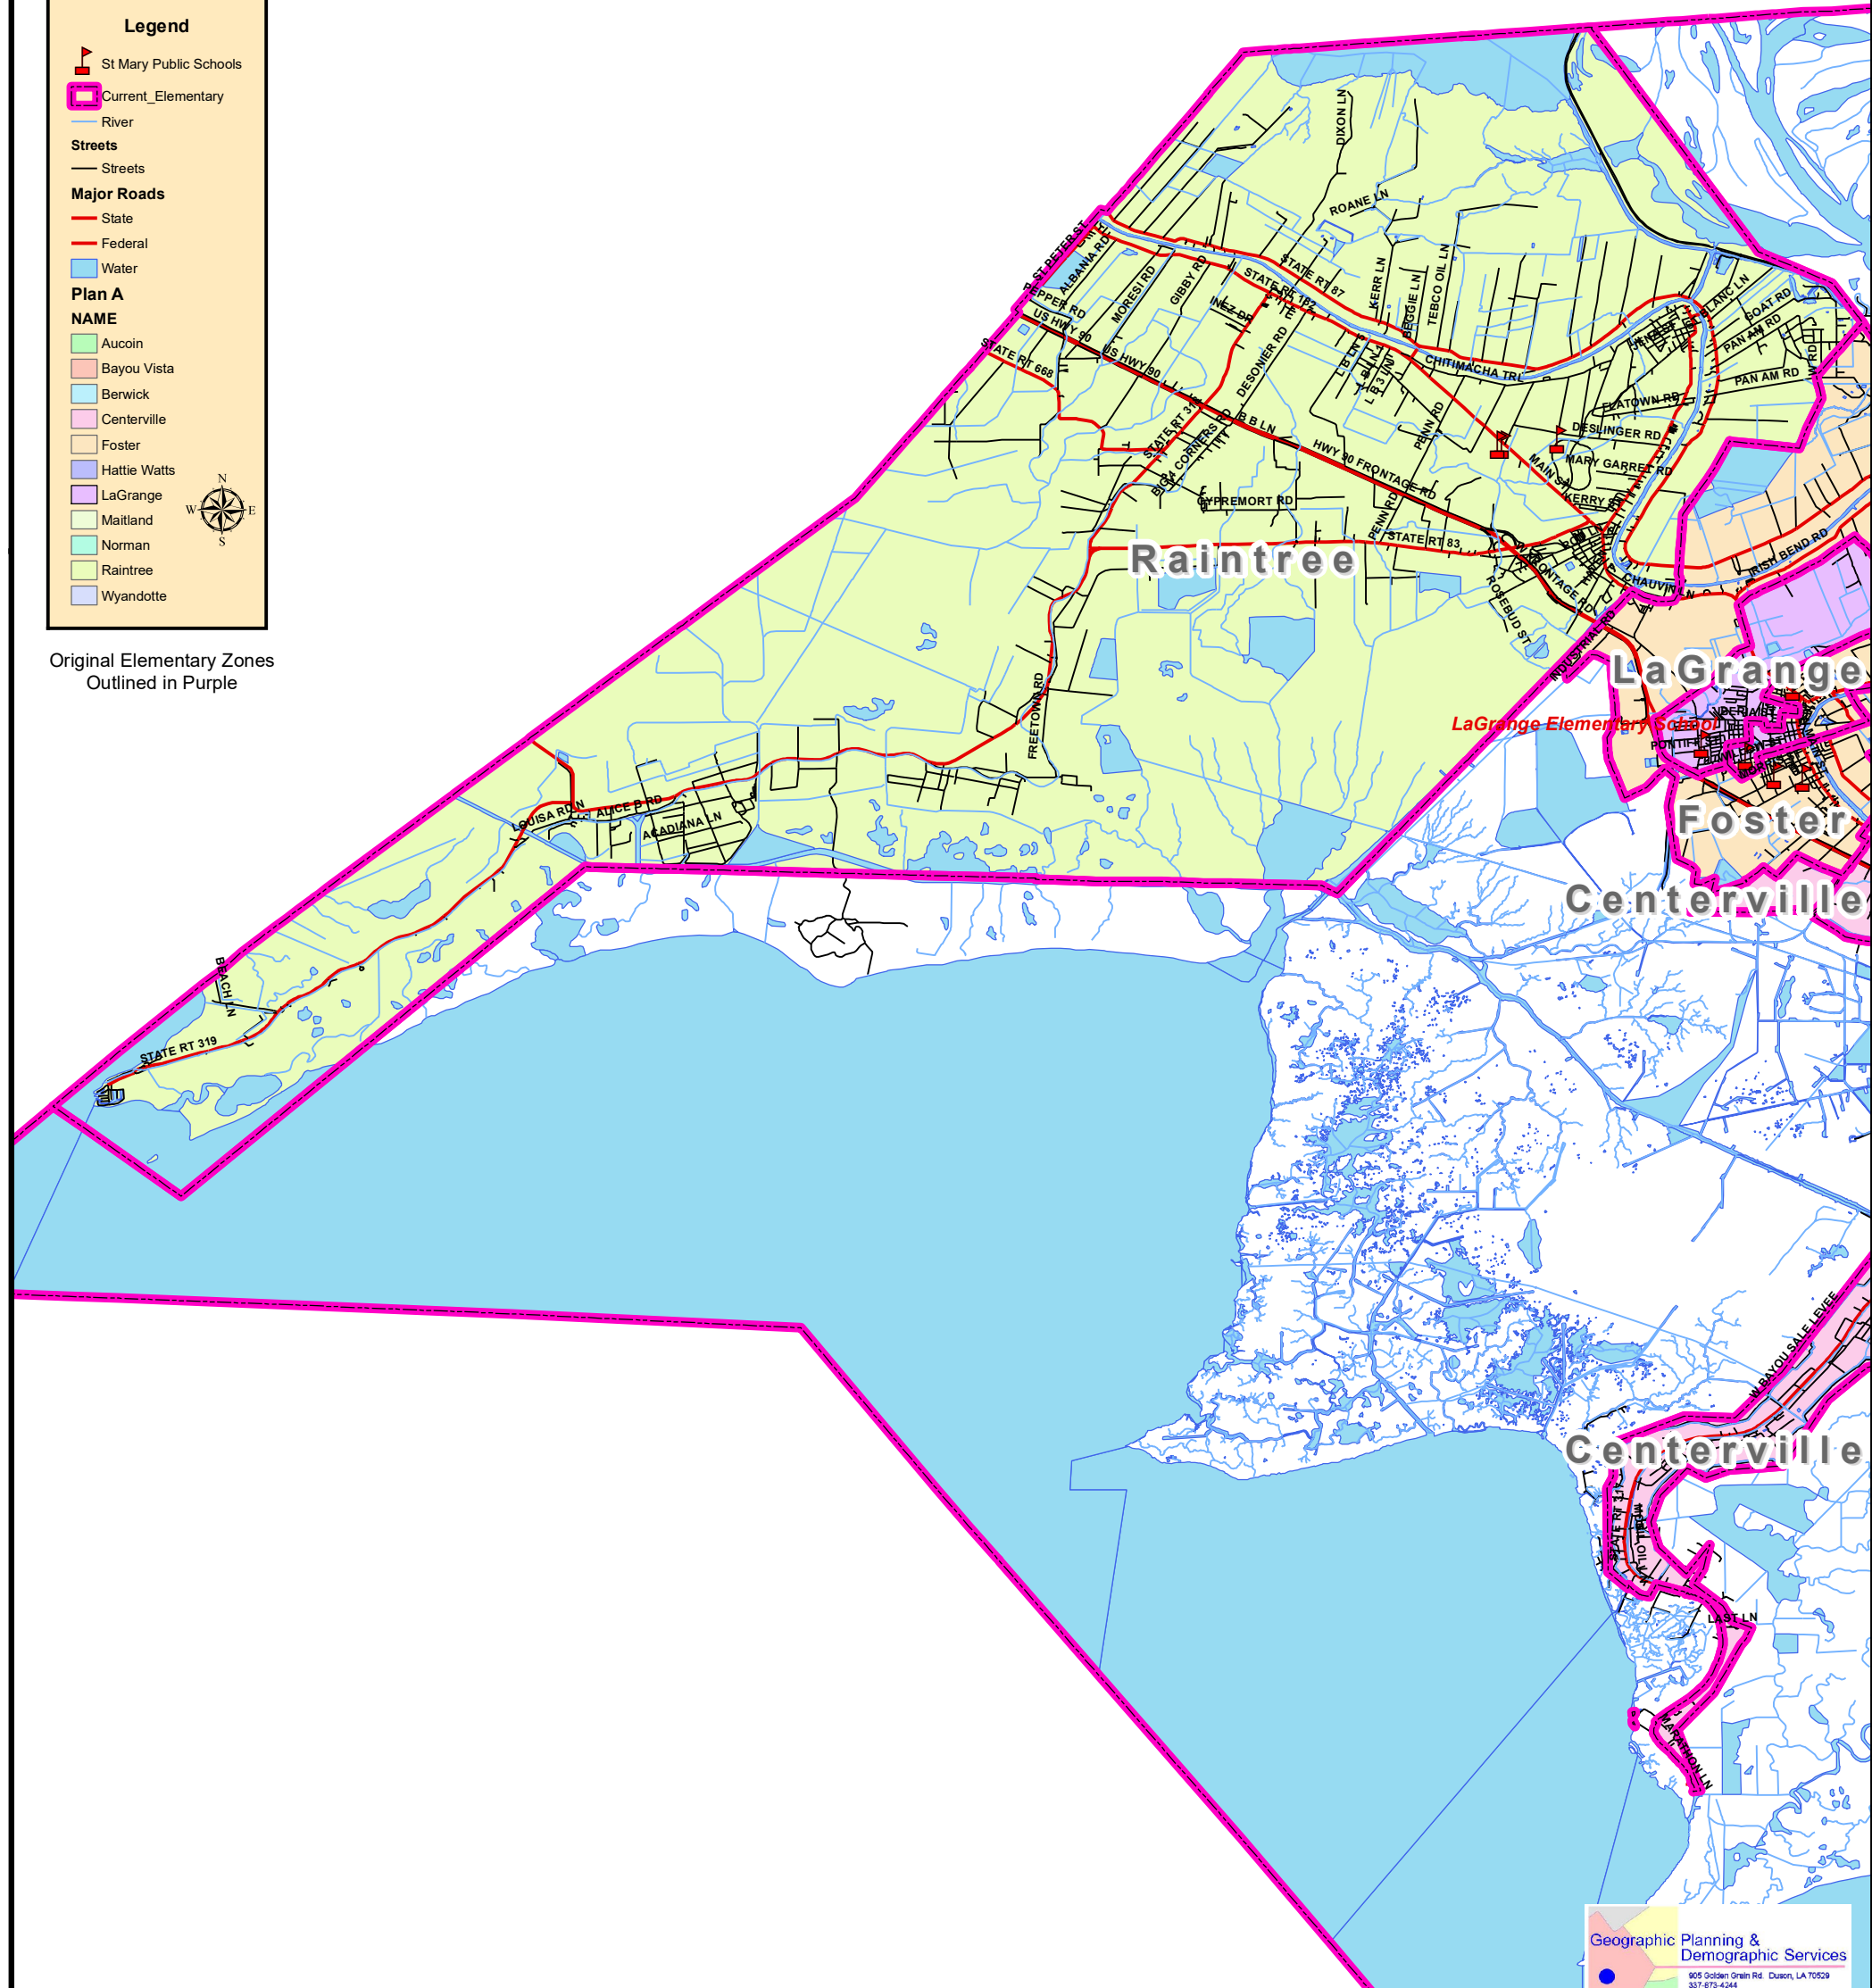

St. Mary Parish Schools Raintree Elementary

School Consolidation Plan Implementation SY2016-2017

Legend

- St Mary Public Schools
- Current_Elementary
- River
- Streets
- **Major Roads**
- State
- Federal
- Water
- **Plan A**
- **NAME**
- Aucoin
- Bayou Vista
- Berwick
- Centerville
- Foster
- Hattie Watts
- LaGrange
- Maitland
- Norman
- Raintree
- Wyandotte

Original Elementary Zones
Outlined in Purple