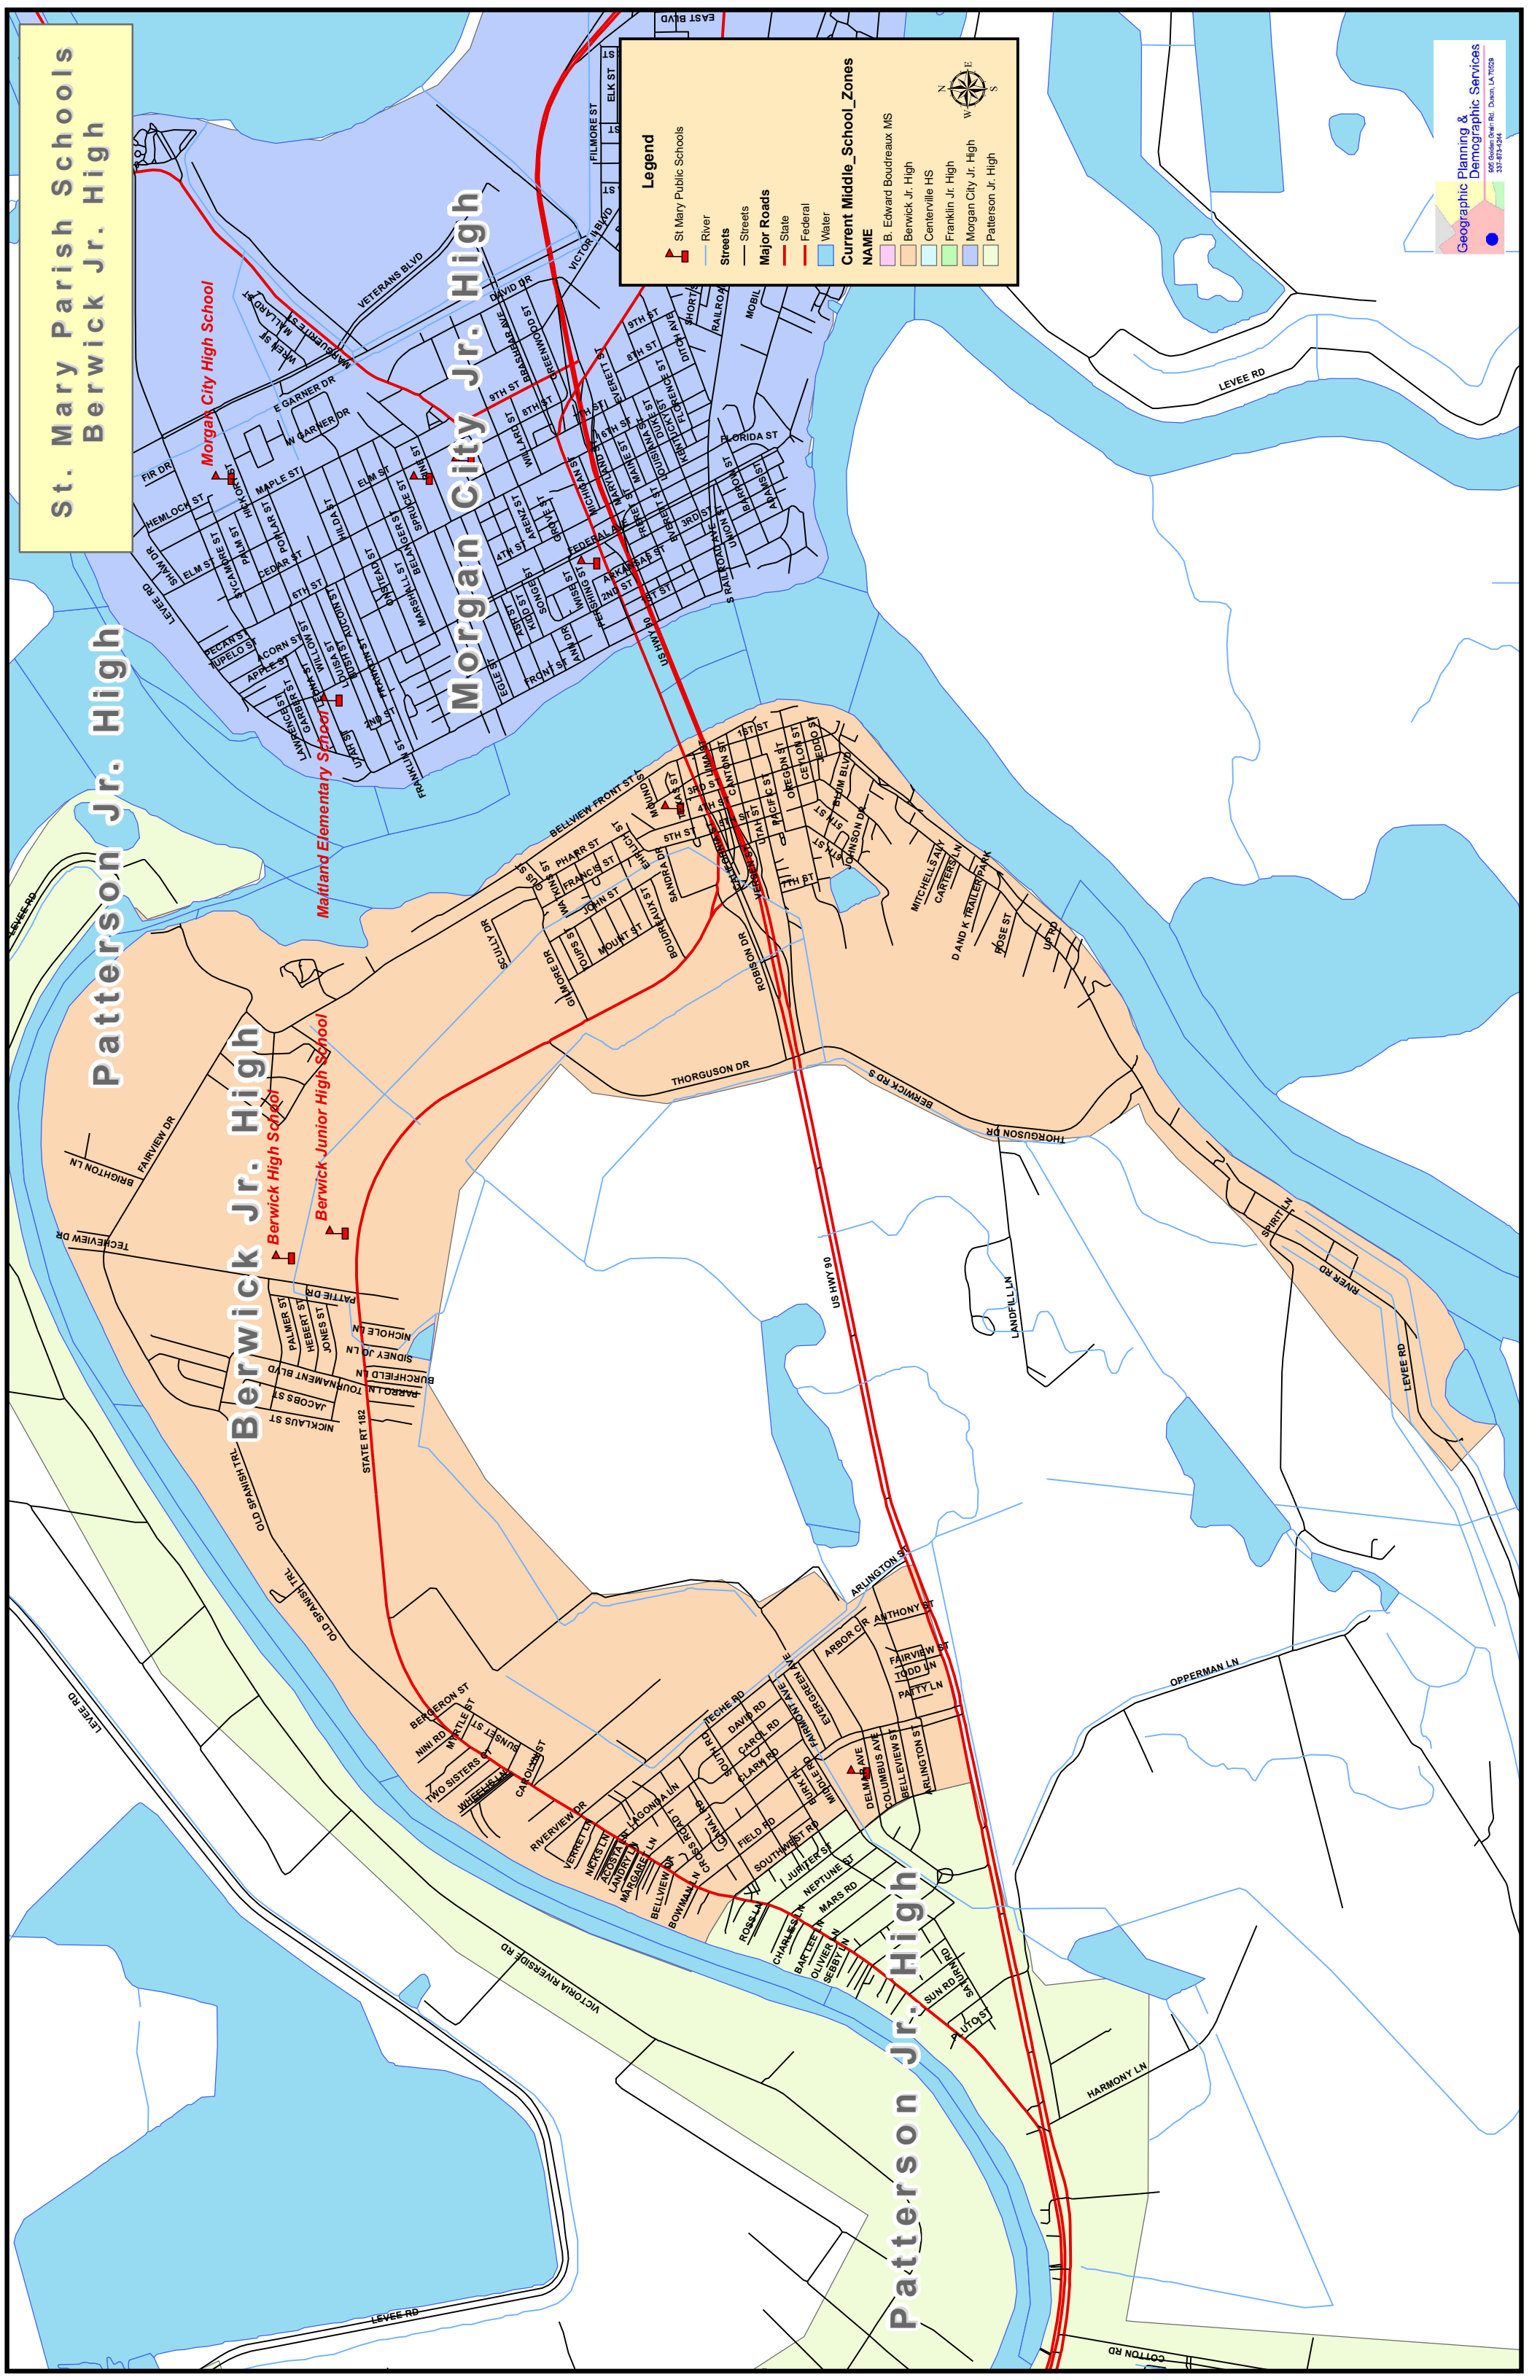

St. Mary Parish Schools Berwick Jr. High

Patterson Jr. High

Berwick Jr. High

Morgan City Jr. High

Legend

- St. Mary Public Schools
- River
- Streets
- Major Roads
- State
- Federal
- Water

Current Middle_School_Zones

NAME	Color
B. Edward Boudreaux MS	Light Blue
Berwick Jr. High	Light Orange
Centerville HS	Light Green
Franklin Jr. High	Light Yellow
Morgan City Jr. High	Light Purple
Patterson Jr. High	Light Green

North Arrow