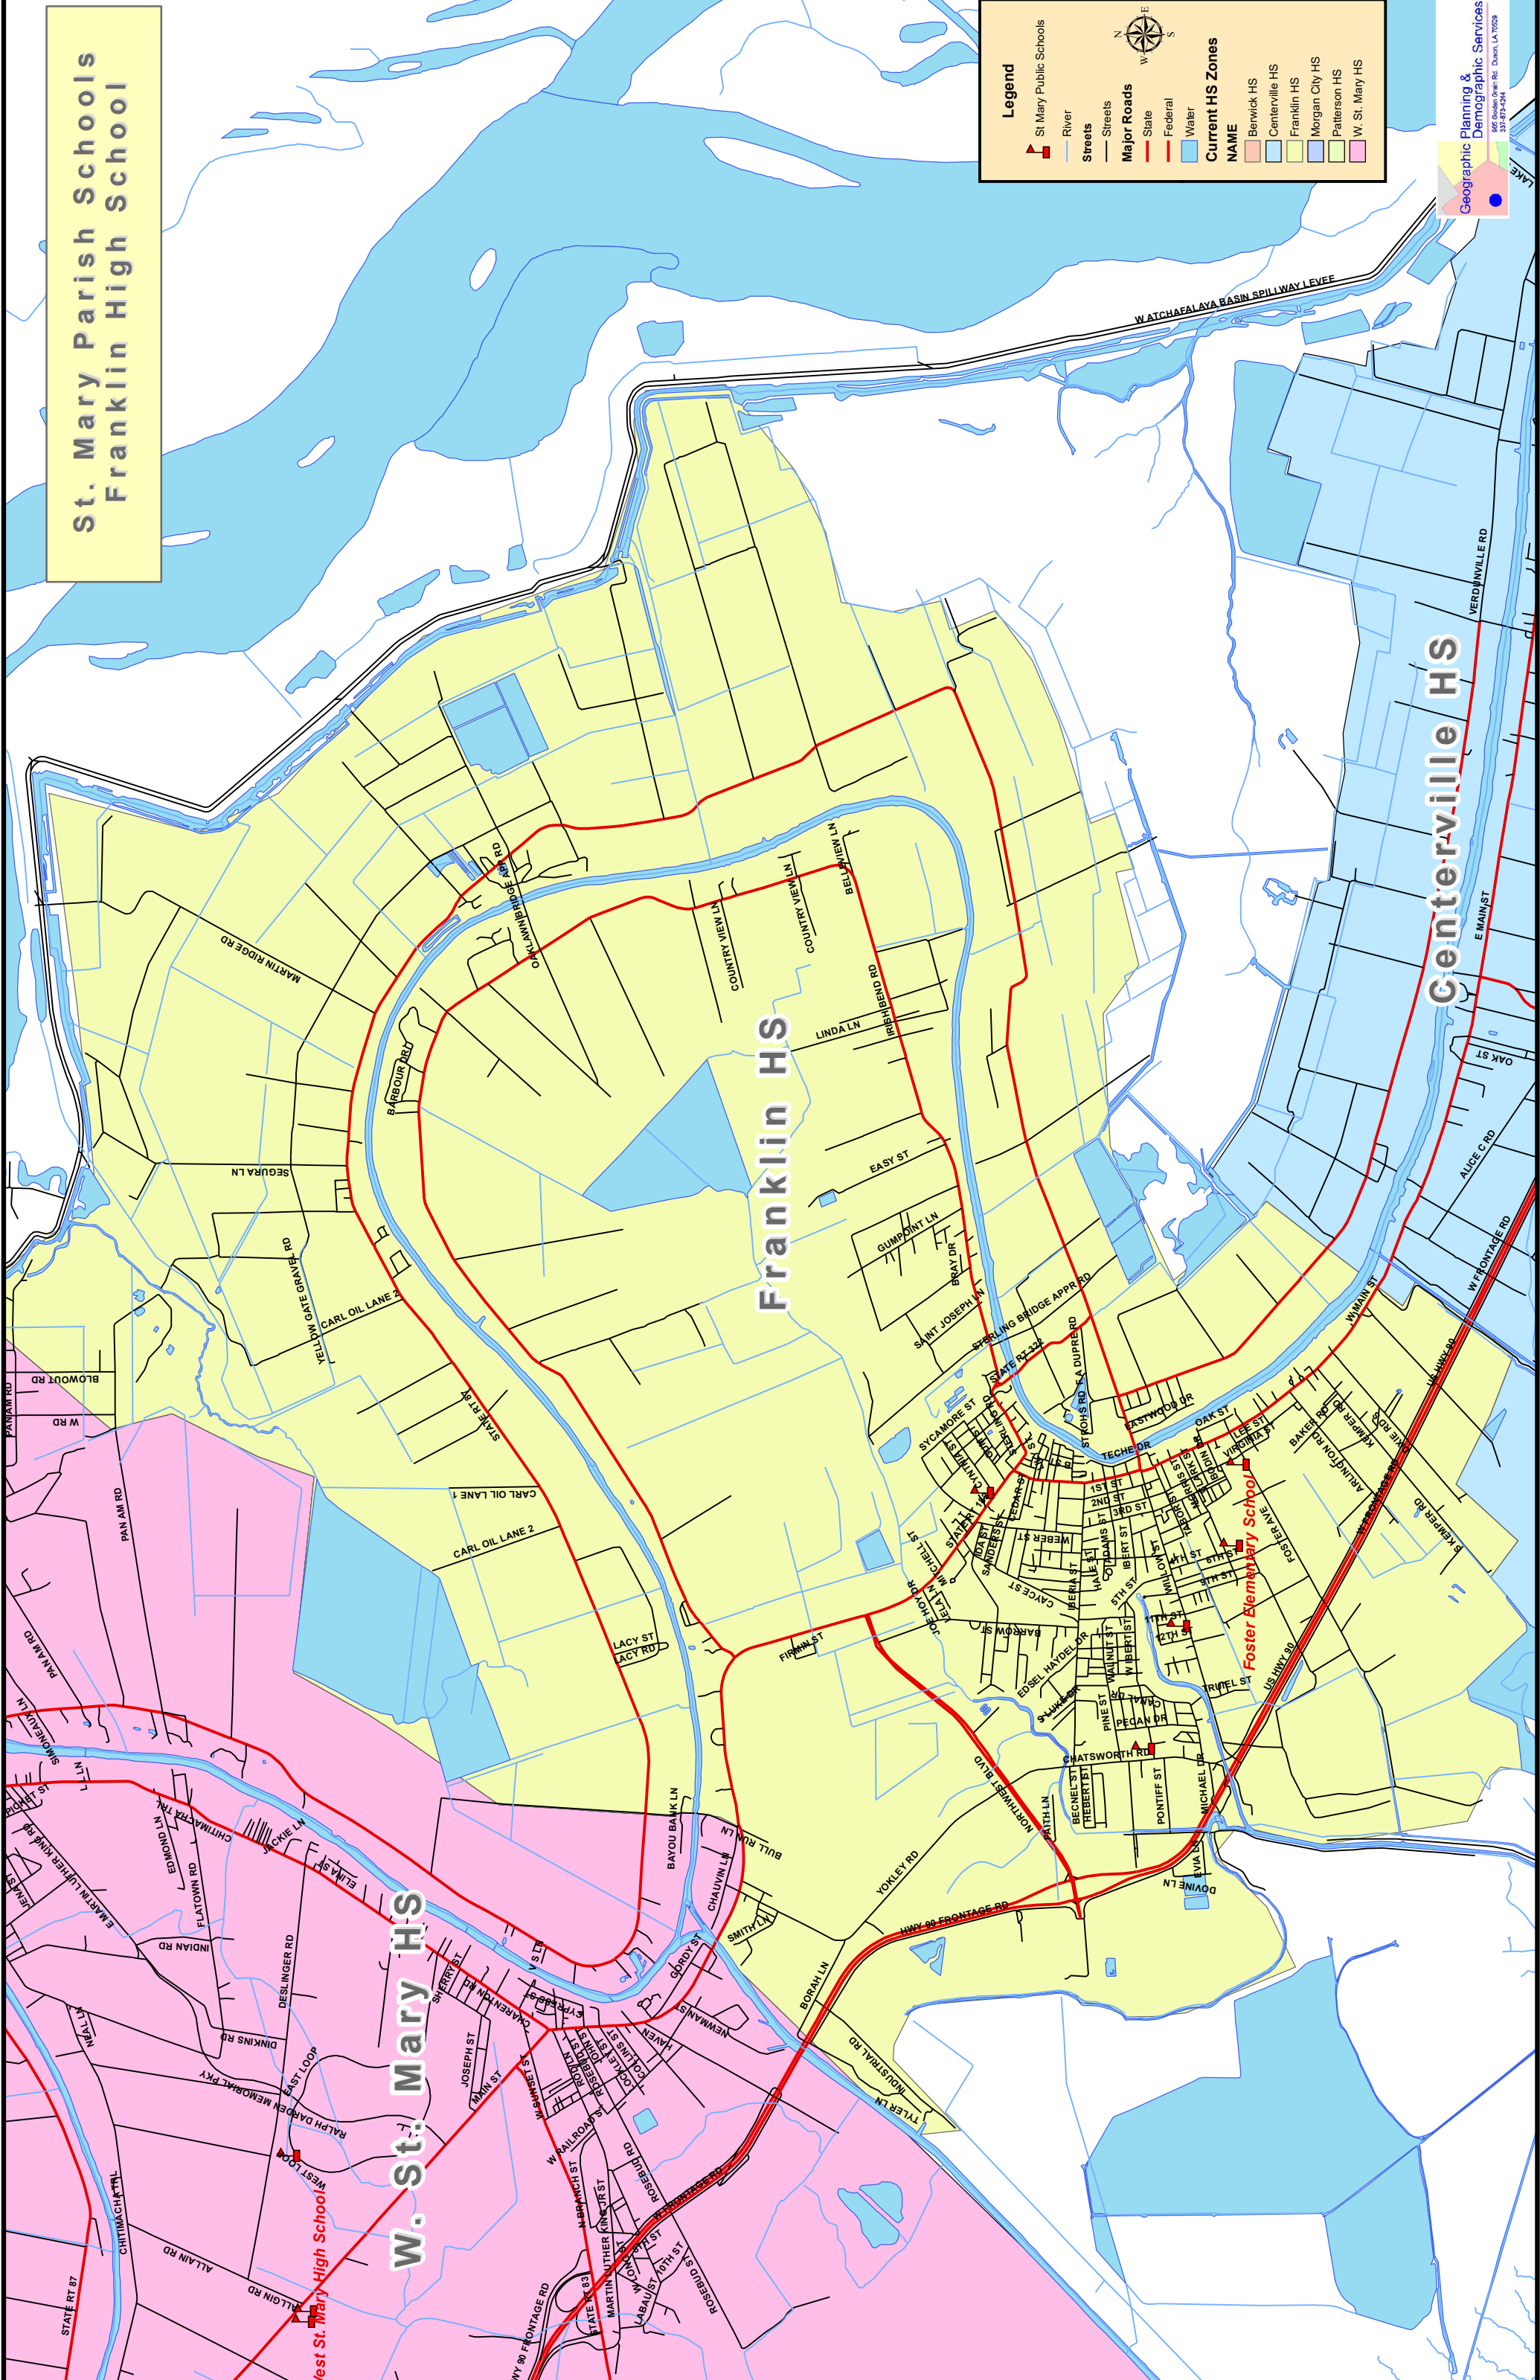

St. Mary Parish Schools Franklin High School

Legend

- St. Mary Public Schools
- River
- Streets
- Major Roads
- State
- Federal
- Water

Current HS Zones

NAME	Color
Berwick HS	Light Blue
Centerville HS	Light Green
Franklin HS	Light Yellow
Morgan City HS	Light Purple
Patterson HS	Light Orange
W. St. Mary HS	Light Pink

Geographic Planning & Demographic Services
556 S. State St. Suite 101, Lake Charles, LA 70601
337-474-4344

W. St. Mary HS

Franklin HS

Centerville HS

Foster Elementary School

West St. Mary High School