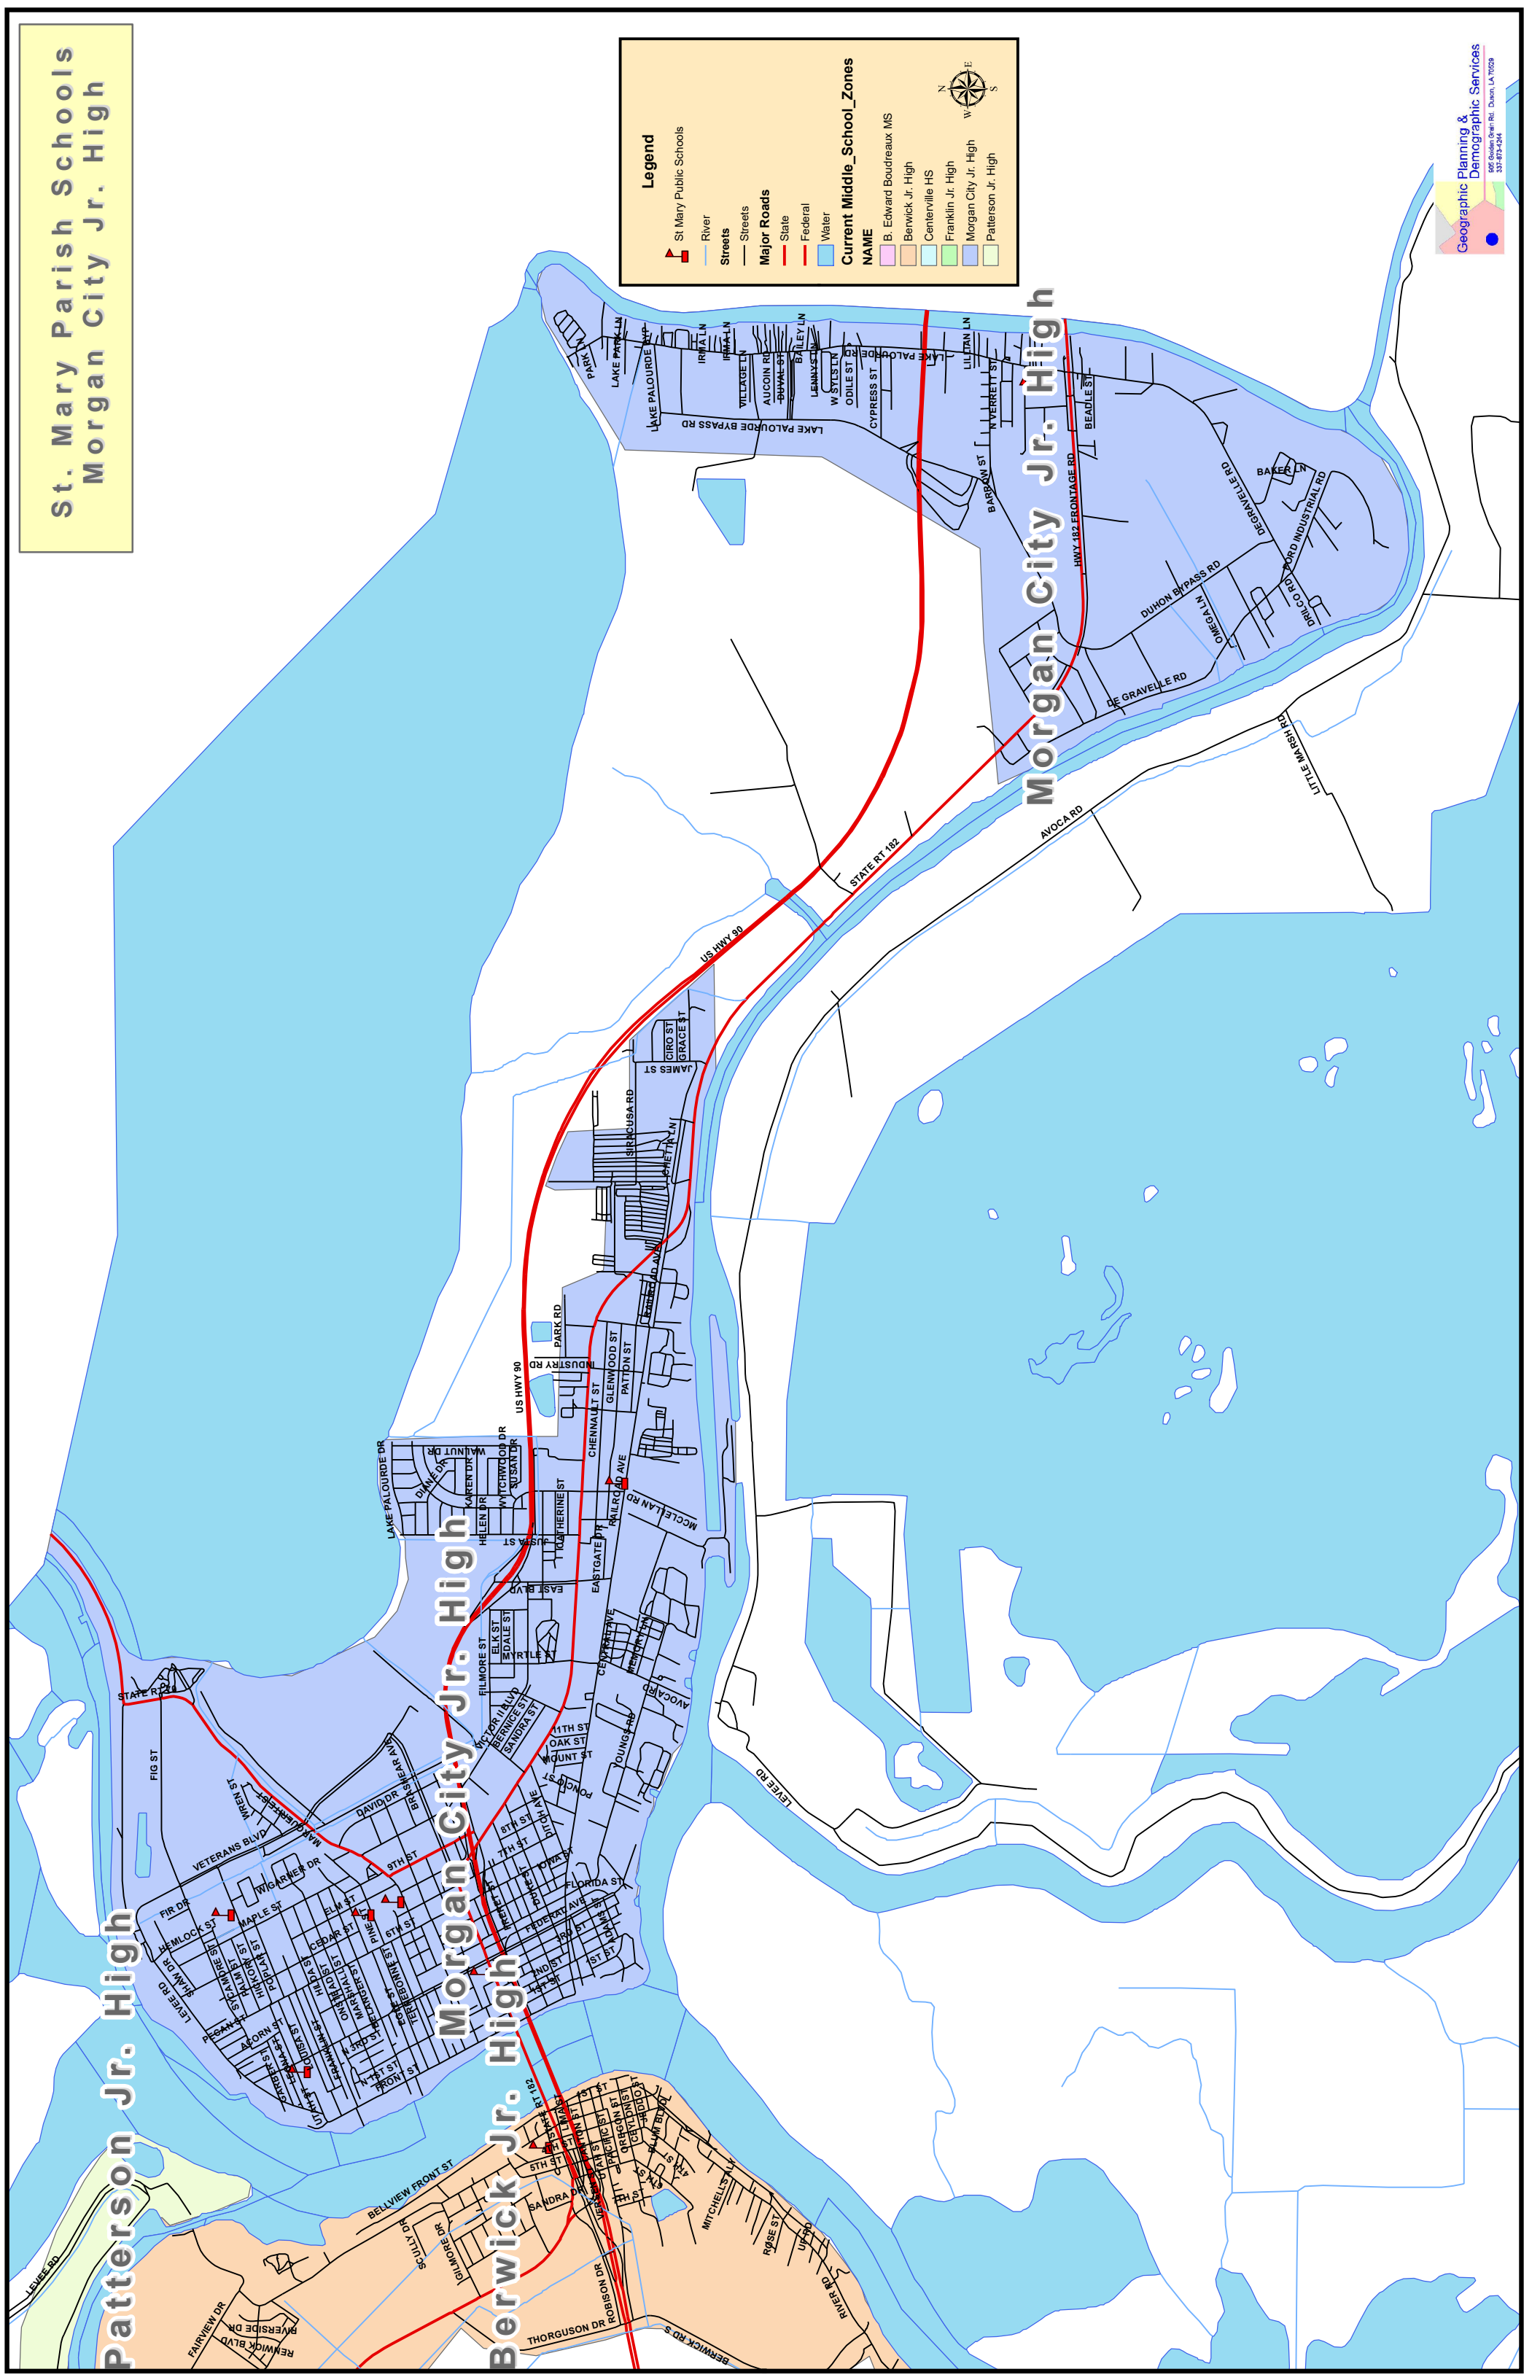

**St. Mary Parish Schools
Morgan City Jr. High**

Patterson Jr. High

Morgan City Jr. High

Berwick Jr. High

Morgan City Jr. High

Legend

- St. Mary Public Schools
- River
- Streets
- Streets
- Major Roads
- State
- Federal
- Water

Current Middle_School_Zones

NAME	Color
B. Edward Boudreaux MS	Light Blue
Berwick Jr. High	Light Orange
Centerville HS	Light Green
Franklin Jr. High	Light Purple
Morgan City Jr. High	Light Blue
Patterson Jr. High	Light Green

North arrow and compass rose.