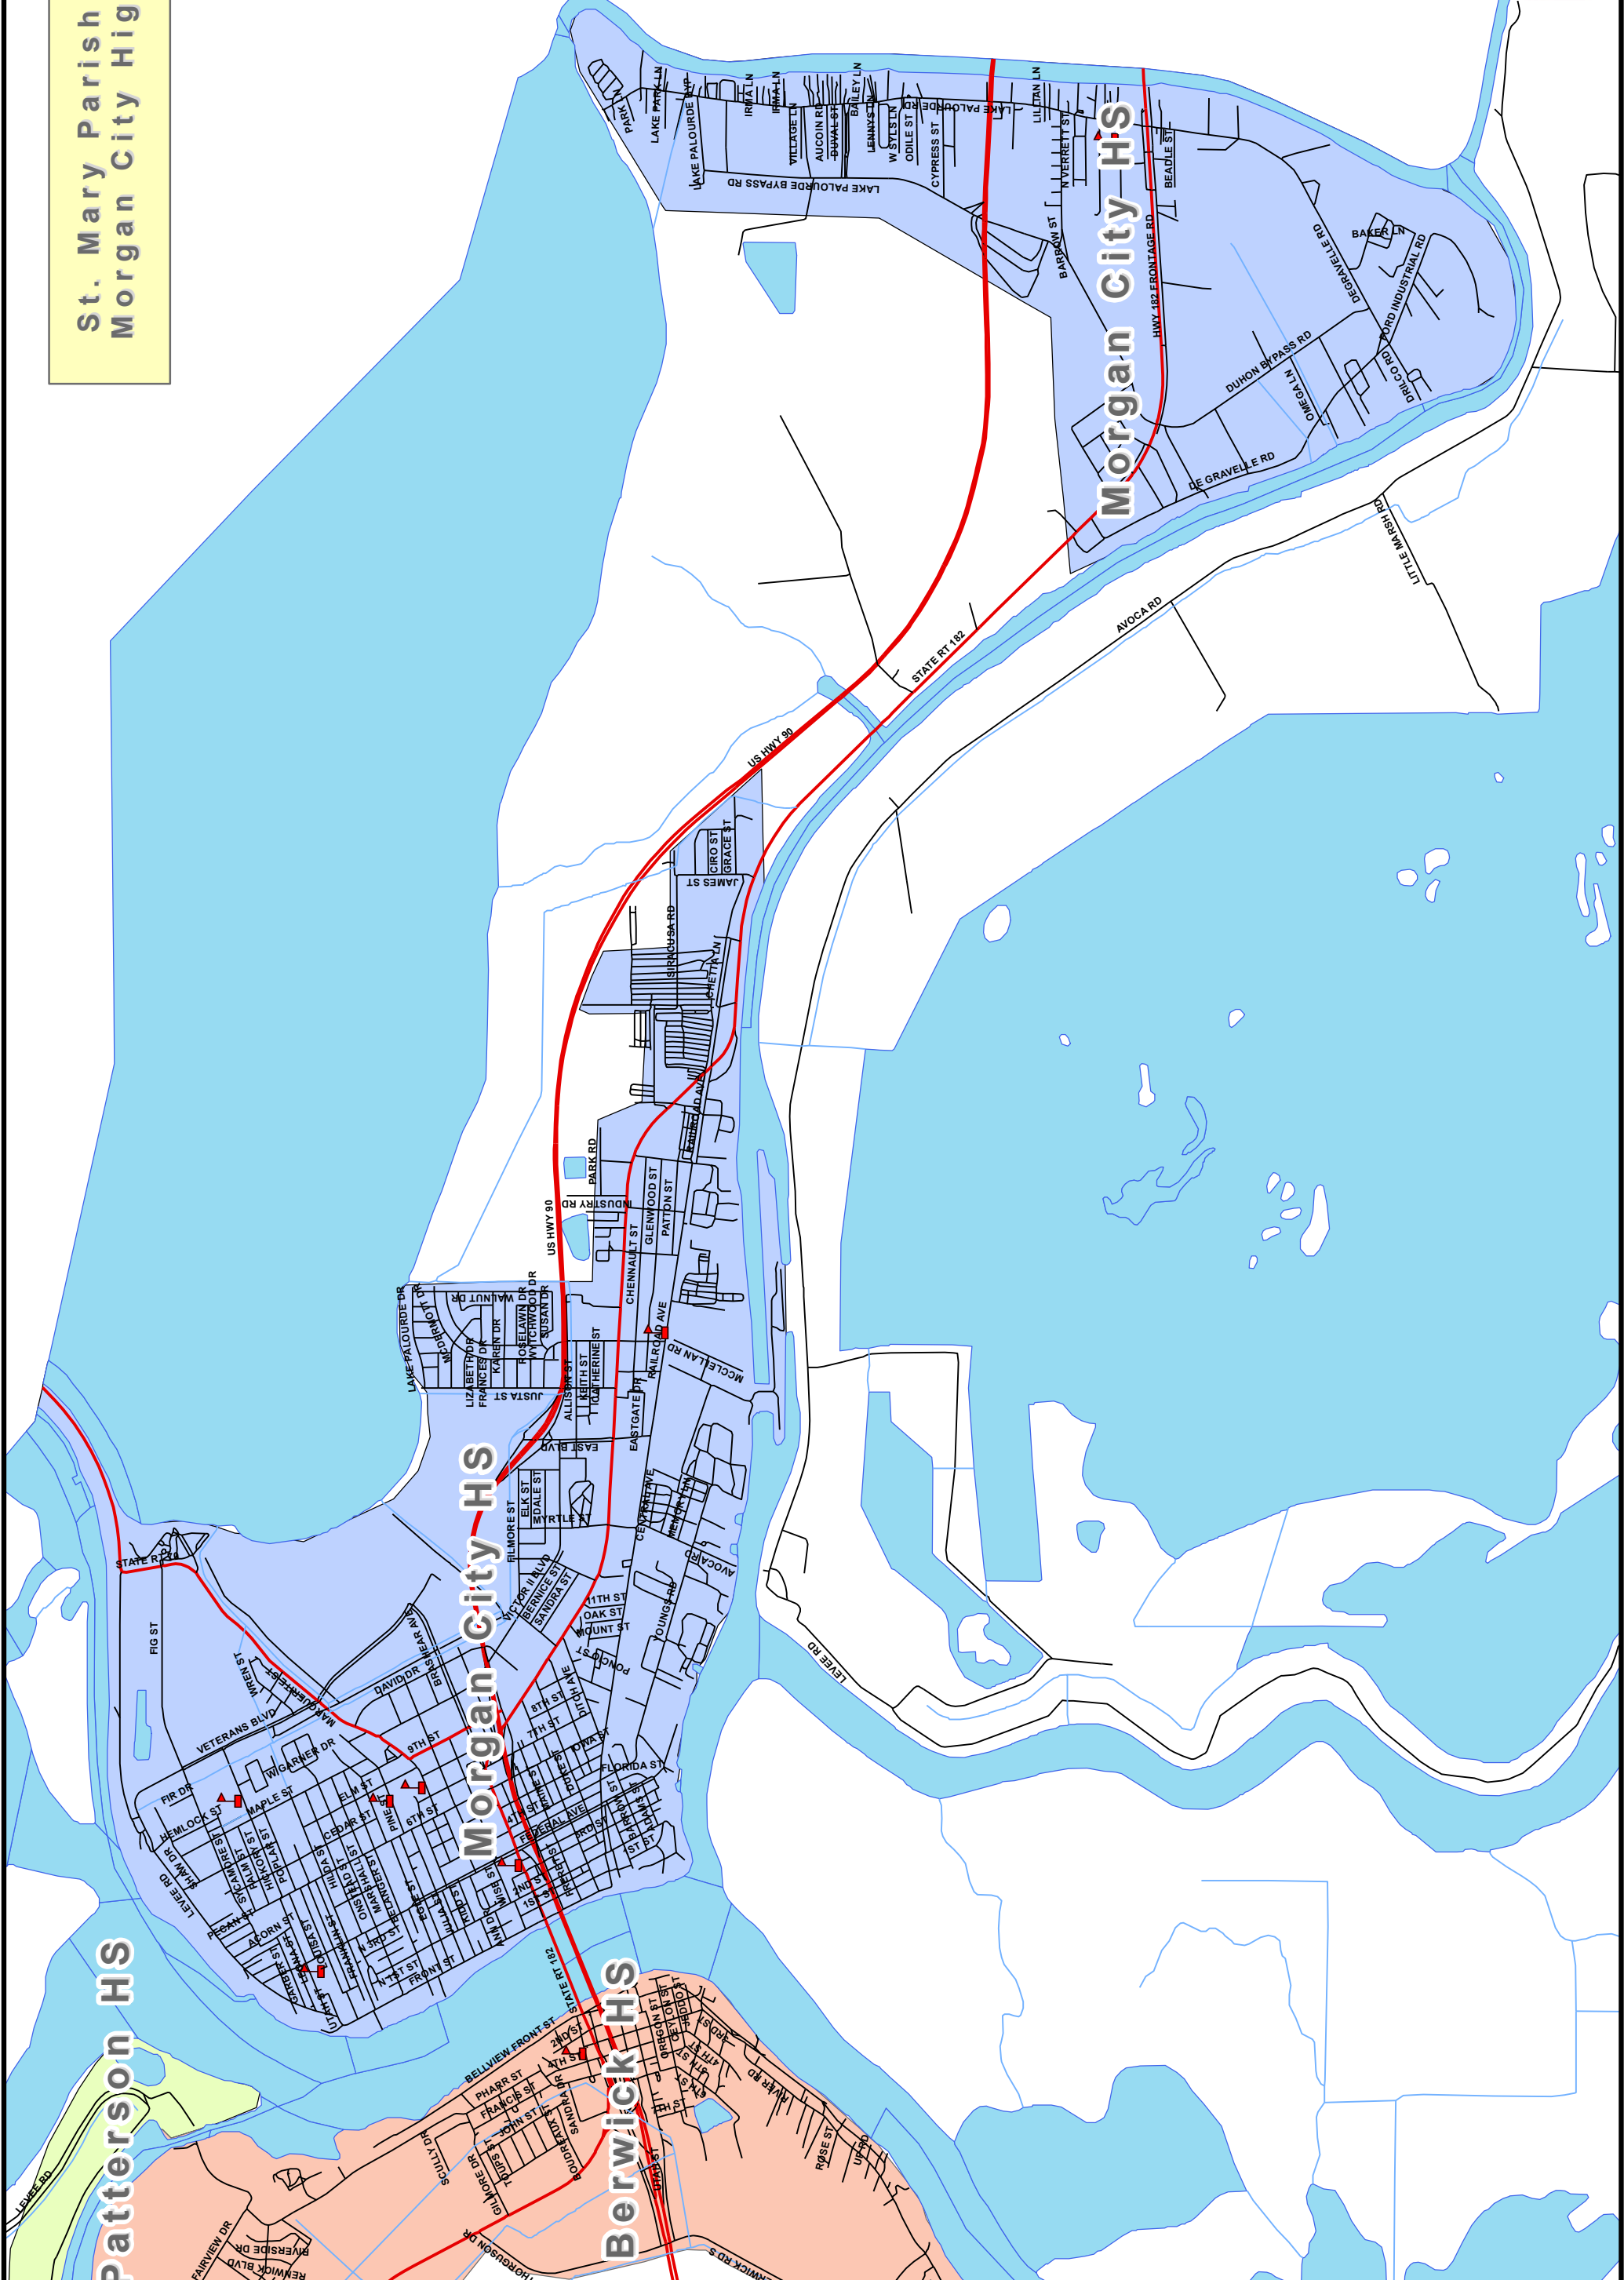

**St. Mary Parish Schools
Morgan City High School**

Legend

- St. Mary Public Schools
- River
- Streets
- Streets
- Major Roads
- State
- Federal
- Water

Current HS Zones

NAME	Color
Berwick HS	Light Orange
Centerville HS	Light Blue
Franklin HS	Light Green
Morgan City HS	Light Purple
Patterson HS	Light Yellow
W. St. Mary HS	Light Pink

Patterson HS

Morgan City HS

Berwick HS

Morgan City HS