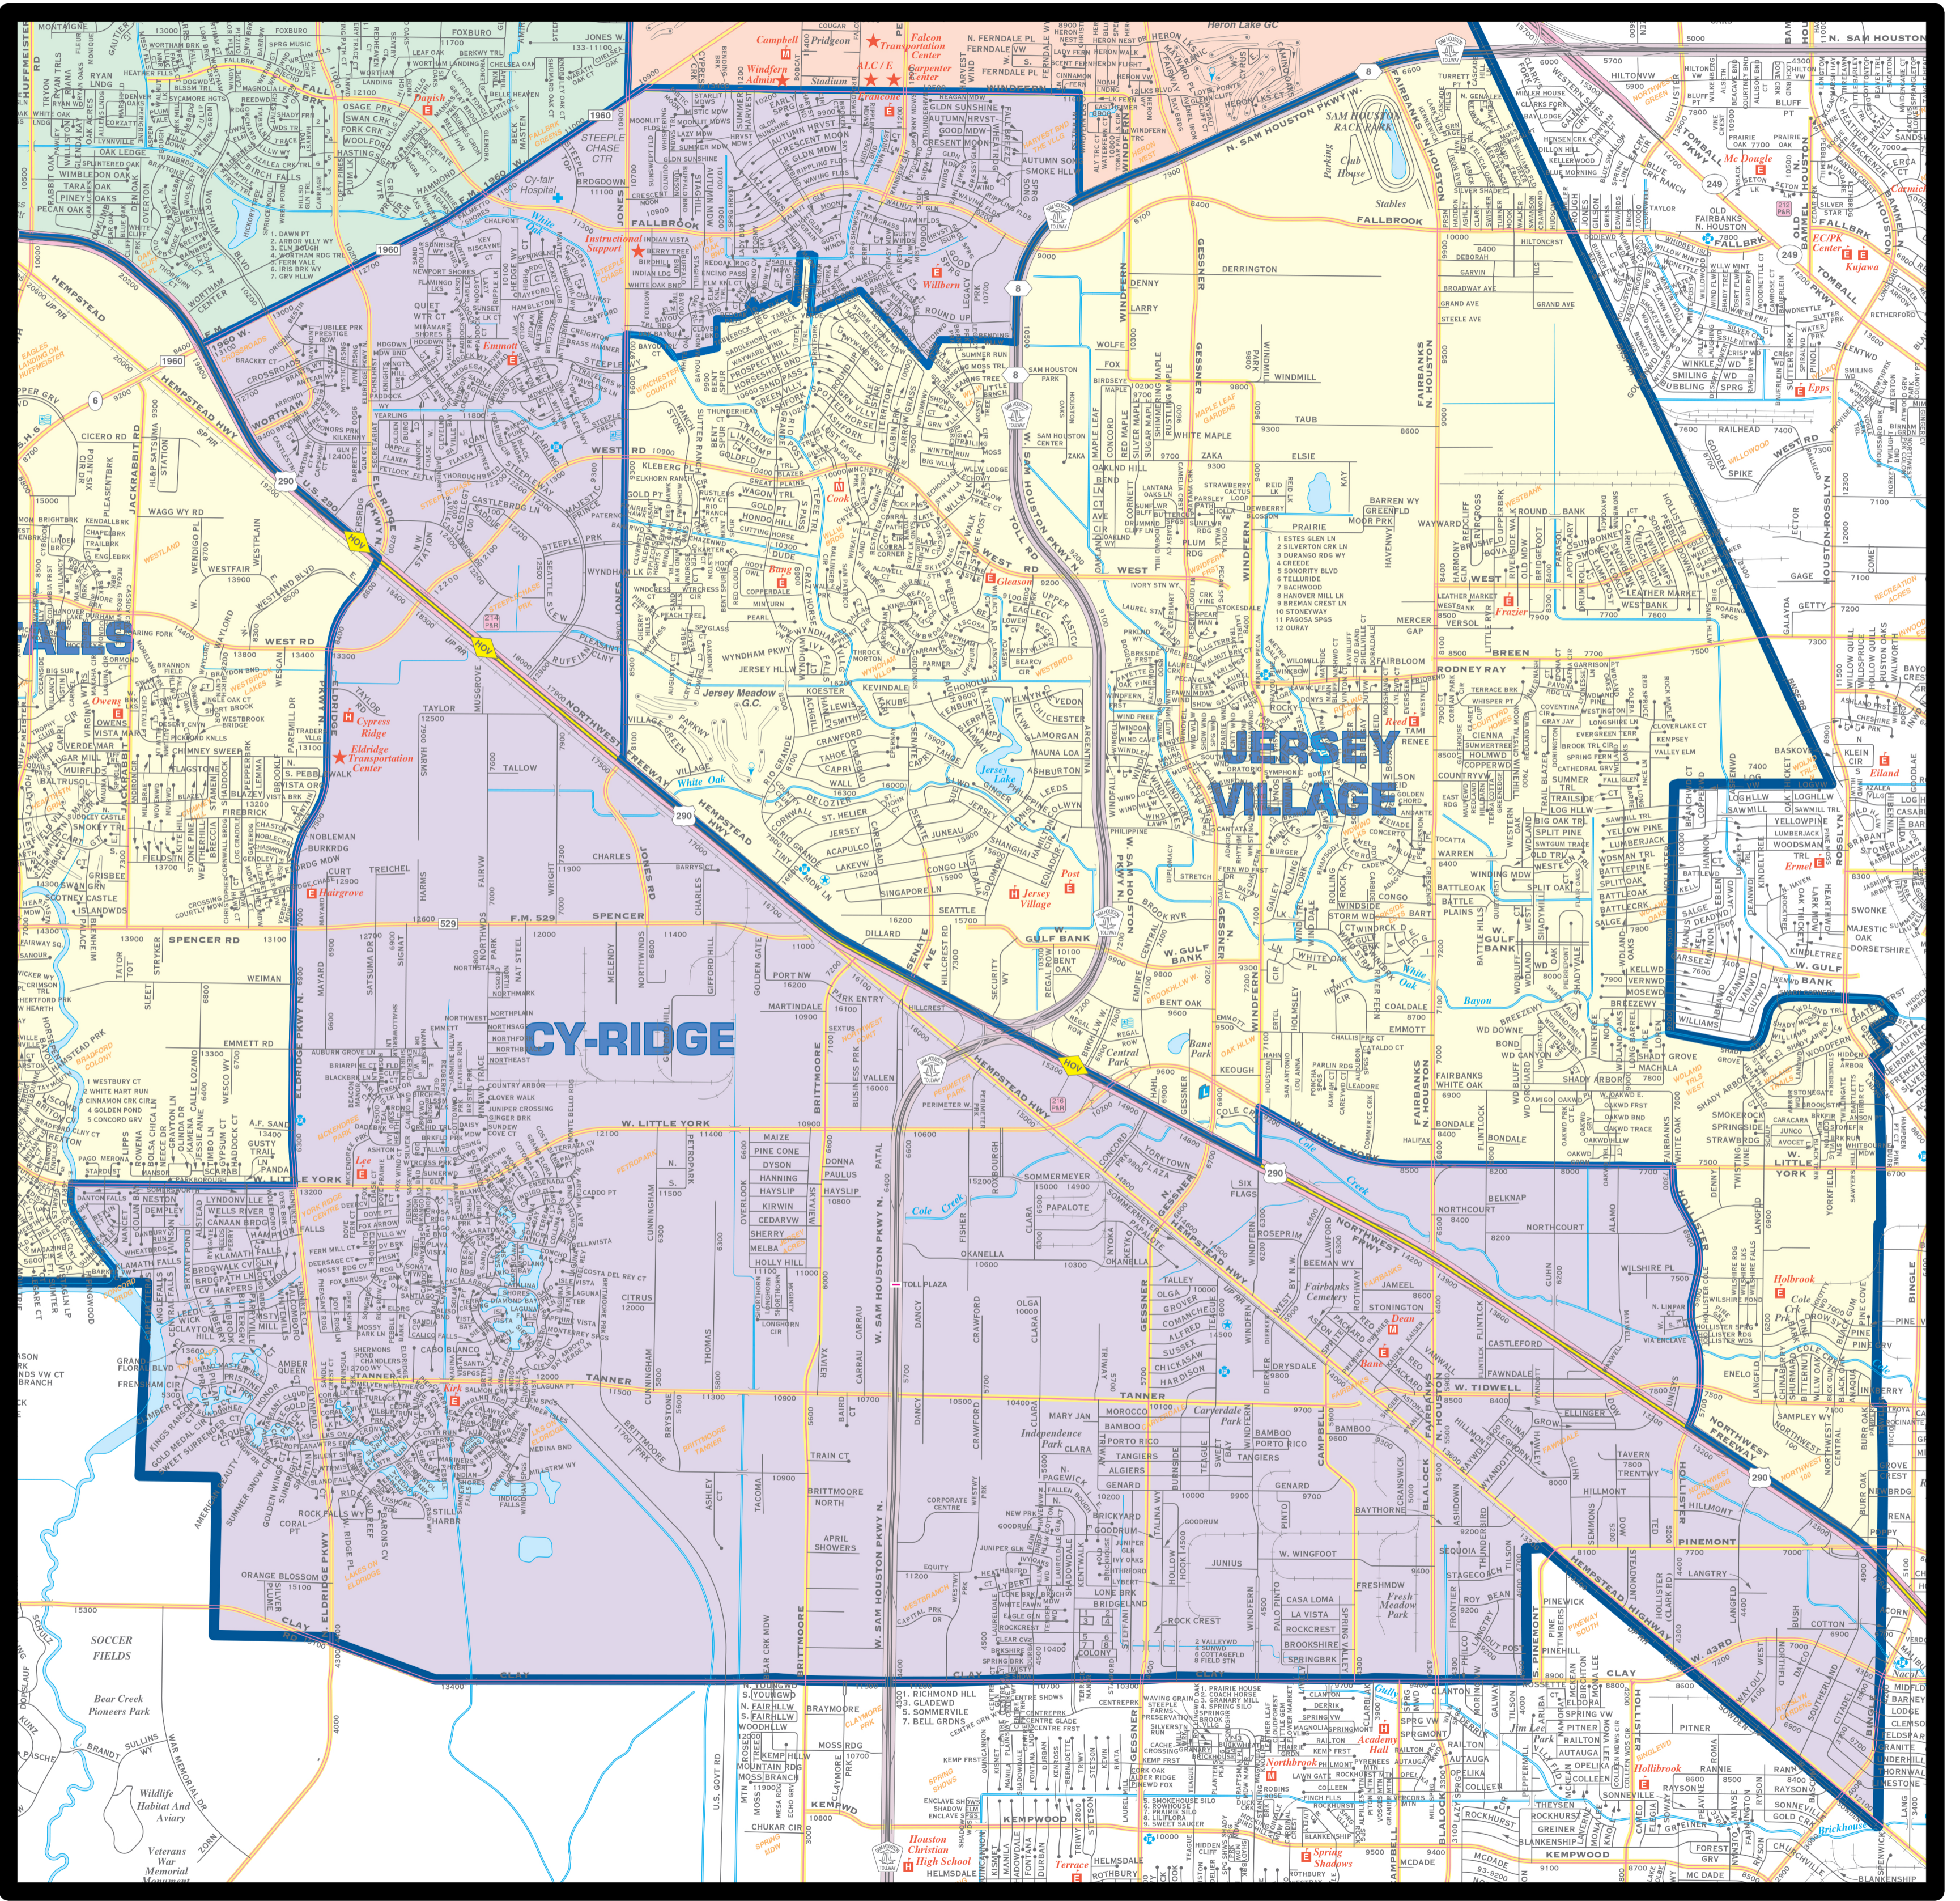

CYPRESS RIDGE HIGH SCHOOL

11TH-12TH GRADE

7900 NORTH ELDRIDGE PKWY, HOUSTON, TX 77041
281-807-8000