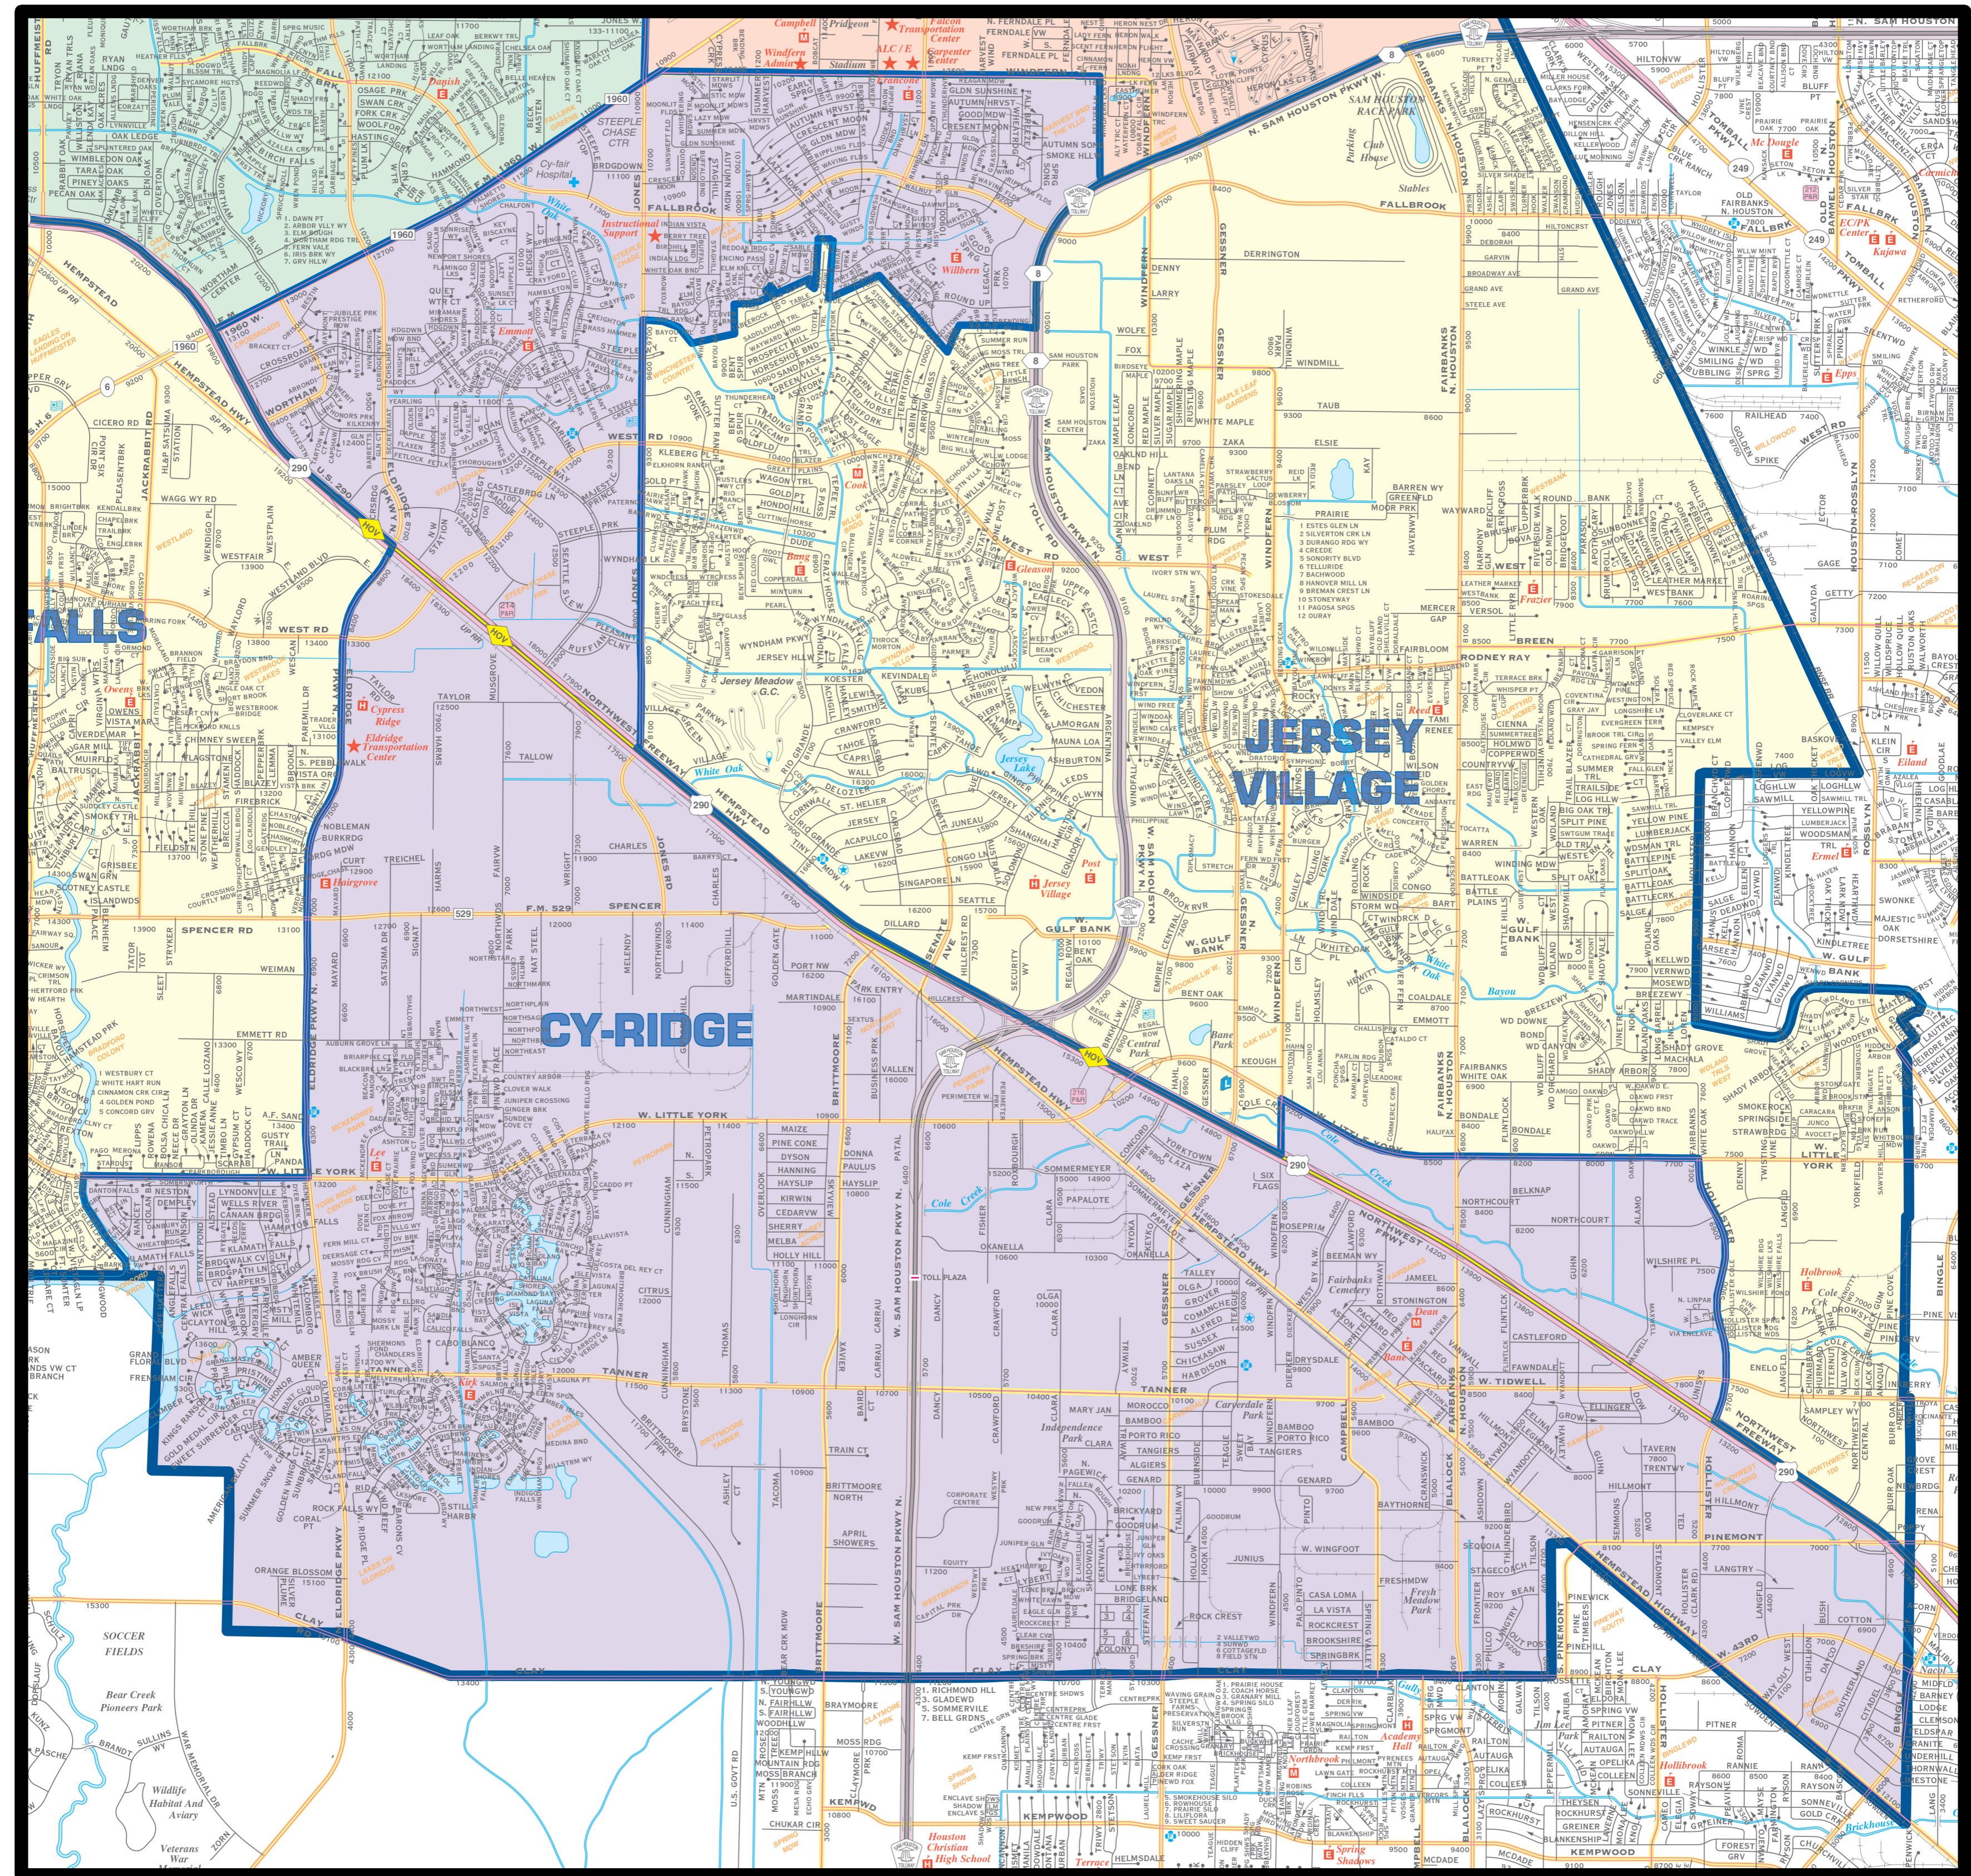

CYPRESS RIDGE HIGH SCHOOL 9TH-10TH GRADE

7900 NORTH ELDRIDGE PKWY, HOUSTON, TX 77041
281-807-8000