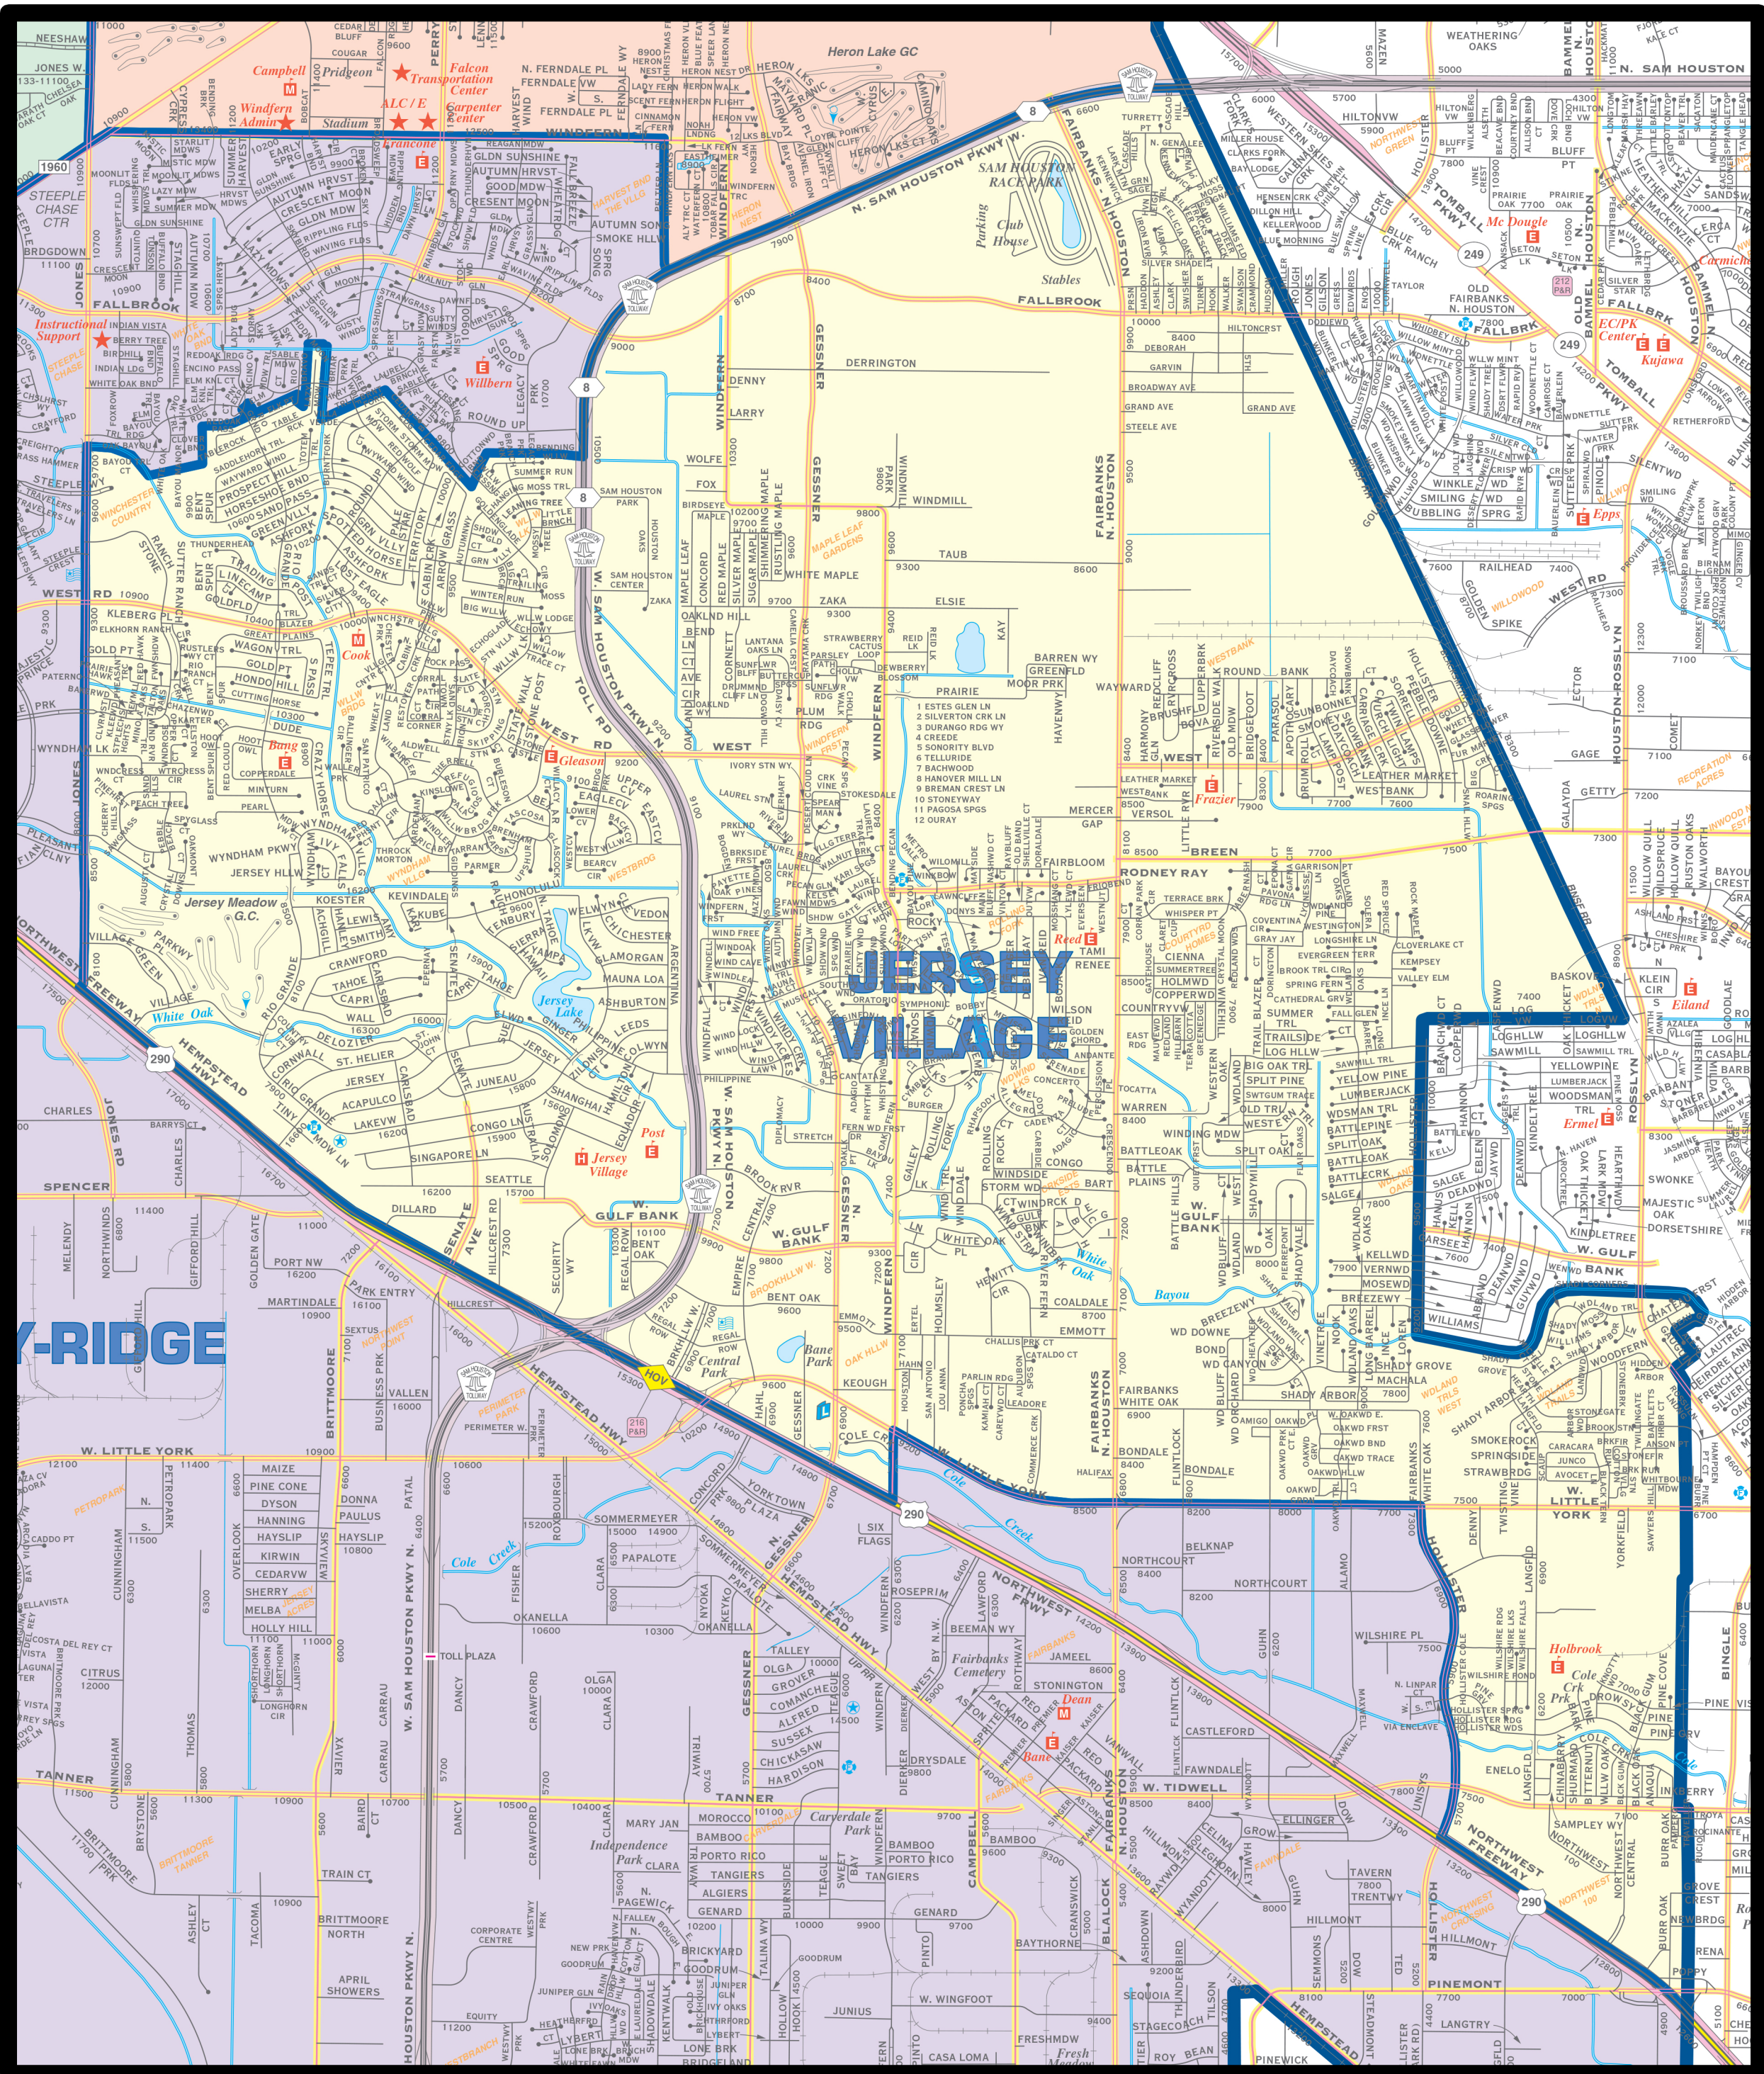

JERSEY VILLAGE HIGH SCHOOL

9TH-10TH GRADE

7600 SOLOMON ST, HOUSTON, TX 77040
713-896-3400