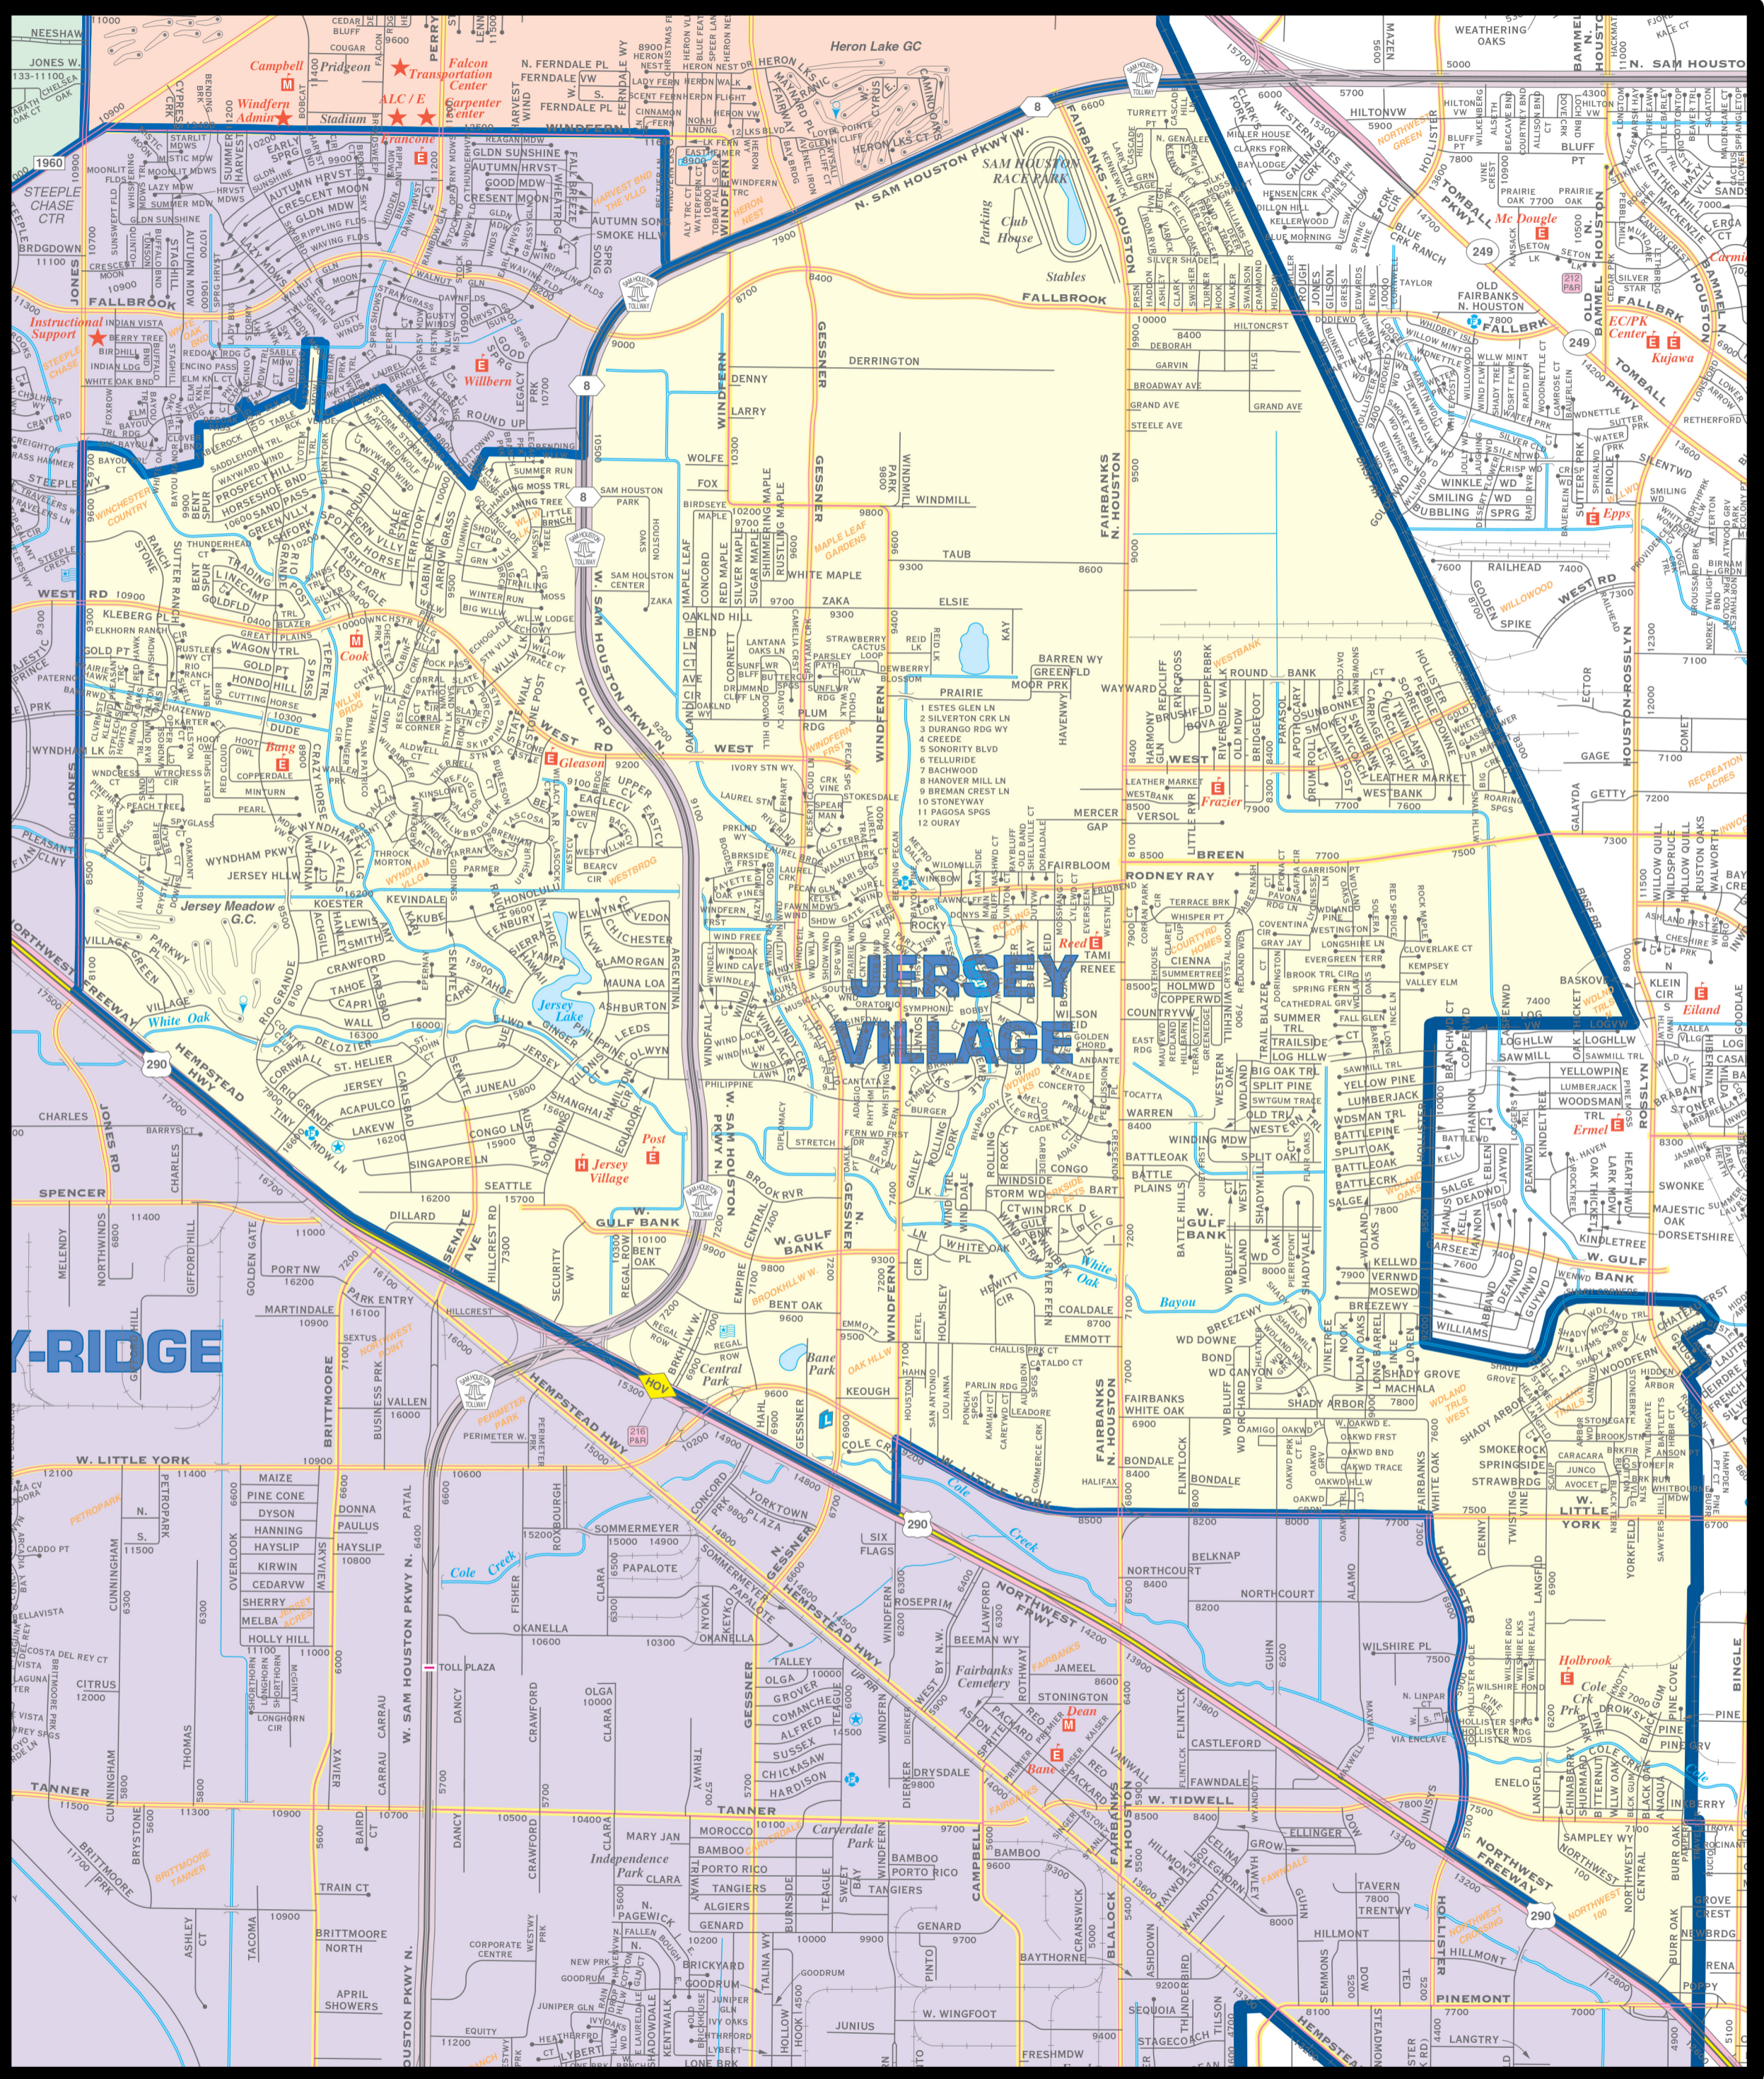

JERSEY VILLAGE HIGH SCHOOL

11TH-12TH GRADE

7600 SOLOMON ST, HOUSTON, TX 77040
713-896-3400