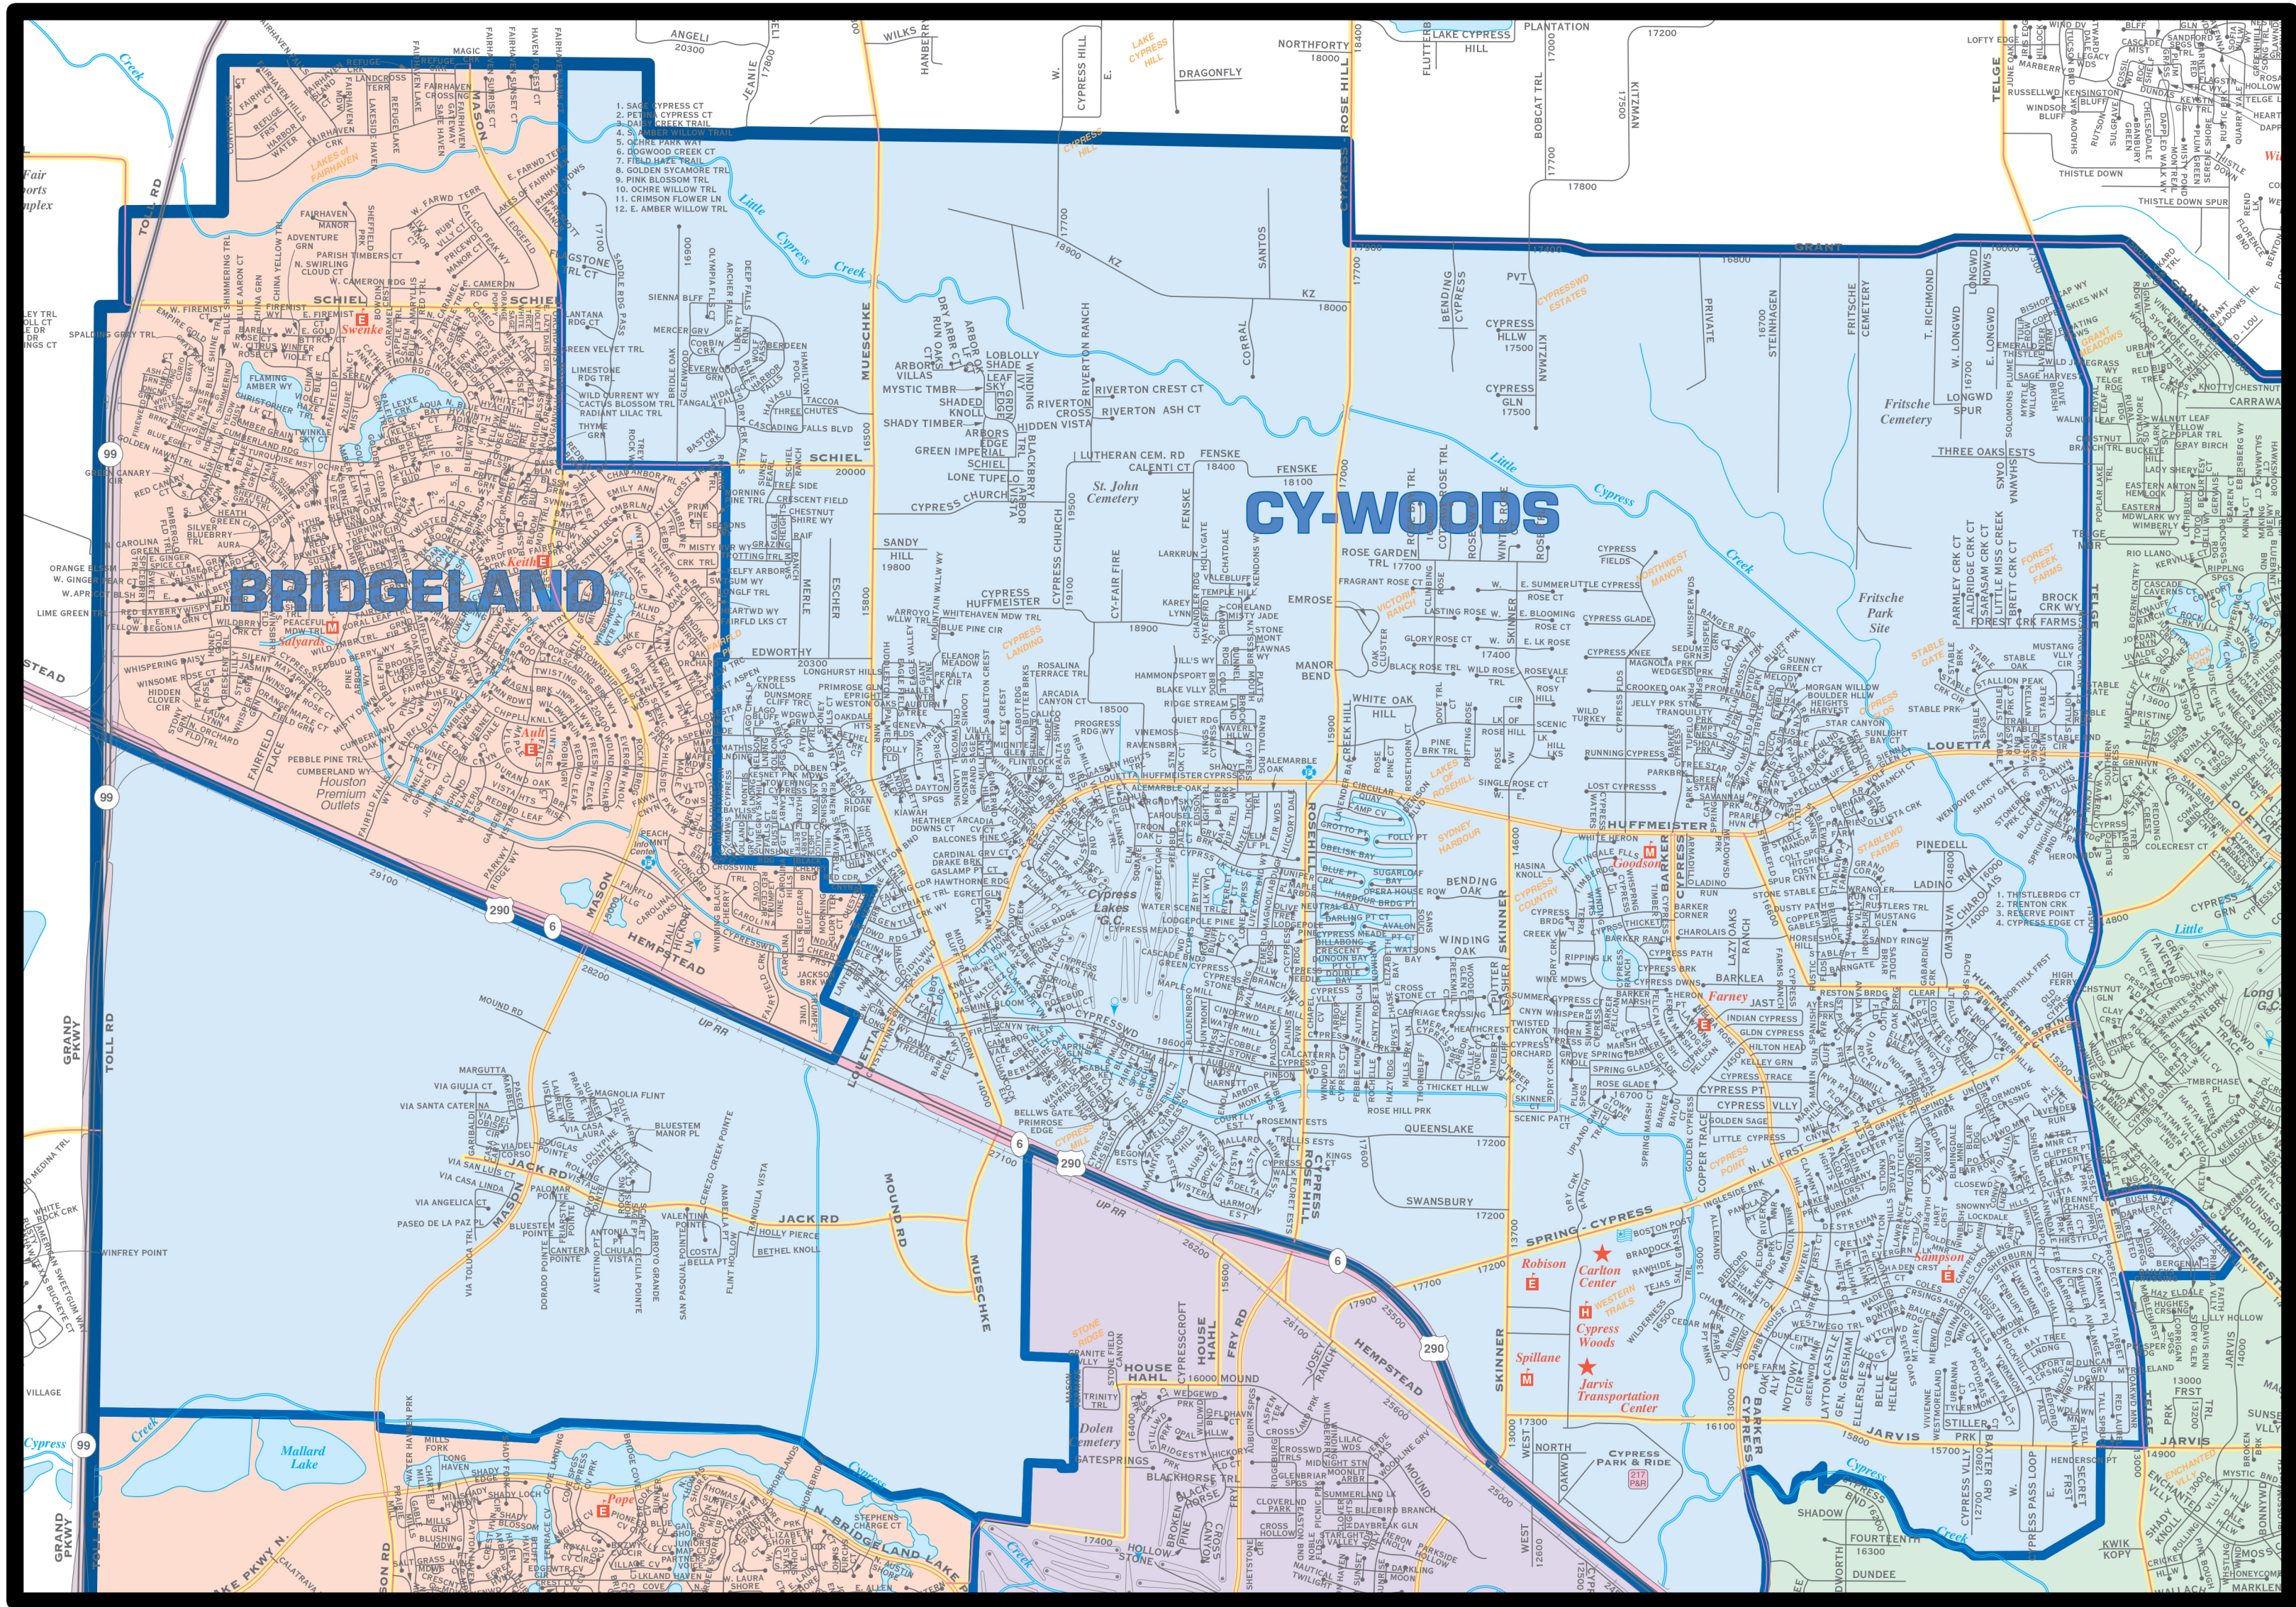

# CYPRESS WOODS HIGH SCHOOL 9TH-10TH GRADE

**13550 WOODS-SPILLANE BLVD, CYPRESS, TX 77429**  
**281-213-1800**