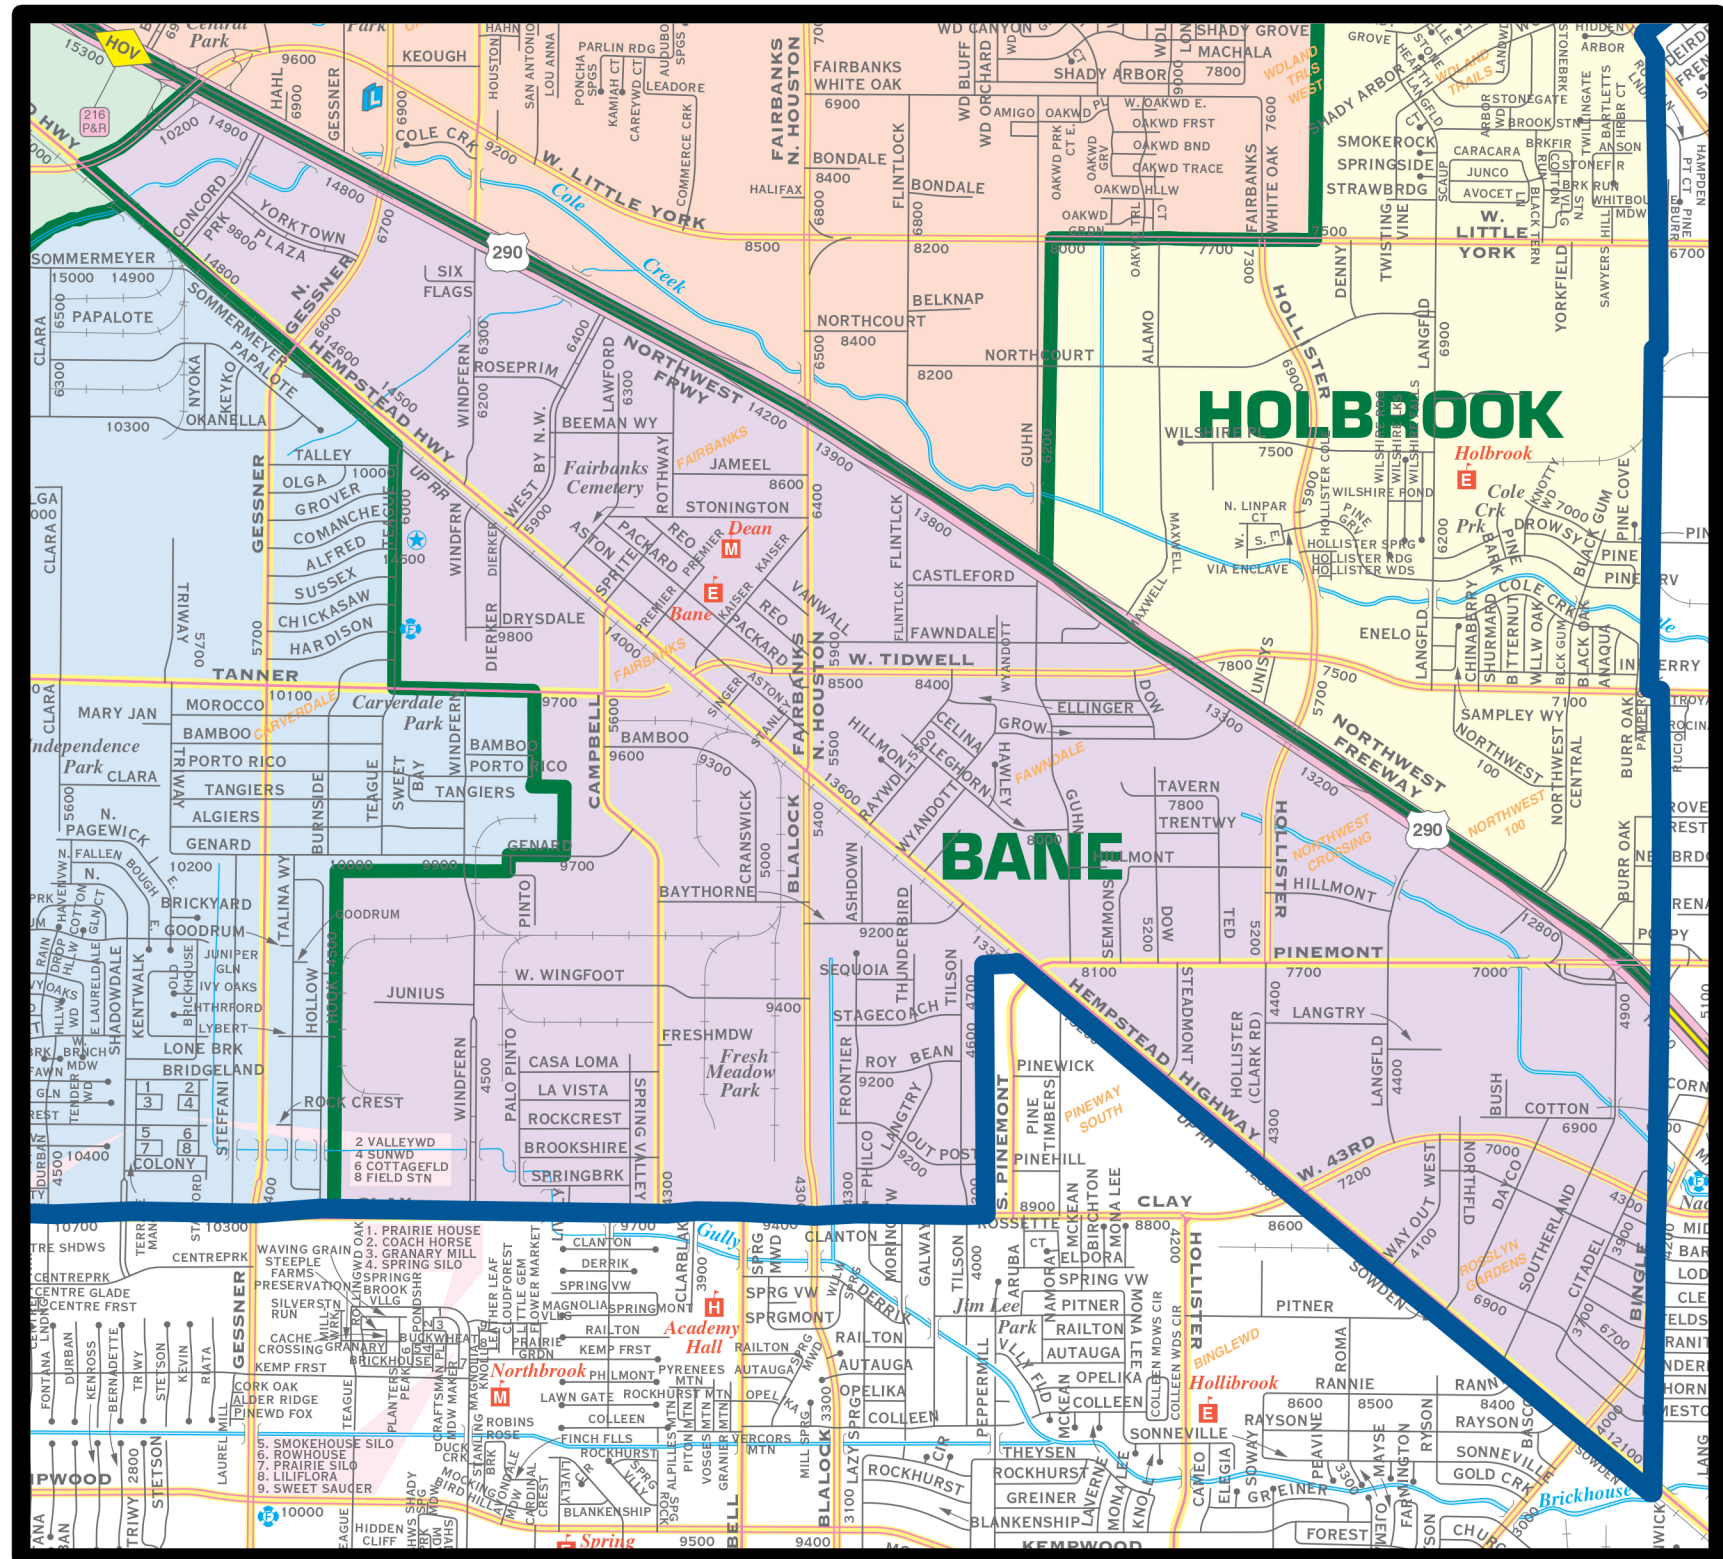

BANE ELEMENTARY

5804 PREMIER ST, HOUSTON, TX 77040
713-460-6140