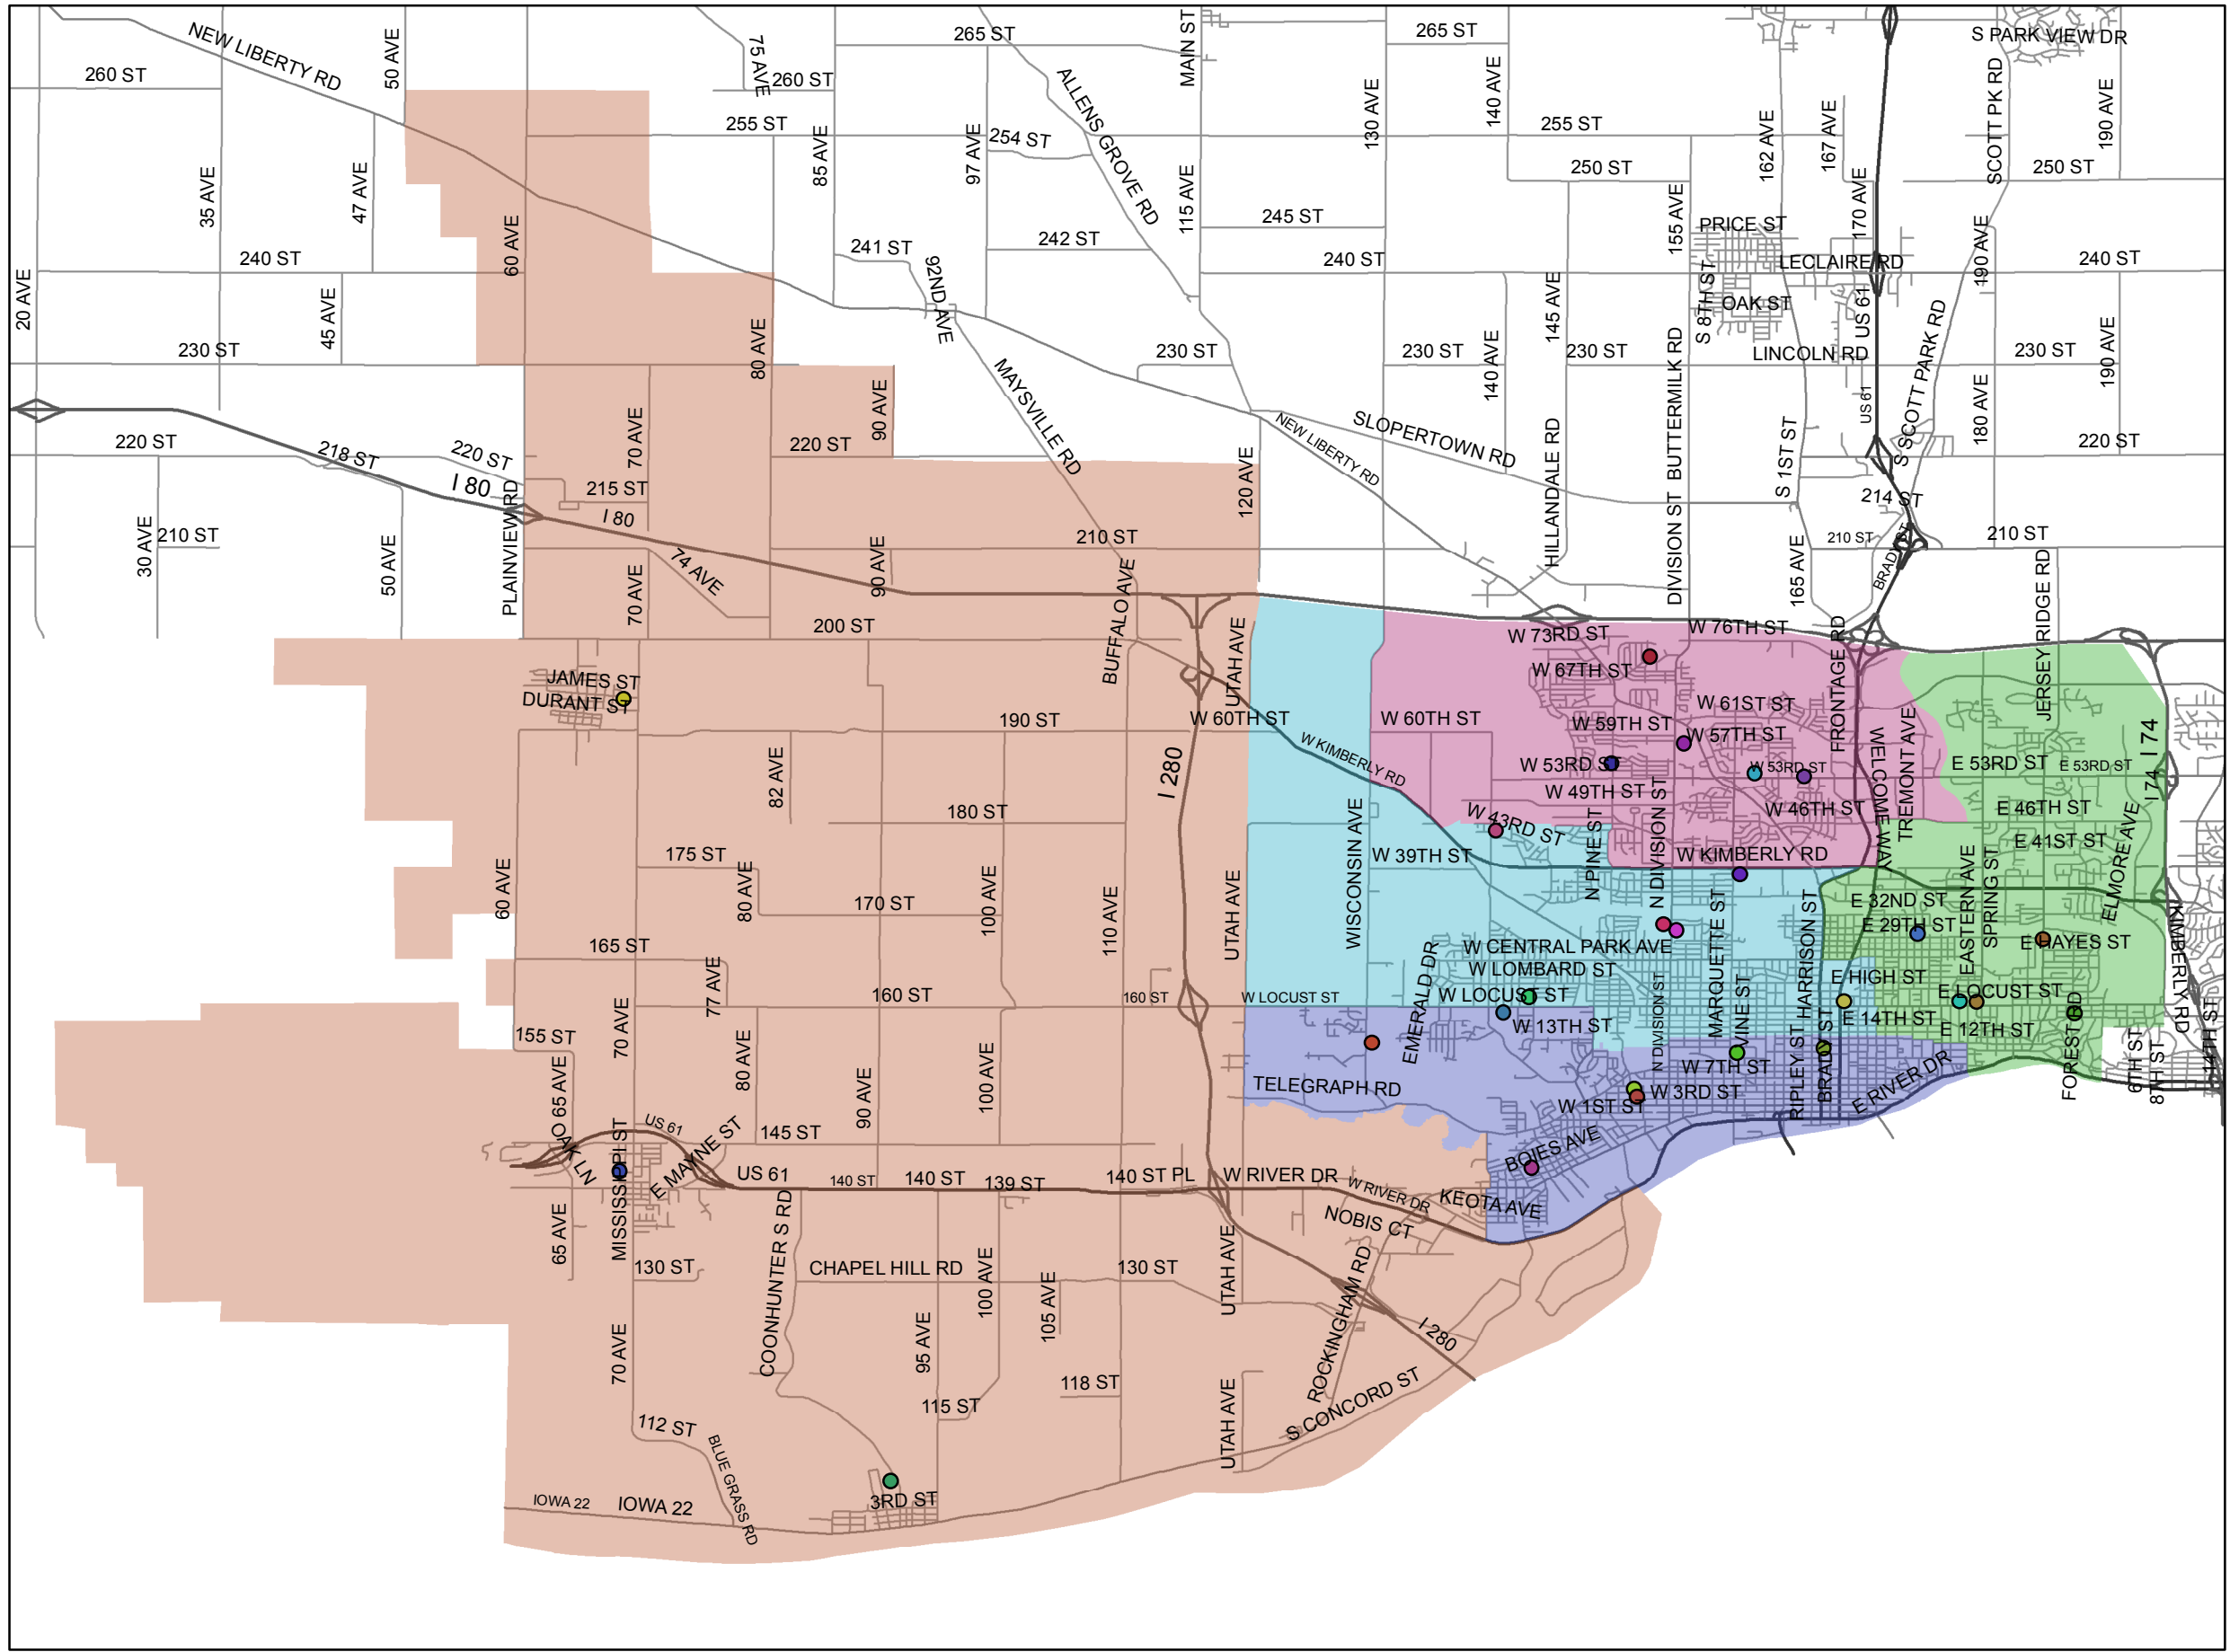

# DCSD Intermediate Schools

**Legend**

**INTERMEDIATE SCHOOLS**

**NAME**

- Smart Intermediate
- Sudlow Intermediate
- Walcott Intermediate
- Williams Intermediate
- Wood Intermediate

**DCSD Schools**

**School\_Loc**

- Adams Elementary School
- Blue Grass Elementary School
- Buchanan Elementary School
- Buffalo Elementary School
- Central High School
- Eisenhower Elementary School
- Fillmore Elementary School
- Garfield Elementary School
- Harrison Elementary School
- Hayes Elementary School
- Jackson Elementary School
- Jefferson Elementary School
- Madison Elementary School
- McKinley Elementary School
- Mid City High School
- Monroe Elementary School
- North High School
- Smart Intermediate School
- Sudlow Intermediate School
- Truman Elementary School
- Walcott Elementary, Intermediate School
- Washington Elementary School
- West High School
- Williams Intermediate School
- Wilson Elementary School
- Wood Intermediate School