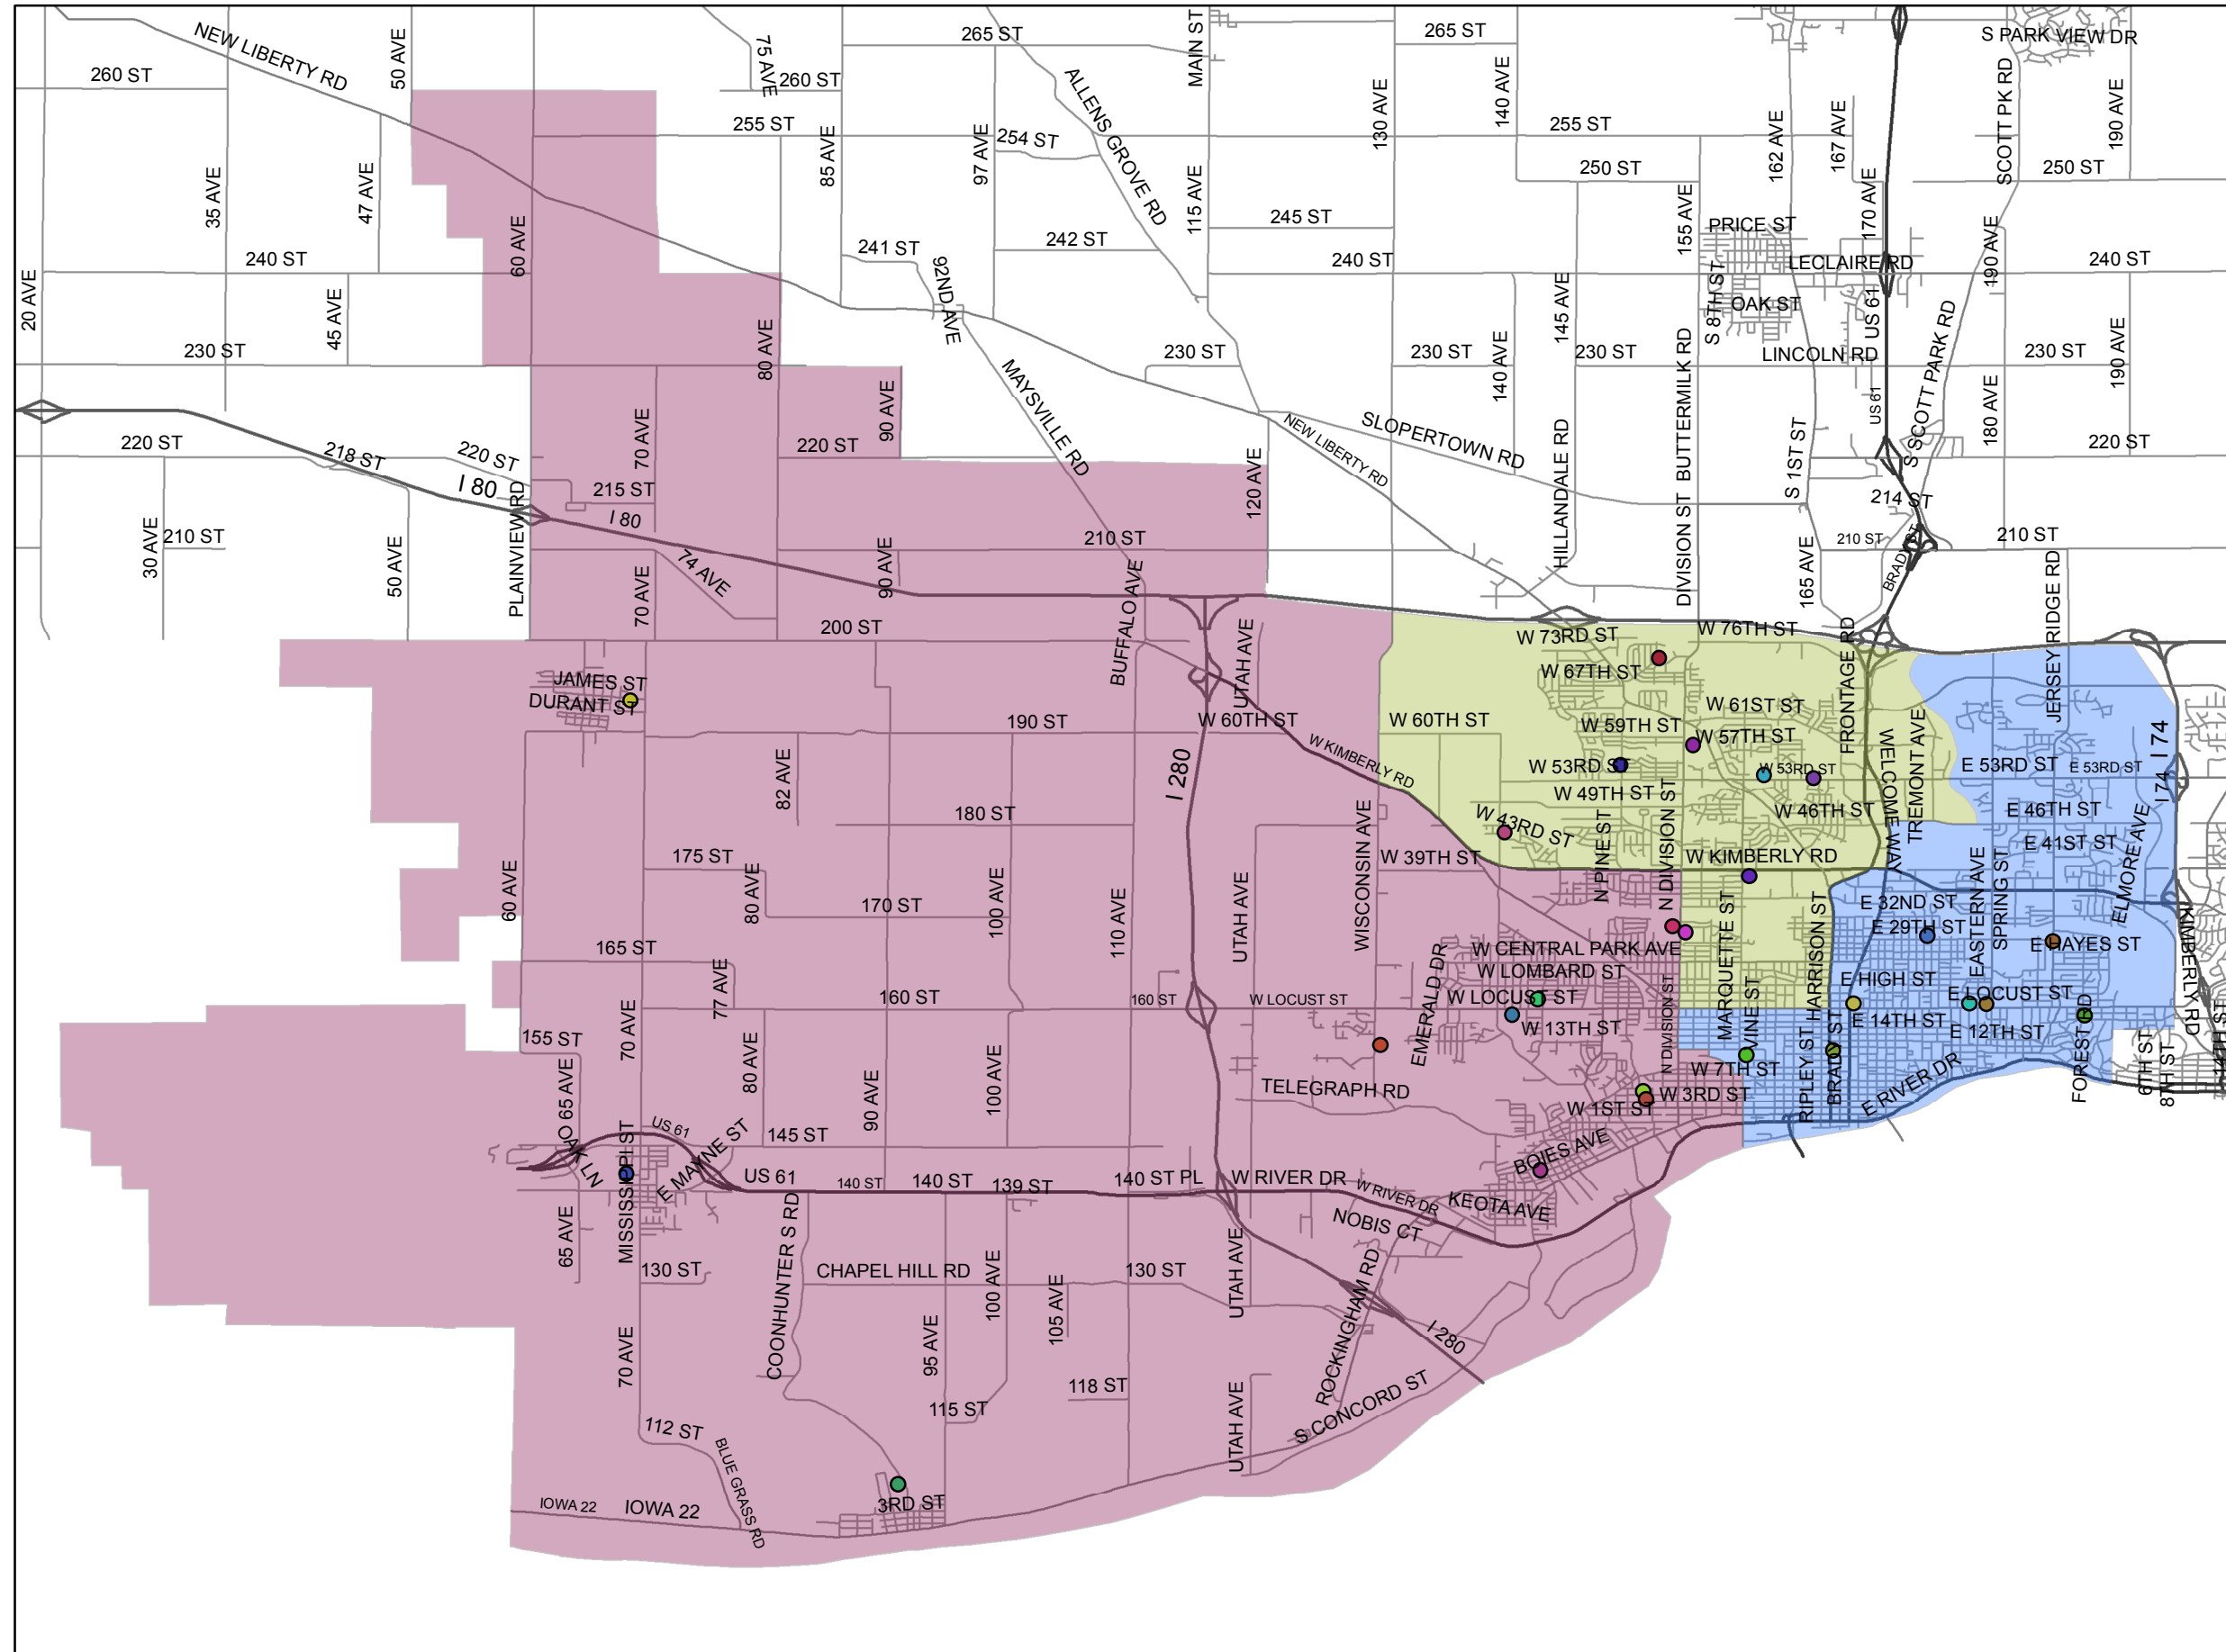

# DCSD High Schools

## Legend

### High School Boundary 2017

#### NAME

- North High
- Central High
- West High