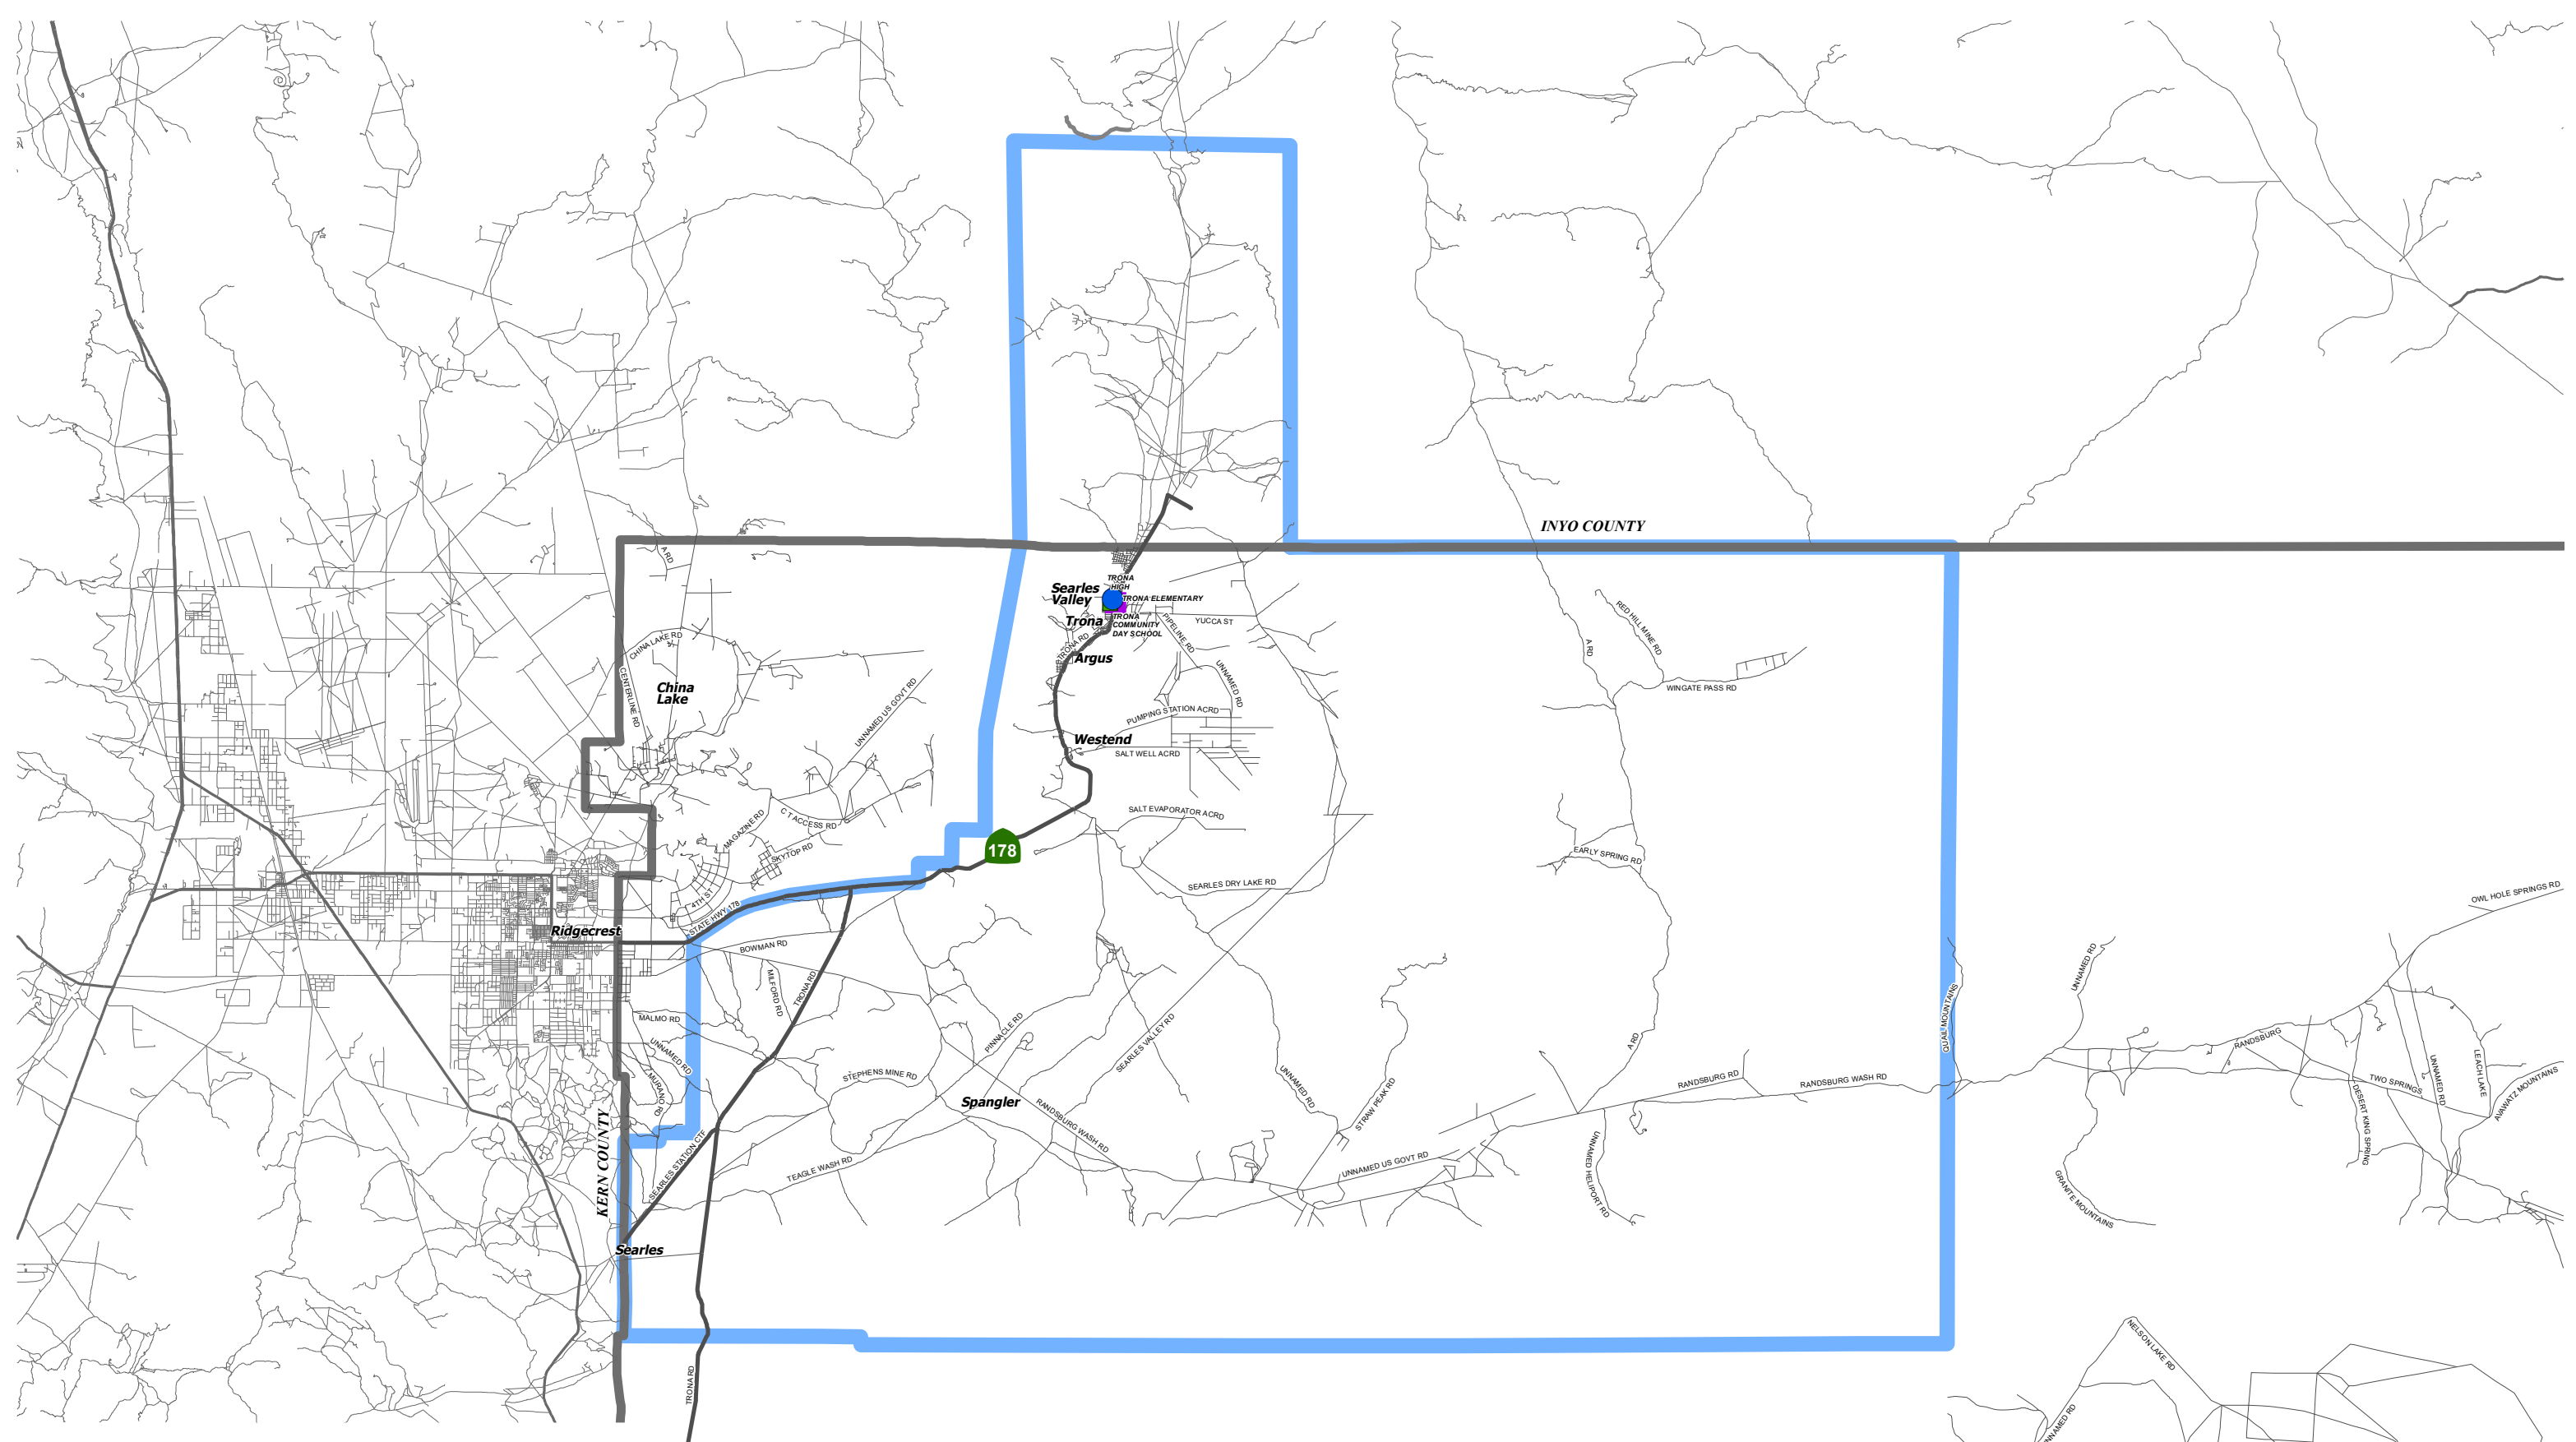

Document Name: \\gms\apps\schools\dis\1117\trona_joint_unified_dis\1117.mxd
Date created: July 30, 2012

San Bernardino County Superintendent of Schools
Trona Joint Unified School District

Map updated: July 30, 2012
Population = 1,823
Square Miles = 1,621

- Elementary Schools
- Middle Schools
- High Schools
- Colleges and Universities
- School District Boundary
- County Boundary
- Airports