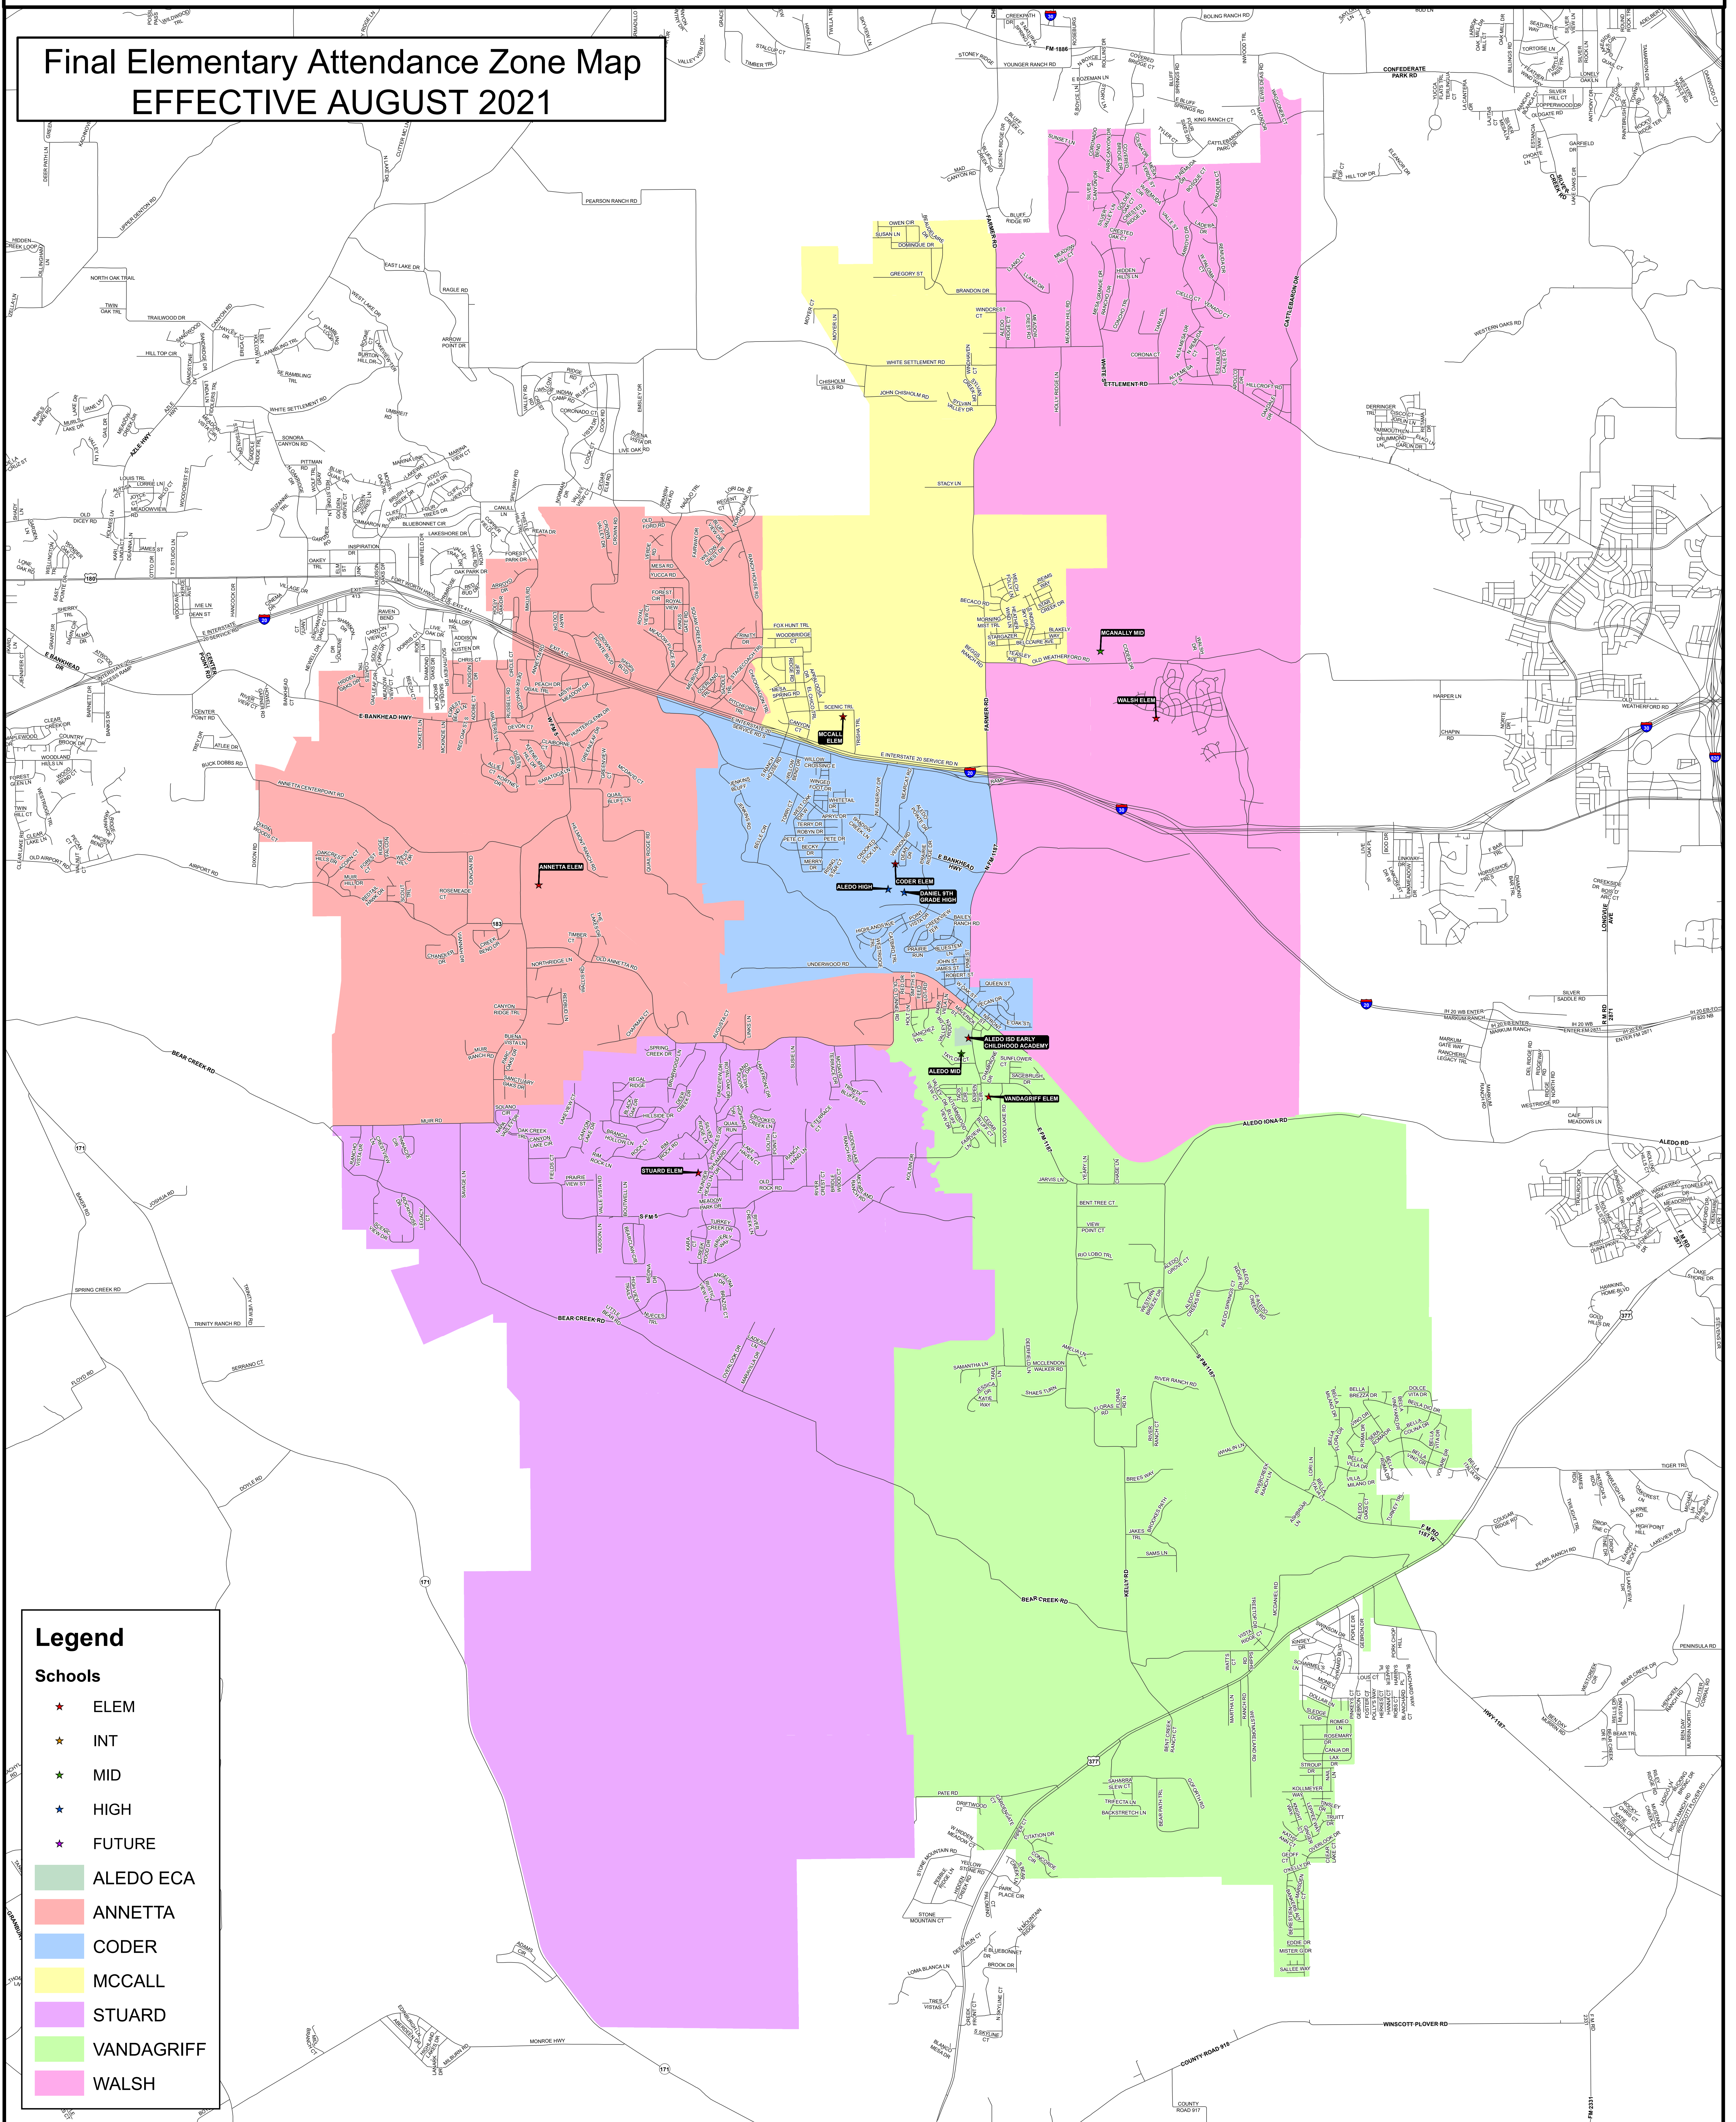

ALEDO INDEPENDENT SCHOOL DISTRICT

Final Elementary Attendance Zone Map
EFFECTIVE AUGUST 2021

Legend

Schools

- ★ ELEM
- ★ INT
- ★ MID
- ★ HIGH
- ★ FUTURE
- ALEDO ECA
- ANNETTA
- CODER
- MCCALL
- STUARD
- VANDAGRIFF
- WALSH