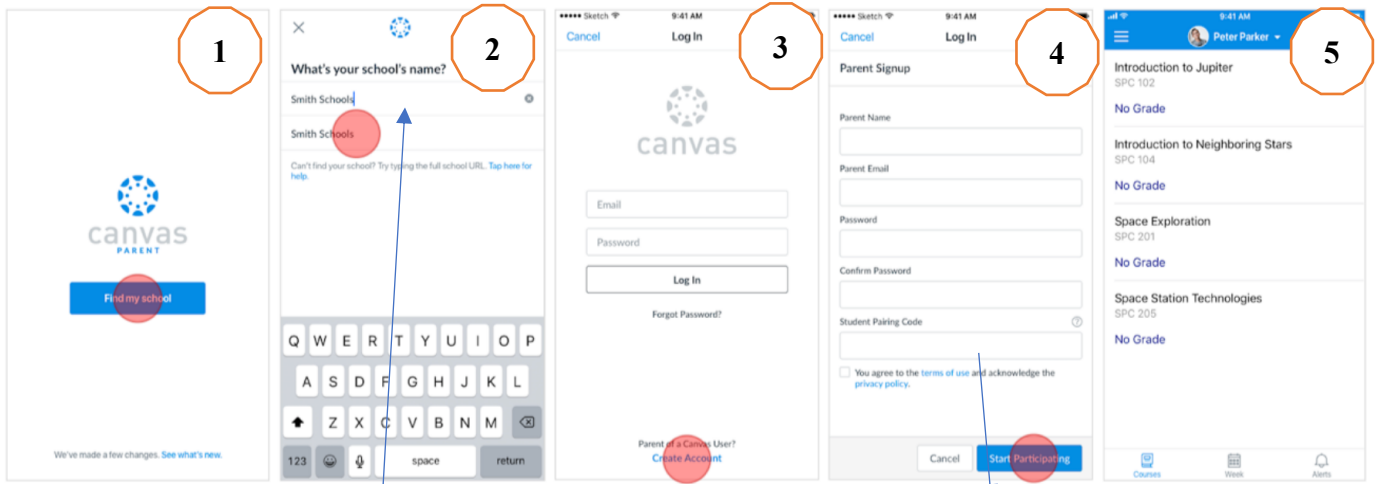

ELIZABETH FORWARD SCHOOL DISTRICT

CANVAS PARENT APP SELF-REGISTRATION GUIDE

To keep up-to-date with your students' coursework and assignments on Canvas this school year, please follow the steps outlined below:

1. Download "Canvas Parent" from the Apple App or Google Play Store.
2. Follow the steps portrayed below. (The red dots indicate taps.)

*Search Elizabeth Forward
School District- Parents*

*Enter the pairing
code found in the
box below.*