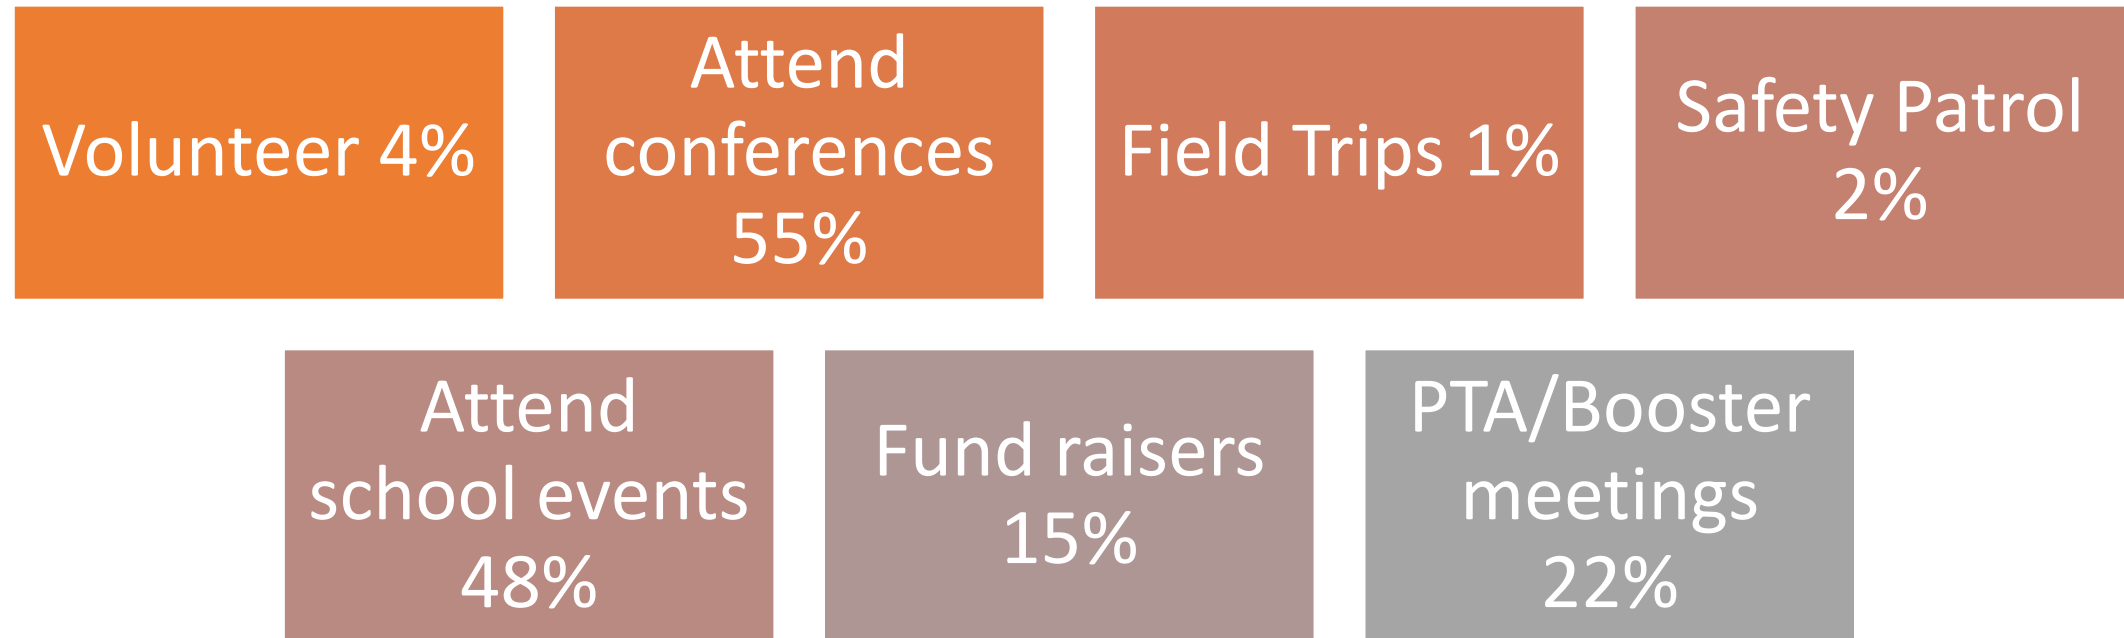

Parents' assessment of involvement in school