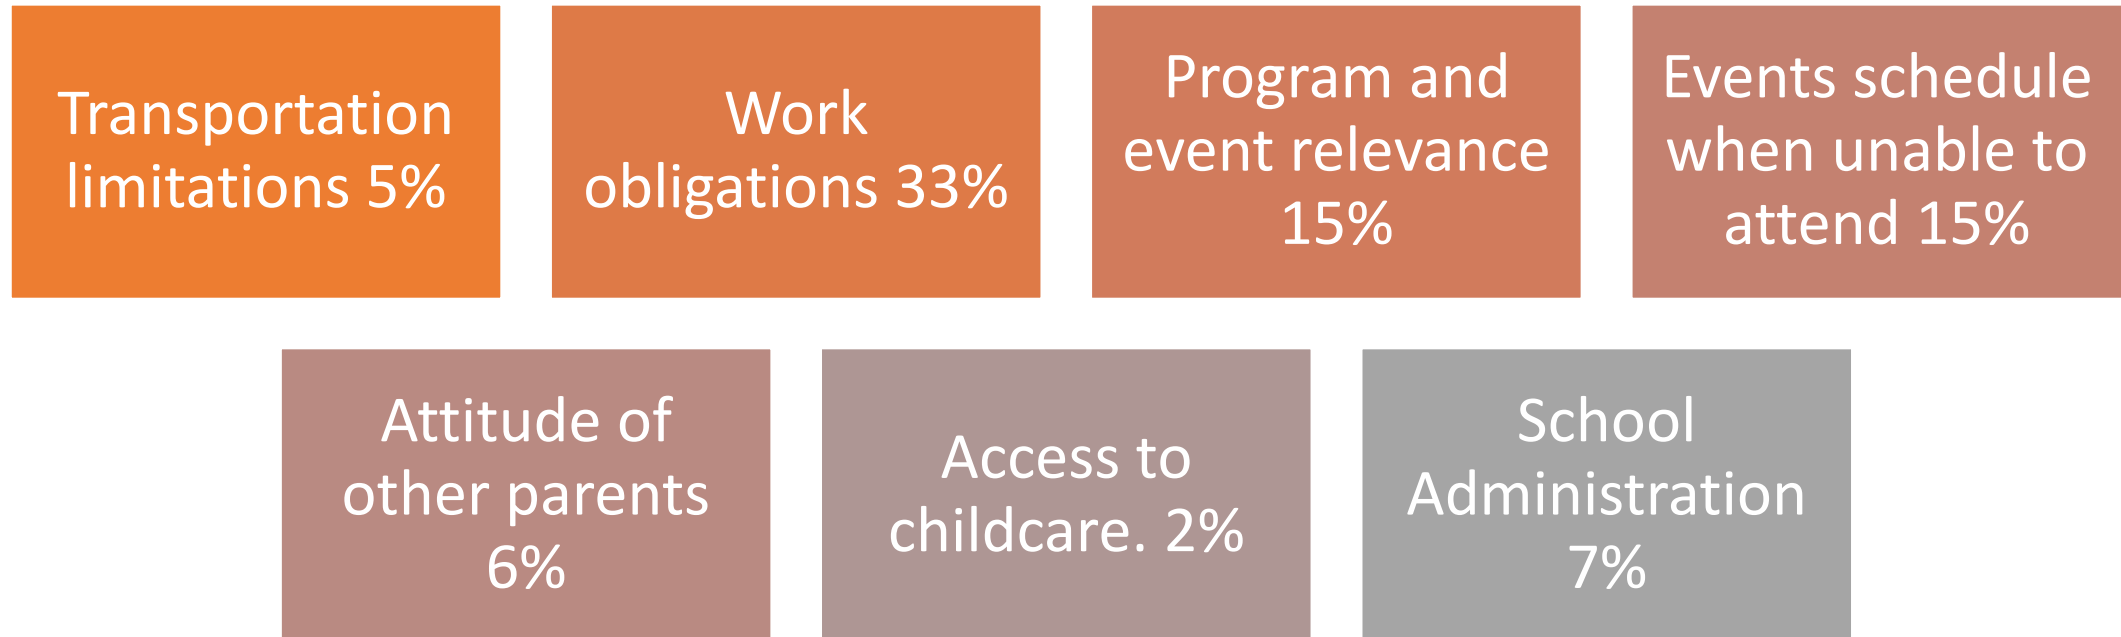

Parent connectedness

VOICE VALUES AT SCHOOL 66%

COMFORTABLE SHARING CONCERNS WITH LEADERSHIP 76%

FEEL WELCOMED AT SCHOOL 79%

IMPORTANT IN IMPROVING THE SCHOOL 59%

Parent involvement and disruptions

Parent satisfaction