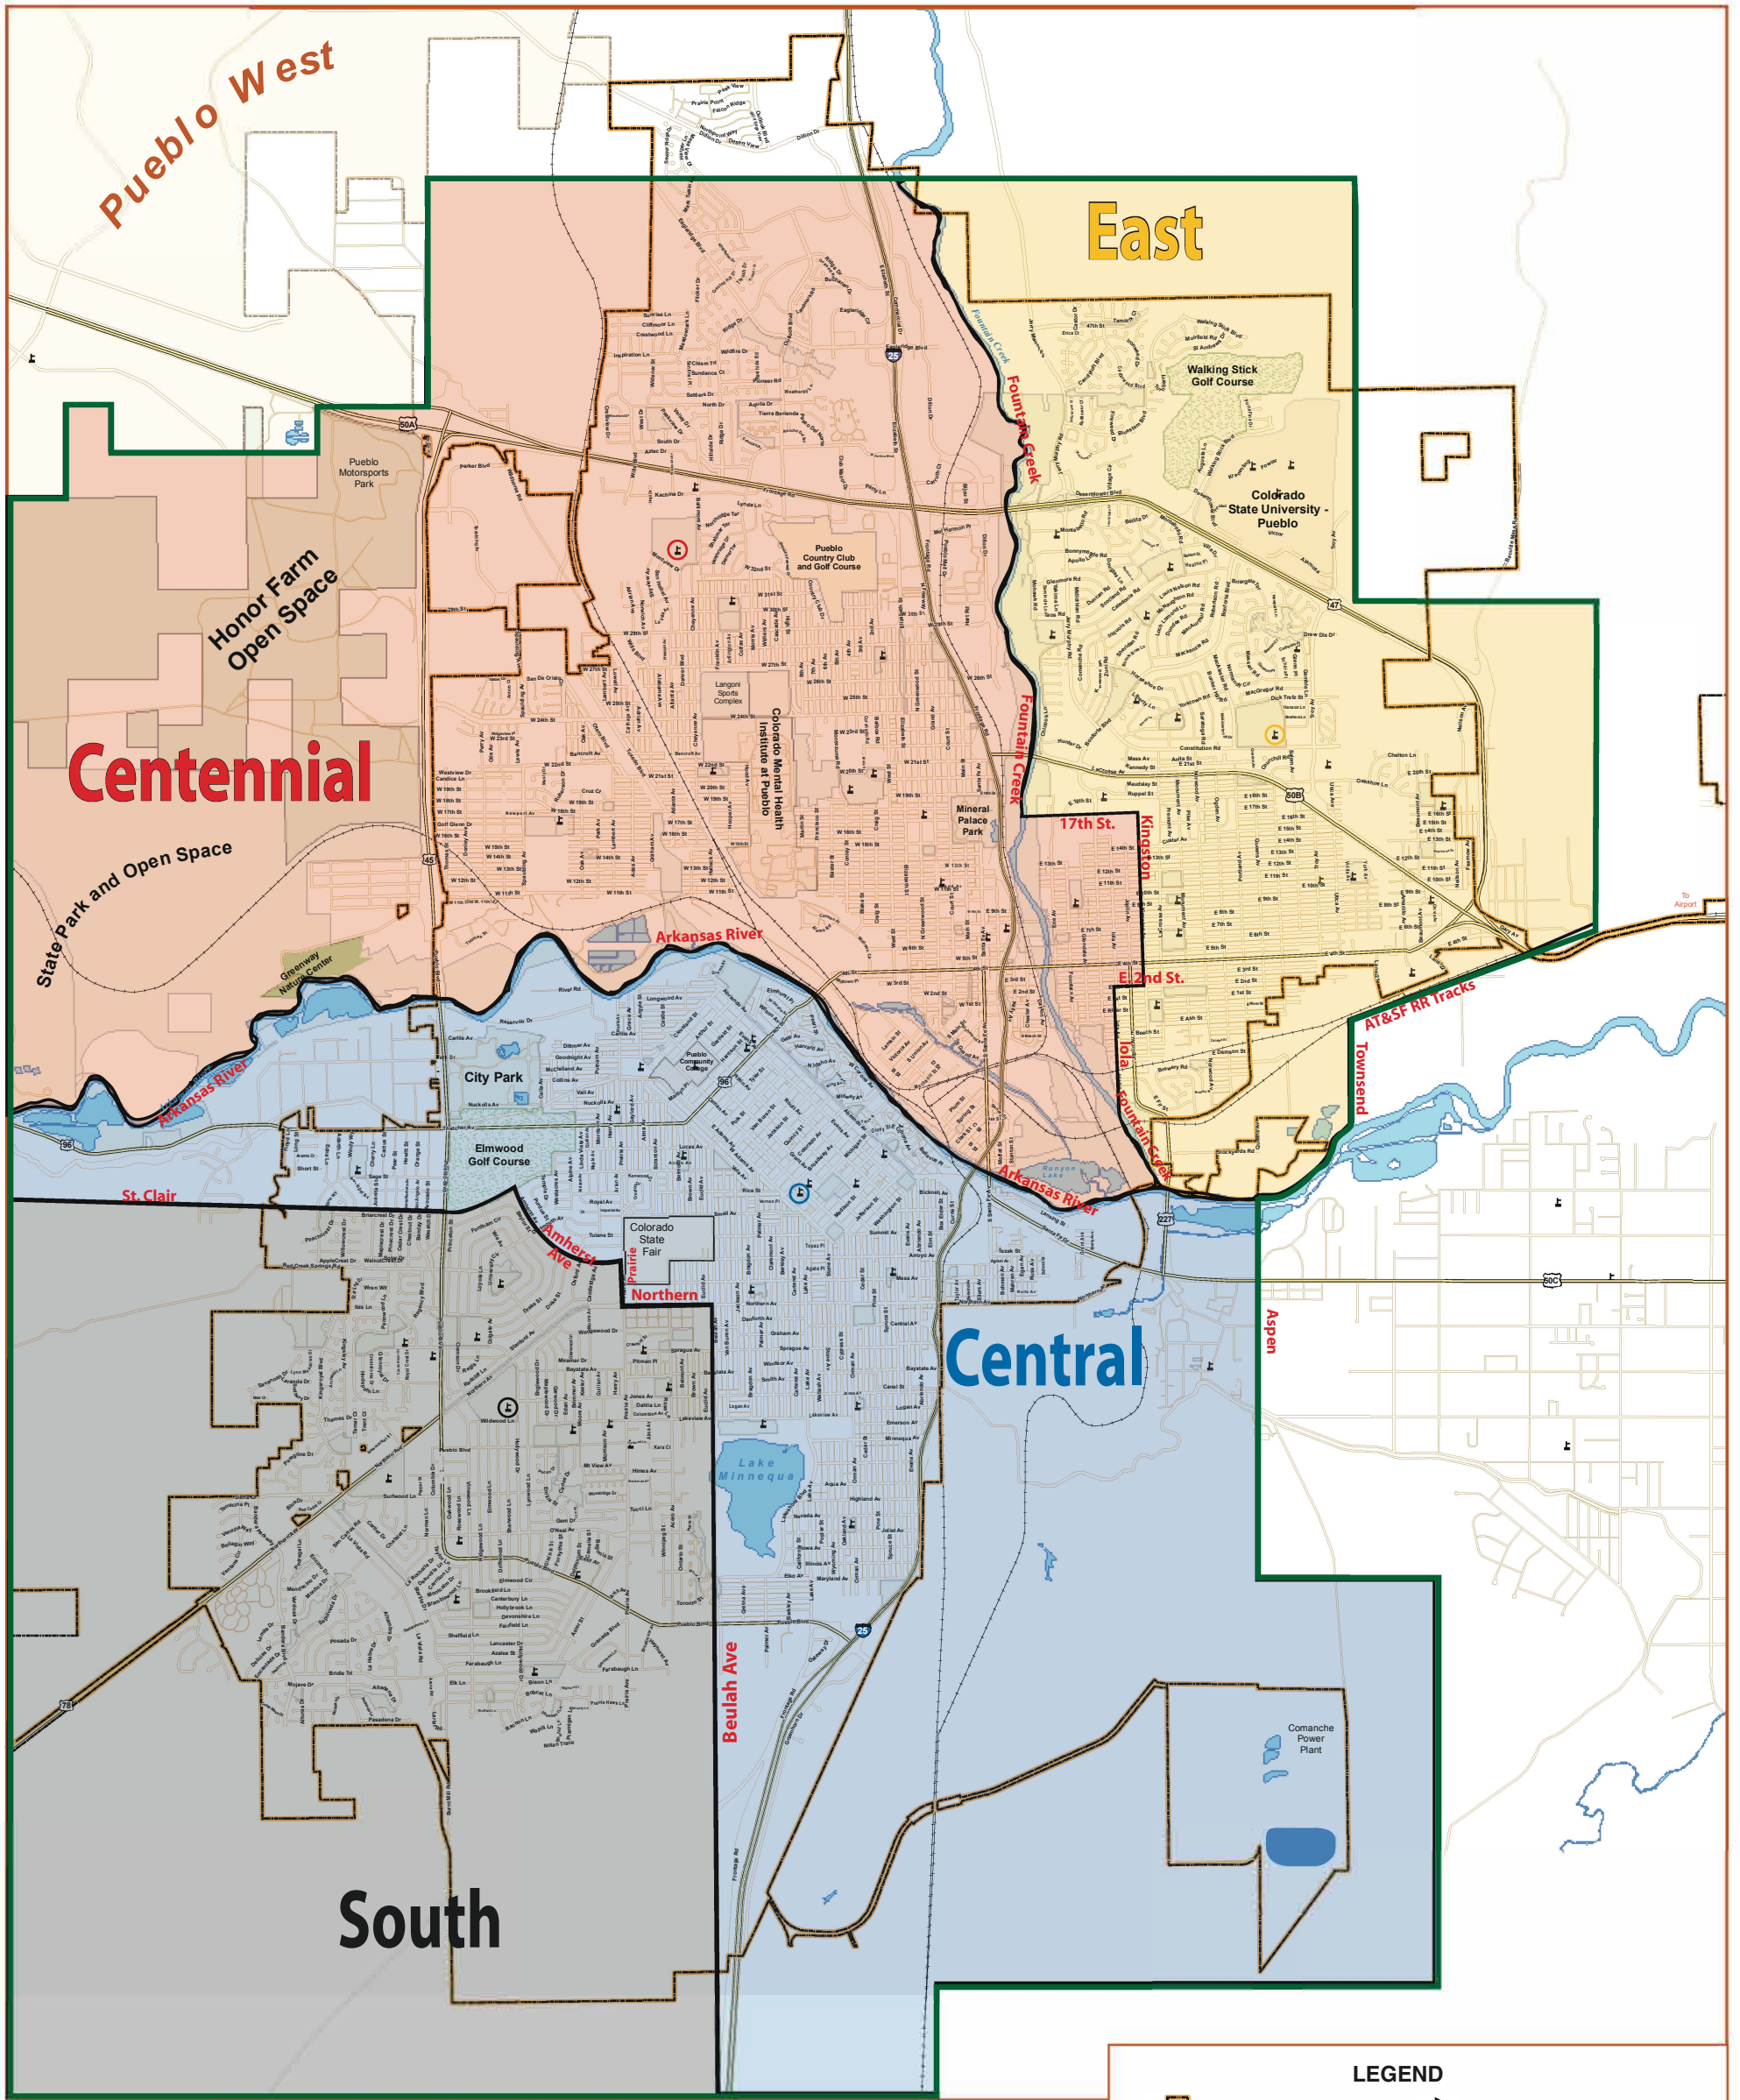

Pueblo City Schools High School Boundaries

as of July 1, 2012

Outer district boundary (green line) shown is approximate, not exact.

City of Pueblo
GIS City Map

December, 2006

Created by:
Debi Romines
City of Pueblo
GIS Coordinator
gis@pueblo.us

LEGEND	
	City Limits
	Lakes and Rivers
	I-25
	Railroads
	Schools
	Public Golf Courses
	Parks and Open Space