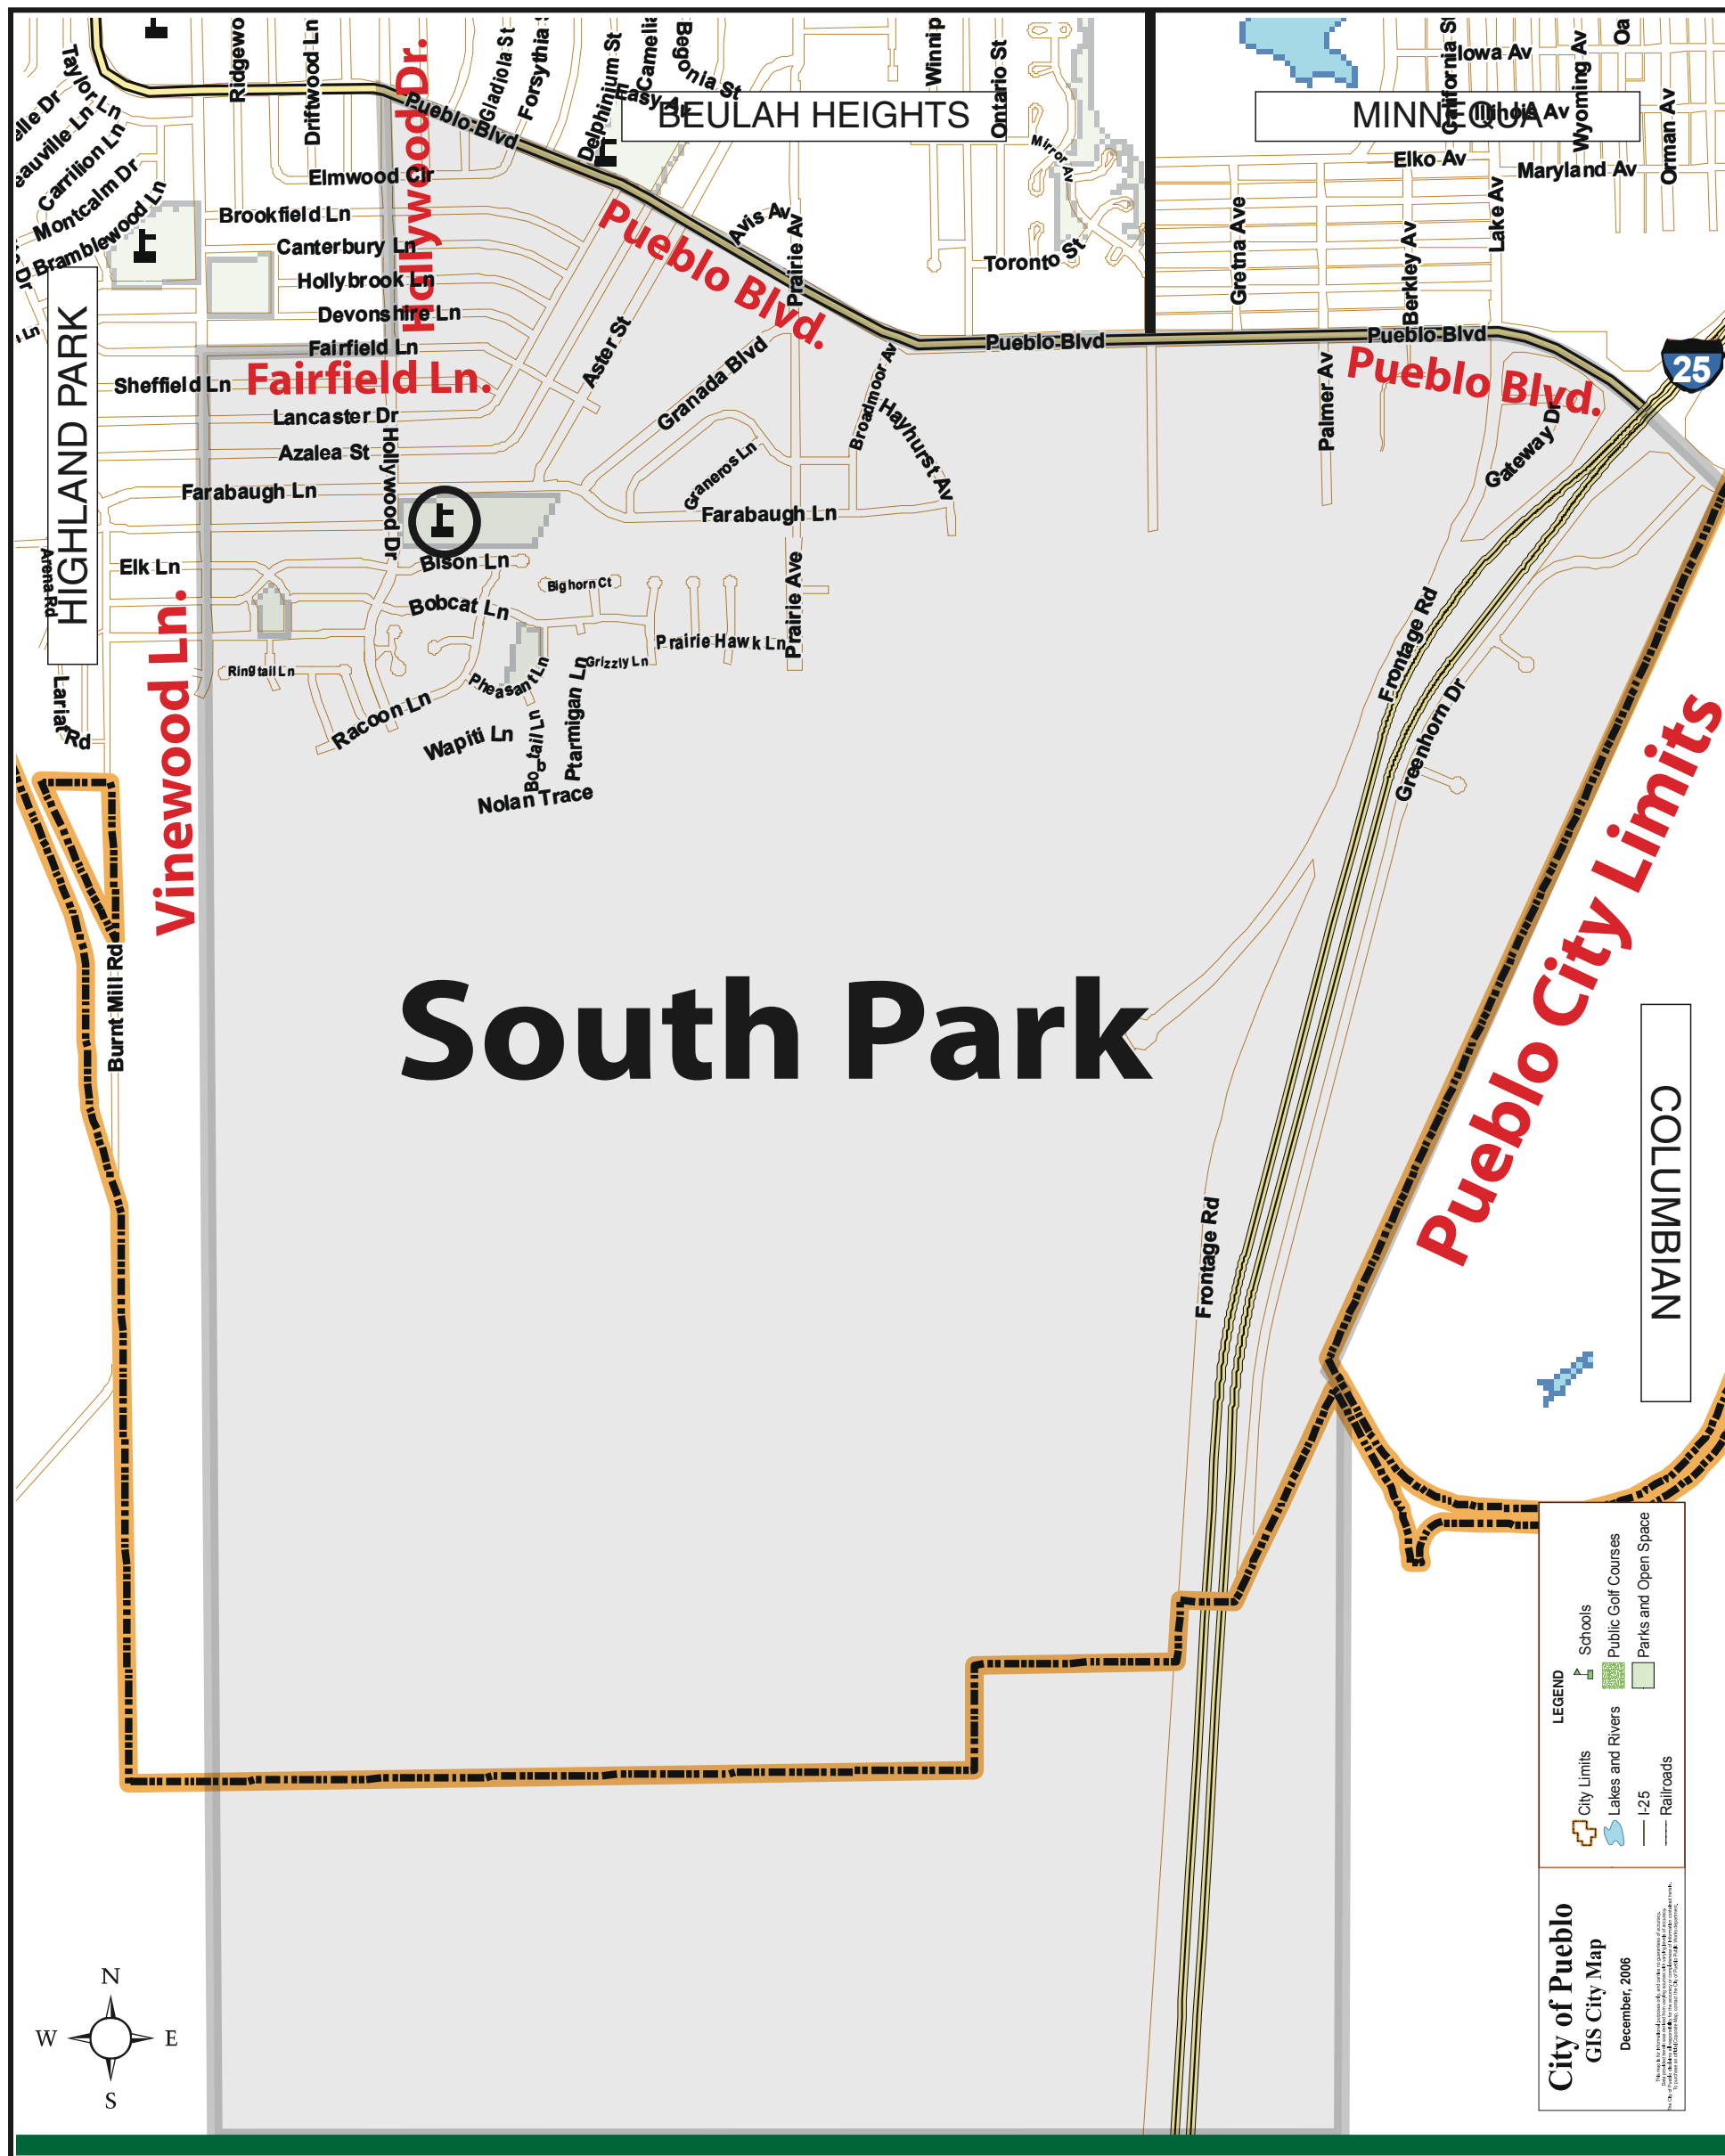

PUEBLO CITY SCHOOLS

South Park Elementary School Boundaries

current as of July 2008

Outer district boundary (green line) shown is approximate, not exact.

SOUTH PARK ELEMENTARY SCHOOL BOUNDARIES DESCRIPTION

Unless other wise specified, all boundary lines refer to an imaginary line down the middle of the street.

Beginning at the southern boundary of District No. 60 at a point parallel to Vinewood Lane; north on that plane to the intersection with Fairfield Lane; east on Fairfield Lane to Hollywood Drive; north on Hollywood Drive to Pueblo Boulevard; east on Pueblo Boulevard to Pueblo city limits line; south along Pueblo city limits line to southern boundary of District No. 60; west on the southern boundary to a point parallel to Vinewood Lane.