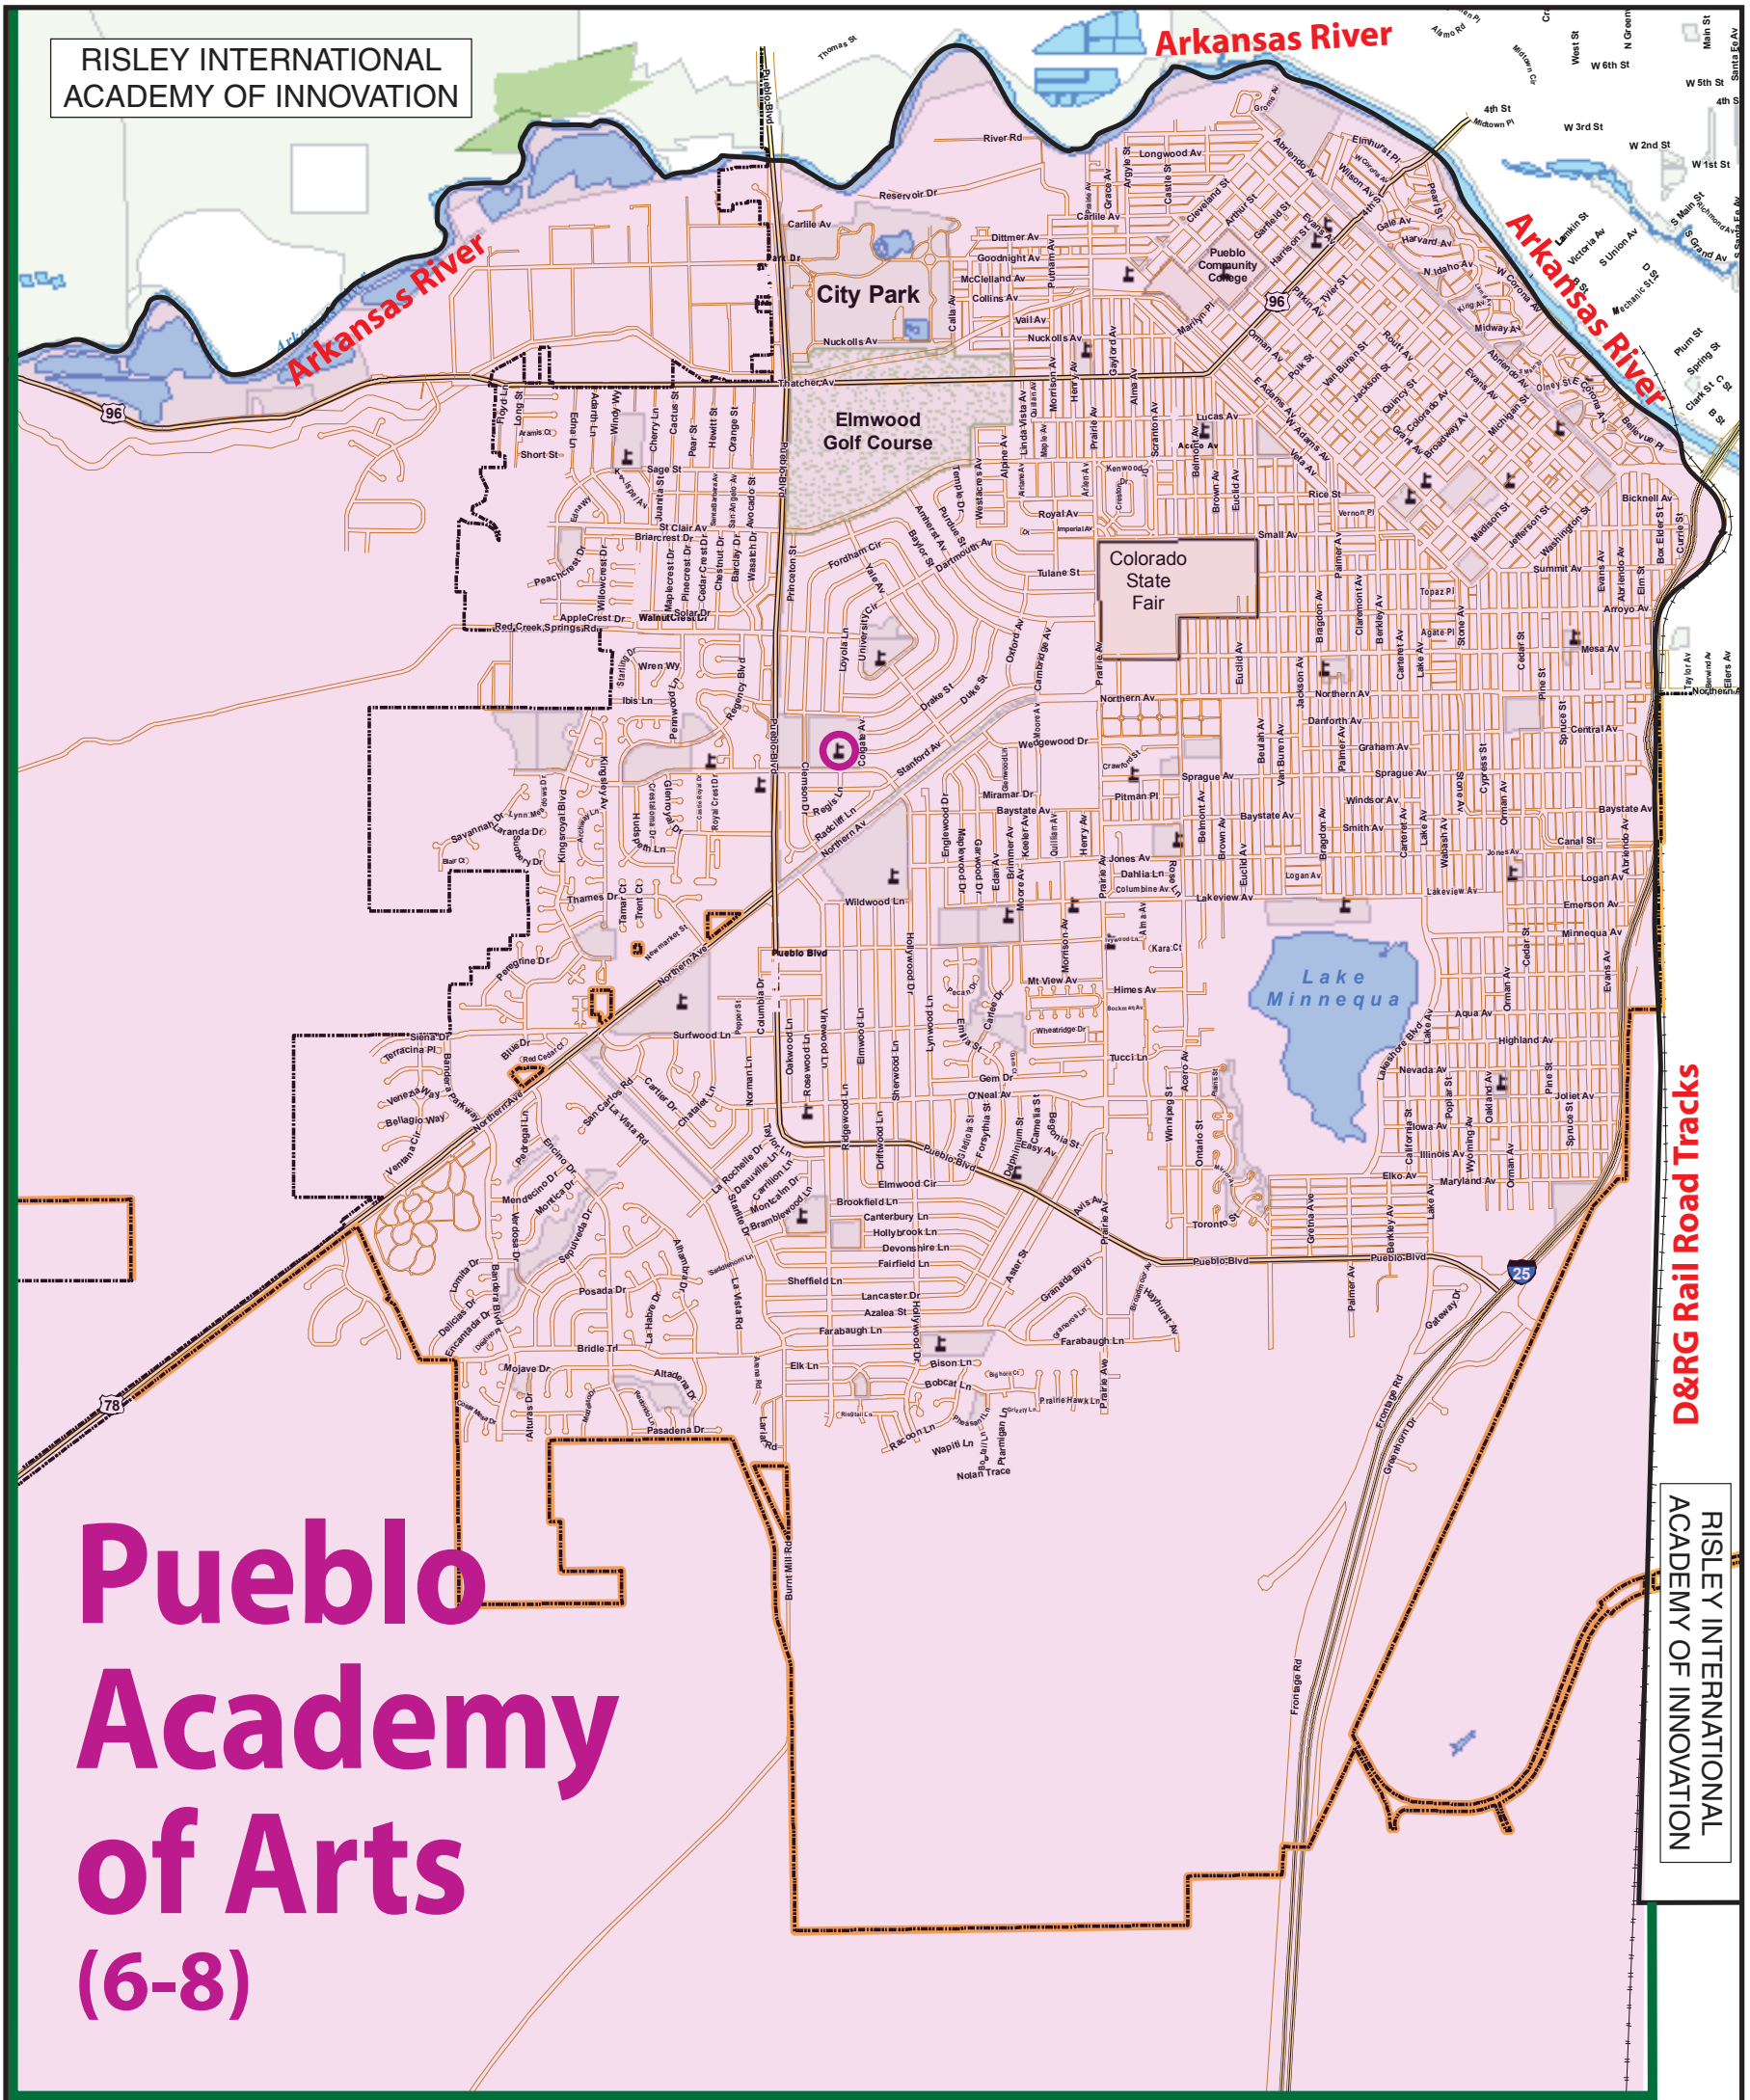

# Pueblo Academy of Arts Boundaries

current as of July 2024

Outer district boundary (green line) shown is approximate, not exact.

## PUEBLO ACADEMY OF ARTS BOUNDARIES DESCRIPTION

Unless other wise specified, all boundary lines refer to an imaginary line down the middle of the street.

Starting at a point of District 60's west boundary and the south bank of the Arkansas River; easterly along the south bank of the Arkansas River to a point that intersects the D&RG Railroad tracks; south along the D&RG Railroad tracks to a point that intersects the southern District 60 boundary. West on the southern District 60 boundary to a point that intersects District 60's western boundary. North on the District 60 western boundary to a point that intersects the south bank of the Arkansas River.