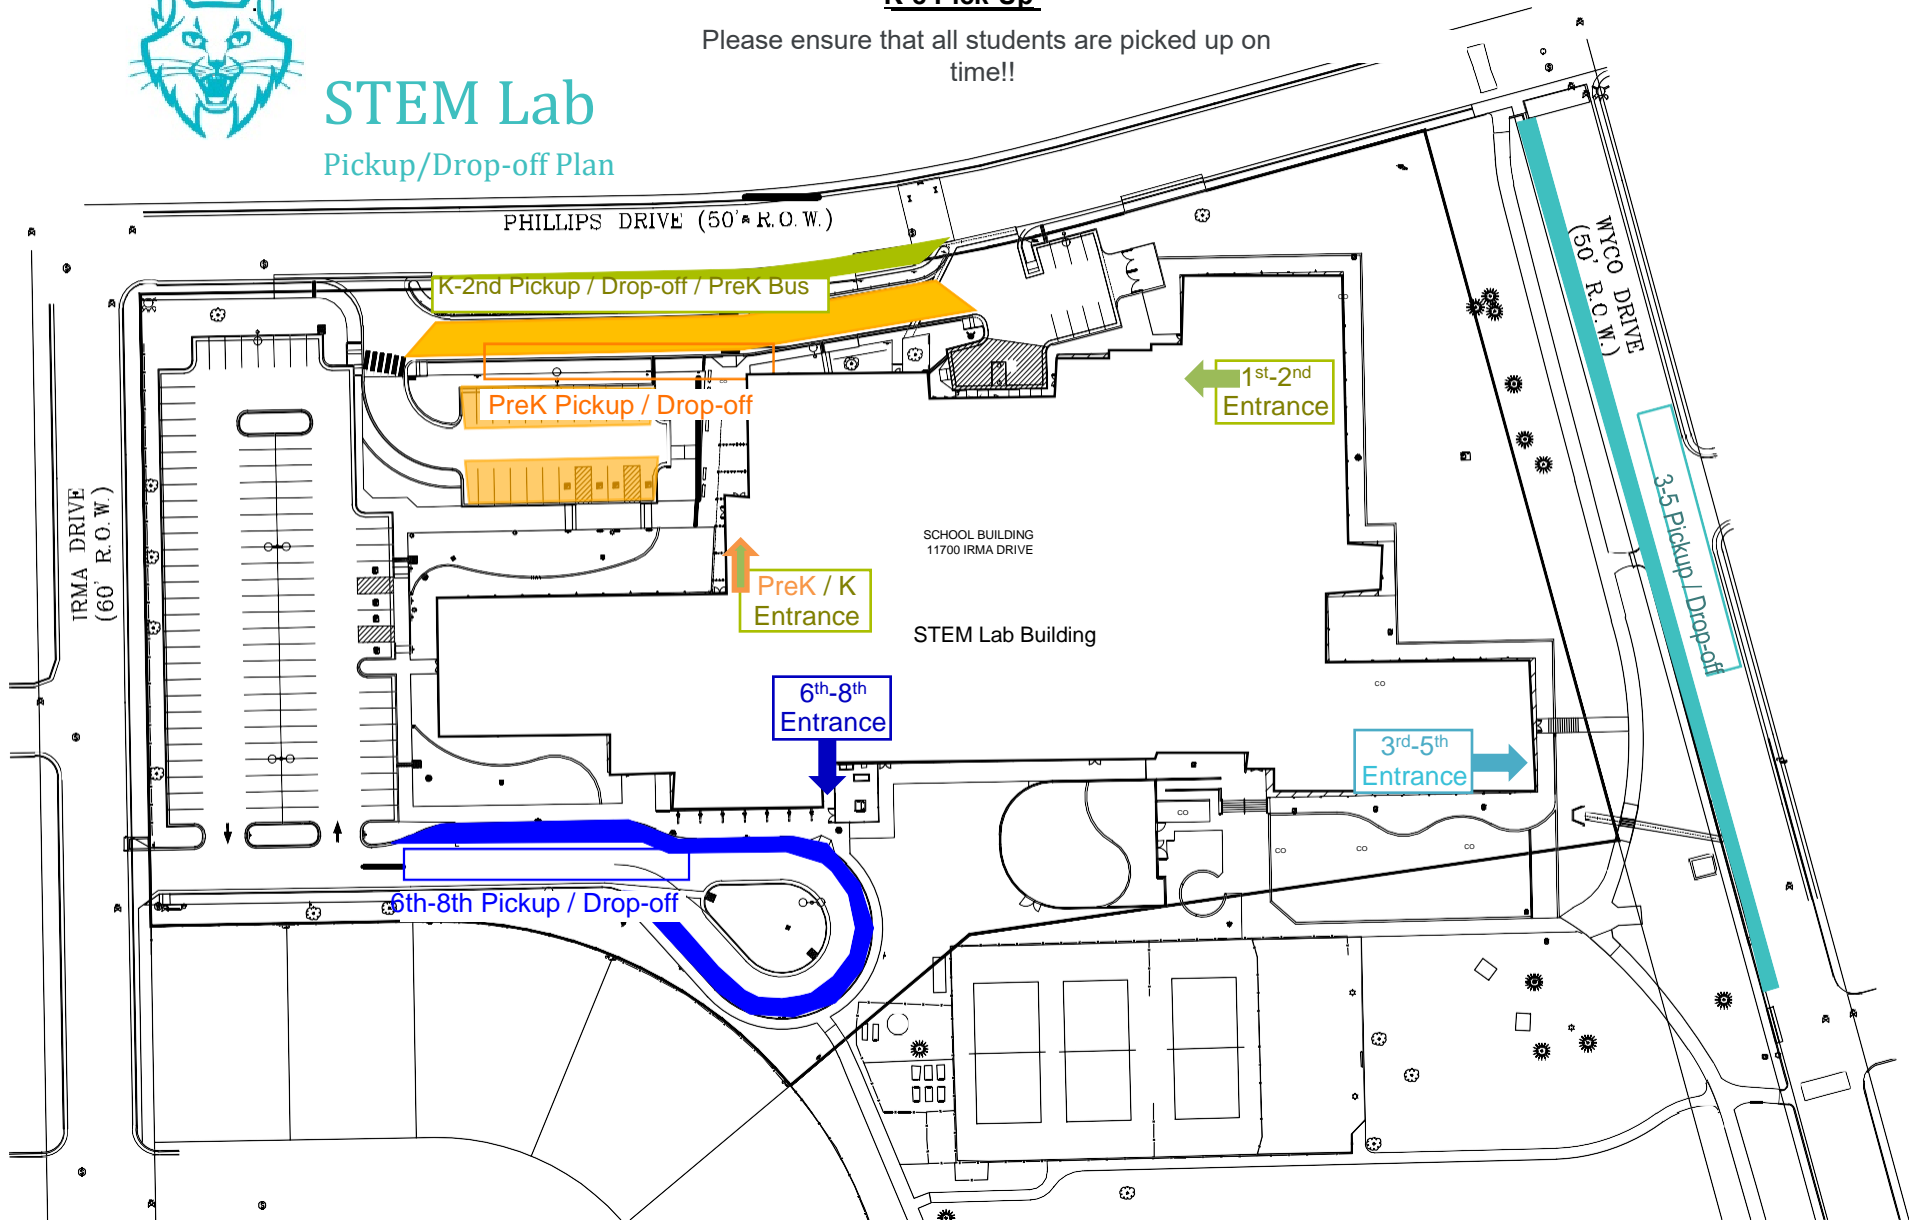

STEM Lab

Pickup/Drop-off Plan

K-8 Drop-Off

Please do NOT drop off prior to 7:50 a.m., as there will be no supervision.

K-8 Pick-Up

Please ensure that all students are picked up on time!!

STEM Lab Hours (K-8): Monday - Friday 8:00 a.m.- 3:10 p.m.

Doors open at 7:50 a.m.

Preschool Hours: Tuesday- Friday- (AM): 8:10- 11:10; (PM)

12:00-3:00

Office Hours: Monday - Friday 7:40 a.m.- 3:40 p.m.