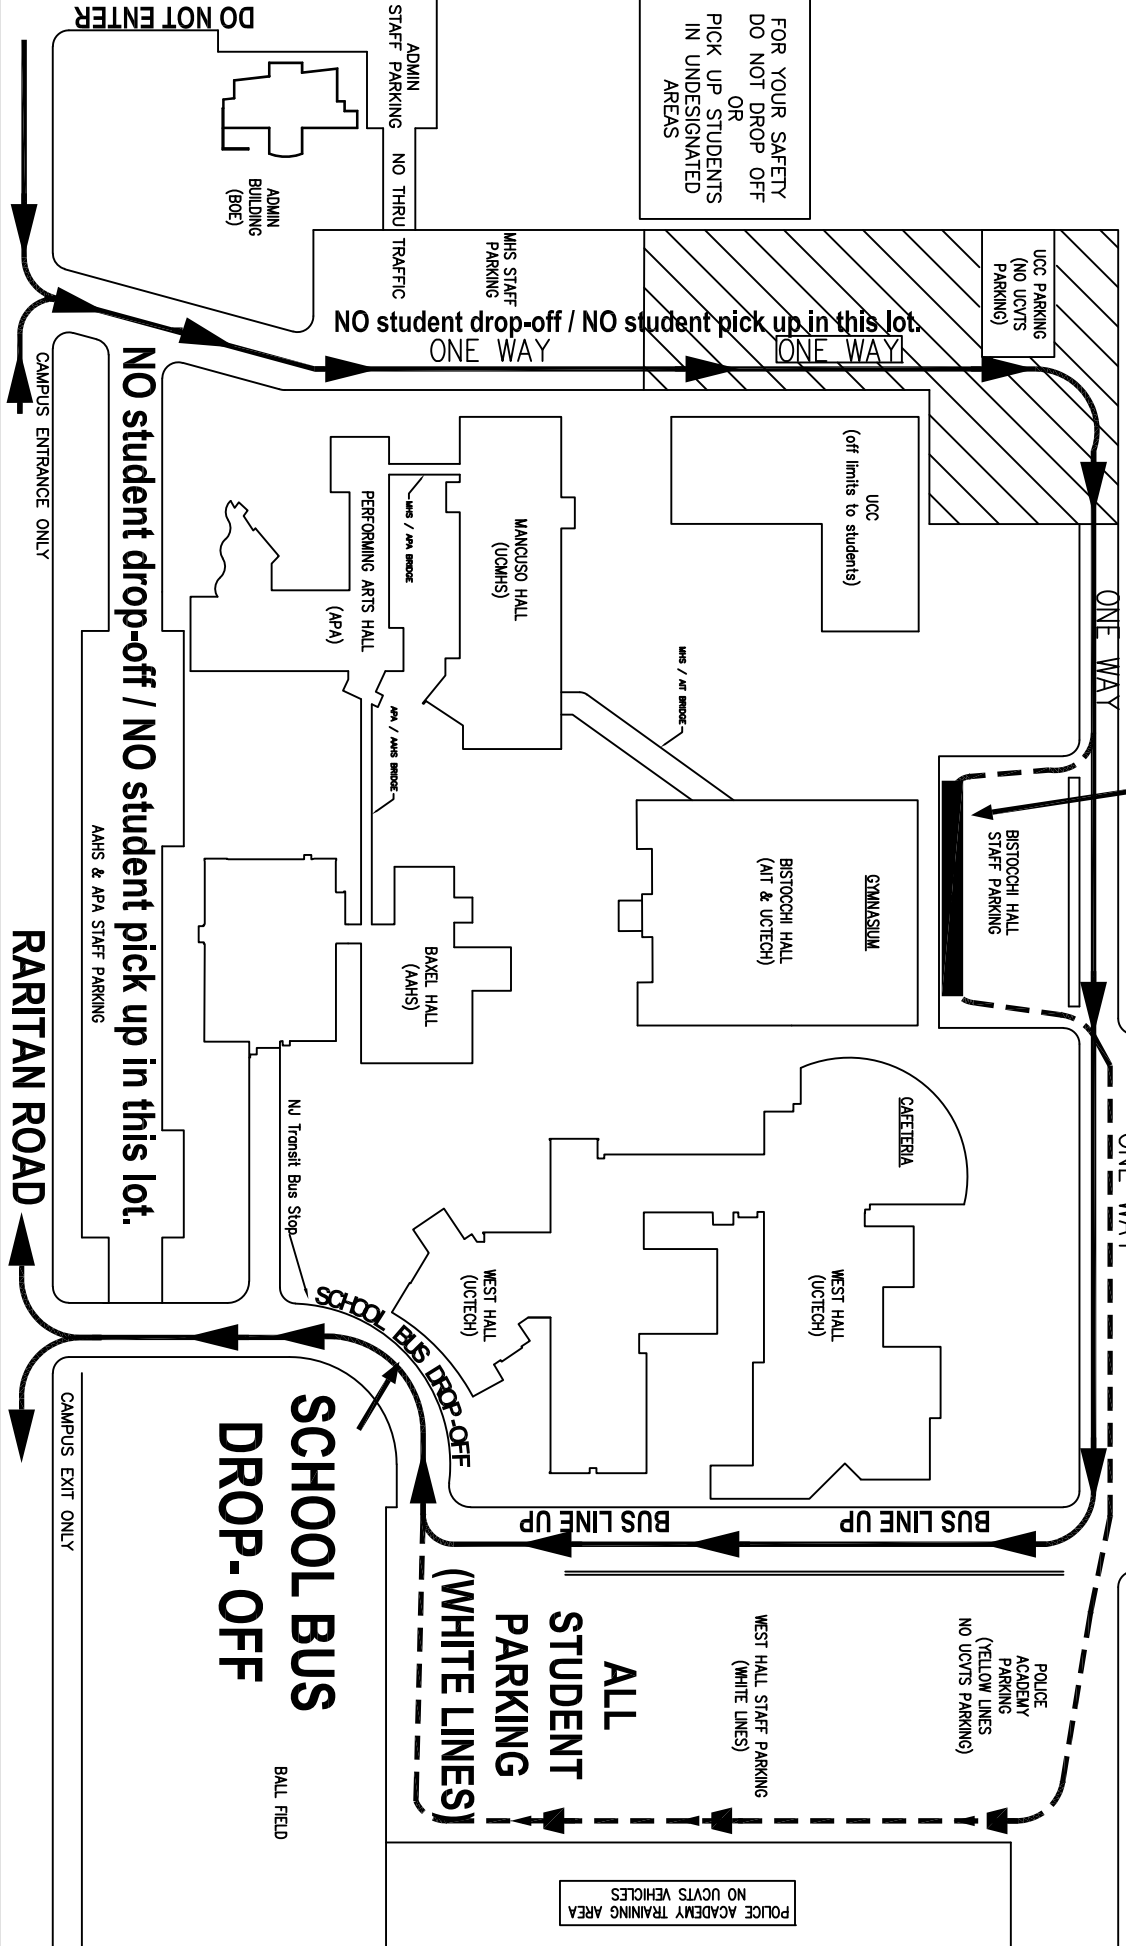

UNION COUNTY VO-TECH CAMPUS

STUDENT DROP OFF & PICK UP AREA

DO NOT DROP STUDENTS OFF PRIOR TO 7:30AM

POLICE ACADEMY (off limits to students)

BUS ROUTE
PARENT ROUTE

FOR YOUR SAFETY DO NOT DROP OFF OR PICK UP STUDENTS IN UNDESIGNATED AREAS

NO student drop-off / NO student pick up in this lot.
ONE WAY

NO student drop-off / NO student pick up in this lot.

SCHOOL BUS DROP-OFF

ALL STUDENT PARKING (WHITE LINES)

POLICE ACADEMY TRAINING AREA NO UCVTs TRAINING VEHICLES