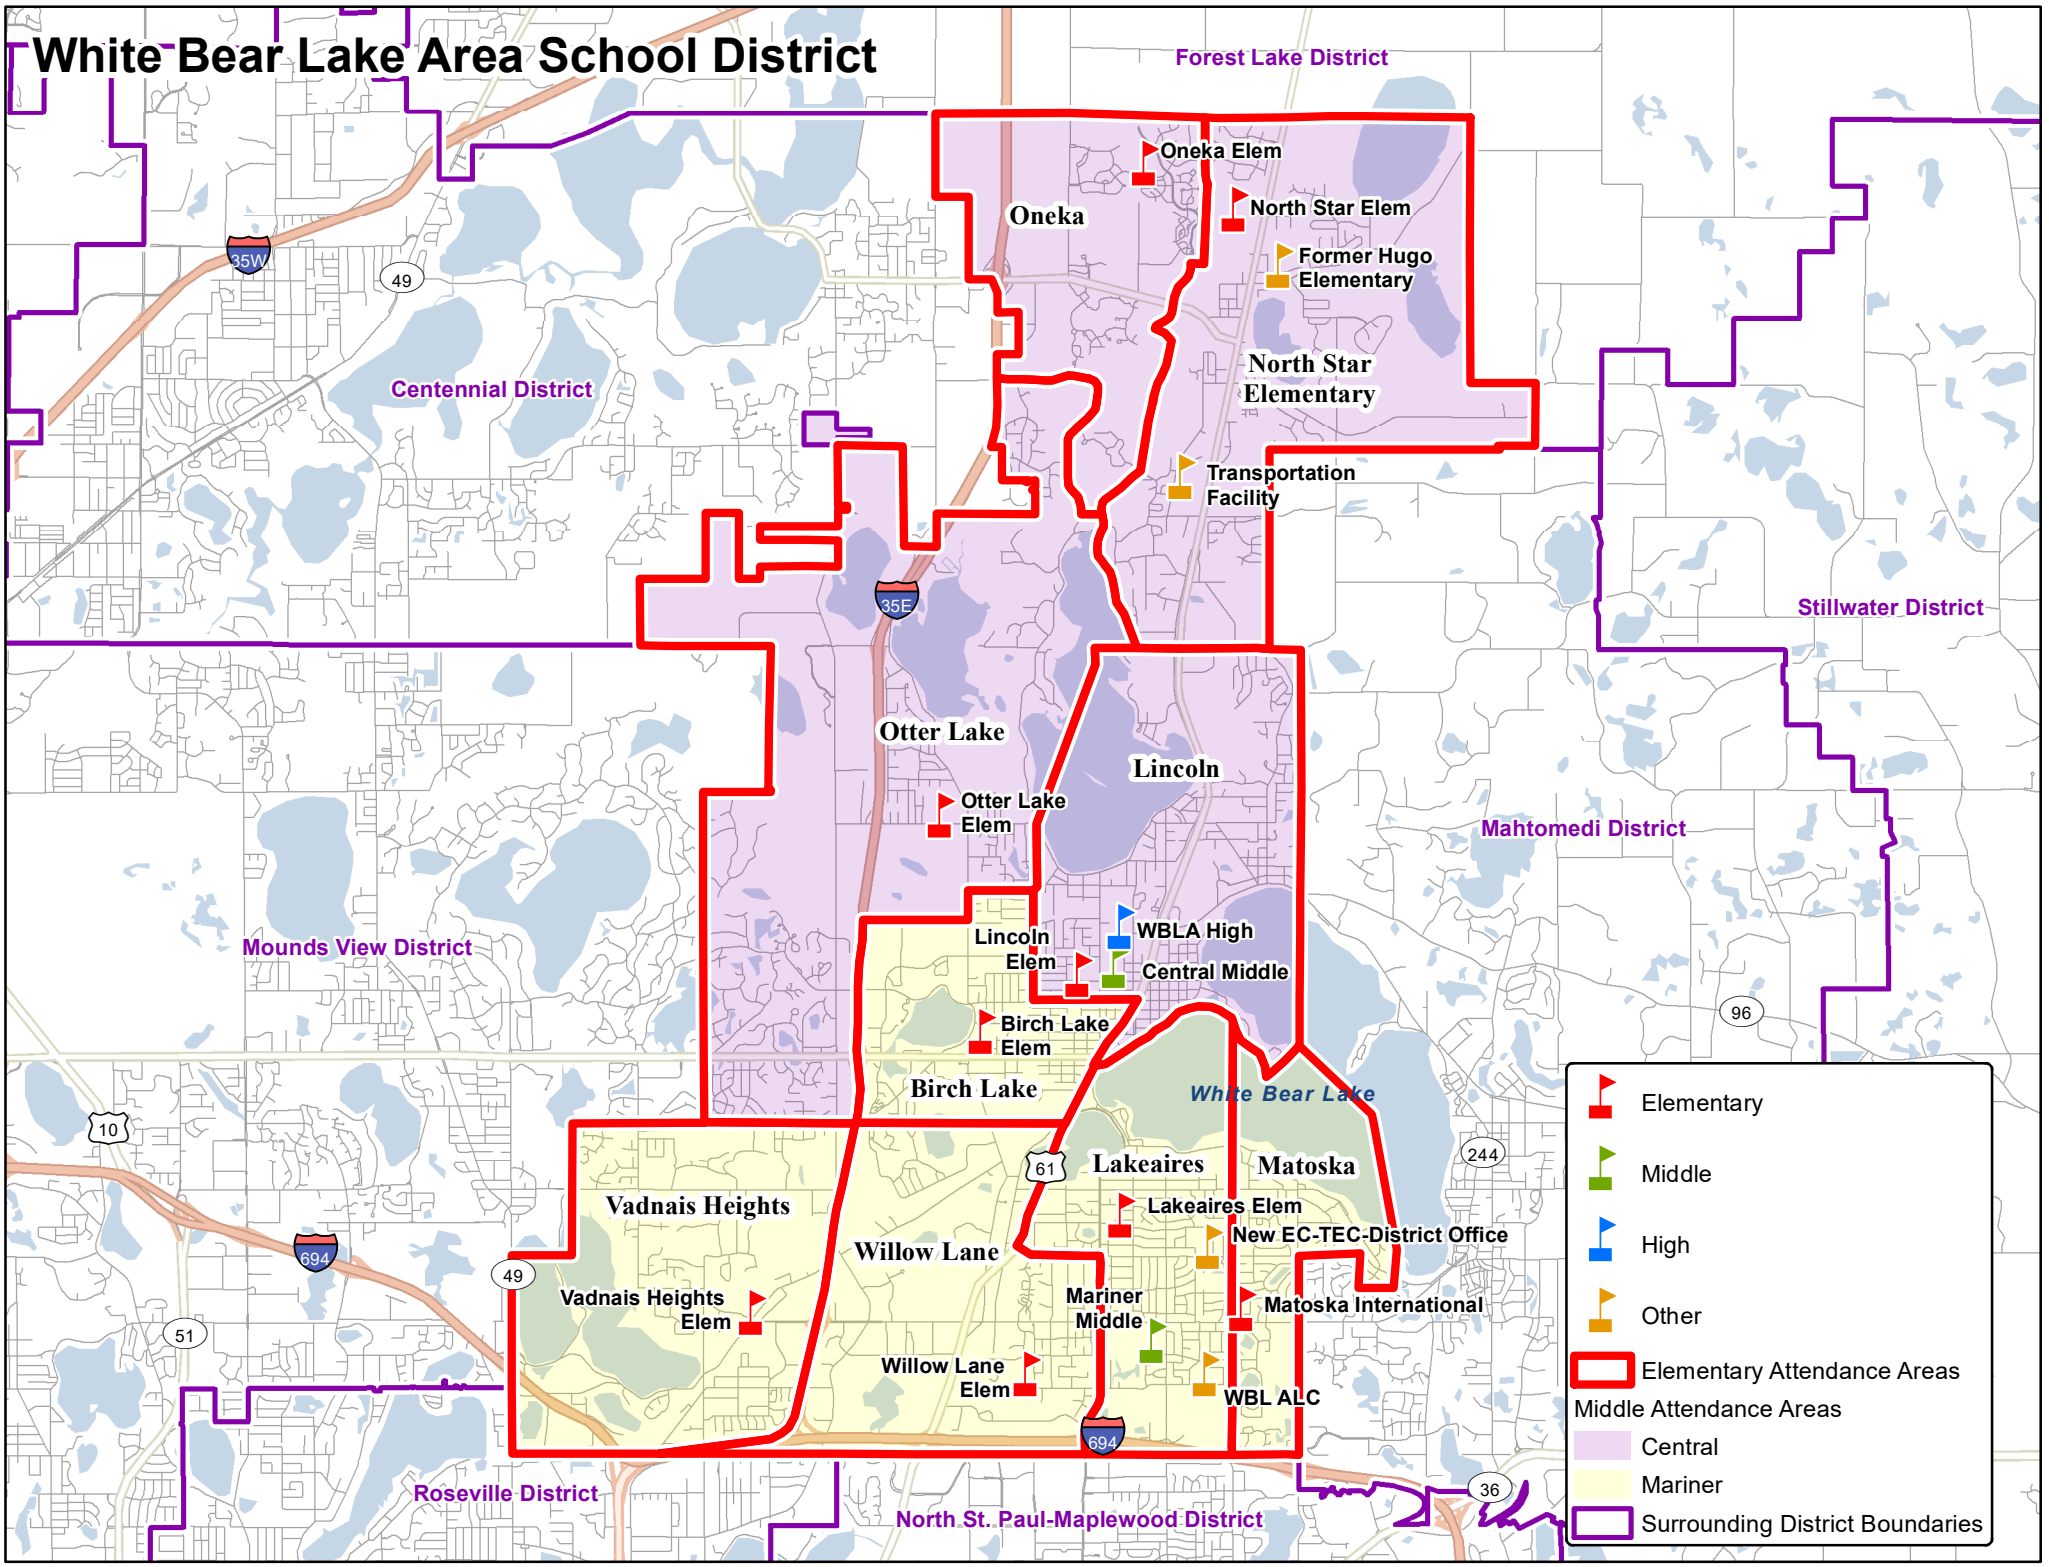

# White Bear Lake Area School District

	Elementary
	Middle
	High
	Other
	Elementary Attendance Areas
	Middle Attendance Areas
	Central
	Mariner
	Surrounding District Boundaries