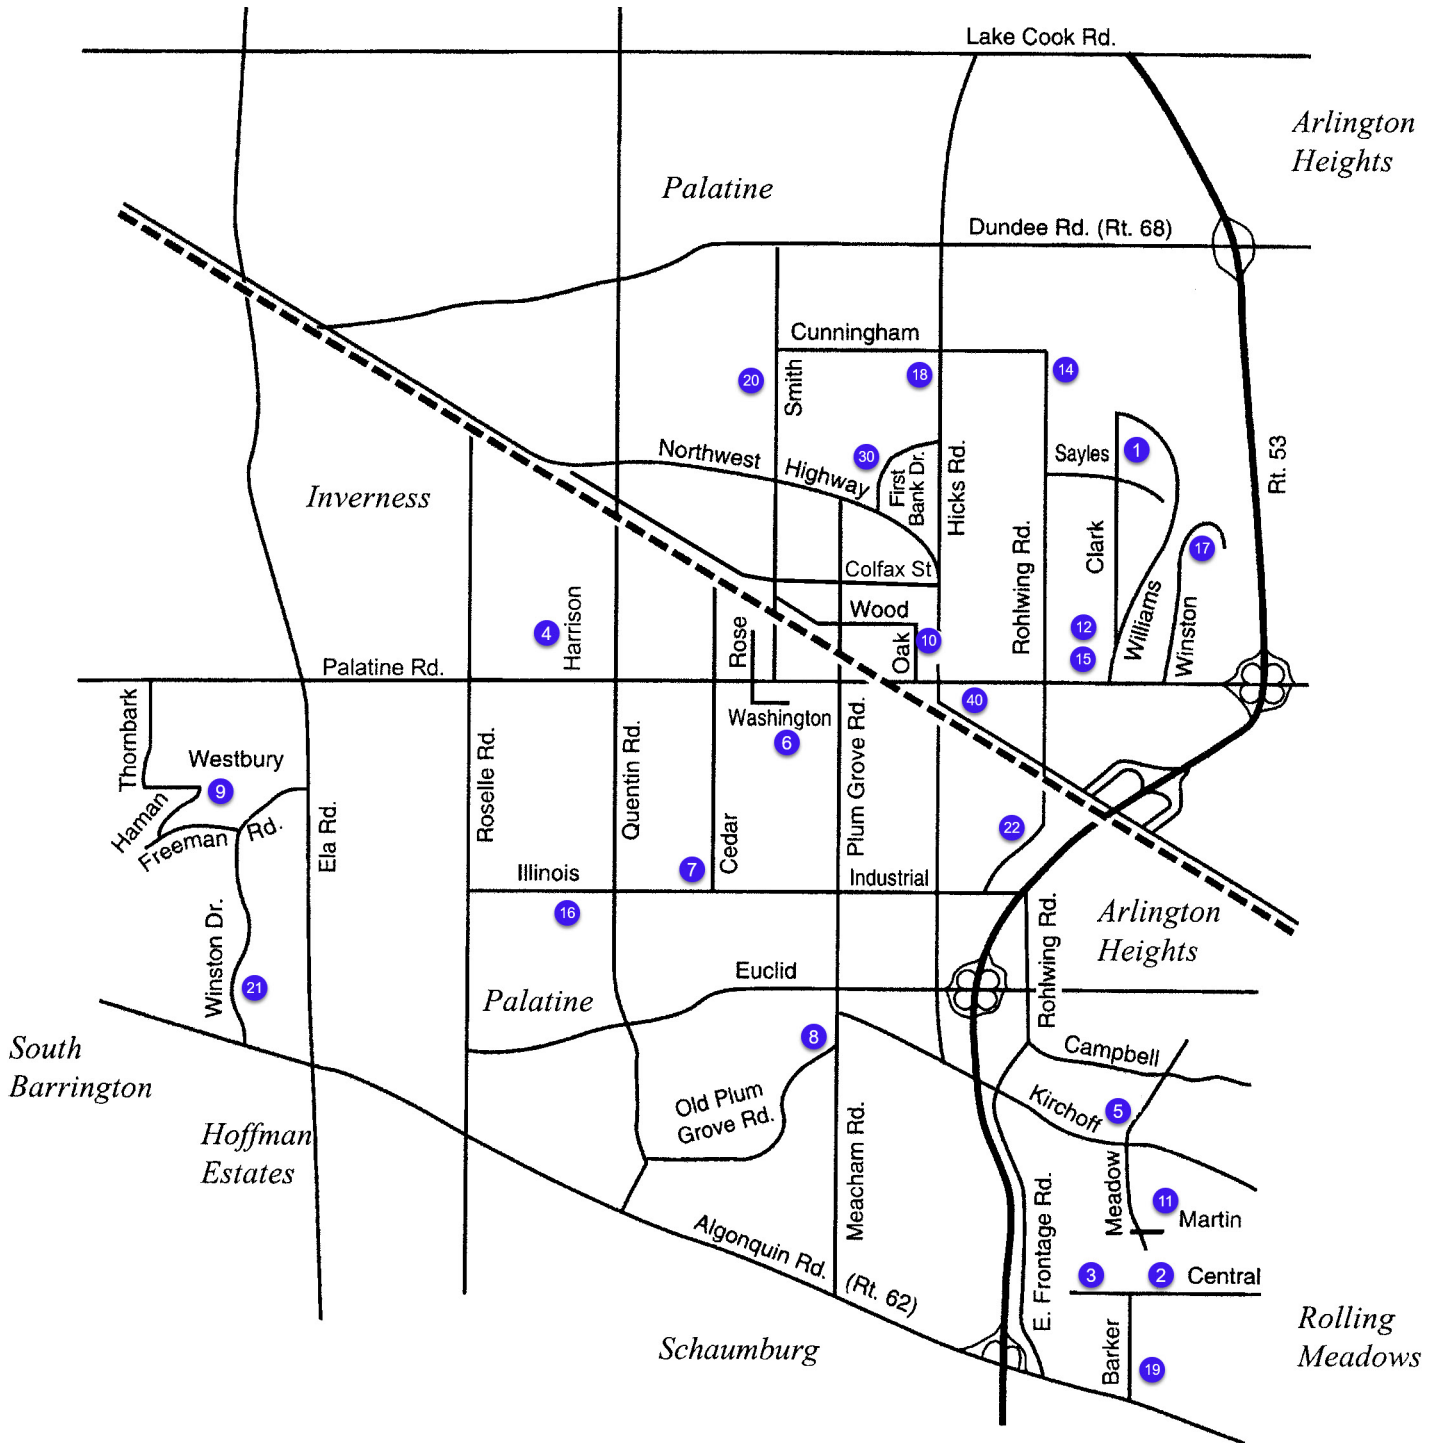

COMMUNITY CONSOLIDATED SCHOOL DISTRICT 15

BUILDING LOCATIONS

- 1 Jane Addams School
- 2 John G. Conyers Learning Academy
- 3 Central Road School
- 4 Marion Jordan School
- 5 Kimball Hill School
- 6 Stuart R. Paddock School
- 7 Pleasant Hill School
- 8 Plum Grove Middle School
- 9 Frank C. Whiteley School

- 10 Gray M. Sanborn School
- 11 Carl Sandburg Middle School
- 12 Winston Campus Middle School
- 14 Virginia Lake School
- 15 Winston Campus Elementary
- 16 Hunting Ridge School
- 17 Lake Louise School
- 18 Lincoln School
- 19 Willow Bend School

- 20 Walter R. Sundling Middle School
School Nutrition Services
Transportation
- 21 Thomas Jefferson Middle School
- 22 Maintenance/Warehouse Facility
- 30 Joseph M. Kiszka
Educational Service Center
- 40 Technology Services