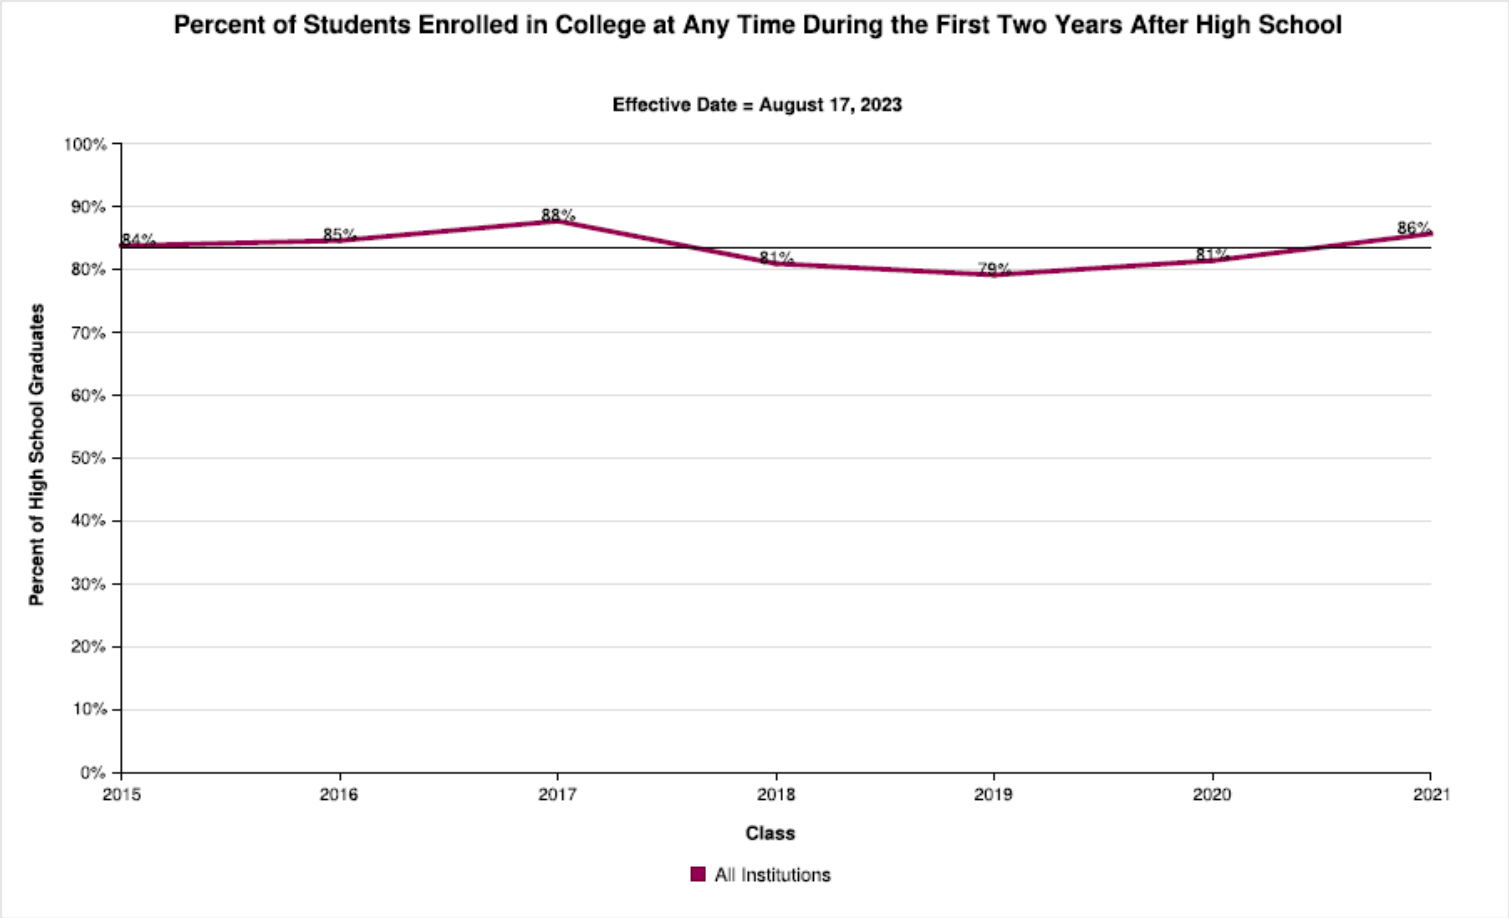

National Student Clearinghouse Report

November 16, 2023

Sharon Cuseo

Assistant Superintendent, Instructional Services

The National Student Clearinghouse

- ▶ The National Clearinghouse database contains more than 144 million student records from 3600 participating colleges and universities. It provides K-12 school districts the ability to track college enrollment, persistence, and college graduation rates of Burbank Unified School District students.

Who Participates?

- ▶ **97%** of students enrolled in private and public colleges and universities
- ▶ **21,500** participating high schools
- ▶ **70%** of students enrolled in participating high schools.

Percent of Students Enrolled in College Immediately After High School by Institution Location

79% All, 73% In State, 6% Out of State

AVG = 77%

Percent of Students Enrolled in college at Any Time During the First Two Years After High School - 86%