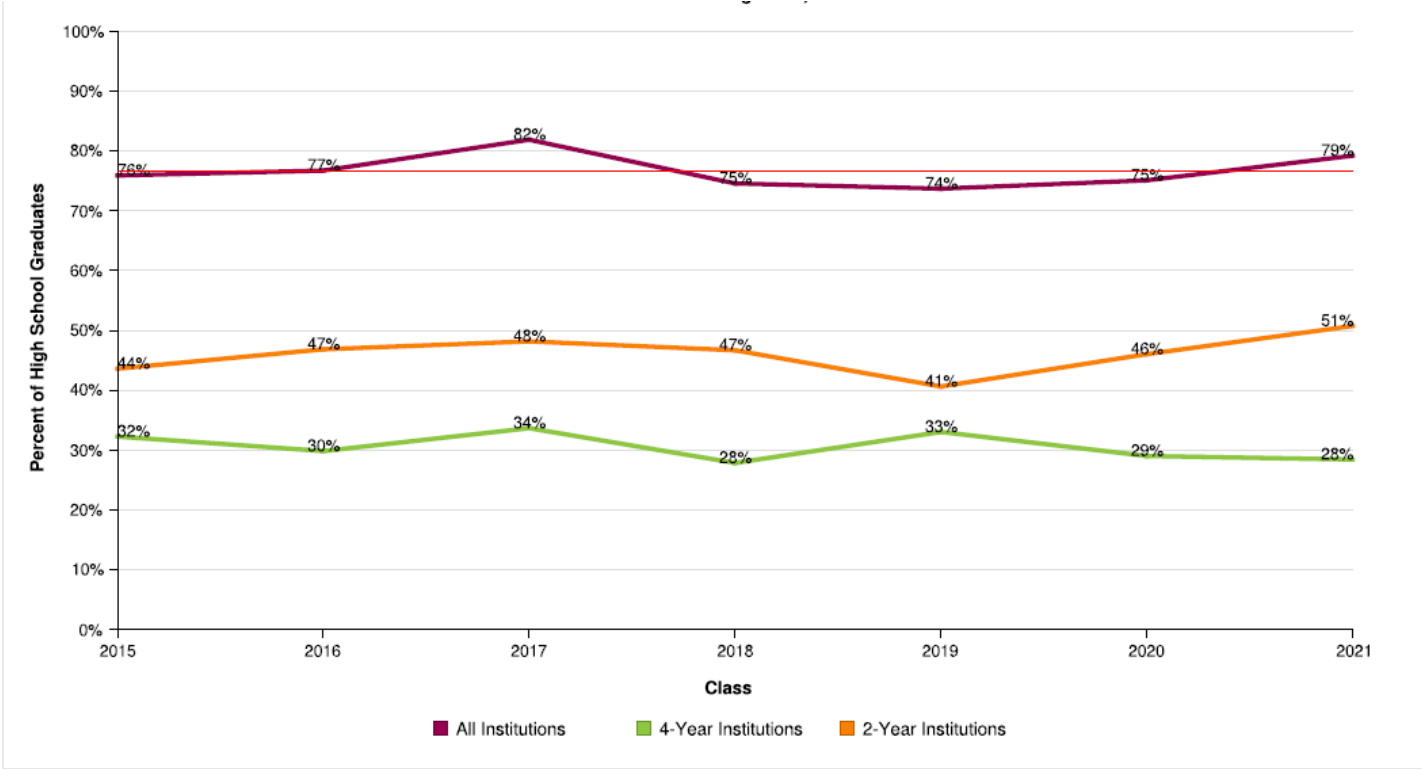

National Student Clearinghouse Report

November 16, 2023

Sharon Cuseo

Assistant Superintendent, Instructional Services

The National Student Clearinghouse

- ▶ The National Clearinghouse database contains more than 144 million student records from 3600 participating colleges and universities. It provides K-12 school districts the ability to track college enrollment, persistence, and college graduation rates of Burbank Unified School District students.

Who Participates?

- ▶ **97%** of students enrolled in private and public colleges and universities
- ▶ **21,500** participating high schools
- ▶ **70%** of students enrolled in participating high schools.

Percent of Students Enrolled in College Immediately After High School by Institution Location

79% All, 73% In State, 6% Out of State

AVG = 77%

Percent of Students Enrolled in college at Any Time During the First Two Years After High School - 86%

AVG = 83%

Percent of Students Who Returned for a Second Year (freshman to sophomore persistence) by Institutional Location- 91%

AVG = 91%

Percent of Students Enrolled in college Immediately After High School by Institutional Level