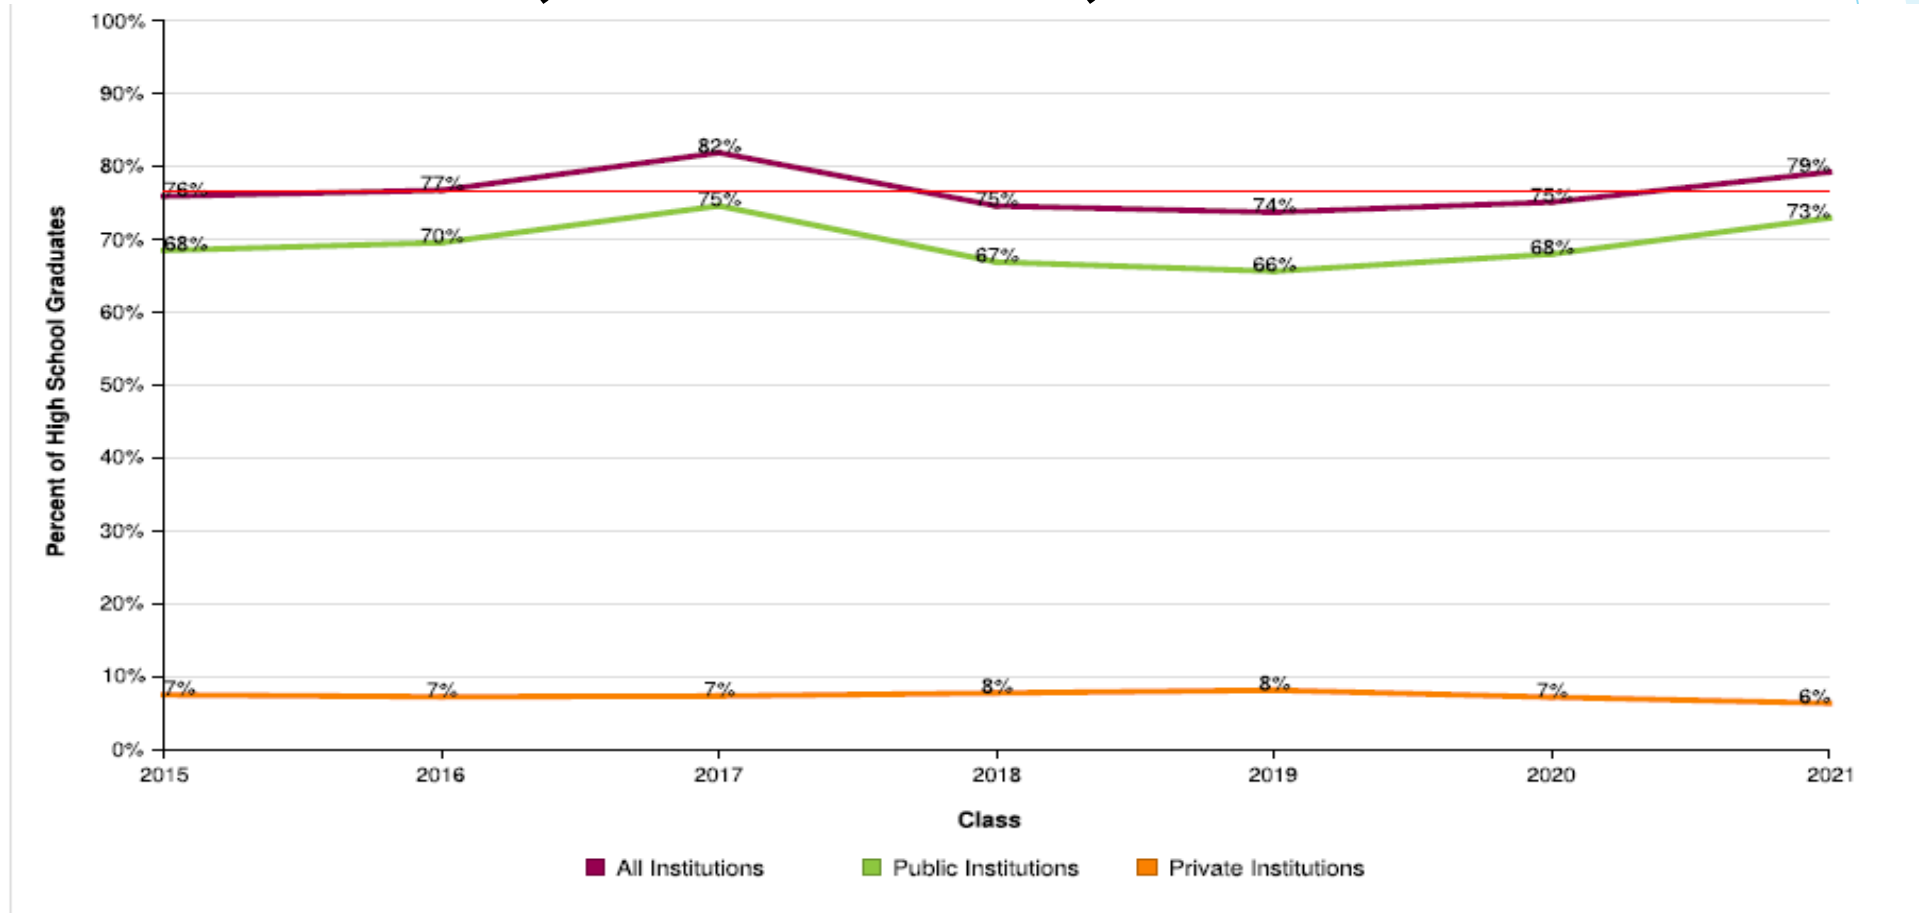

National Student Clearinghouse Report

November 16, 2023

Sharon Cuseo

Assistant Superintendent, Instructional Services

The National Student Clearinghouse

- ▶ The National Clearinghouse database contains more than 144 million student records from 3600 participating colleges and universities. It provides K-12 school districts the ability to track college enrollment, persistence, and college graduation rates of Burbank Unified School District students.

Who Participates?

- ▶ **97%** of students enrolled in private and public colleges and universities
- ▶ **21,500** participating high schools
- ▶ **70%** of students enrolled in participating high schools.

Percent of Students Enrolled in College Immediately After High School by Institution Location

79% All, 73% In State, 6% Out of State

AVG = 77%

Percent of Students Enrolled in college at Any Time During the First Two Years After High School - 86%