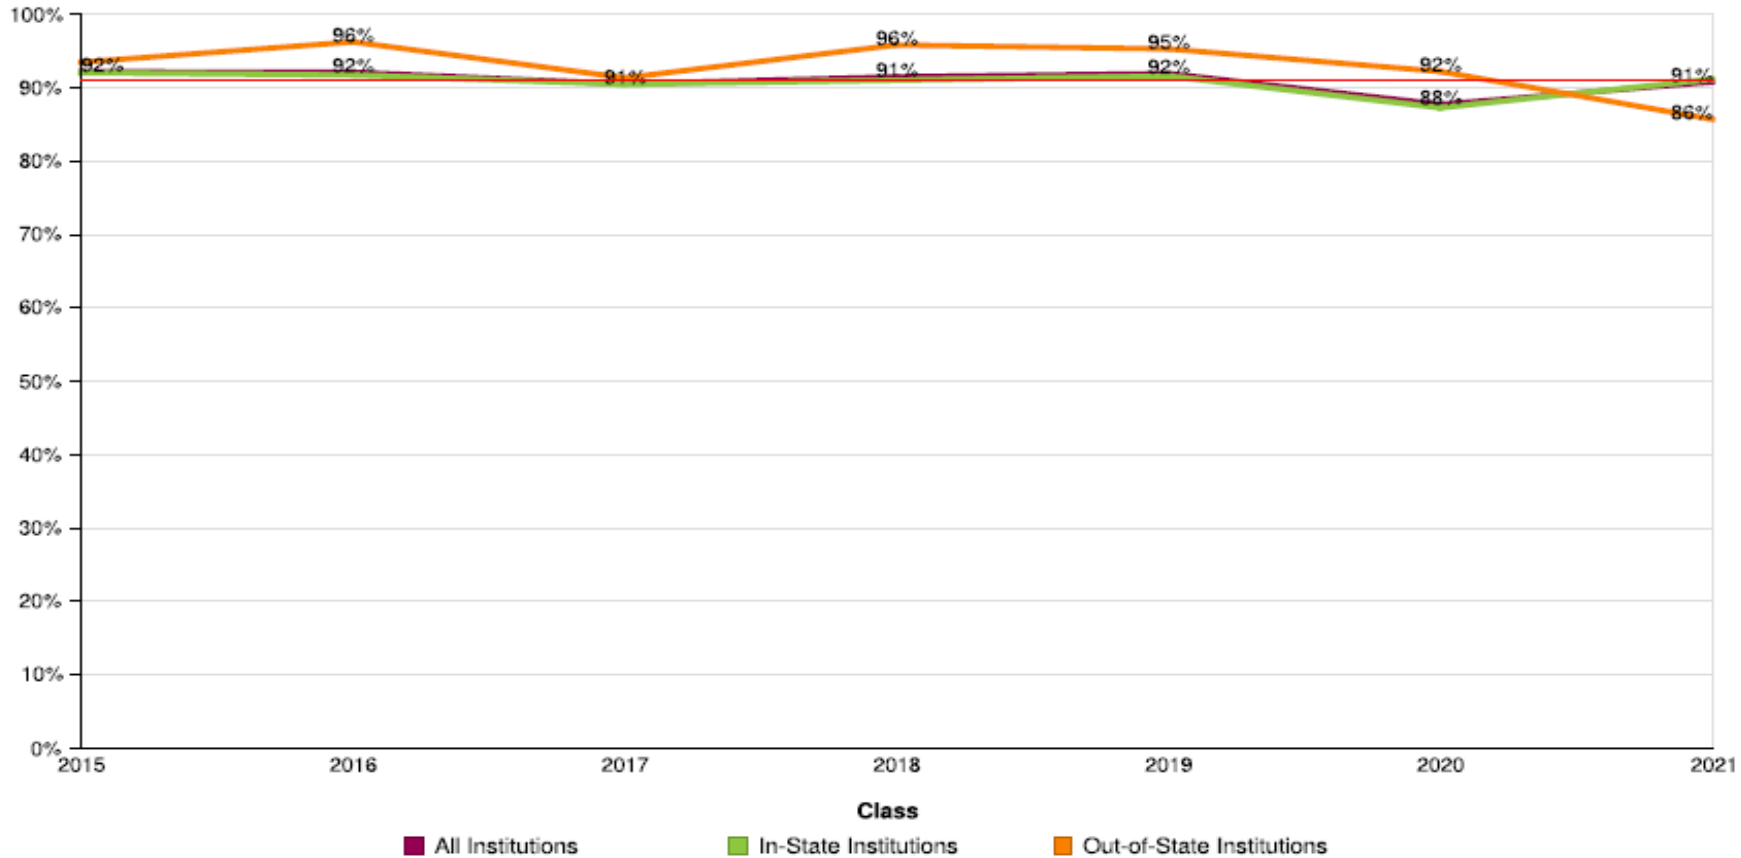

National Student Clearinghouse Report

November 16, 2023

Sharon Cuseo

Assistant Superintendent, Instructional Services

The National Student Clearinghouse

- ▶ The National Clearinghouse database contains more than 144 million student records from 3600 participating colleges and universities. It provides K-12 school districts the ability to track college enrollment, persistence, and college graduation rates of Burbank Unified School District students.

Who Participates?

- ▶ **97%** of students enrolled in private and public colleges and universities
- ▶ **21,500** participating high schools
- ▶ **70%** of students enrolled in participating high schools.

Percent of Students Enrolled in College Immediately After High School by Institution Location

79% All, 73% In State, 6% Out of State

AVG = 77%

Percent of Students Enrolled in college at Any Time During the First Two Years After High School - 86%

AVG = 83%

Percent of Students Who Returned for a Second Year (freshman to sophomore persistence) by Institutional Location- 91%

AVG = 91%

Percent of Students Enrolled in college Immediately After High School by Institutional Level