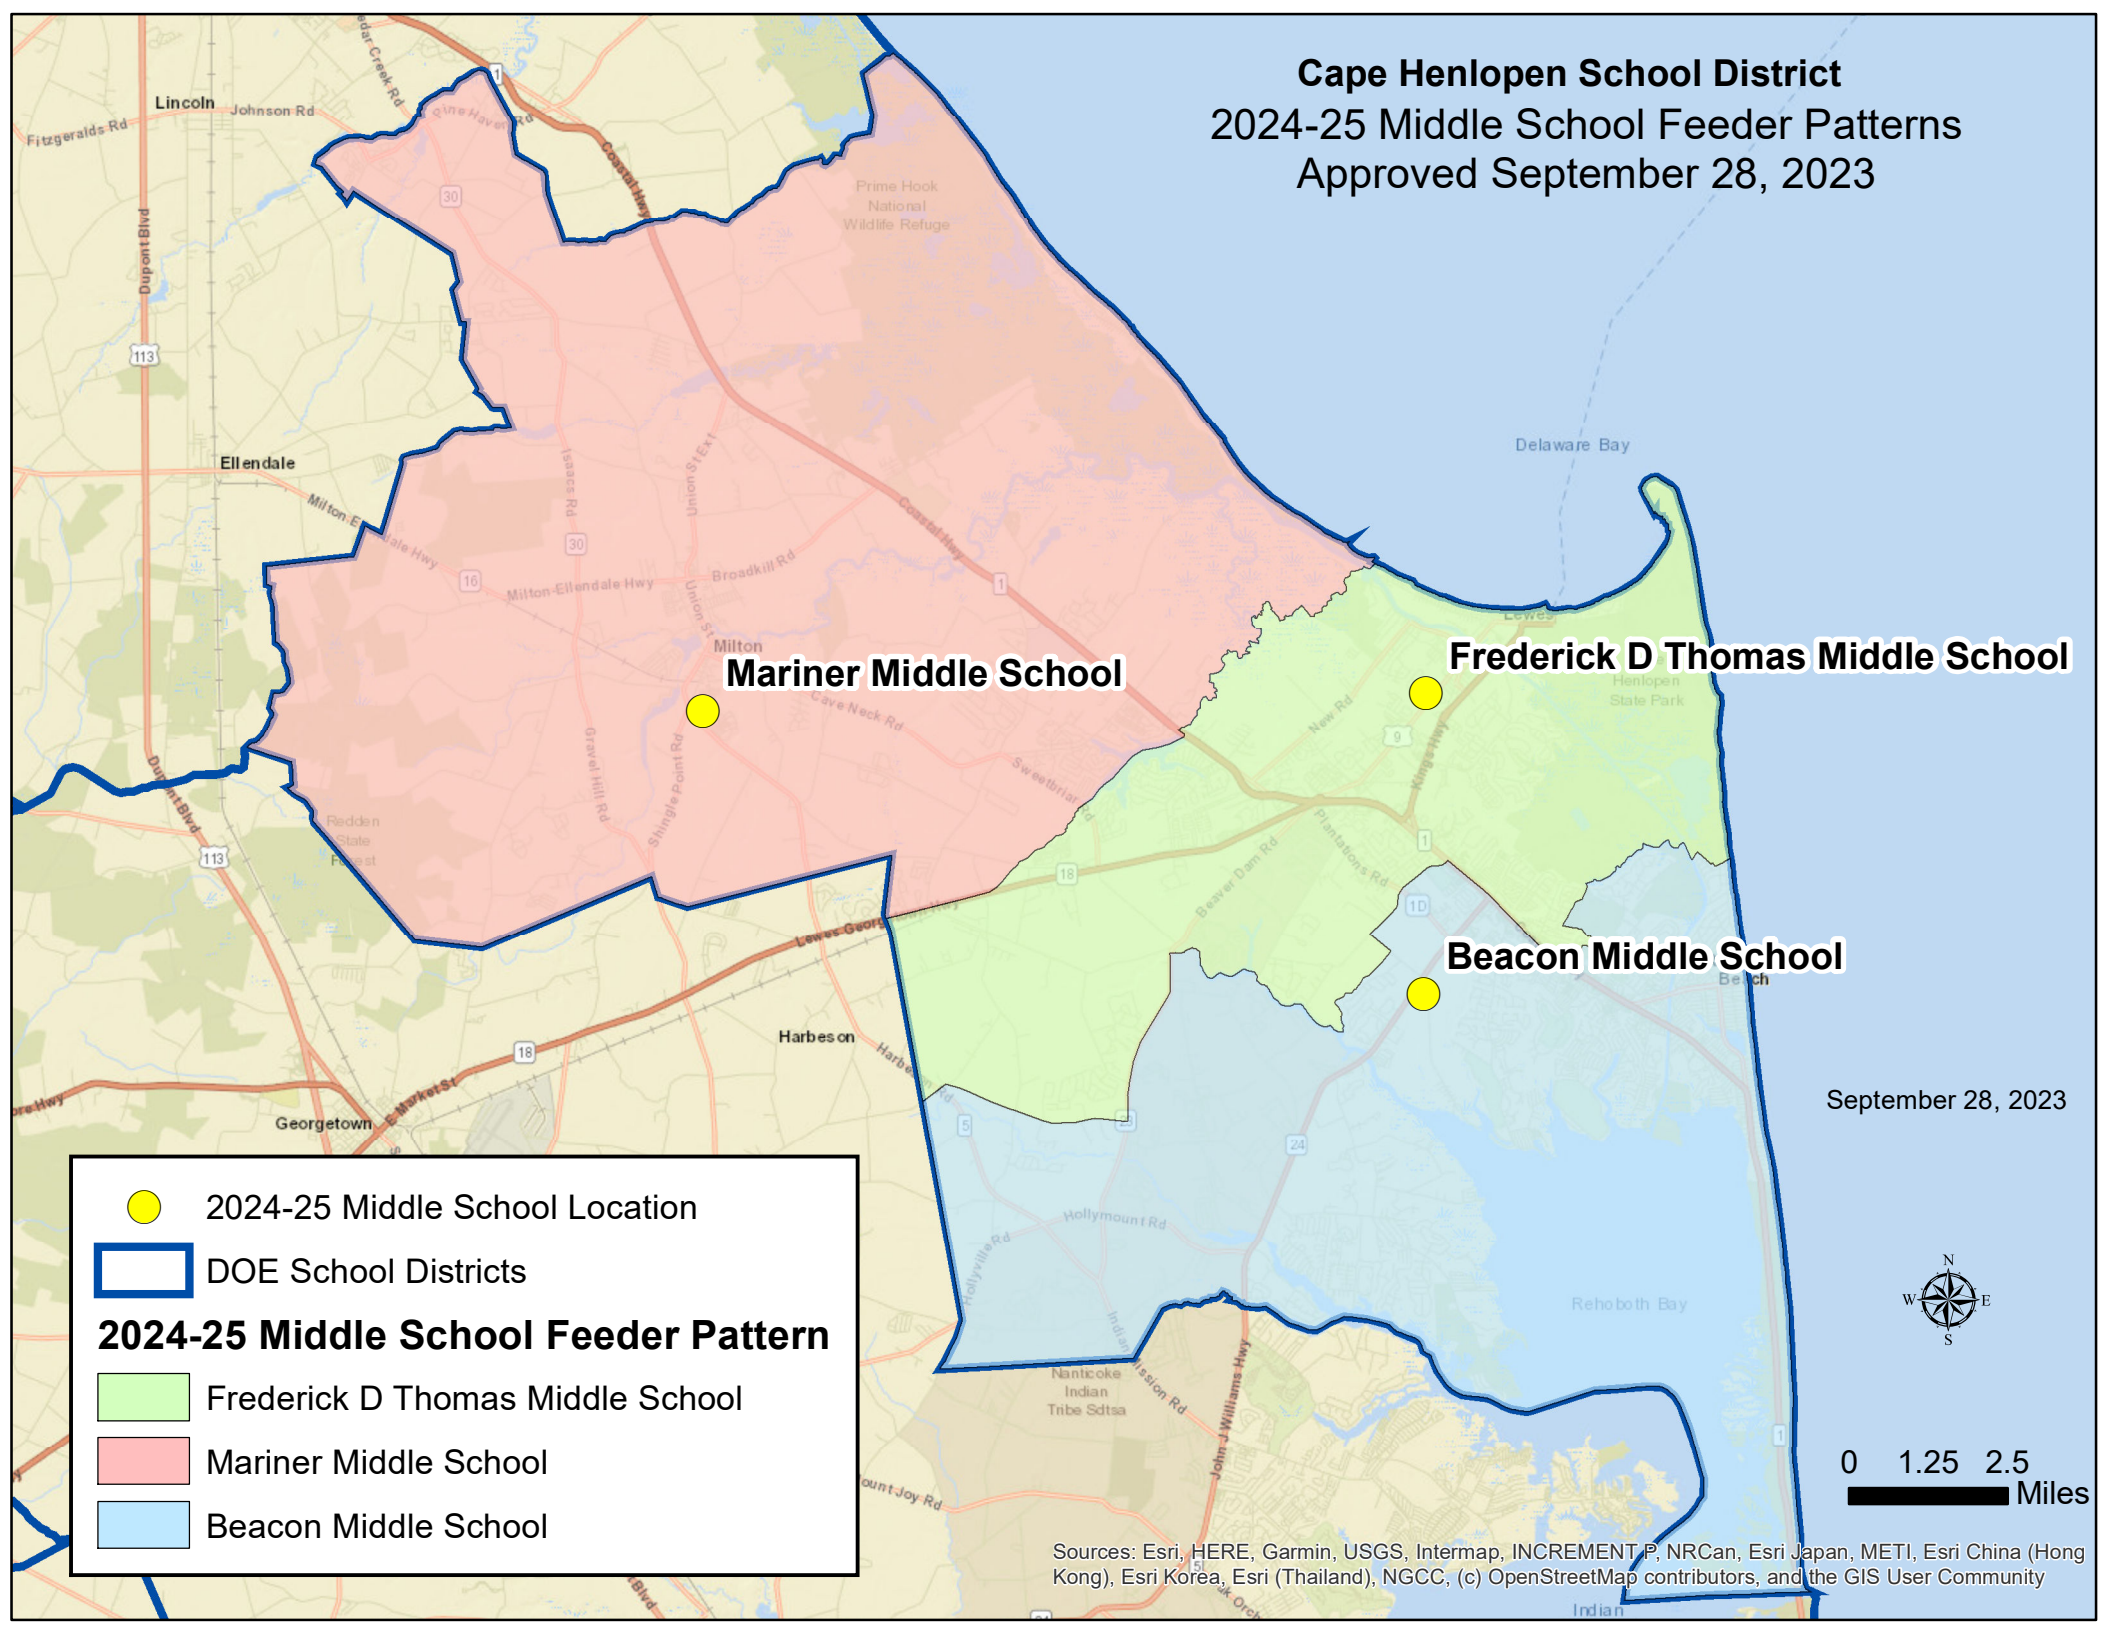

Cape Henlopen School District
2024-25 Middle School Feeder Patterns
Approved September 28, 2023

Mariner Middle School

Frederick D Thomas Middle School

Beacon Middle School

● 2024-25 Middle School Location

▭ DOE School Districts

2024-25 Middle School Feeder Pattern

▭ Frederick D Thomas Middle School

▭ Mariner Middle School

▭ Beacon Middle School

September 28, 2023

0 1.25 2.5 Miles

Sources: Esri, HERE, Garmin, USGS, Intermap, INCREMENT P, NRCan, Esri Japan, METI, Esri China (Hong Kong), Esri Korea, Esri (Thailand), NGCC, (c) OpenStreetMap contributors, and the GIS User Community