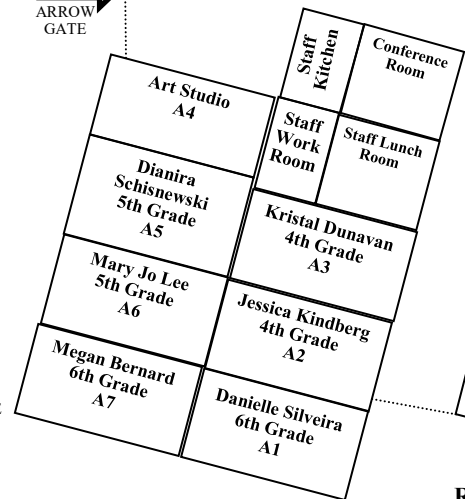

**Walnut Elementary
Education Center**
 4219 N. Walnut Rd.
 Turlock, CA 95382
 Phone: 209-226-6161 / Fax: 664-9970
<https://www.turlock.k12.ca.us/walnut>

Updated 6/2024

**Discovery Dynamos
Math & Science**

**Renaissance Rays
Visual & Performing Arts**

Walnut Road

Springer Drive