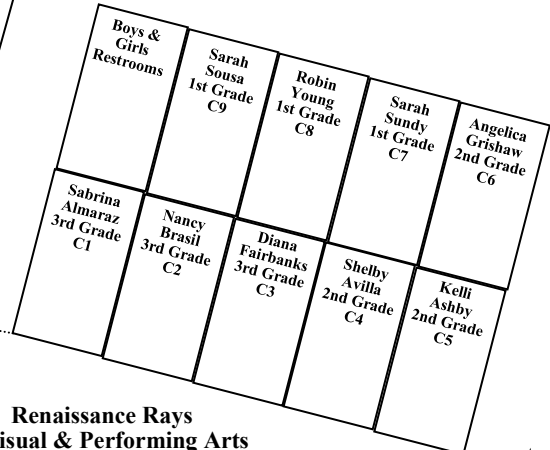

**Renaissance Rays
Visual & Performing Arts**

Walnut Road

Springer Drive