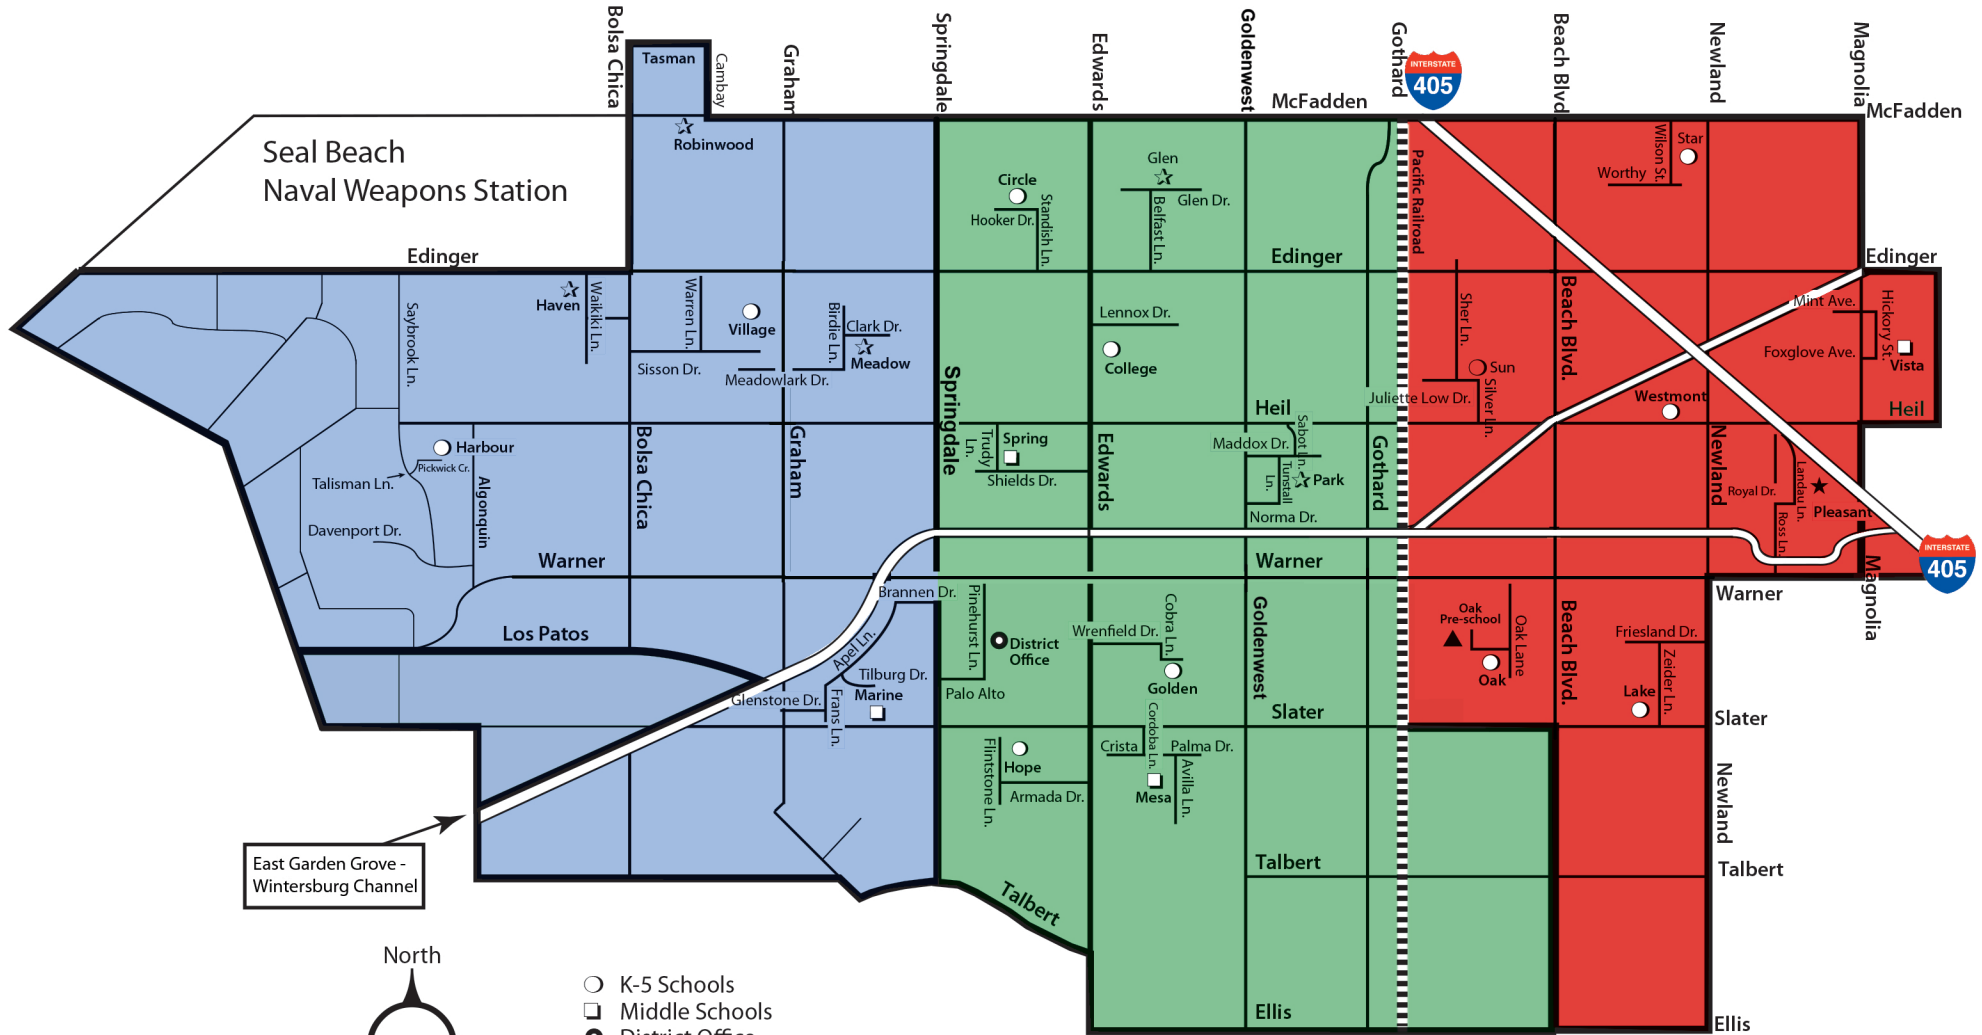

# Ocean View School District

## 6 - 8 Schools

### Attendance Boundary Map

East Garden Grove - Wintersburg Channel

- K-5 Schools
- ◻ Middle Schools
- ◼ District Office
- ☆ Closed School Sites
- ▲ Oak View Preschool & Ed. Resource Center
- ★ Pleasant View