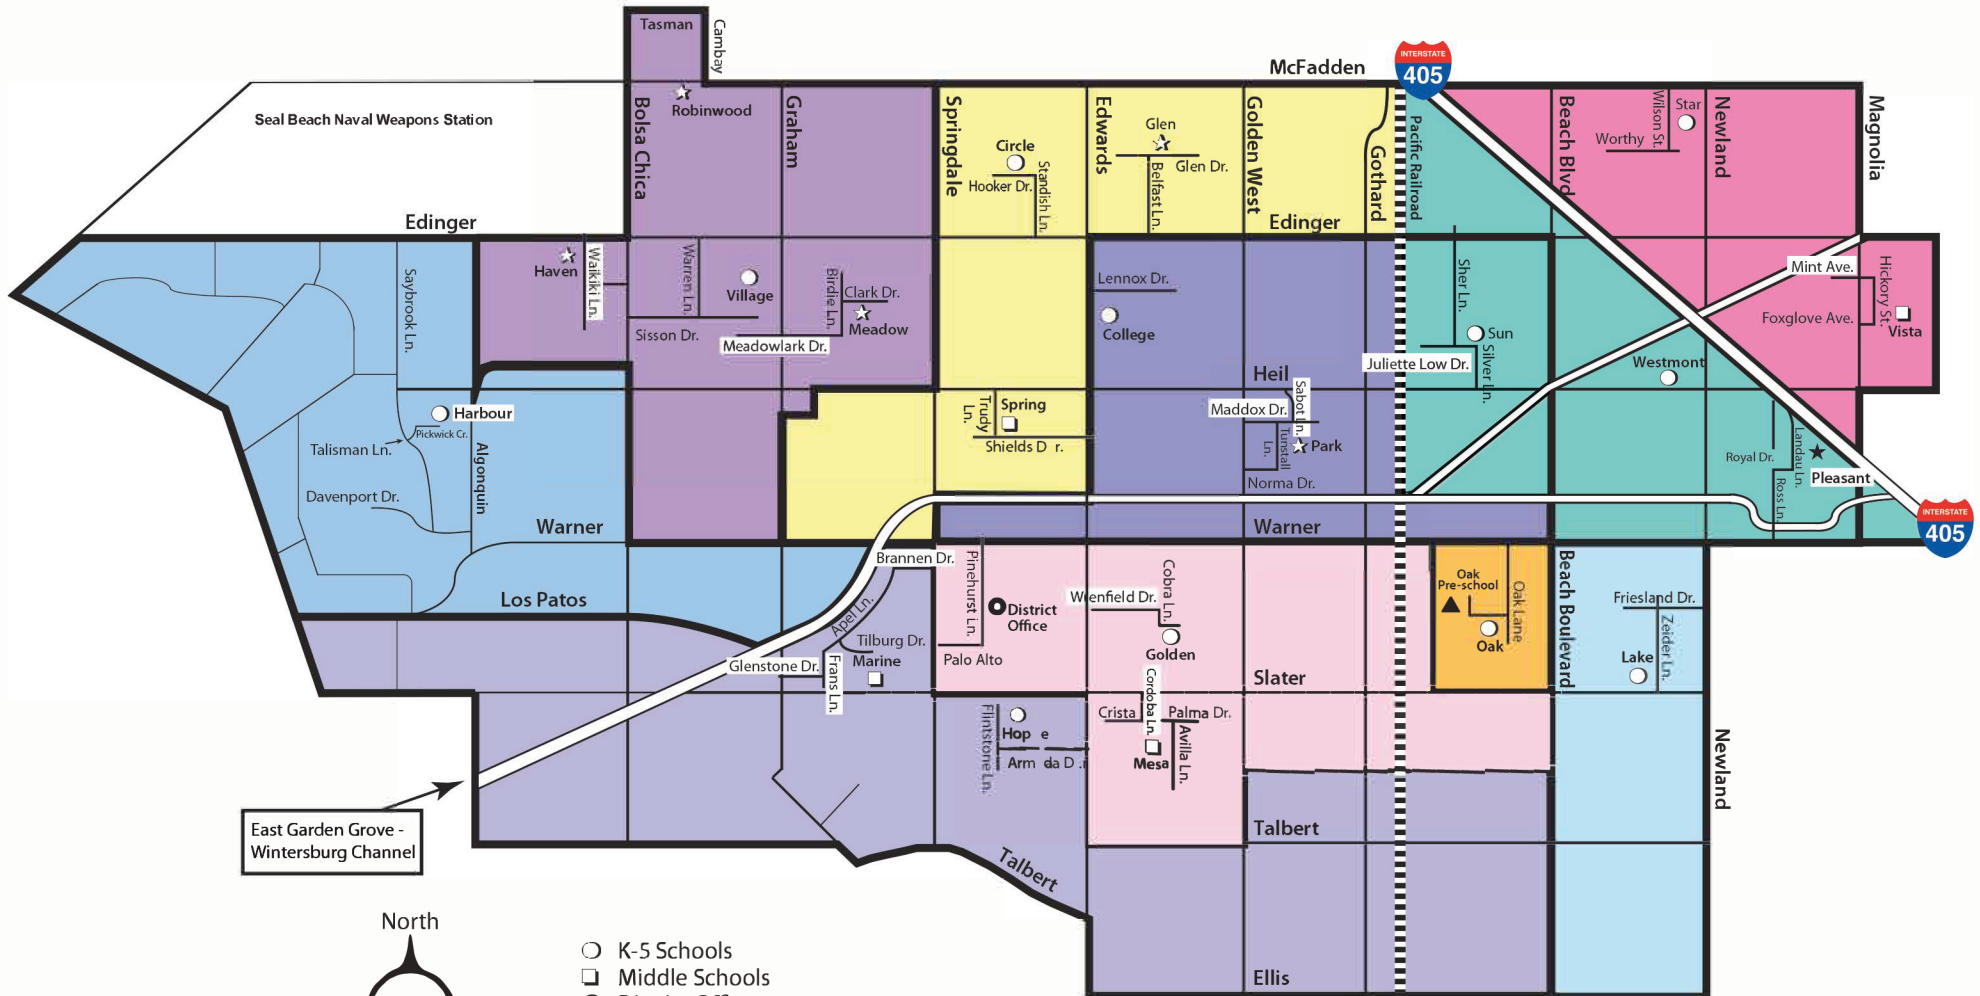

Ocean View School District

K - 5 Schools

Attendance Boundary Map

East Garden Grove -
Wintersburg Channel

- K-5 Schools
- ◐ Middle Schools
- District Office
- ☆ Closed School Sites
- ▲ Oak View Preschool & Ed. Resource Center
- ★ Pleasant View