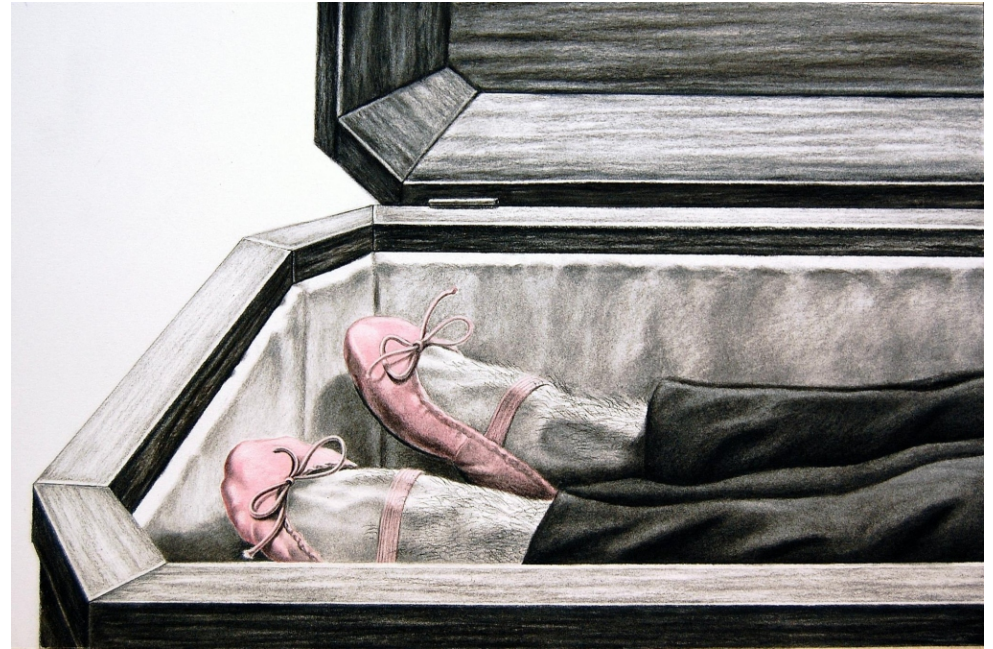

The MRHS Fine and Performing Arts Department
presents

Dearly Departed

A comedy
By **David Bottrell**
And **Jessie Jones**

Directed by Paul Teitelman

Production Assistant & Costumes: Roni Hoffmann

Set Design: Deb Crowder

Lighting Design: Alex Trombly

The Cast

Bud Turpin	Jordan Bolio
Raynelle	Molly MacLean
Ray-Bud	Jordan Bolio
Lucille	Rebecca Breen
Junior	Tucker R. Bettez
Suzanne	Lyndsay Goldsmith
Marguerite	Mollie Chandler
Royce	Mason Washer
Delightful	Sam Patch
Reverend Hooker	Nick Kelley
Veda	Becca Lencioni
Norval	Ian Noyes
Nadine	Brittini Dupont
Clyde	Ian Noyes
Juanita	Sarah Robinson

Dearly Departed