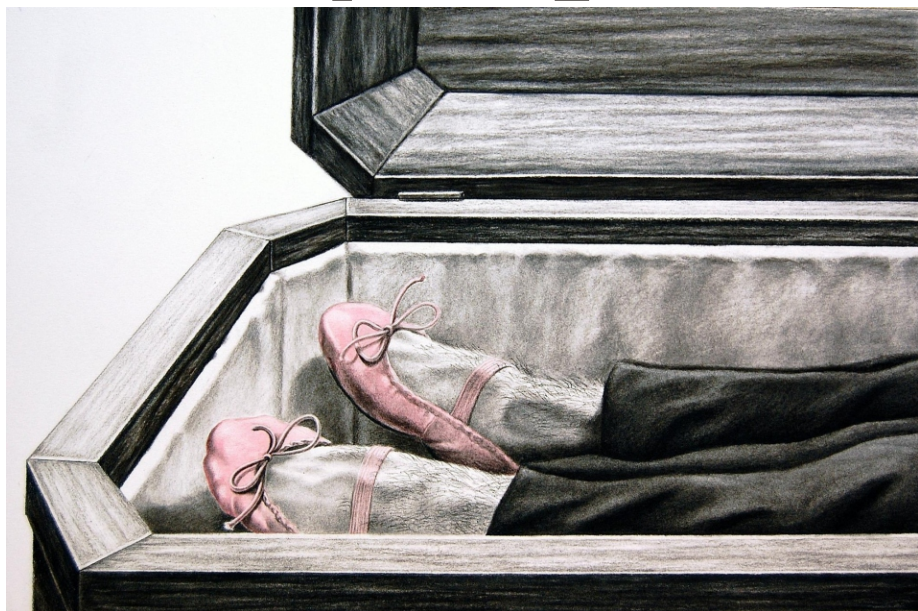

The MRHS Fine and Performing Arts Department
presents

Dearly Departed

A comedy
By **David Bottrell**
And **Jessie Jones**

Directed by Paul Teitelman

Production Assistant & Costumes: Roni Hoffmann

Set Design: Deb Crowder

Dearly Departed