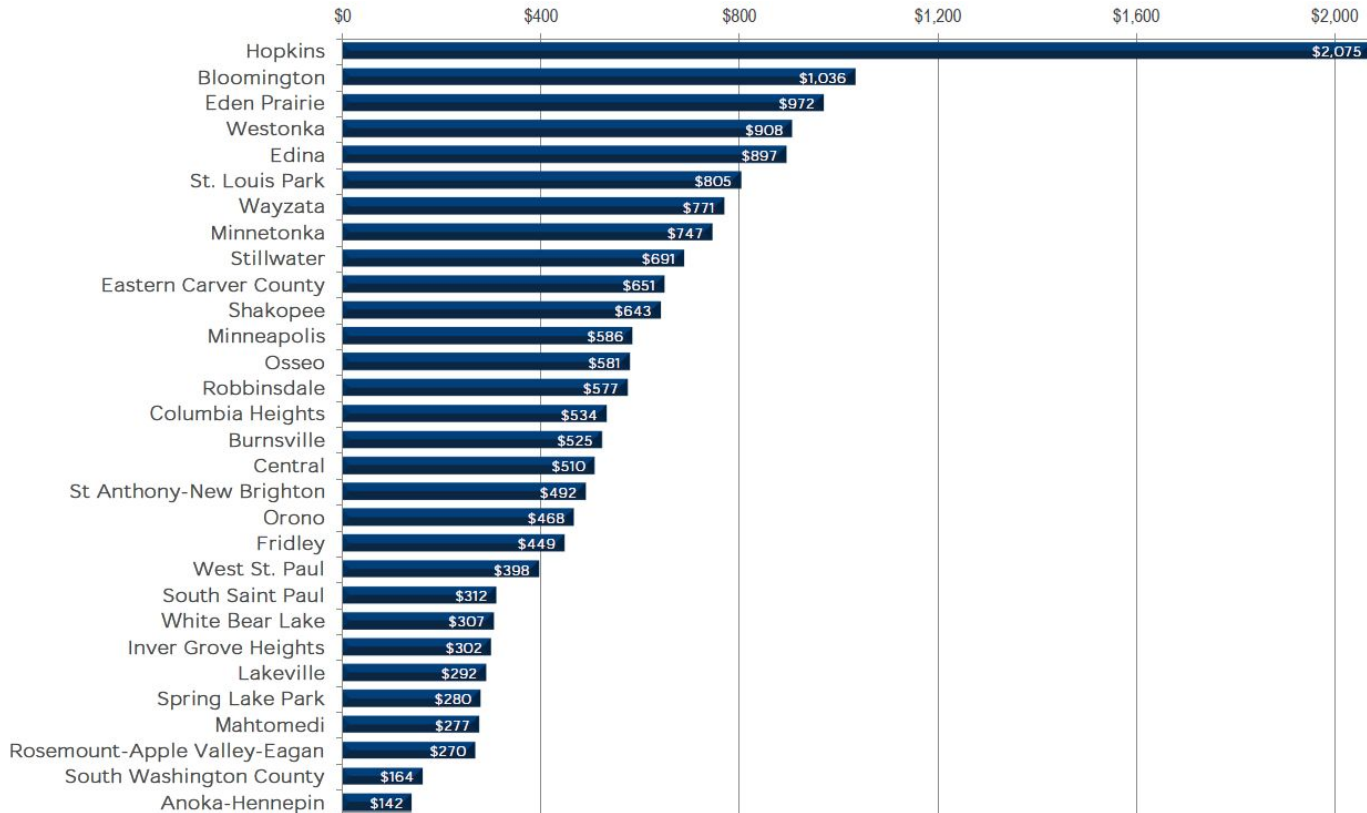

Seven county metro area school districts comparison

**Voter Approved Capital Project
Levy Authority Per Pupil Unit
Equivalent FY 2024-25**

Source: Taxes Payable 2024
Levy Certification Reports