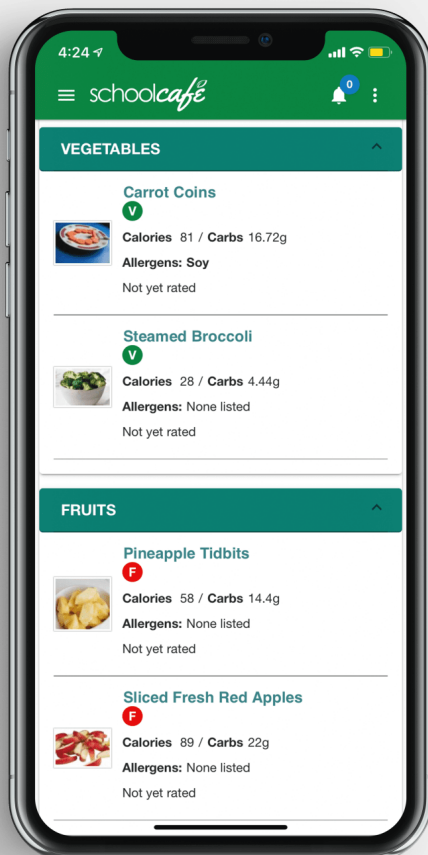

Nutri-Serve Food Management at *Eastampton*

Our menus have moved!

Nutri-Serve uses **digital menus** to make it easier for you to connect with all the information you need about your school meals including ingredients, nutrition information, allergens, and more. Starting this year our monthly menus can be accessed by desktop, laptop, or mobile through

schoolcafé

To Access Menus:

Scan the QR code with your phone's camera to download the **mobile app**. Or, go to the App Store and search "SchoolCafe". Once you have the app downloaded, search for

If you prefer to access the menus on a **laptop** or **desktop computer**, visit the menu here: