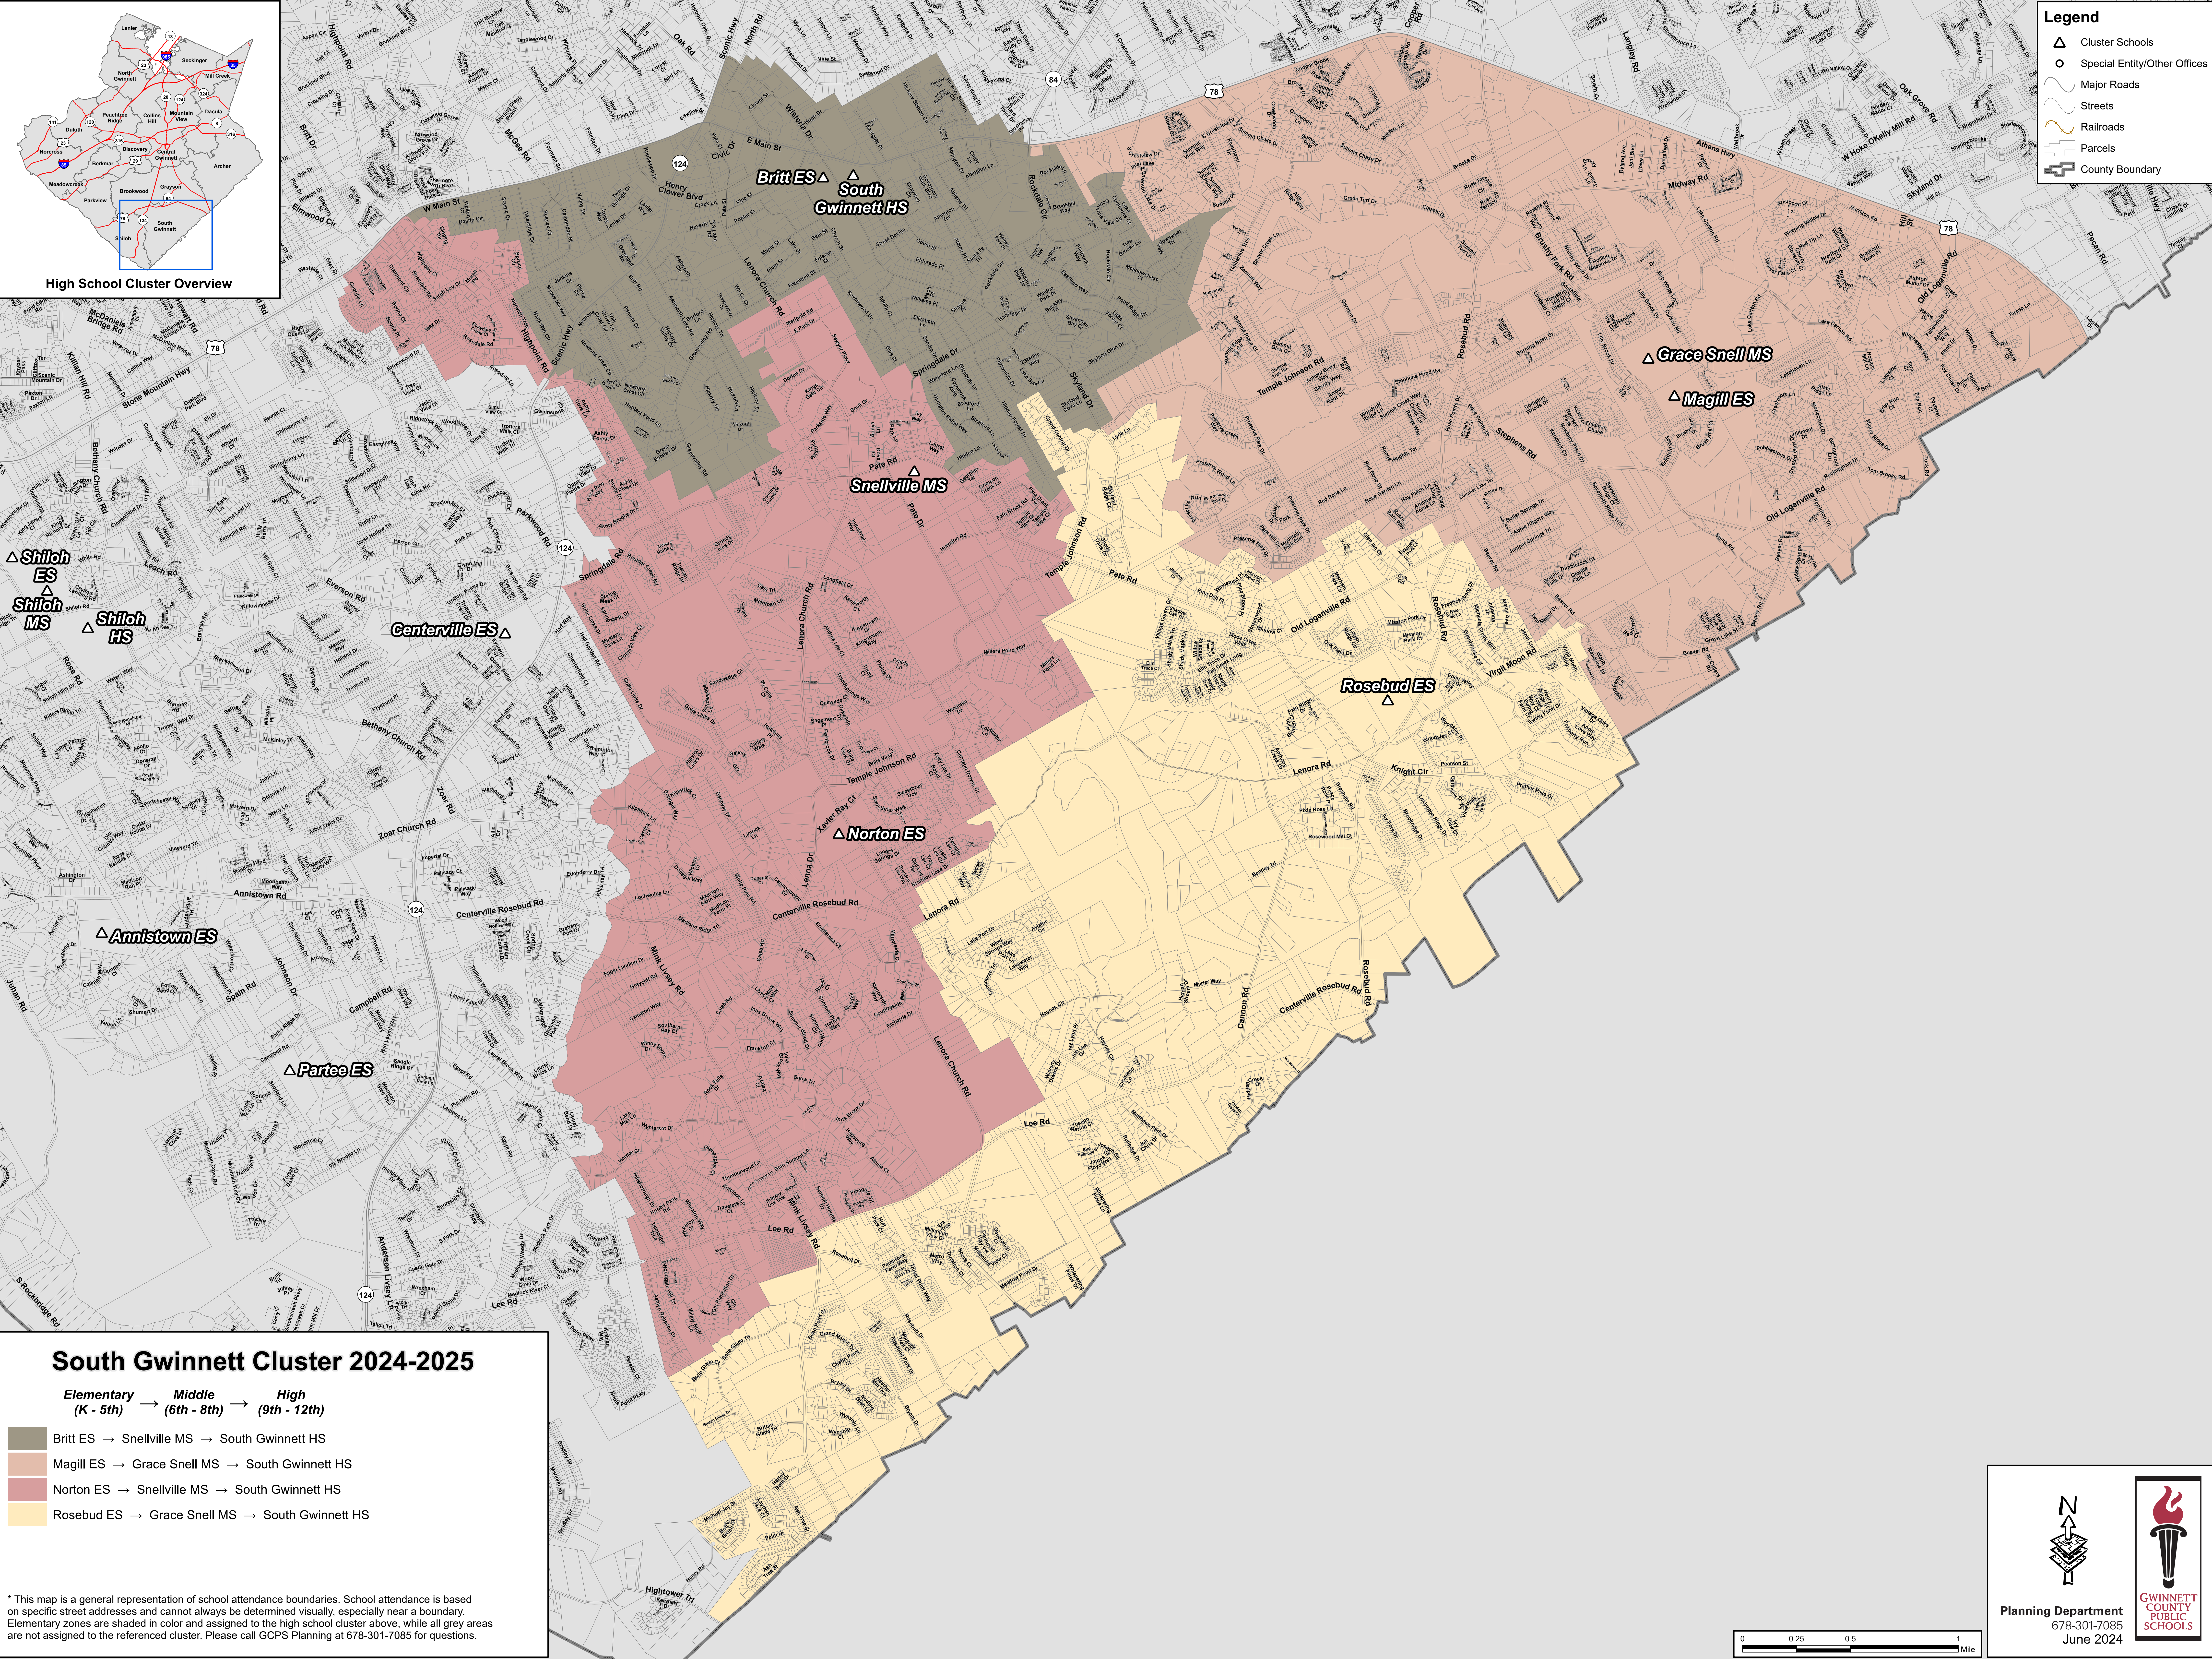

Legend

- △ Cluster Schools
- Special Entity/Other Offices
- Major Roads
- Streets
- Railroads
- ▭ Parcels
- ▭ County Boundary

South Gwinnett Cluster 2024-2025

Elementary (K - 5th) → Middle (6th - 8th) → High (9th - 12th)

- Britt ES → Snellville MS → South Gwinnett HS
- Magill ES → Grace Snell MS → South Gwinnett HS
- Norton ES → Snellville MS → South Gwinnett HS
- Rosebud ES → Grace Snell MS → South Gwinnett HS

* This map is a general representation of school attendance boundaries. School attendance is based on specific street addresses and cannot always be determined visually, especially near a boundary. Elementary zones are shaded in color and assigned to the high school cluster above, while all grey areas are not assigned to the referenced cluster. Please call GCPS Planning at 678-301-7085 for questions.