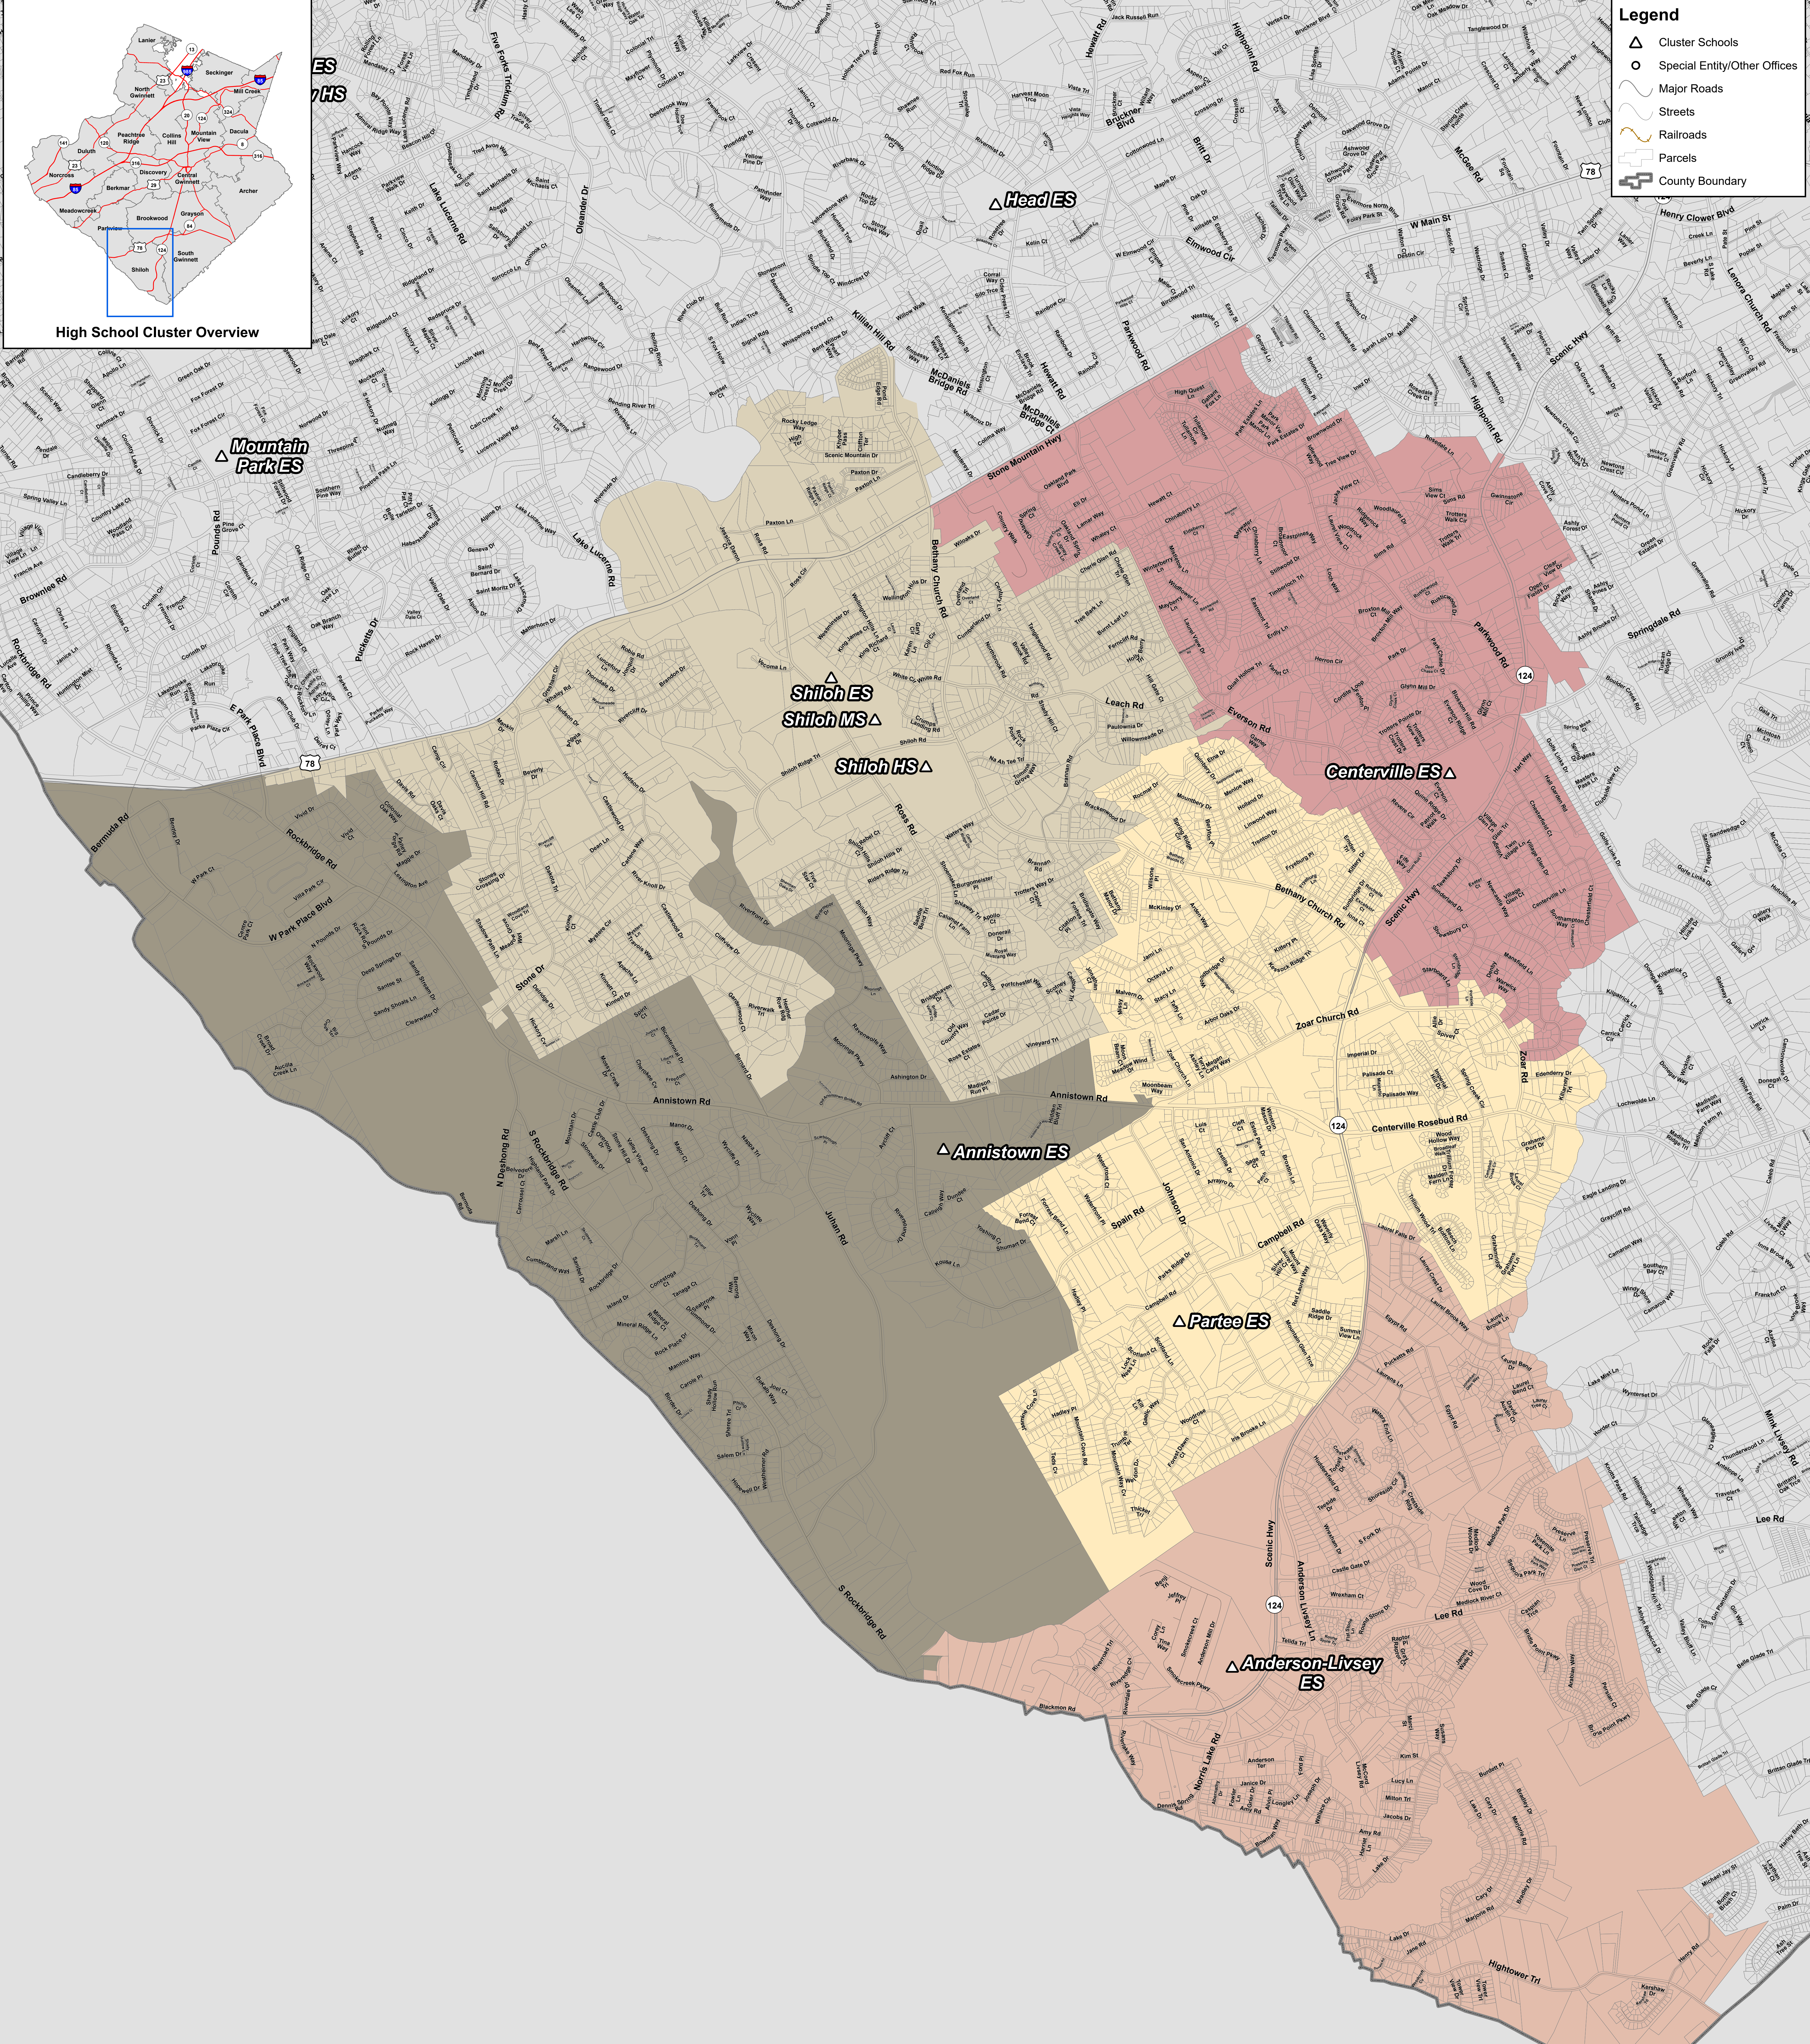

Legend

- △ Cluster Schools
- Special Entity/Other Offices
- Major Roads
- Streets
- Railroads
- ▭ Parcels
- ▭ County Boundary

Shiloh Cluster 2024-2025

Elementary (K - 5th) → Middle (6th - 8th) → High (9th - 12th)

- Anderson-Livsey ES → Shiloh MS → Shiloh HS
- Annistown ES → Shiloh MS → Shiloh HS
- Centerville ES → Shiloh MS → Shiloh HS
- Partee ES → Shiloh MS → Shiloh HS
- Shiloh ES → Shiloh MS → Shiloh HS

* This map is a general representation of school attendance boundaries. School attendance is based on specific street addresses and cannot always be determined visually, especially near a boundary. Elementary zones are shaded in color and assigned to the high school cluster listed above, while all grey areas are not assigned to the referenced cluster. Please call GCPS Planning at 678-301-7085 for questions about school assignment.