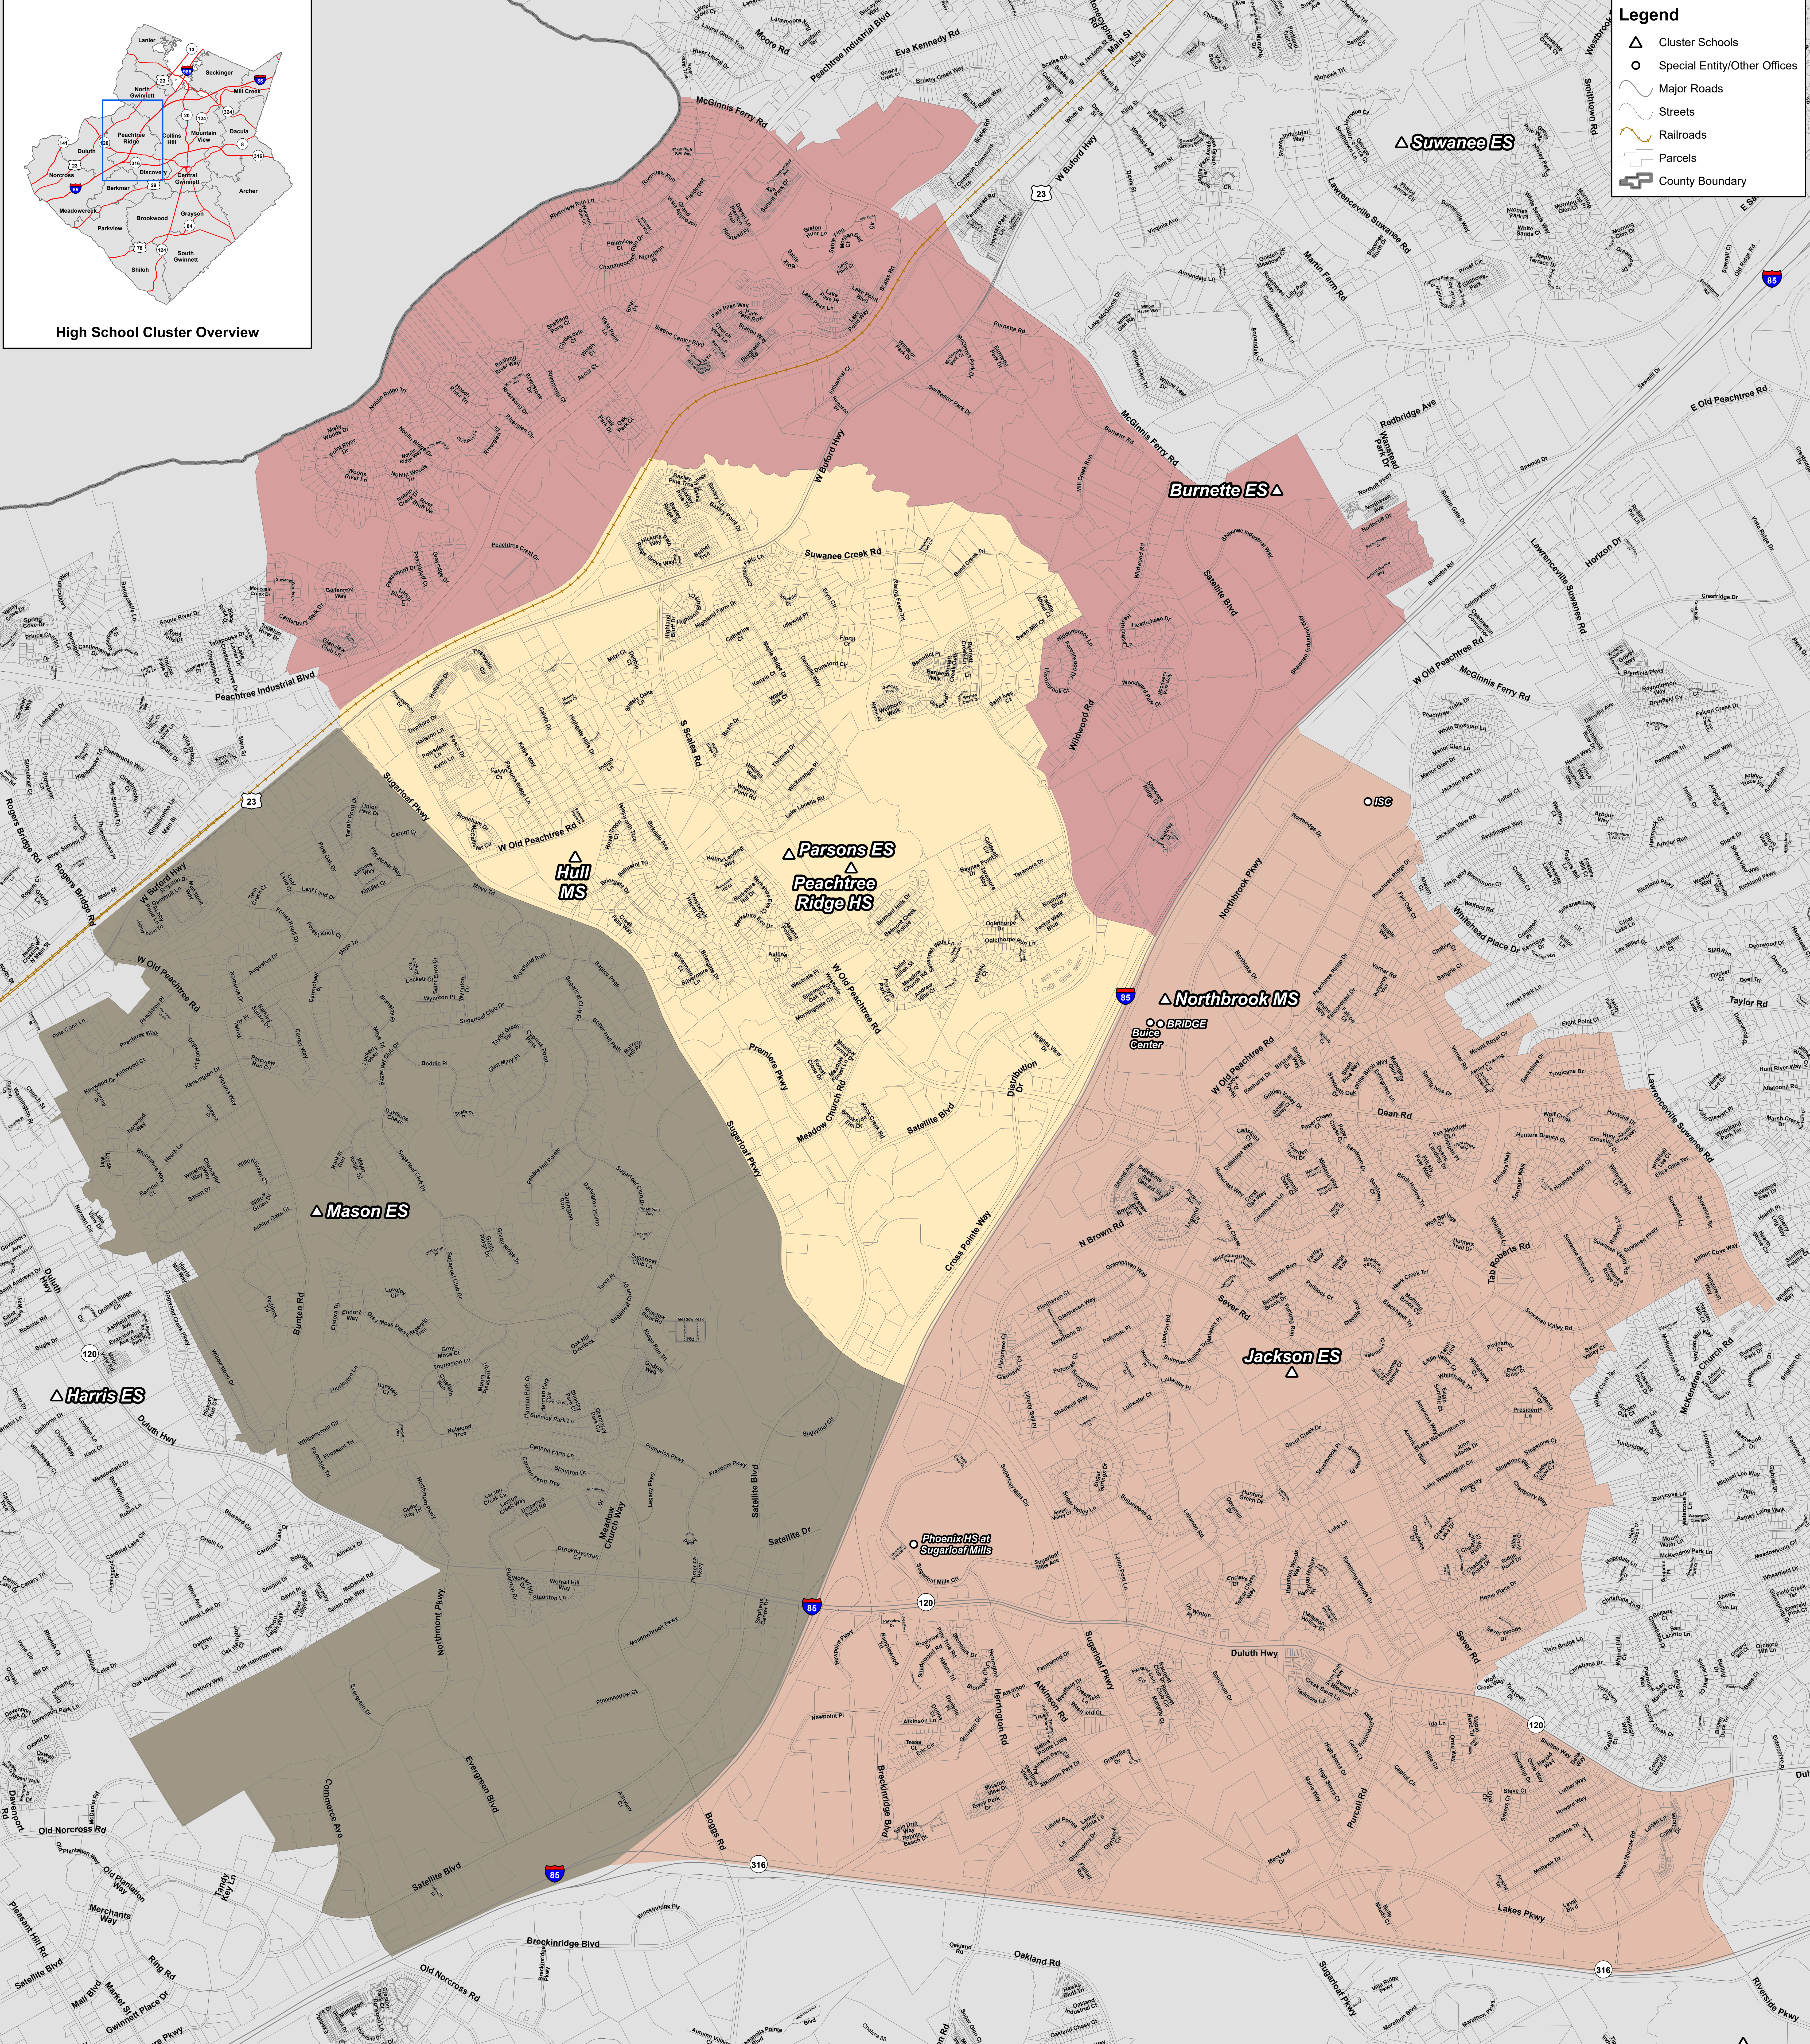

High School Cluster Overview

Legend

- △ Cluster Schools
- Special Entity/Other Offices
- Major Roads
- Streets
- Railroads
- ▭ Parcels
- ▭ County Boundary

Peachtree Ridge Cluster 2024-2025

Elementary → Middle → High
(K - 5th) → (6th - 8th) → (9th - 12th)

- Burnette ES → Hull MS → Peachtree Ridge HS
- Jackson ES → Northbrook MS → Peachtree Ridge HS
- Mason ES → Hull MS → Peachtree Ridge HS
- Parsons ES → Hull MS → Peachtree Ridge HS

* This map is a general representation of school attendance boundaries. School attendance is based on specific street addresses and cannot always be determined visually, especially near a boundary. Elementary zones are shaded in color and assigned to the high school cluster listed above, while all grey areas are not assigned to the referenced cluster. Please call GCPS Planning at 678-301-7085 for questions about school assignment.