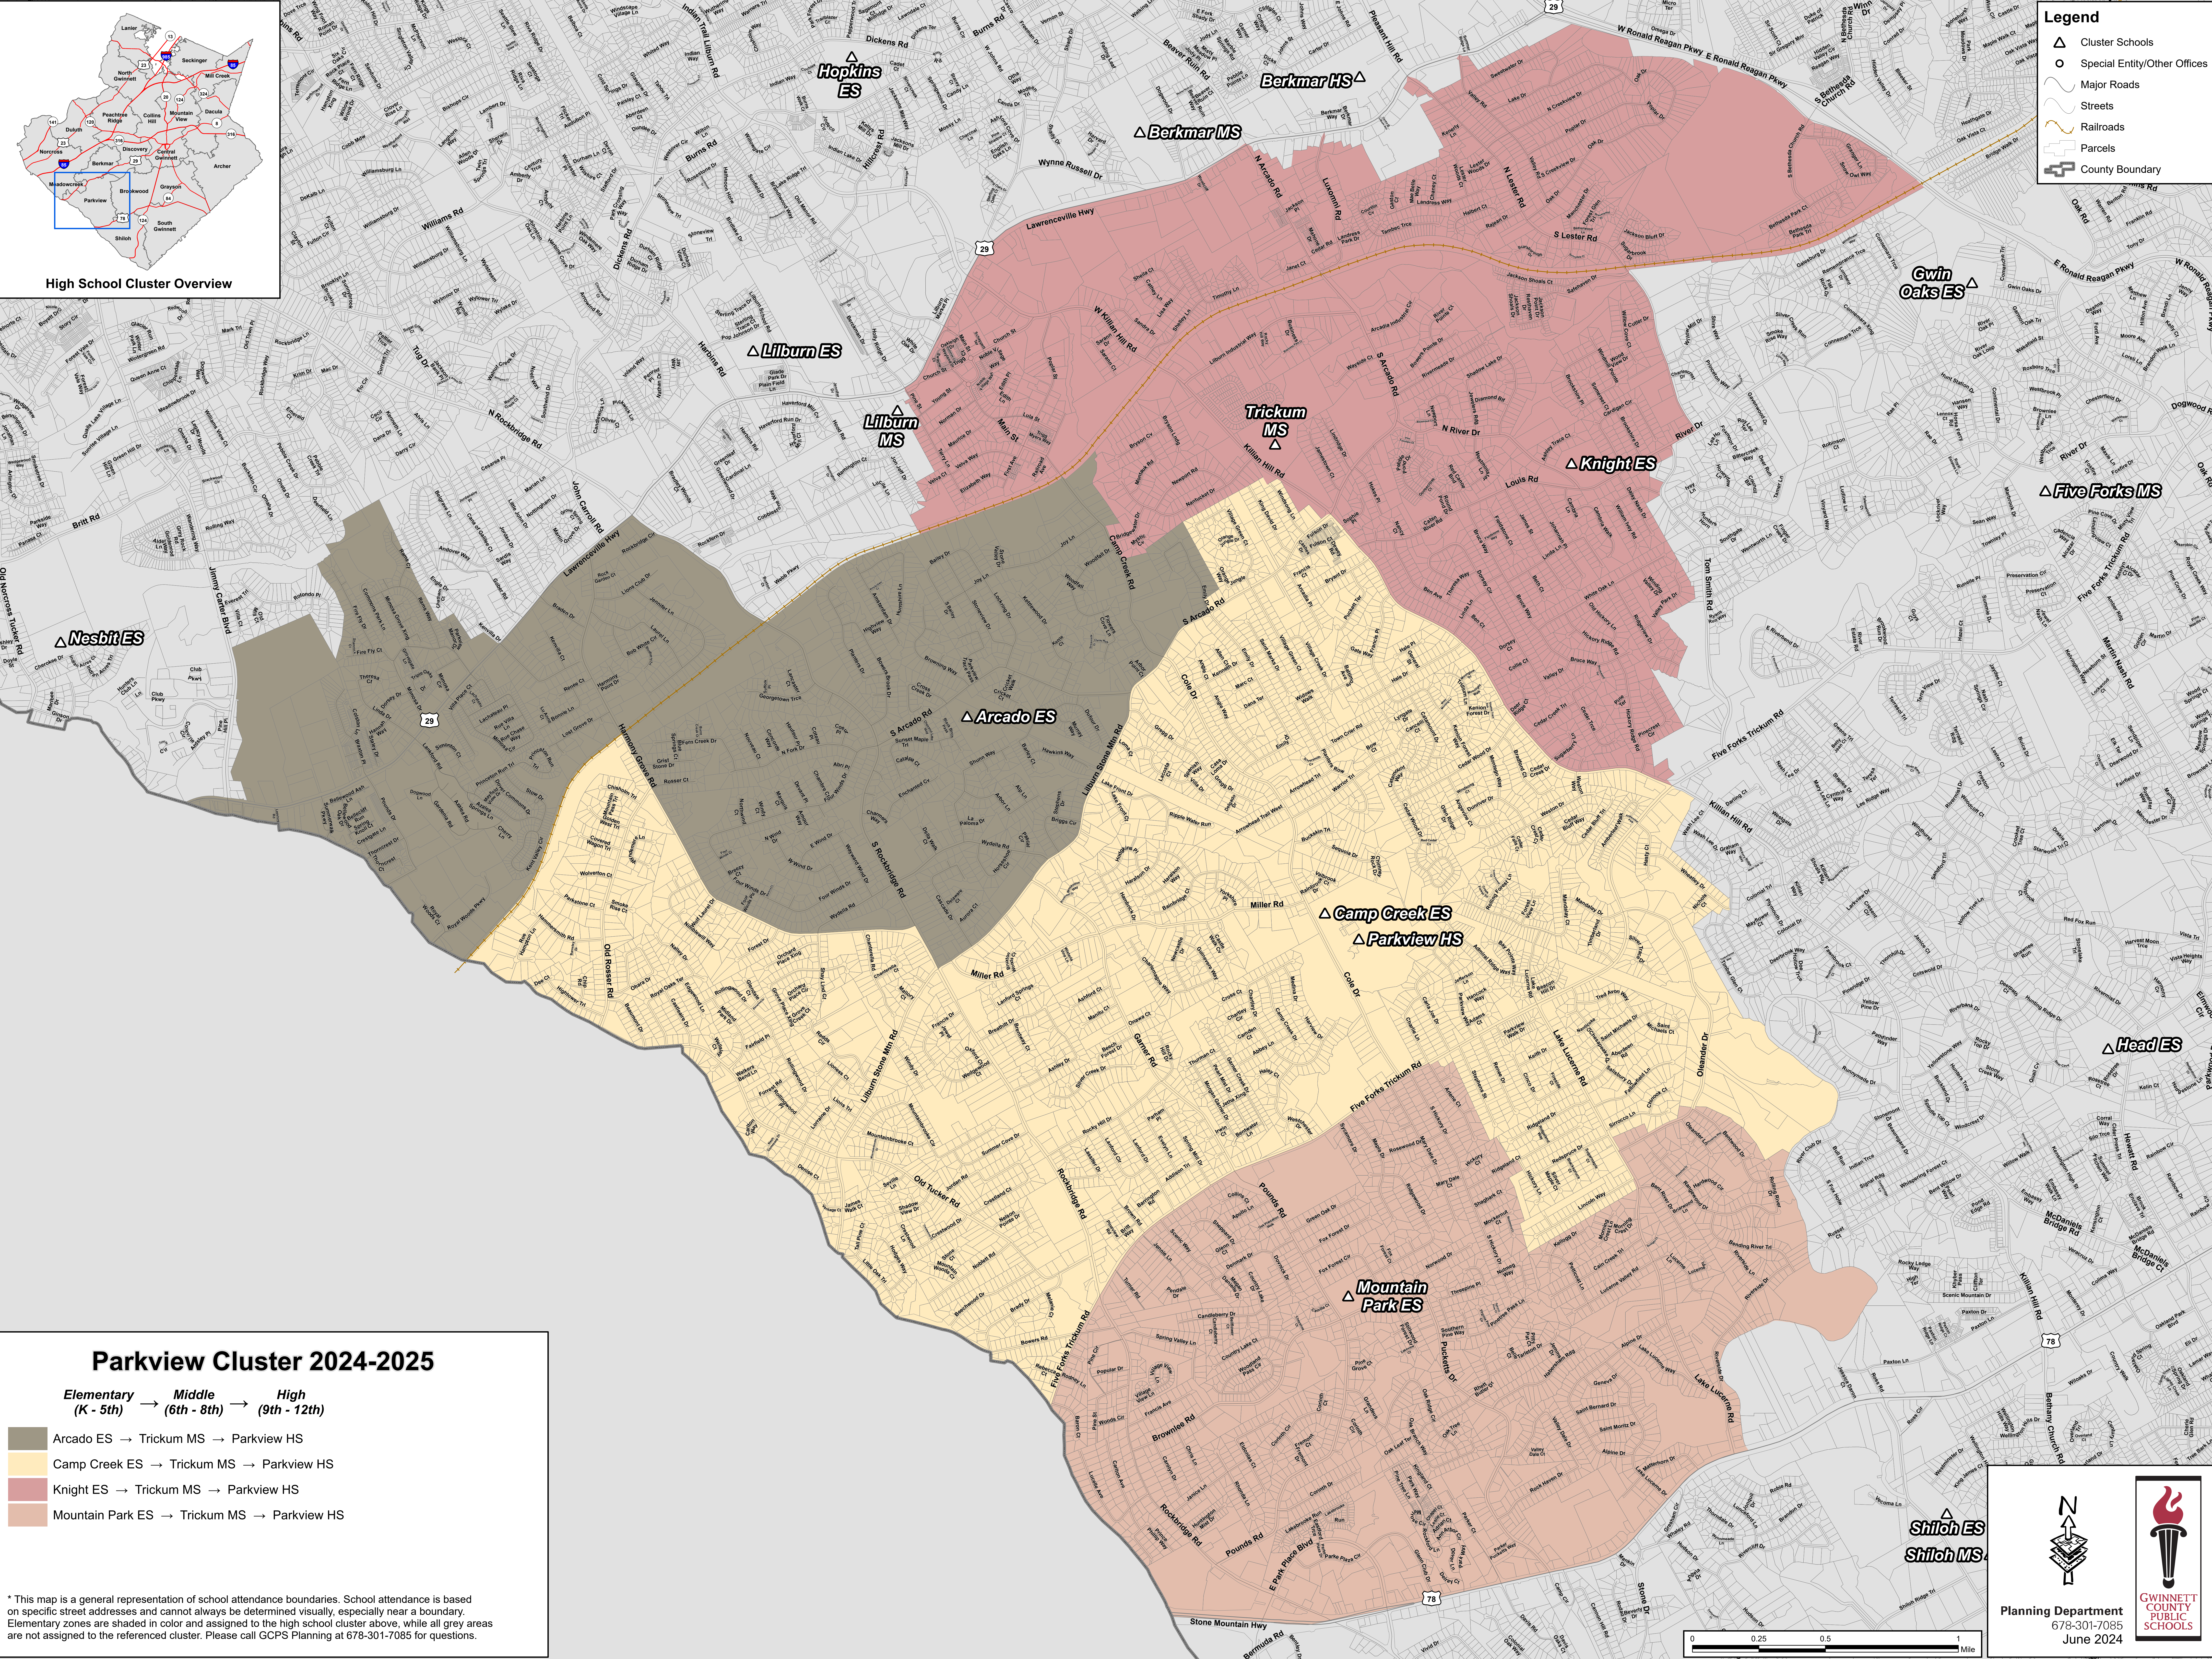

Legend

- △ Cluster Schools
- Special Entity/Other Offices
- Major Roads
- Streets
- Railroads
- Parcels
- County Boundary

Parkview Cluster 2024-2025

Elementary (K - 5th) → Middle (6th - 8th) → High (9th - 12th)

- Arcado ES → Trickum MS → Parkview HS
- Camp Creek ES → Trickum MS → Parkview HS
- Knight ES → Trickum MS → Parkview HS
- Mountain Park ES → Trickum MS → Parkview HS

* This map is a general representation of school attendance boundaries. School attendance is based on specific street addresses and cannot always be determined visually, especially near a boundary. Elementary zones are shaded in color and assigned to the high school cluster above, while all grey areas are not assigned to the referenced cluster. Please call GCPS Planning at 678-301-7085 for questions.