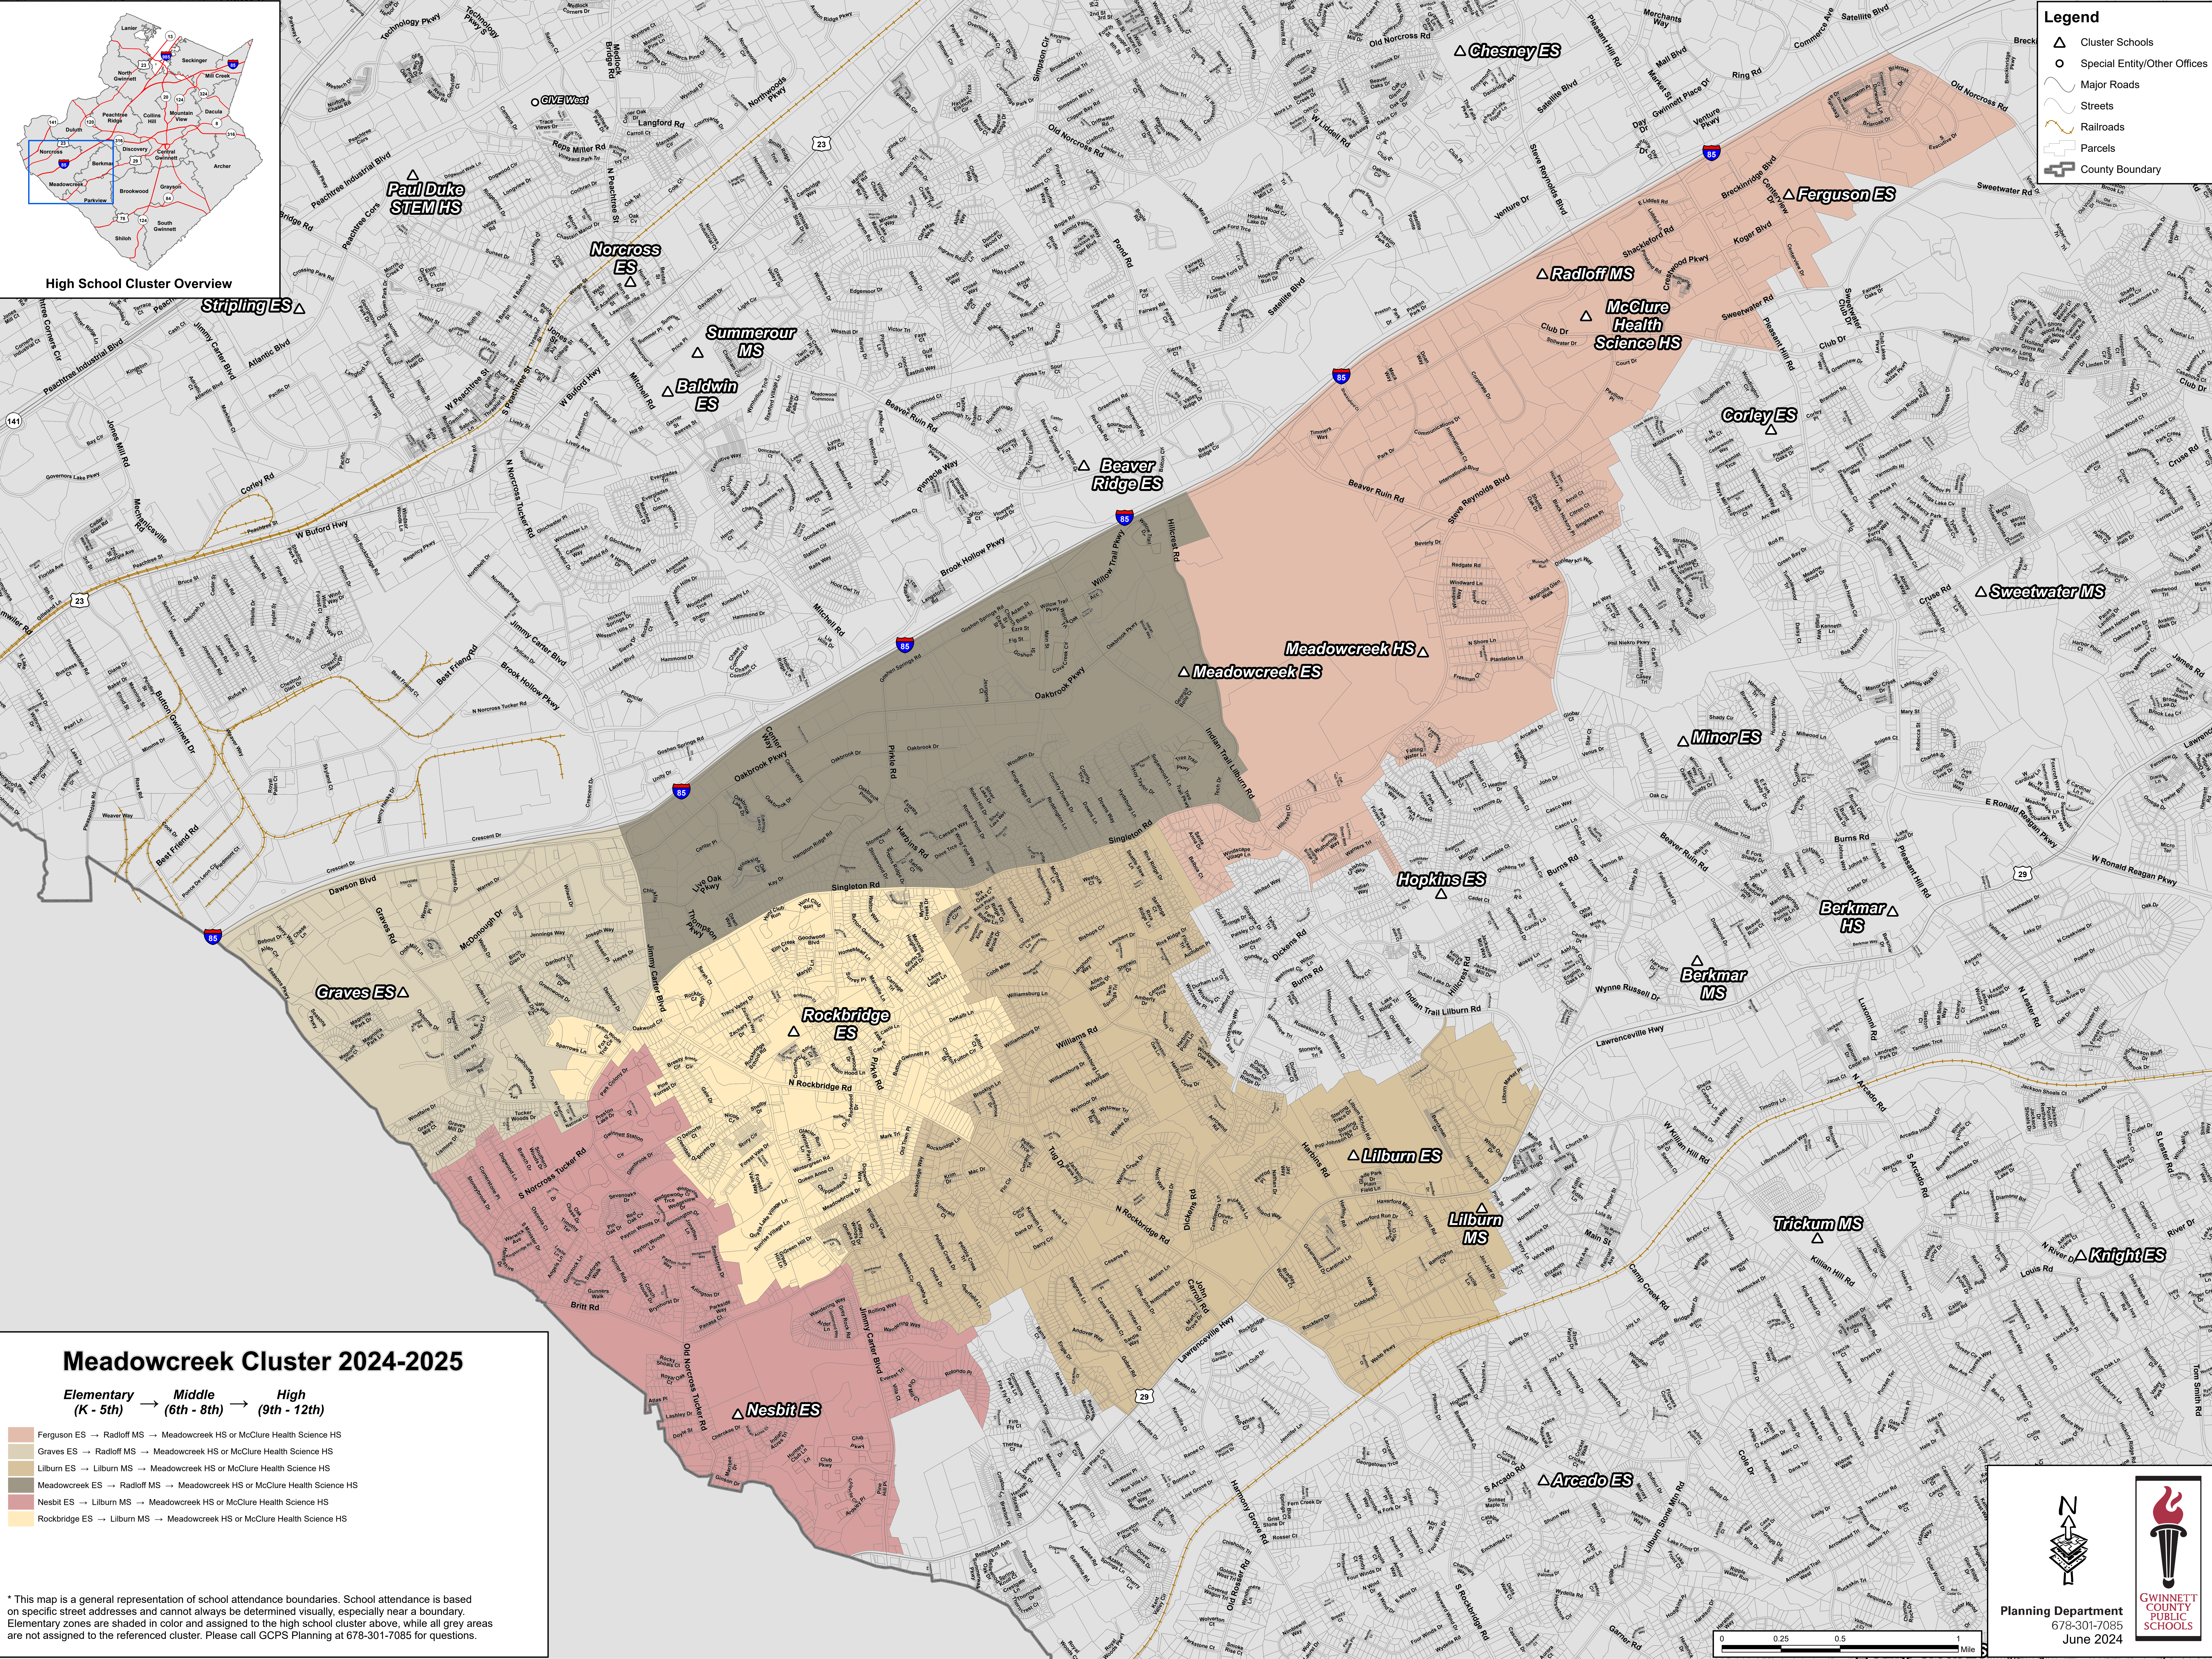

Legend

- △ Cluster Schools
- Special Entity/Other Offices
- Major Roads
- Streets
- Railroads
- Parcels
- County Boundary

Meadowcreek Cluster 2024-2025

Elementary (K - 5th) → Middle (6th - 8th) → High (9th - 12th)

- Ferguson ES → Radloff MS → Meadowcreek HS or McClure Health Science HS
- Graves ES → Radloff MS → Meadowcreek HS or McClure Health Science HS
- Libburn ES → Libburn MS → Meadowcreek HS or McClure Health Science HS
- Meadowcreek ES → Radloff MS → Meadowcreek HS or McClure Health Science HS
- Nesbit ES → Libburn MS → Meadowcreek HS or McClure Health Science HS
- Rockbridge ES → Libburn MS → Meadowcreek HS or McClure Health Science HS

* This map is a general representation of school attendance boundaries. School attendance is based on specific street addresses and cannot always be determined visually, especially near a boundary. Elementary zones are shaded in color and assigned to the high school cluster above, while all grey areas are not assigned to the referenced cluster. Please call GCPS Planning at 678-301-7085 for questions.