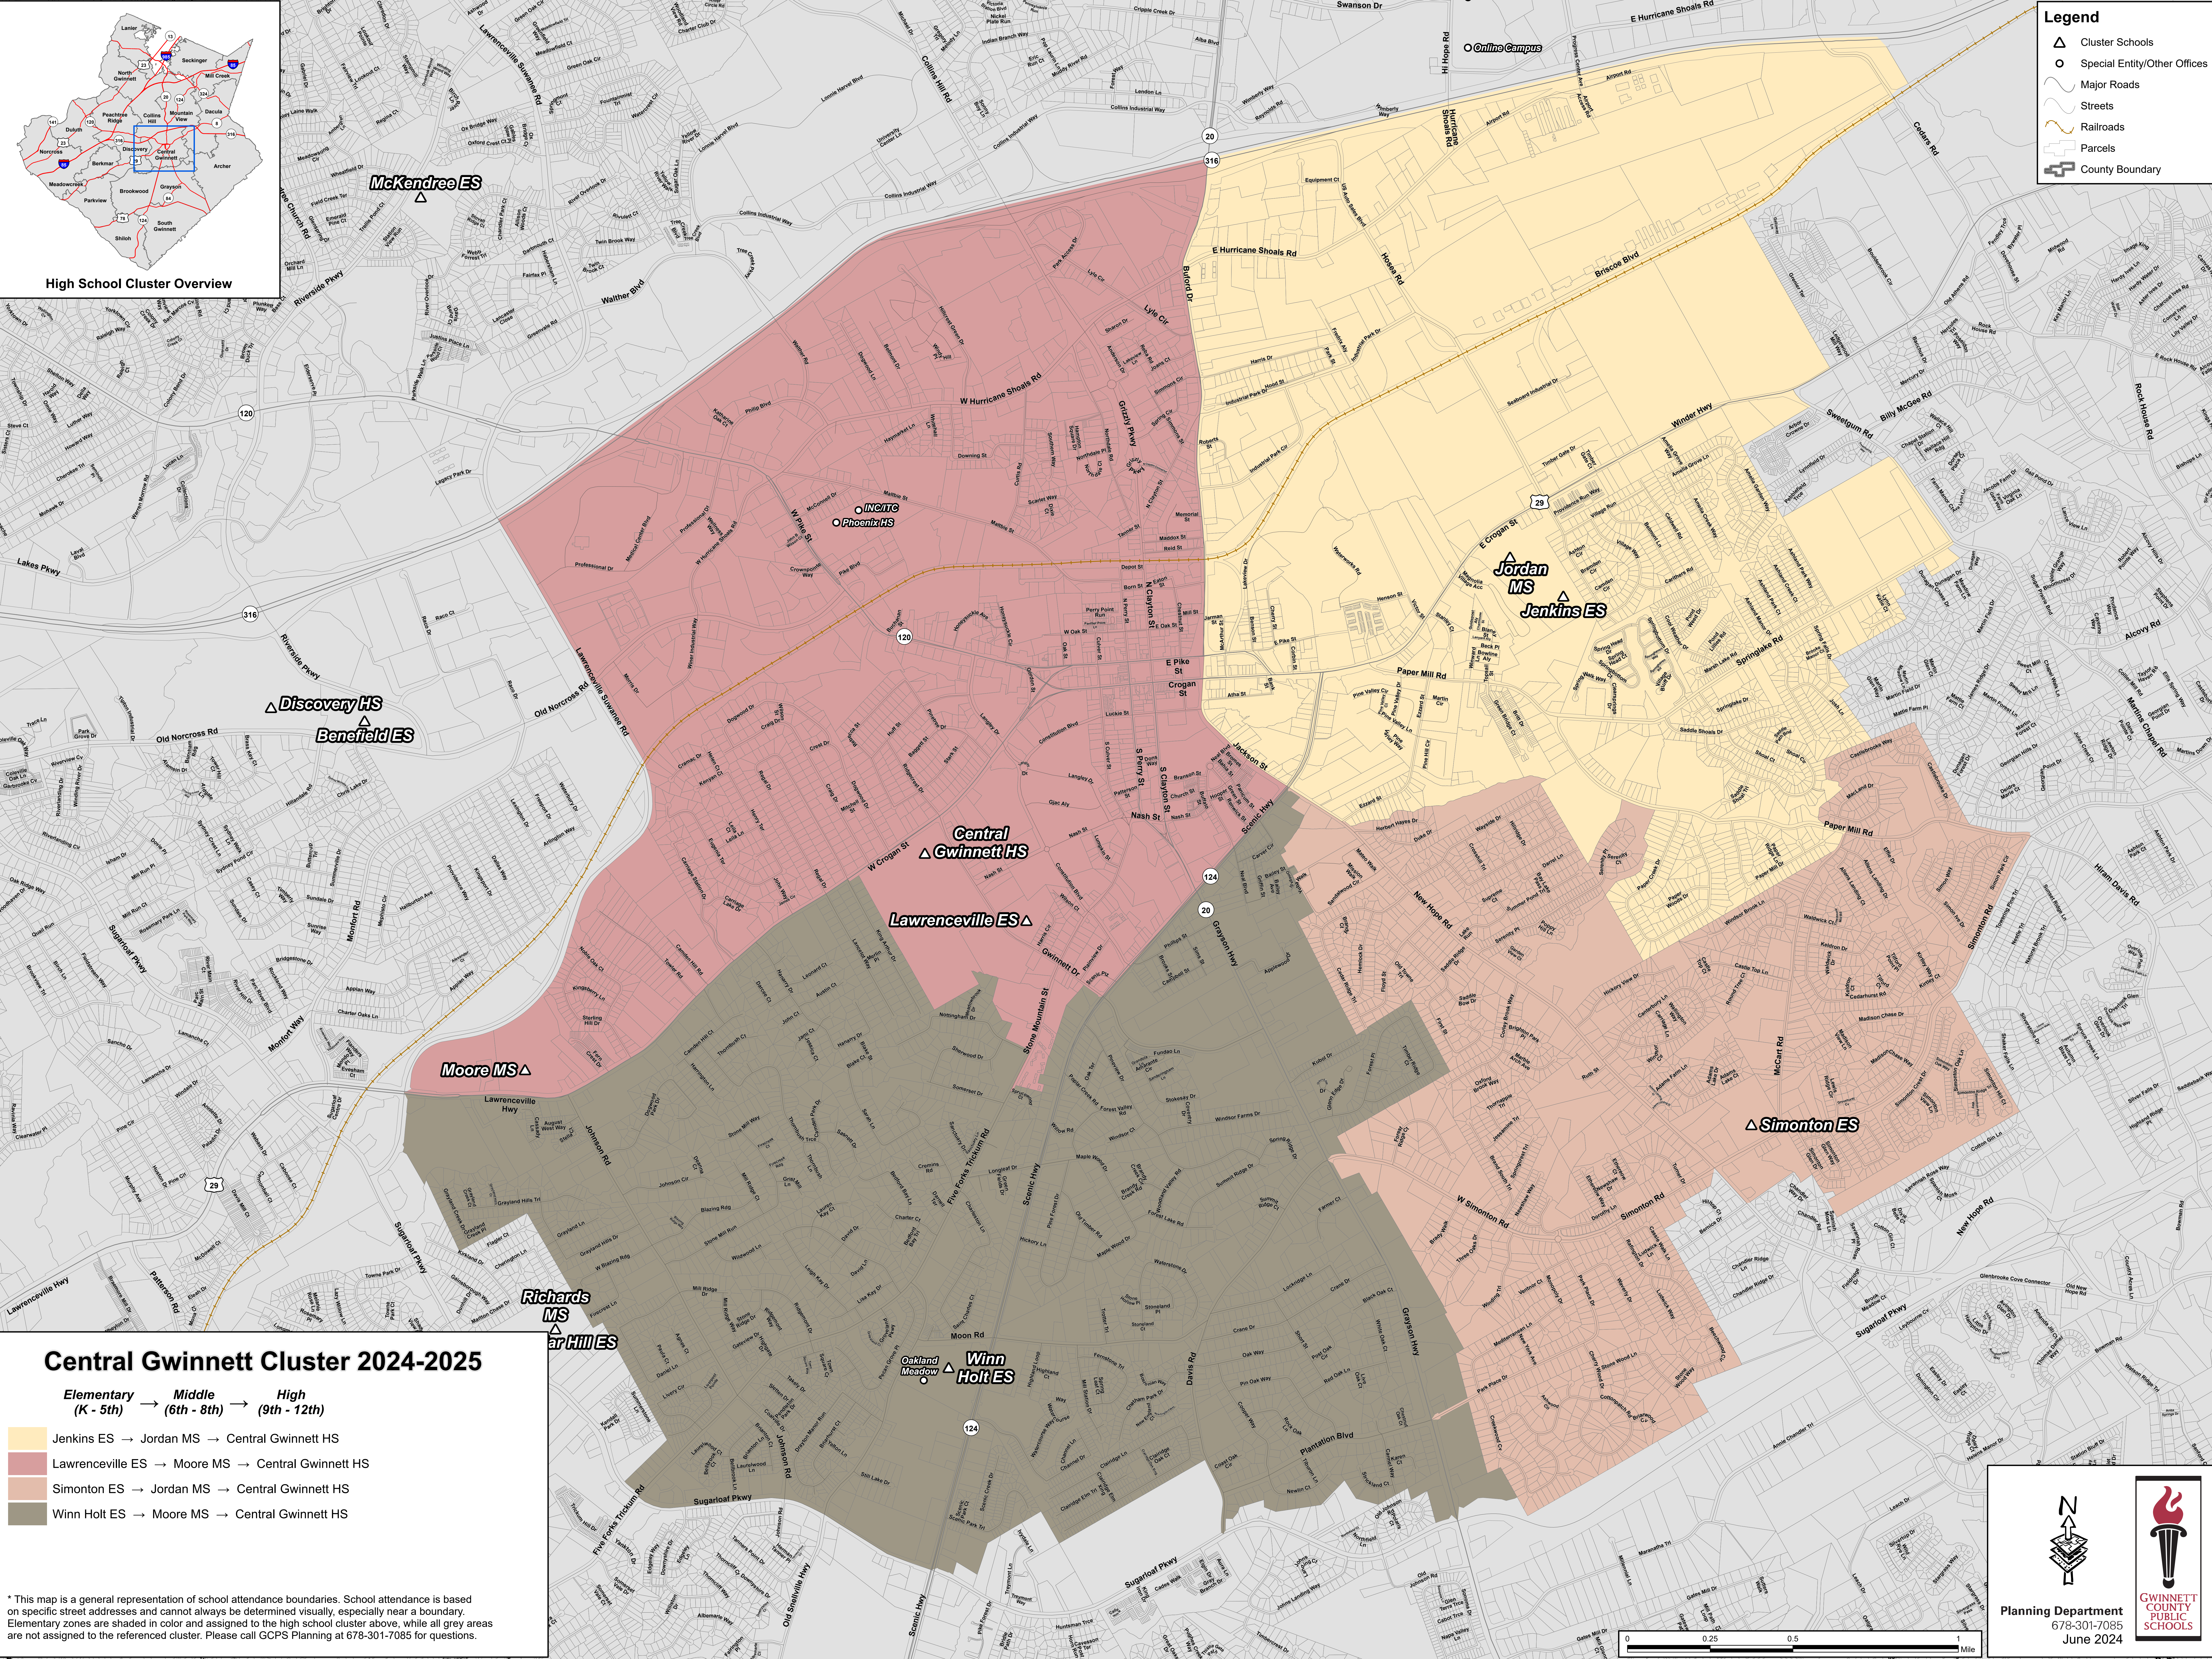

High School Cluster Overview

Legend

- △ Cluster Schools
- Special Entity/Other Offices
- Major Roads
- Streets
- Railroads
- ▭ Parcels
- ▭ County Boundary

Central Gwinnett Cluster 2024-2025

Elementary (K - 5th) → Middle (6th - 8th) → High (9th - 12th)

- Jenkins ES → Jordan MS → Central Gwinnett HS
- Lawrenceville ES → Moore MS → Central Gwinnett HS
- Simonton ES → Jordan MS → Central Gwinnett HS
- Winn Holt ES → Moore MS → Central Gwinnett HS

* This map is a general representation of school attendance boundaries. School attendance is based on specific street addresses and cannot always be determined visually, especially near a boundary. Elementary zones are shaded in color and assigned to the high school cluster above, while all grey areas are not assigned to the referenced cluster. Please call GCPS Planning at 678-301-7085 for questions.