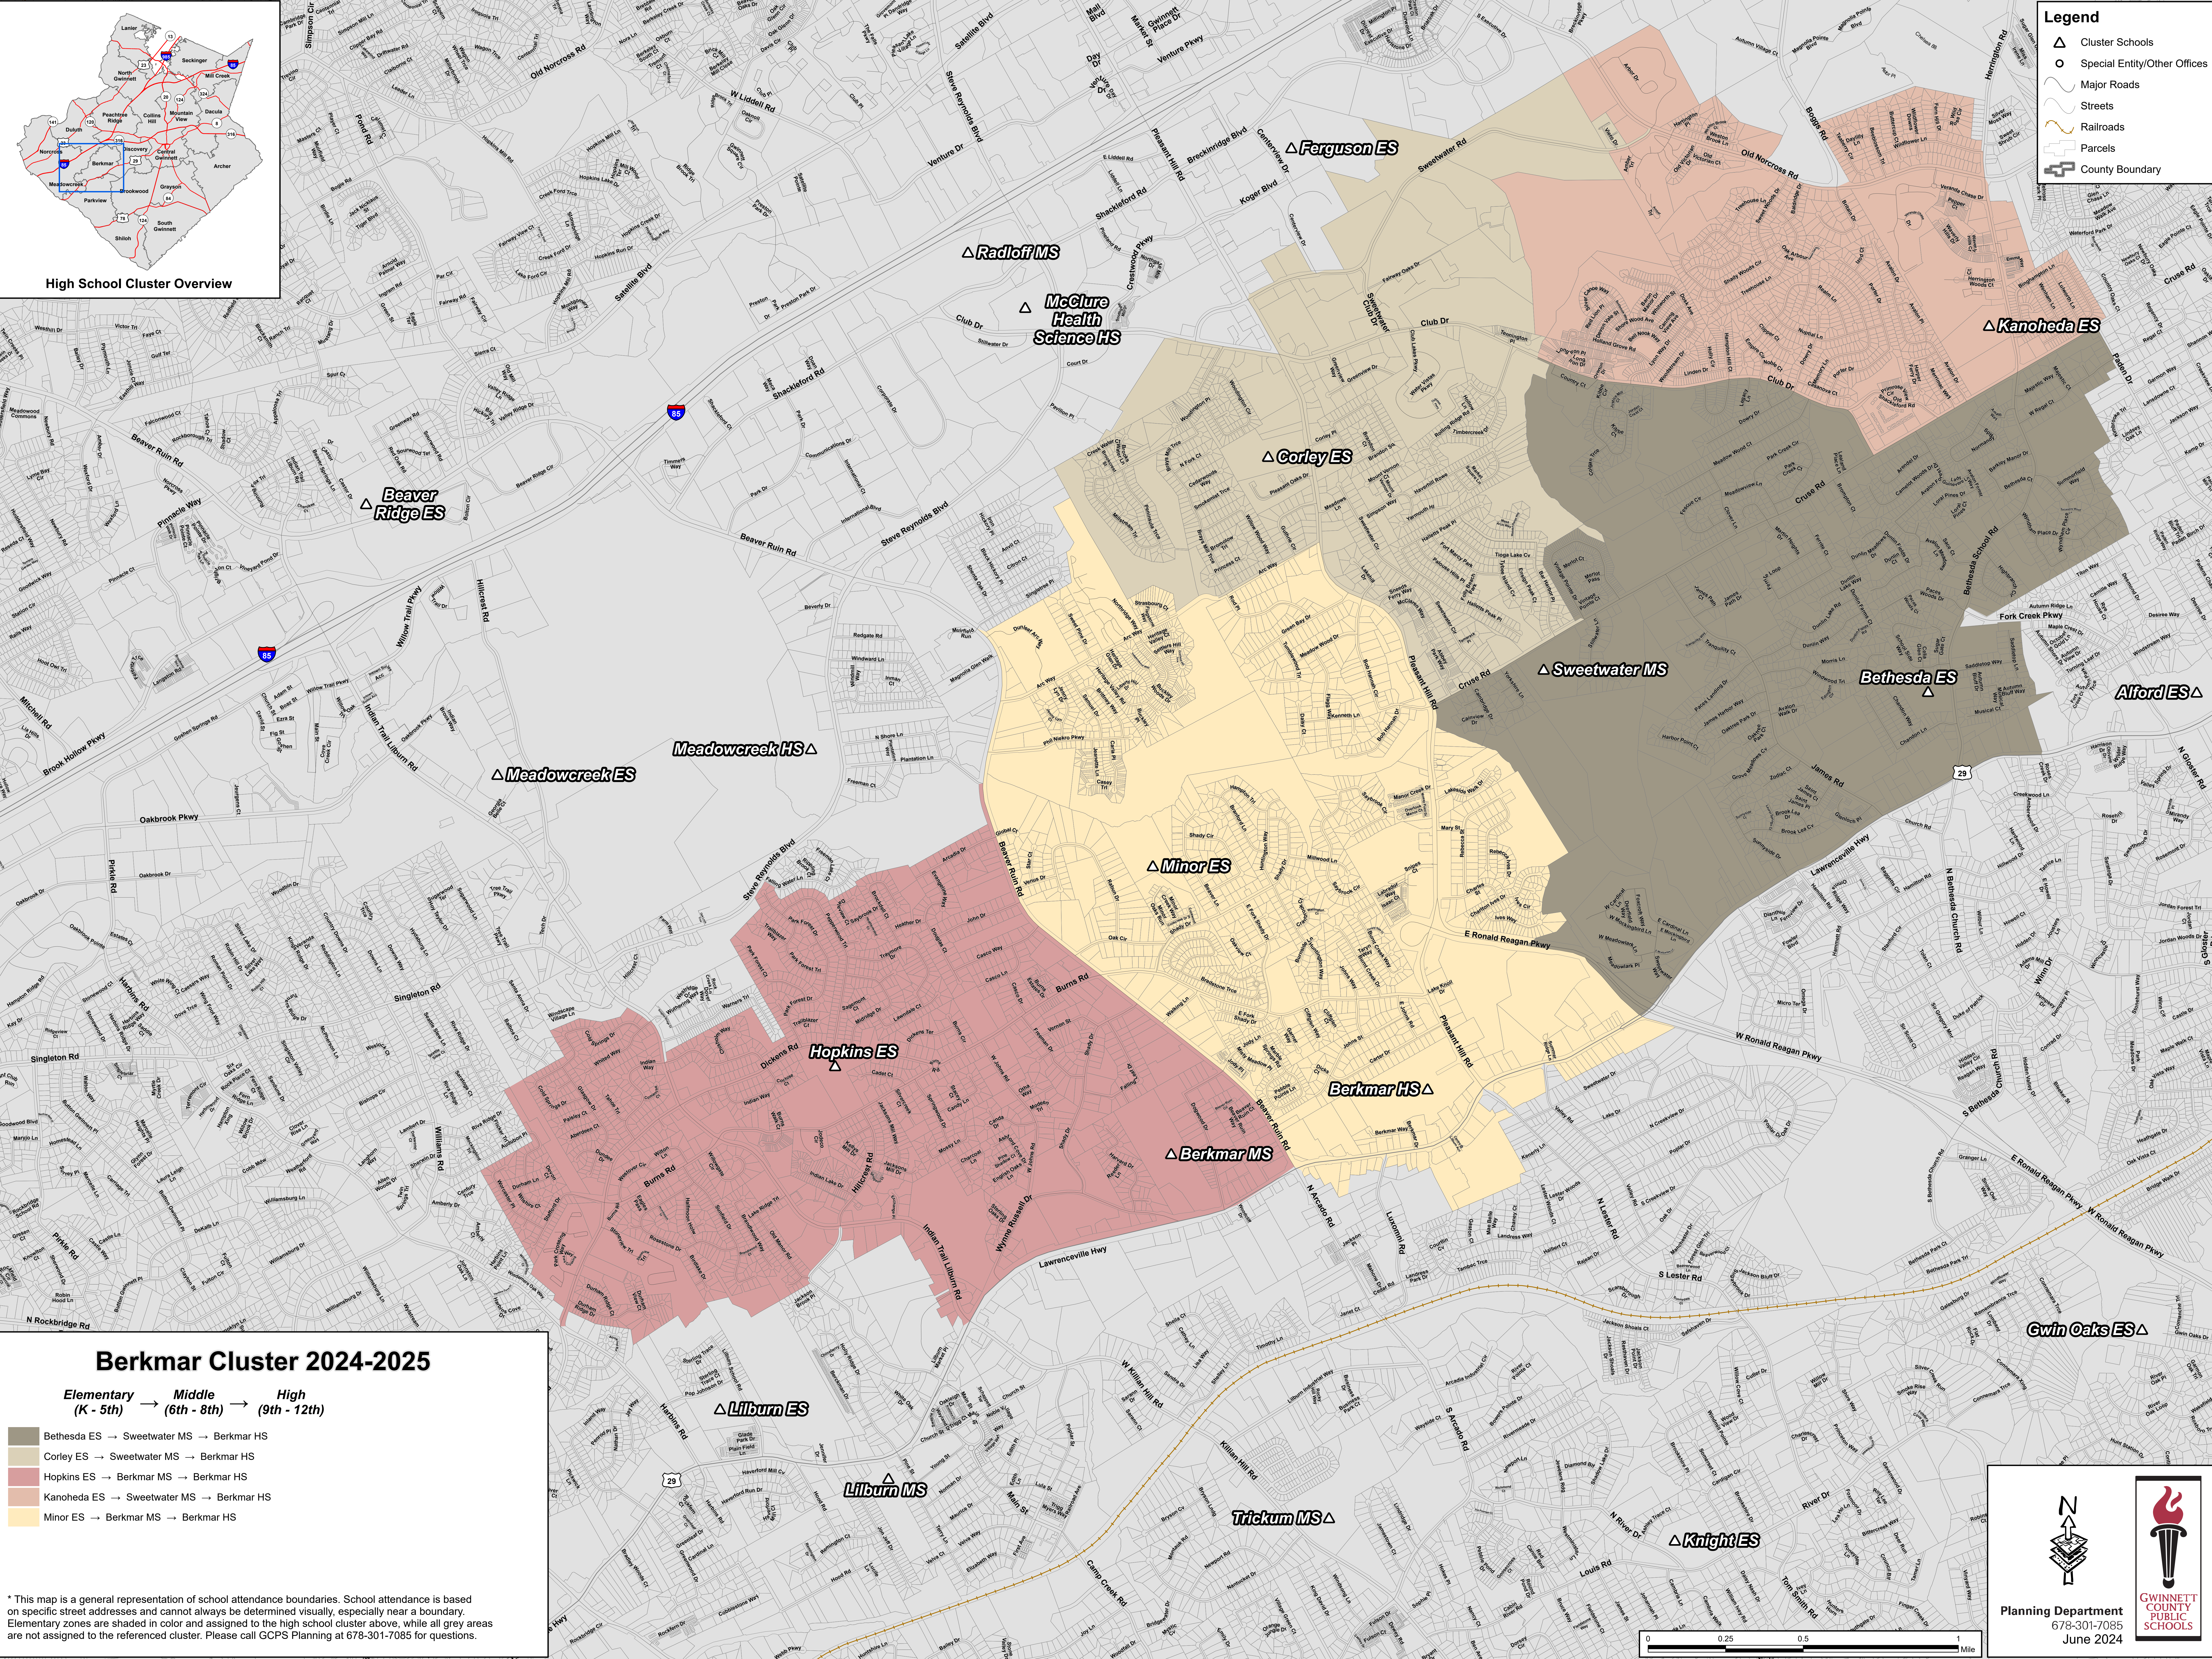

Legend

- △ Cluster Schools
- Special Entity/Other Offices
- Major Roads
- Streets
- Railroads
- ▭ Parcels
- ▭ County Boundary

Berkmar Cluster 2024-2025

Elementary (K - 5th) → Middle (6th - 8th) → High (9th - 12th)

- Bethesda ES → Sweetwater MS → Berkmar HS
- Corley ES → Sweetwater MS → Berkmar HS
- Hopkins ES → Berkmar MS → Berkmar HS
- Kanoheda ES → Sweetwater MS → Berkmar HS
- Minor ES → Berkmar MS → Berkmar HS

* This map is a general representation of school attendance boundaries. School attendance is based on specific street addresses and cannot always be determined visually, especially near a boundary. Elementary zones are shaded in color and assigned to the high school cluster above, while all grey areas are not assigned to the referenced cluster. Please call GCPS Planning at 678-301-7085 for questions.