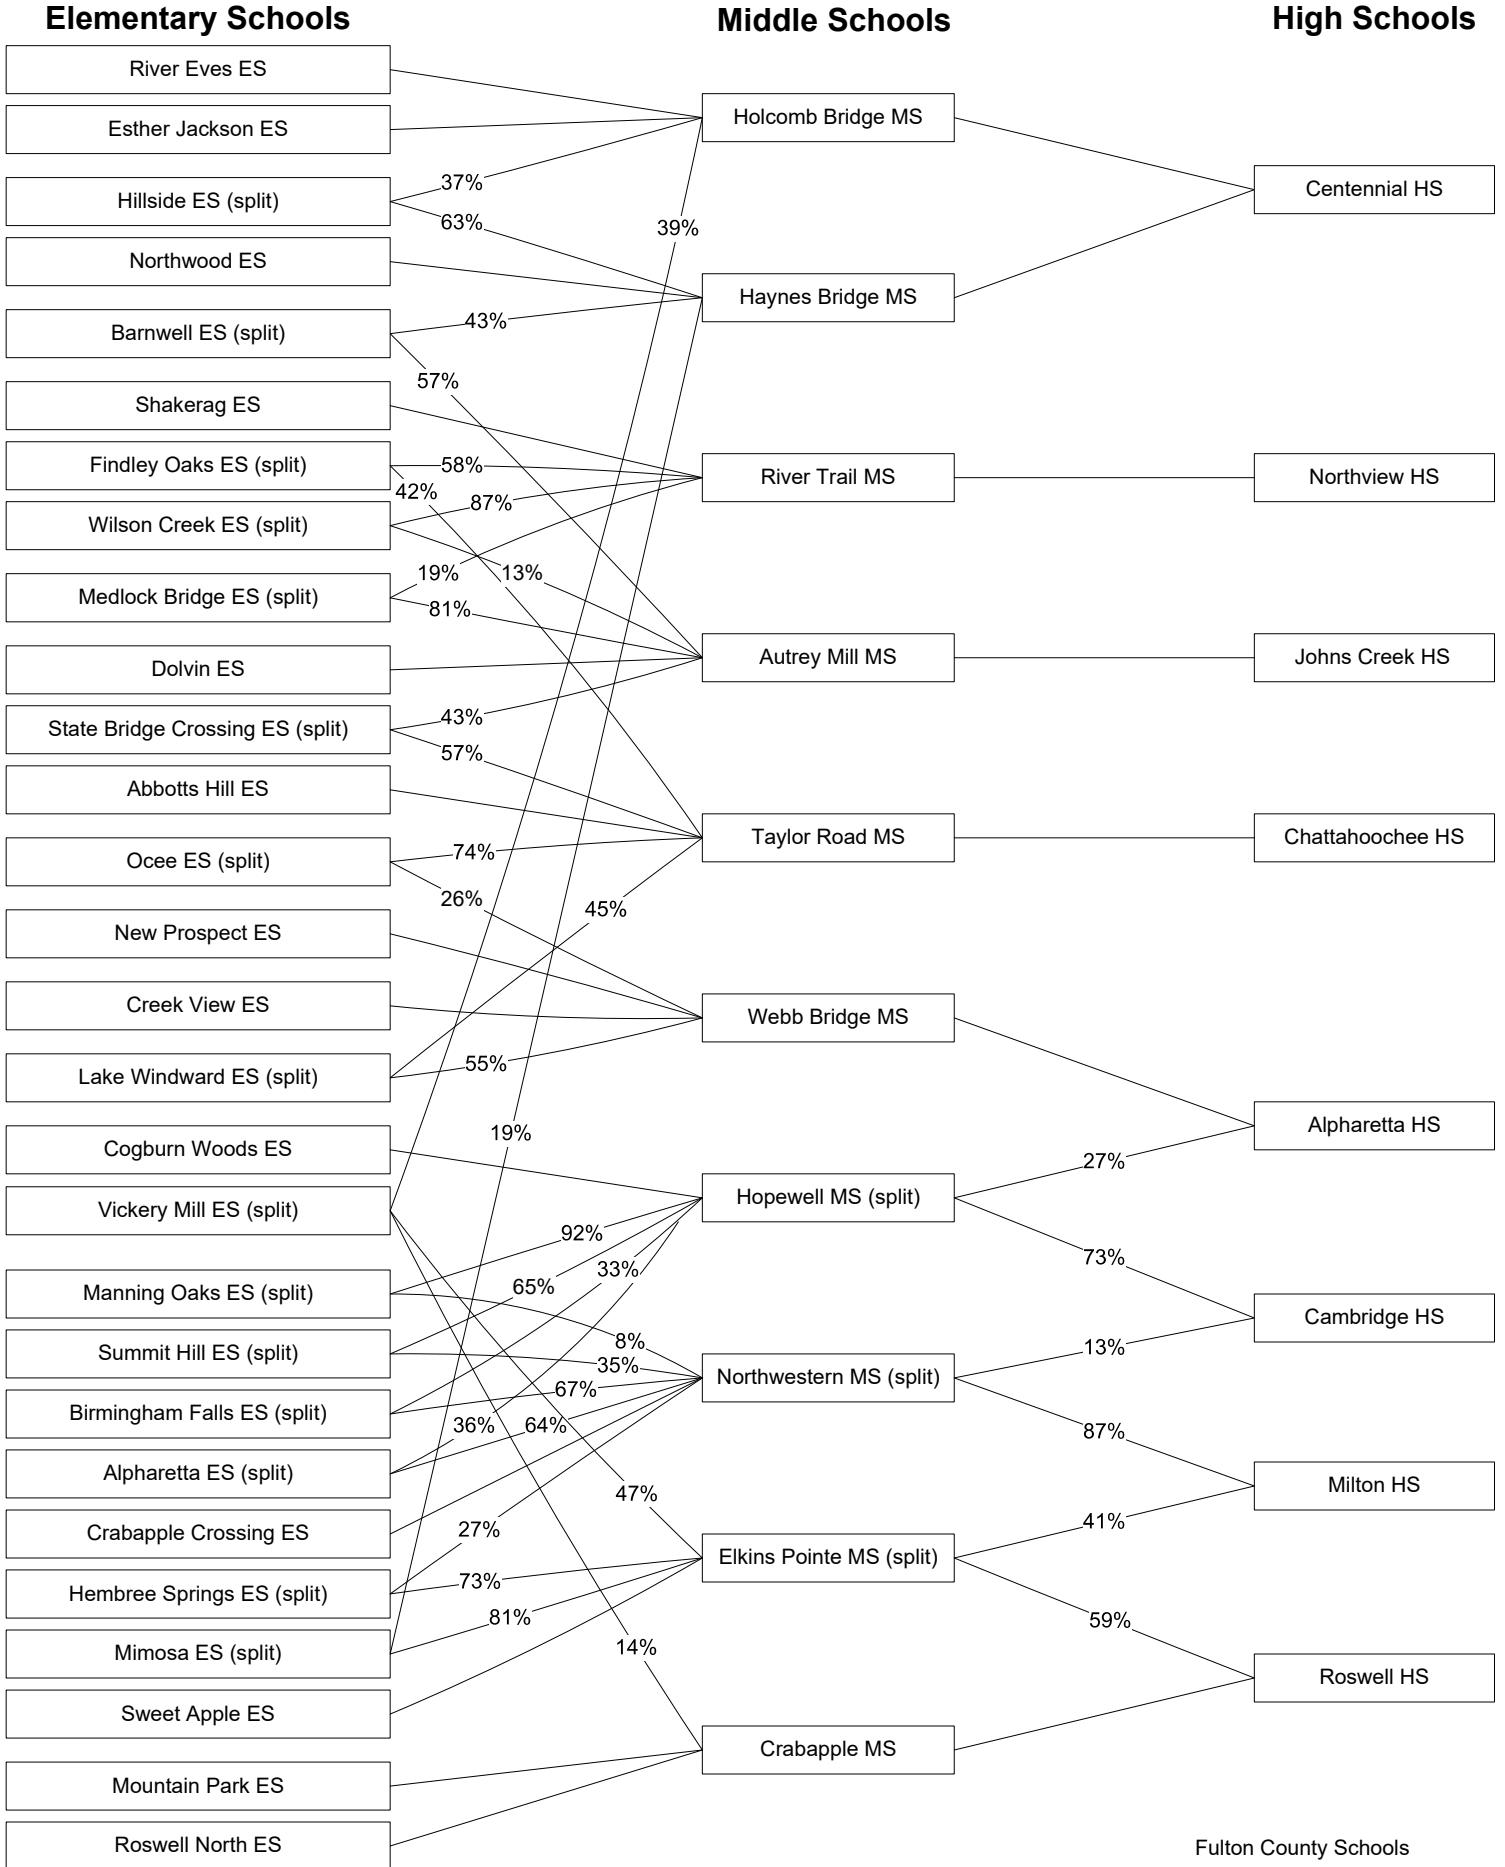

# SCHOOL FEEDER PATTERNS NORTH FULTON 2024-25 (Tentative\*)

\* Note: Percentage figures based on 2023-24 data and will be updated in Fall 2024 after student geocode