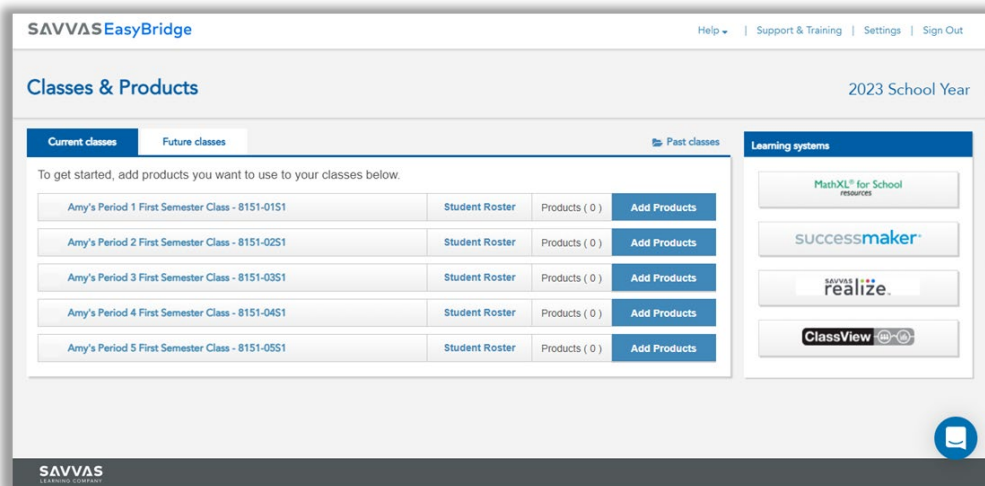

## TEACHER EASYBRIDGE LOGIN PROCESS

### Log into EasyBridge:

Click image to redirect to district login page

### EasyBridge will open in a new tab in the browser:

See our online Login & Initial Setup Guides for next steps once you are logged into EasyBridge