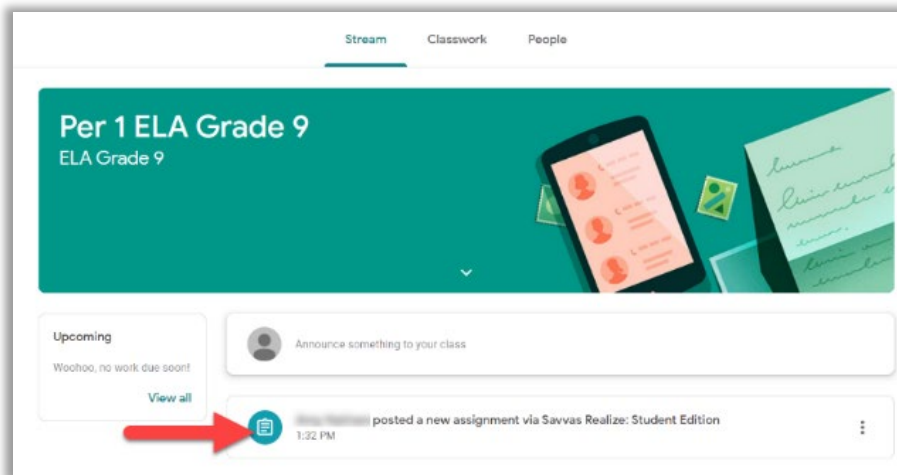

See our [EasyBridge Student Online Help](#) system for more information!

Select the **Get Started Menu** to access articles on:

[Home page – Explore](#)

[Access Your Classes](#)

Also, be sure to check out our [Realize Online Help](#) for students!

## STUDENT GOOGLE CLASSROOM LOGIN PROCESS

If the teacher is using Google Classroom Classes in Realize, students begin in Google Classroom:

Go to Google Classroom:

★ Be sure to log in with  
a school Google account

Need a little more info? See these resources:  
[Step 2 – Student Joins Google Classroom Class](#)  
[Google Classroom Account Linking for Students](#)

Access Realize content & assignments from Google Classroom: