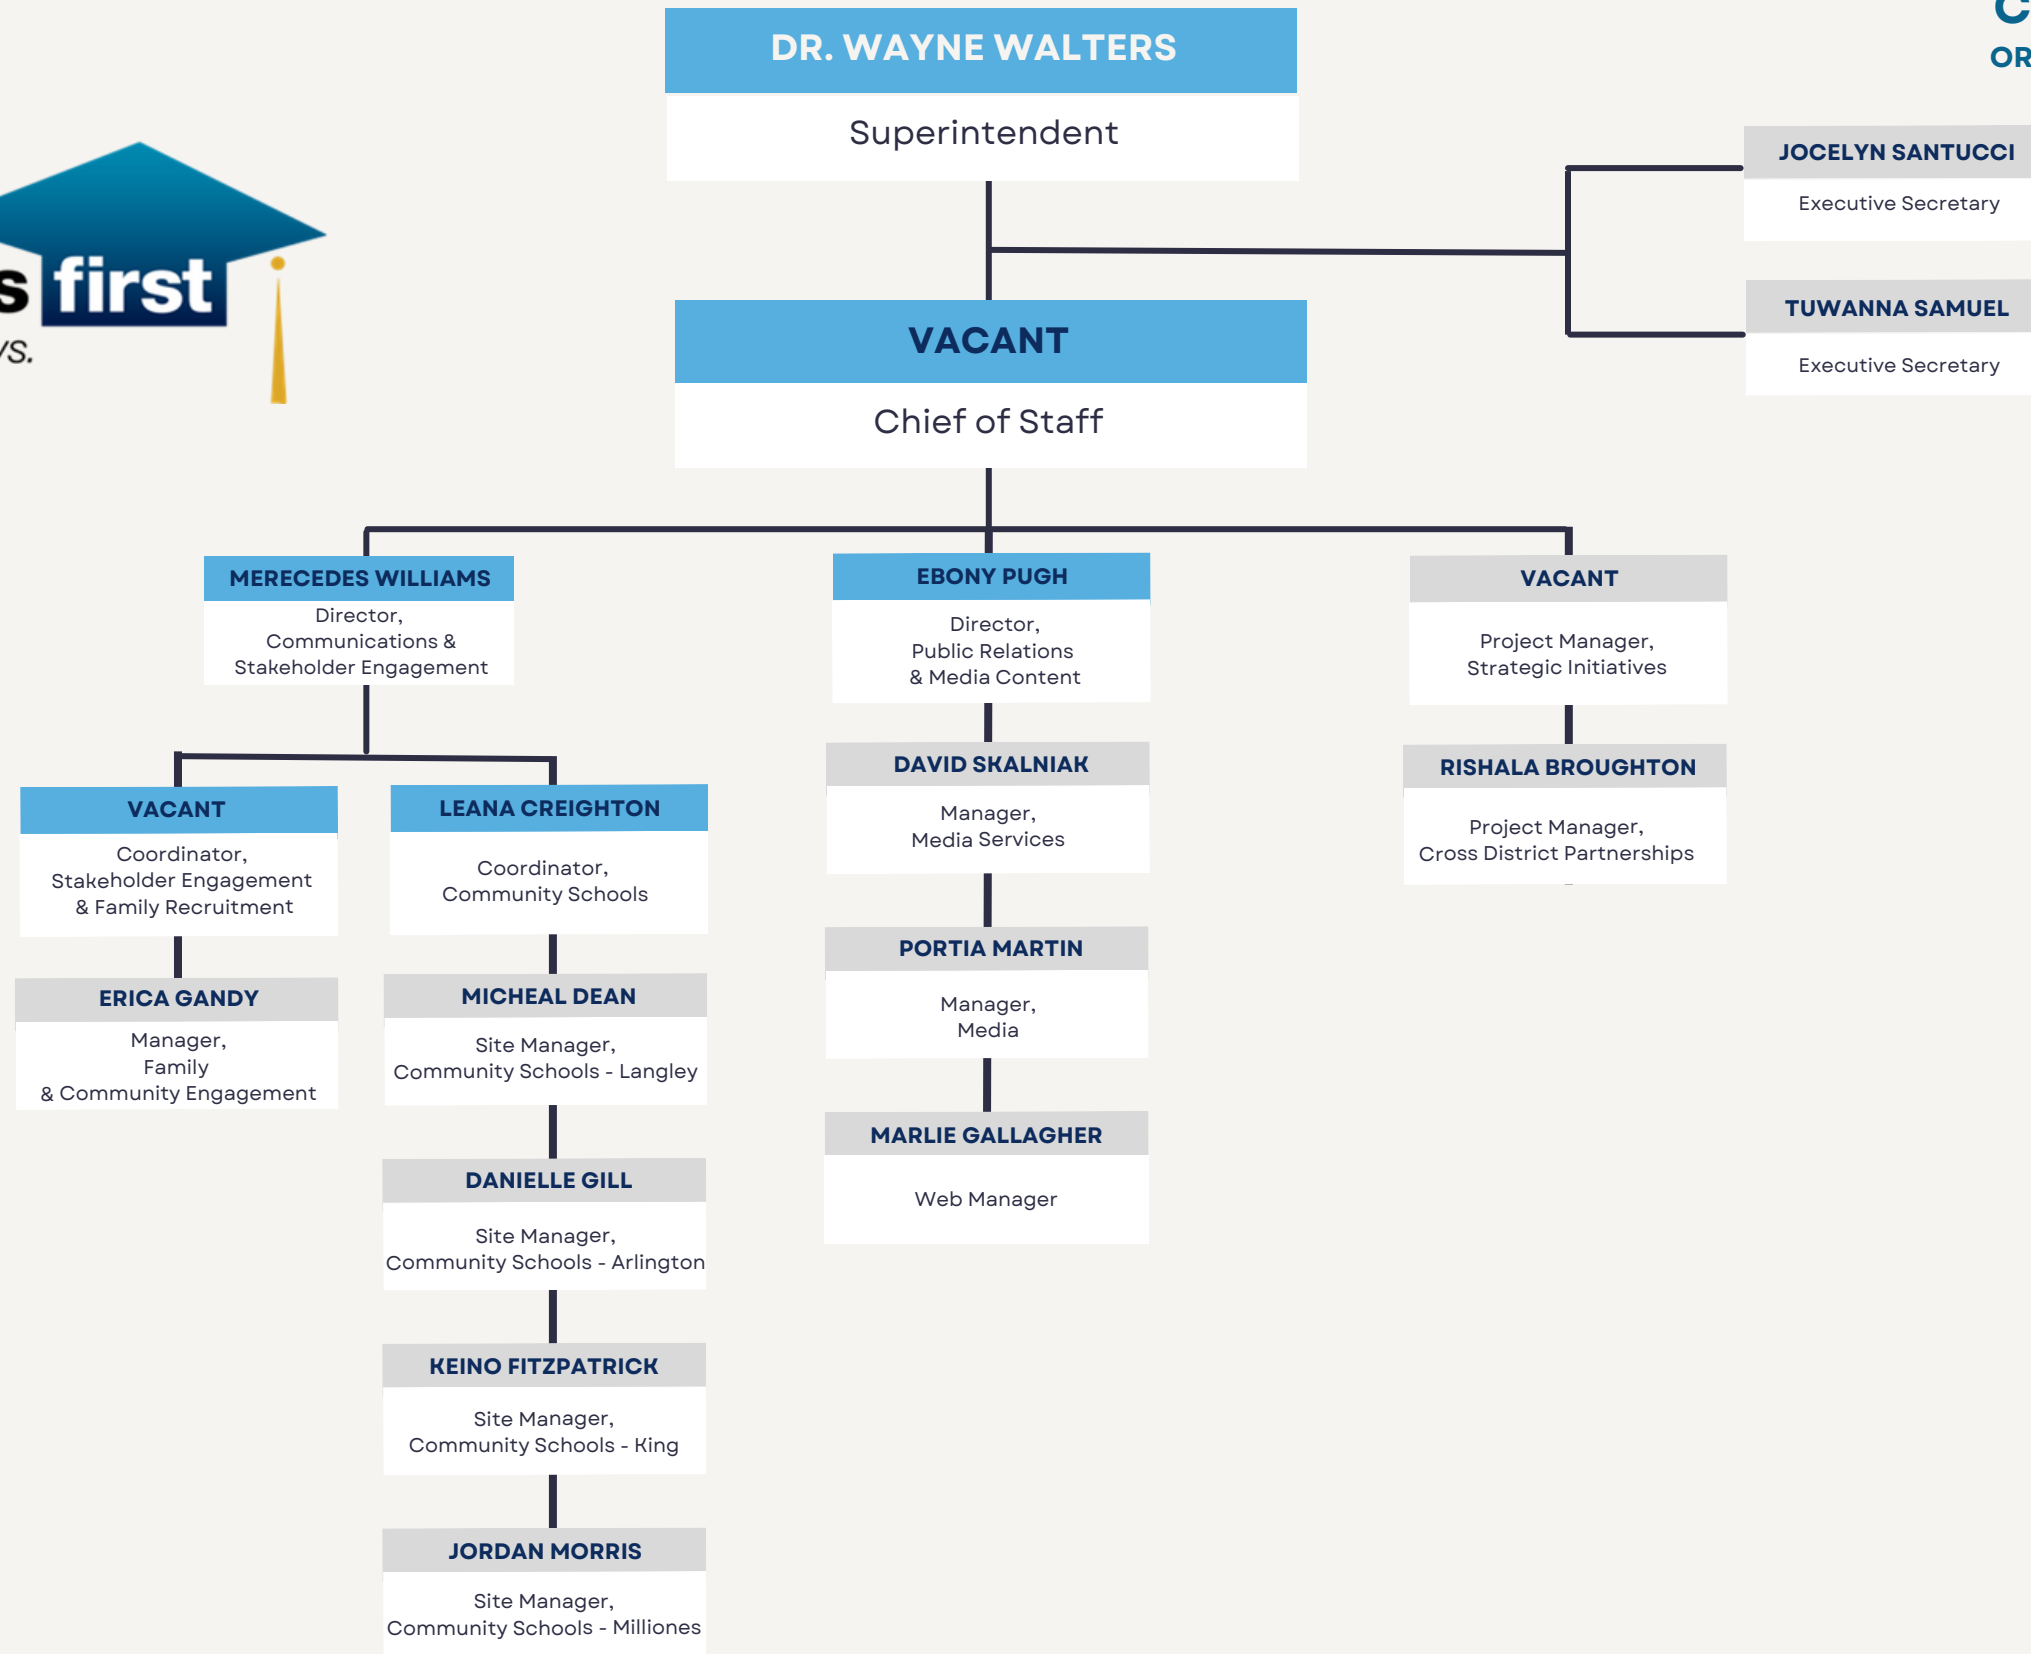

STUDENTS, PARENTS & COMMUNITY

BOARD OF DIRECTORS

DR. WAYNE WALTERS

Superintendent

Students first
Always, in all ways.

CHIEF OF STAFF ORGANIZATION CHART #2

Students first
Always, in all ways.

SPECIAL EDUCATION

ORGANIZATION CHART #3

DR. WAYNE WALTERS
Superintendent

DR. PATTI CAMPER
Assistant Superintendent,
Special Education

OLIVER CITYWIDE ACADEMY SITES

- King
- Greenway
- Perry
- U Prep

Students first
Always, in all ways.

EQUITY OFFICE
ORGANIZATION CHART #5

Students first
Always, in all ways.

DEPUTY SUPERINTENDENT ORGANIZATION CHART #6

Students first
Always, in all ways.

CHIEF ACADEMIC OFFICER

ORGANIZATION CHART #7

CAREER AND TECHNICAL EDUCATION

ORGANIZATION CHART #28

LAW OFFICE
ORGANIZATION CHART #29

Students first
Always, in all ways.

BOARD OFFICE
ORGANIZATION CHART #30

Students first
Always, in all ways.

BOARD OF DIRECTORS

LAURA GETTY
Executive Assistant