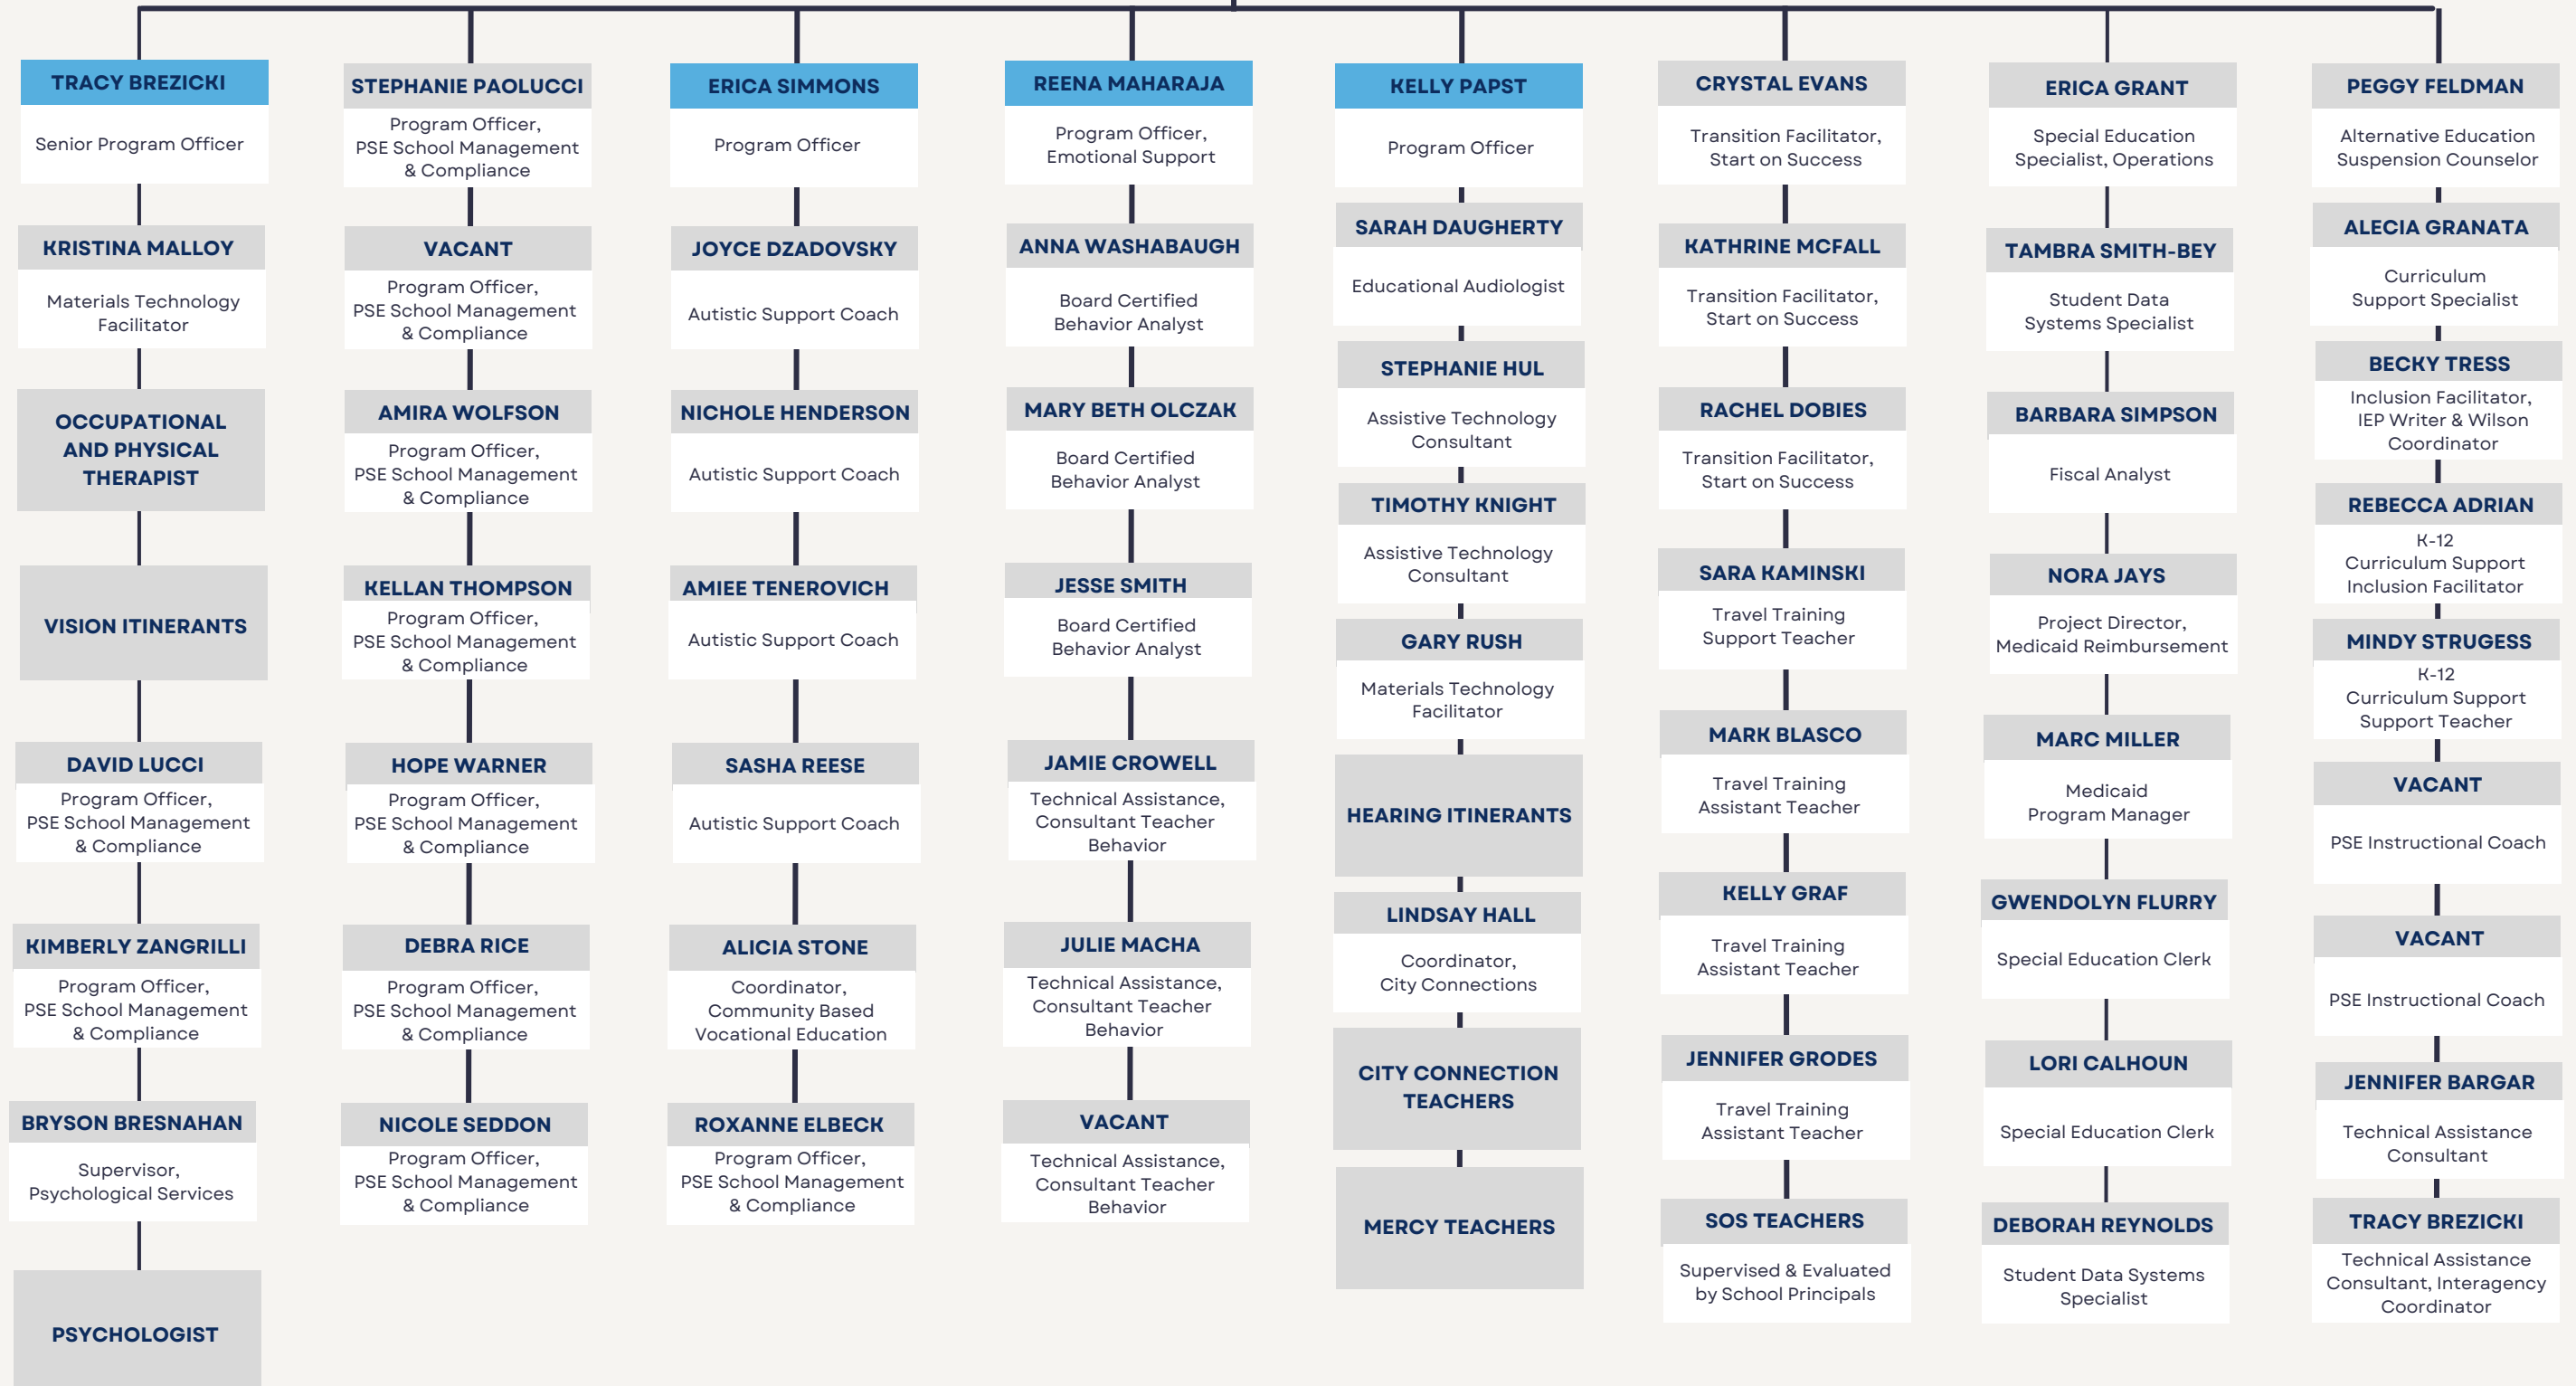

STUDENTS, PARENTS & COMMUNITY

BOARD OF DIRECTORS

DR. WAYNE WALTERS

Superintendent

Students first
Always, in all ways.

CHIEF OF STAFF ORGANIZATION CHART #2

Students first
Always, in all ways.

SPECIAL EDUCATION

ORGANIZATION CHART #3

DR. WAYNE WALTERS
Superintendent

DR. PATTI CAMPER
Assistant Superintendent,
Special Education

OLIVER CITYWIDE ACADEMY SITES

- King
- Greenway
- Perry
- U Prep

Students first
Always, in all ways.

EQUITY OFFICE
ORGANIZATION CHART #5

Students first
Always, in all ways.

DEPUTY SUPERINTENDENT ORGANIZATION CHART #6

Students first
Always, in all ways.

CHIEF ACADEMIC OFFICER

ORGANIZATION CHART #7

CAREER AND TECHNICAL EDUCATION

ORGANIZATION CHART #28

LAW OFFICE
ORGANIZATION CHART #29

Students first
Always, in all ways.

BOARD OFFICE
ORGANIZATION CHART #30

Students first
Always, in all ways.

BOARD OF DIRECTORS

LAURA GETTY
Executive Assistant