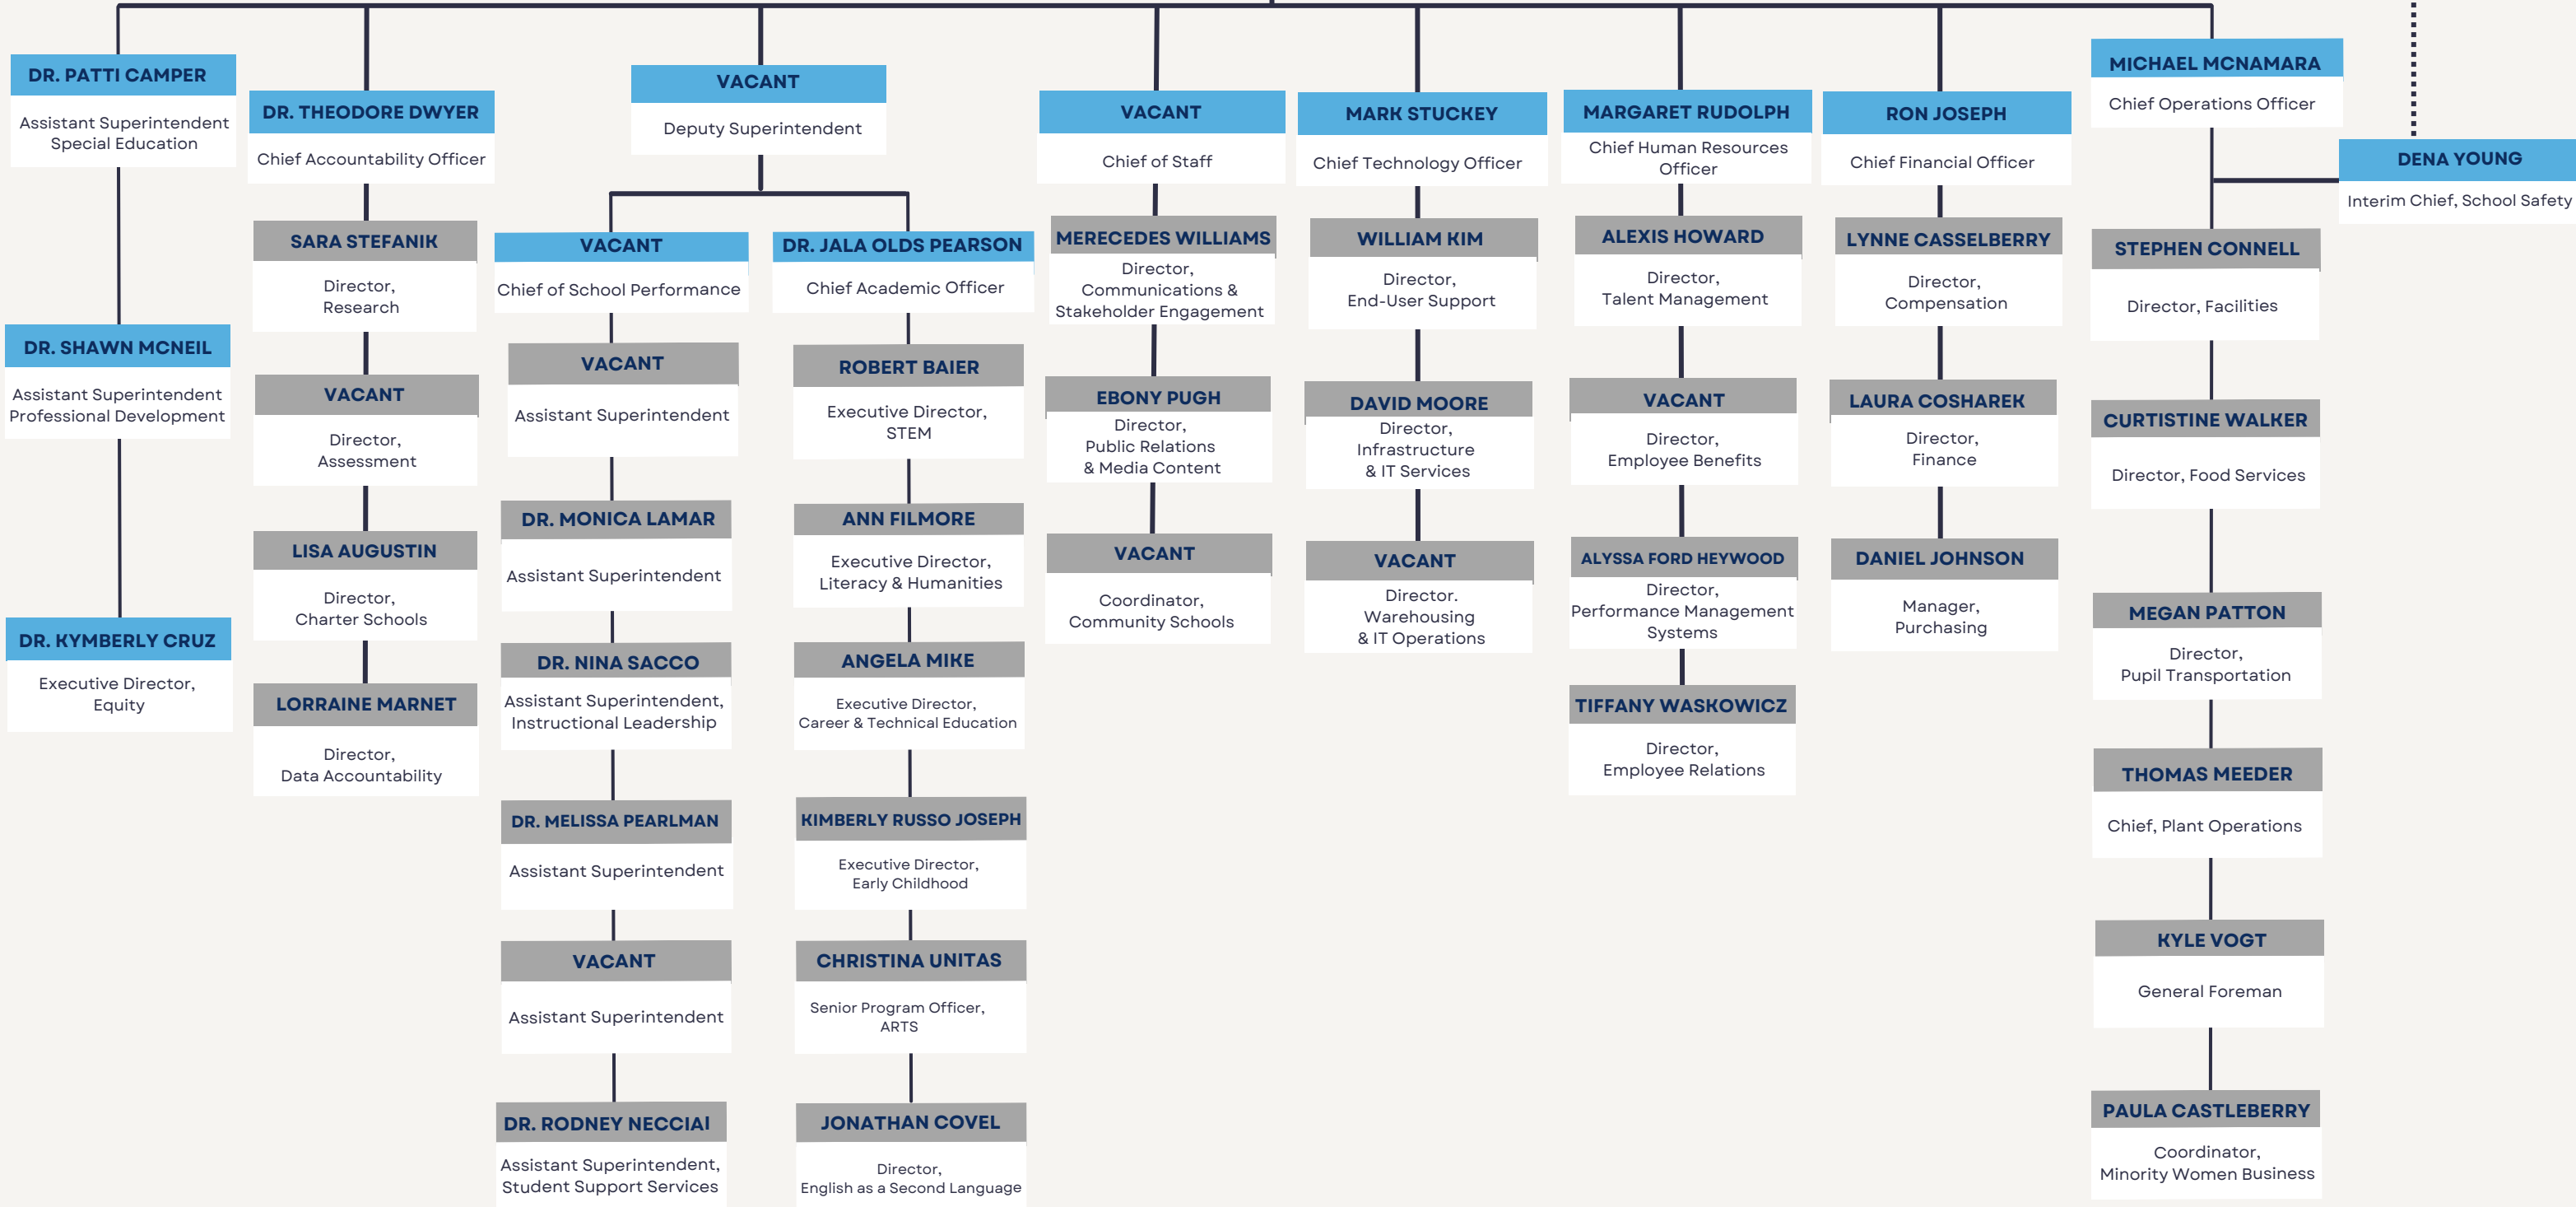

STUDENTS, PARENTS & COMMUNITY

BOARD OF DIRECTORS

DR. WAYNE WALTERS

Superintendent

Students first
Always, in all ways.

CHIEF OF STAFF ORGANIZATION CHART #2

Students first
Always, in all ways.

SPECIAL EDUCATION

ORGANIZATION CHART #3

DR. WAYNE WALTERS
Superintendent

DR. PATTI CAMPER
Assistant Superintendent,
Special Education

OLIVER CITYWIDE ACADEMY SITES

- King
- Greenway
- Perry
- U Prep

Students first
Always, in all ways.

EQUITY OFFICE
ORGANIZATION CHART #5

Students first
Always, in all ways.

DEPUTY SUPERINTENDENT ORGANIZATION CHART #6

Students first
Always, in all ways.

CHIEF ACADEMIC OFFICER

ORGANIZATION CHART #7

CAREER AND TECHNICAL EDUCATION

ORGANIZATION CHART #28

LAW OFFICE
ORGANIZATION CHART #29

Students first
Always, in all ways.

BOARD OFFICE
ORGANIZATION CHART #30

Students first
Always, in all ways.

BOARD OF DIRECTORS

LAURA GETTY
Executive Assistant