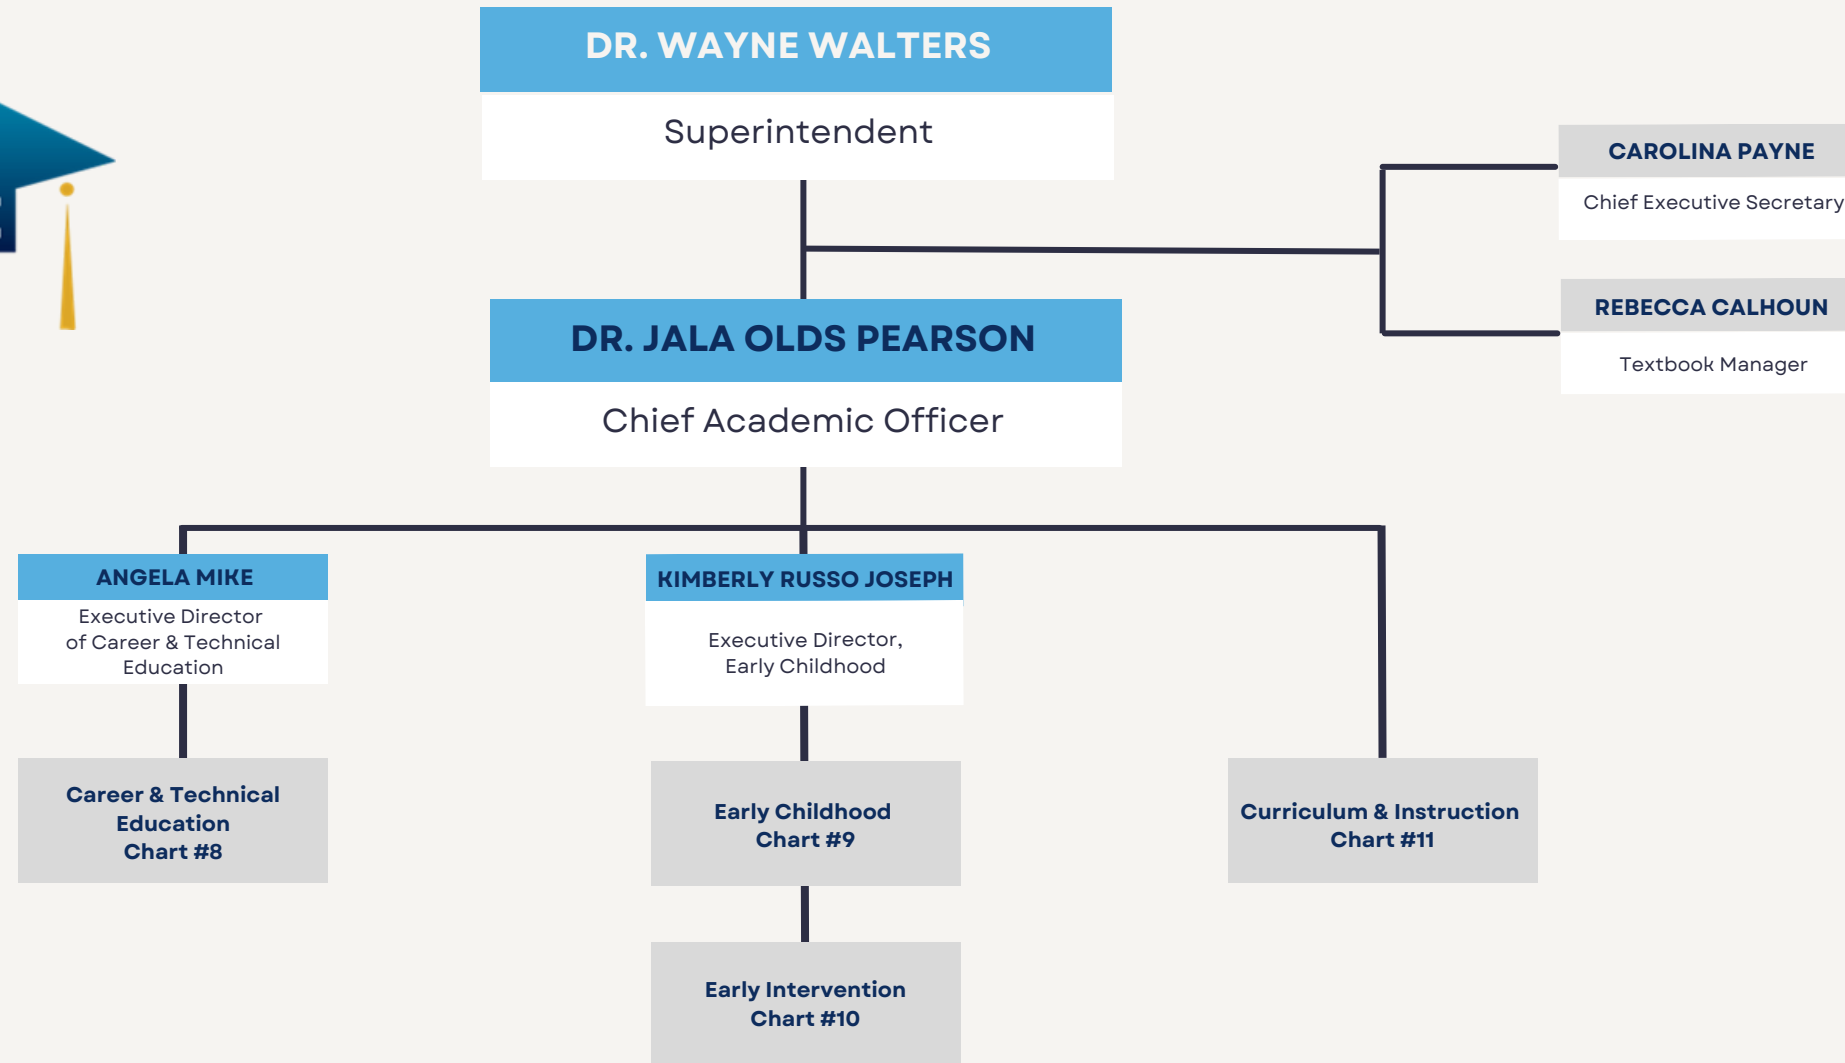

STUDENTS, PARENTS & COMMUNITY

BOARD OF DIRECTORS

DR. WAYNE WALTERS

Superintendent

Students first
Always, in all ways.

CHIEF OF STAFF ORGANIZATION CHART #2

Students first
Always, in all ways.

SPECIAL EDUCATION

ORGANIZATION CHART #3

DR. WAYNE WALTERS
Superintendent

DR. PATTI CAMPER
Assistant Superintendent,
Special Education

OLIVER CITYWIDE ACADEMY SITES

- King
- Greenway
- Perry
- U Prep

Students first
Always, in all ways.

EQUITY OFFICE
ORGANIZATION CHART #5

Students first
Always, in all ways.

DEPUTY SUPERINTENDENT ORGANIZATION CHART #6

Students first
Always, in all ways.

CHIEF ACADEMIC OFFICER

ORGANIZATION CHART #7

CAREER AND TECHNICAL EDUCATION

ORGANIZATION CHART #8

CURRICULUM & INSTRUCTION

ORGANIZATION CHART #11

Students first
Always, in all ways.

Students first
Always, in all ways.

STUDENT SUPPORT SERVICES

ORGANIZATION CHART #13

Students first
Always, in all ways.