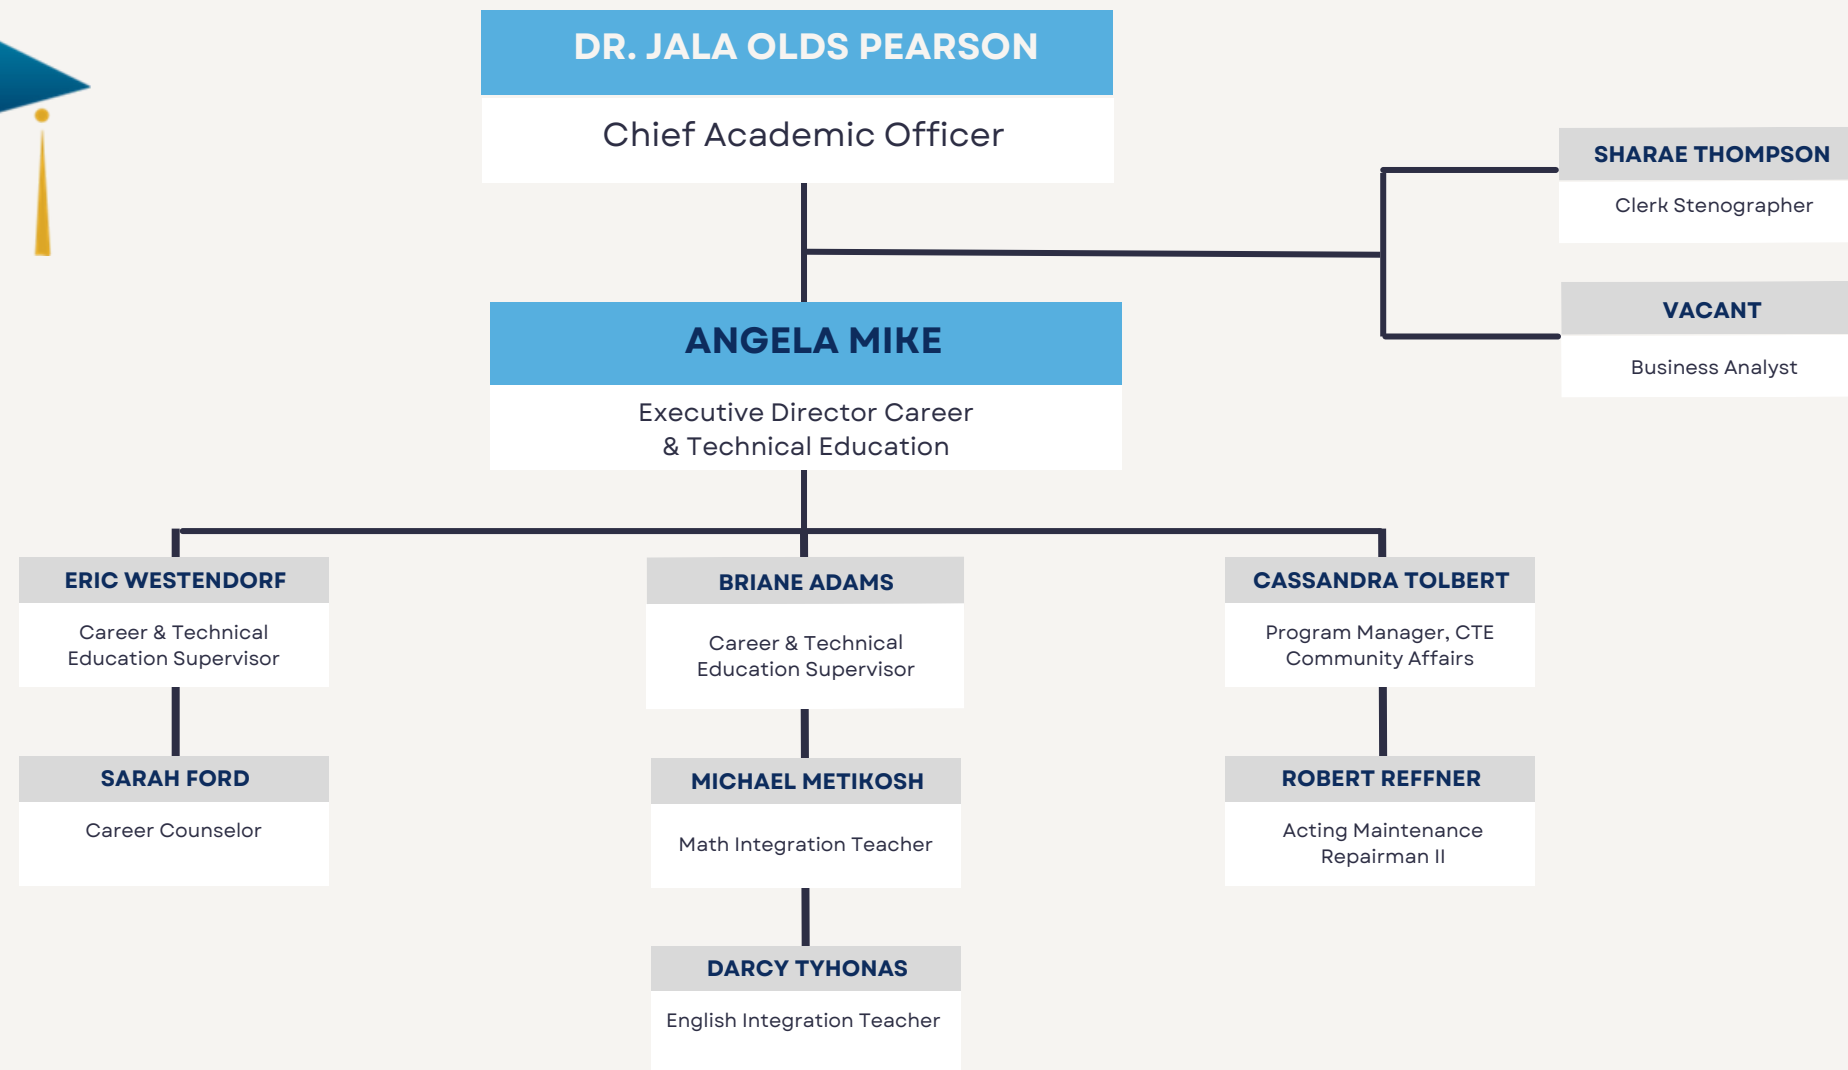

STUDENTS, PARENTS & COMMUNITY

BOARD OF DIRECTORS

DR. WAYNE WALTERS

Superintendent

Students first
Always, in all ways.

CHIEF OF STAFF ORGANIZATION CHART #2

Students first
Always, in all ways.

SPECIAL EDUCATION

ORGANIZATION CHART #3

DR. WAYNE WALTERS
Superintendent

DR. PATTI CAMPER
Assistant Superintendent,
Special Education

OLIVER CITYWIDE ACADEMY SITES

- King
- Greenway
- Perry
- U Prep

Students first
Always, in all ways.

EQUITY OFFICE
ORGANIZATION CHART #5

Students first
Always, in all ways.

DEPUTY SUPERINTENDENT ORGANIZATION CHART #6

Students first
Always, in all ways.

CHIEF ACADEMIC OFFICER

ORGANIZATION CHART #7

CAREER AND TECHNICAL EDUCATION

ORGANIZATION CHART #8

CURRICULUM & INSTRUCTION

ORGANIZATION CHART #11

Students first
Always, in all ways.

Students first
Always, in all ways.

STUDENT SUPPORT SERVICES

ORGANIZATION CHART #13

Students first
Always, in all ways.