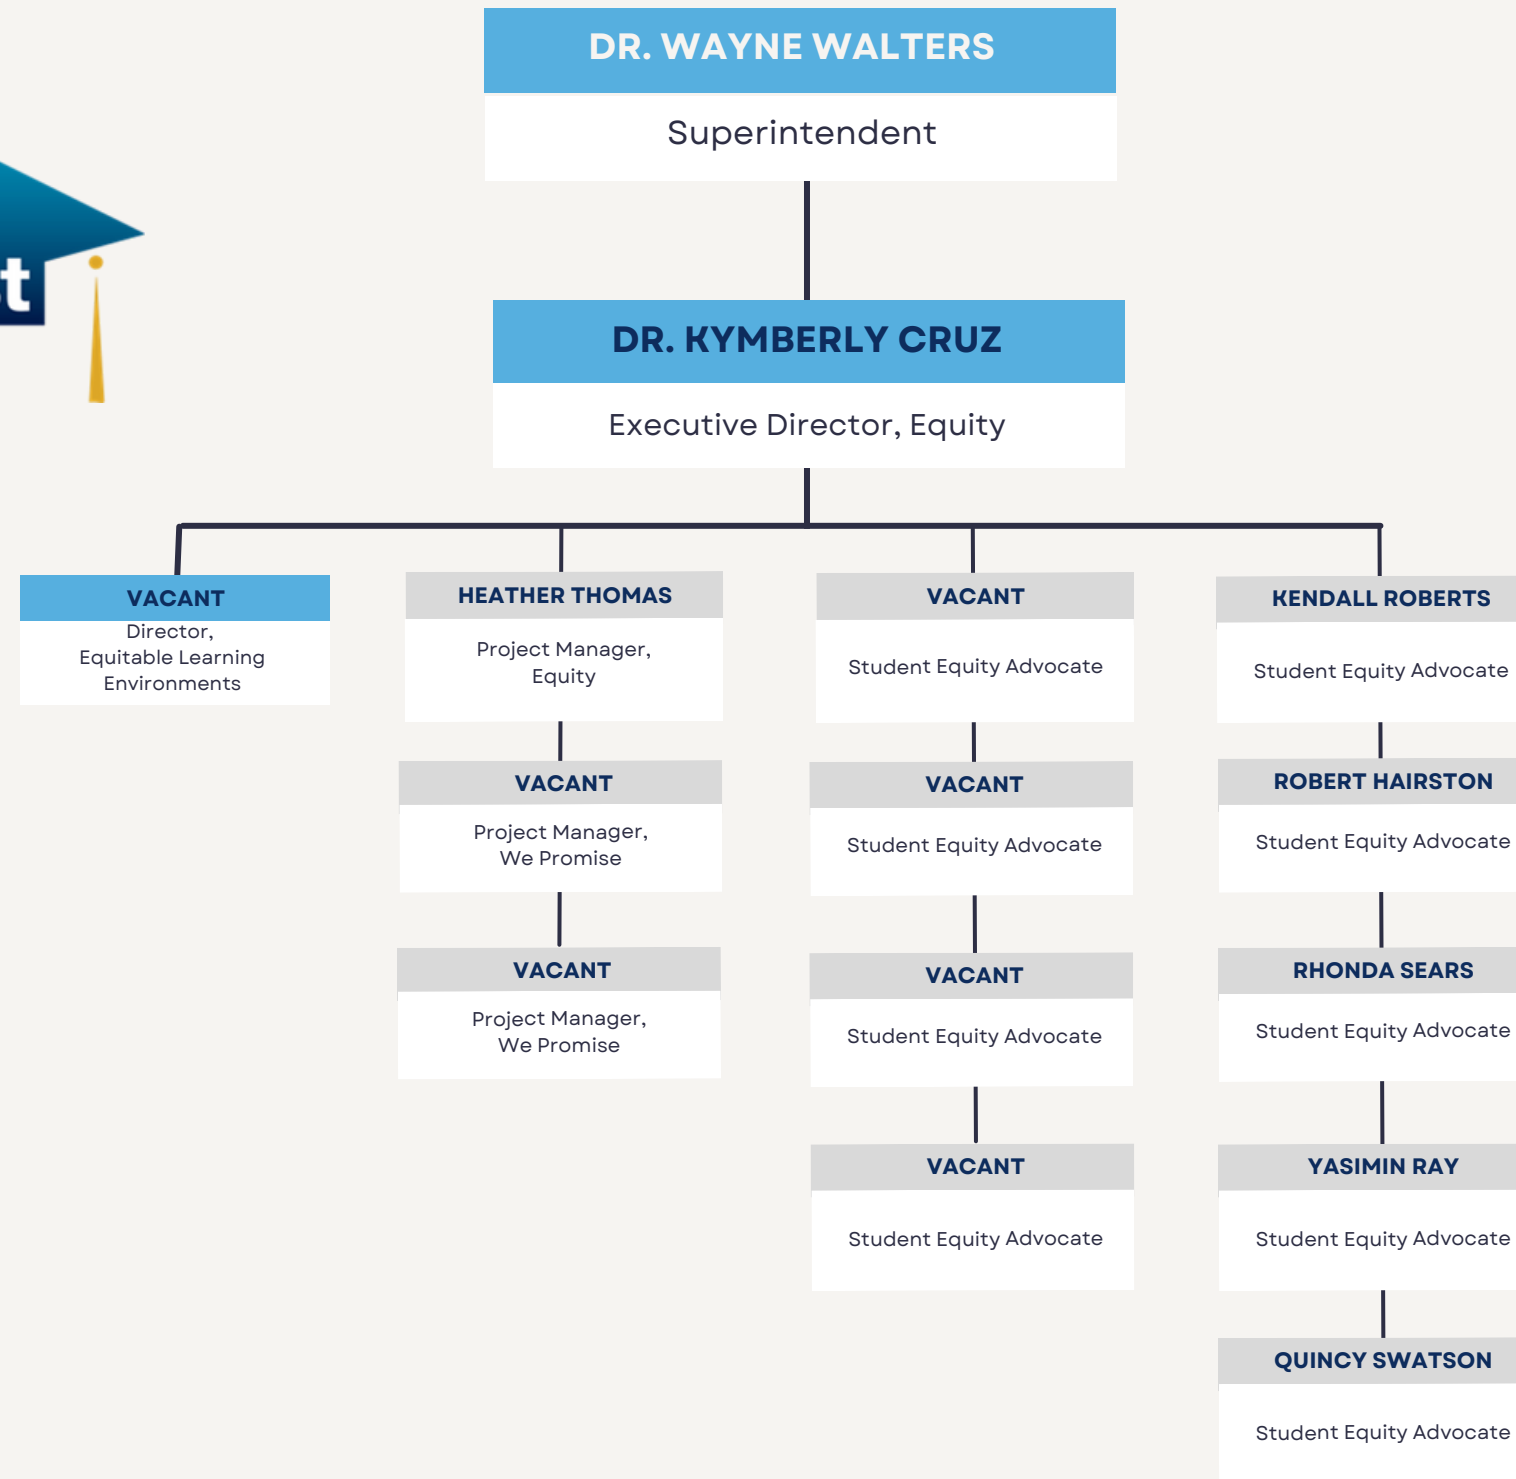

STUDENTS, PARENTS & COMMUNITY

BOARD OF DIRECTORS

DR. WAYNE WALTERS

Superintendent

Students first
Always, in all ways.

CHIEF OF STAFF ORGANIZATION CHART #2

Students first
Always, in all ways.

SPECIAL EDUCATION

ORGANIZATION CHART #3

DR. WAYNE WALTERS
Superintendent

DR. PATTI CAMPER
Assistant Superintendent,
Special Education

OLIVER CITYWIDE ACADEMY SITES

- King
- Greenway
- Perry
- U Prep

Students first
Always, in all ways.

EQUITY OFFICE
ORGANIZATION CHART #5

Students first
Always, in all ways.

DEPUTY SUPERINTENDENT ORGANIZATION CHART #6

Students first
Always, in all ways.

CHIEF ACADEMIC OFFICER

ORGANIZATION CHART #7

CAREER AND TECHNICAL EDUCATION

ORGANIZATION CHART #8

CURRICULUM & INSTRUCTION

ORGANIZATION CHART #11

Students first
Always, in all ways.

Students first
Always, in all ways.

STUDENT SUPPORT SERVICES

ORGANIZATION CHART #13

Students first
Always, in all ways.