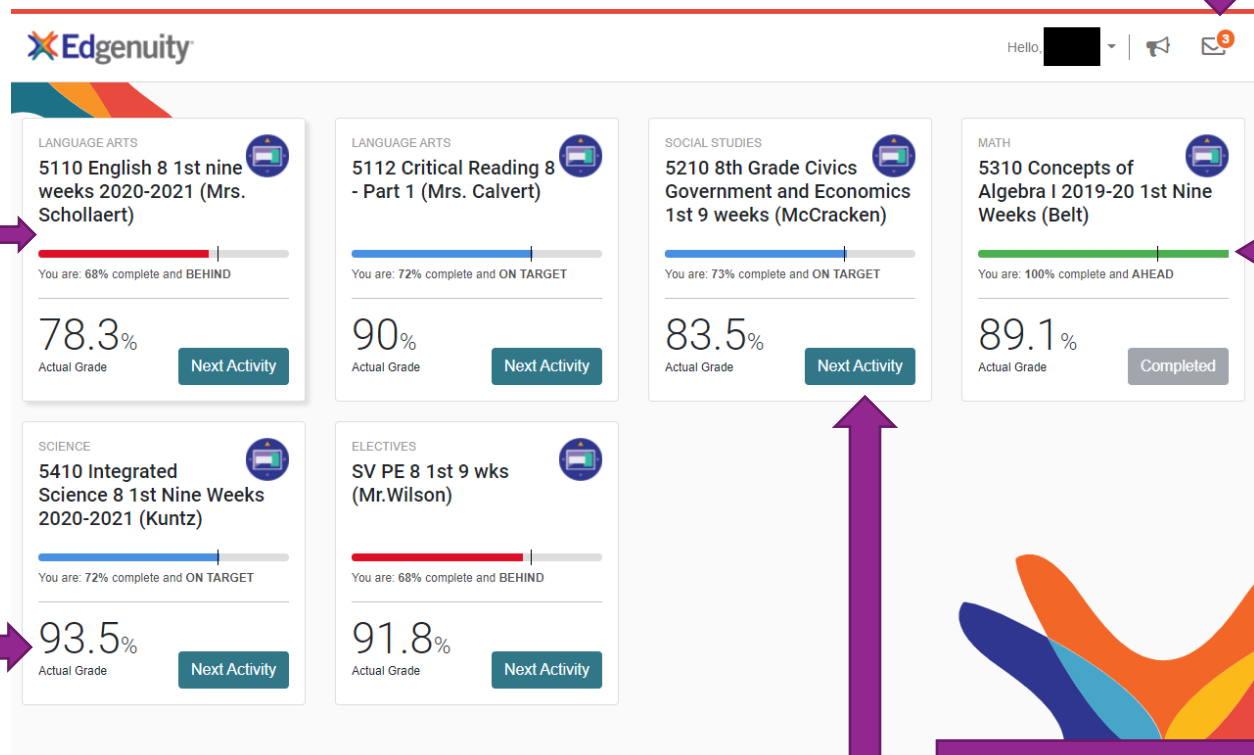

reading your homepage

This is your main page. Your current classes are listed here. This is also where your progress is listed in each class. You can get to your email, course maps, and next activities from this page.

Click anywhere on the class square to enter the class and see your course map.

Here is where your email is – You will see the orange circle if you have new emails

Actual Grade – This is your grade based on what you have completed

Click “Next Activity” to jump straight to the next assignment

Progress Bar: This bar shows how you are progressing through the class

Color Codes

- RED = Behind
- BLUE = On Target
- Green = Ahead