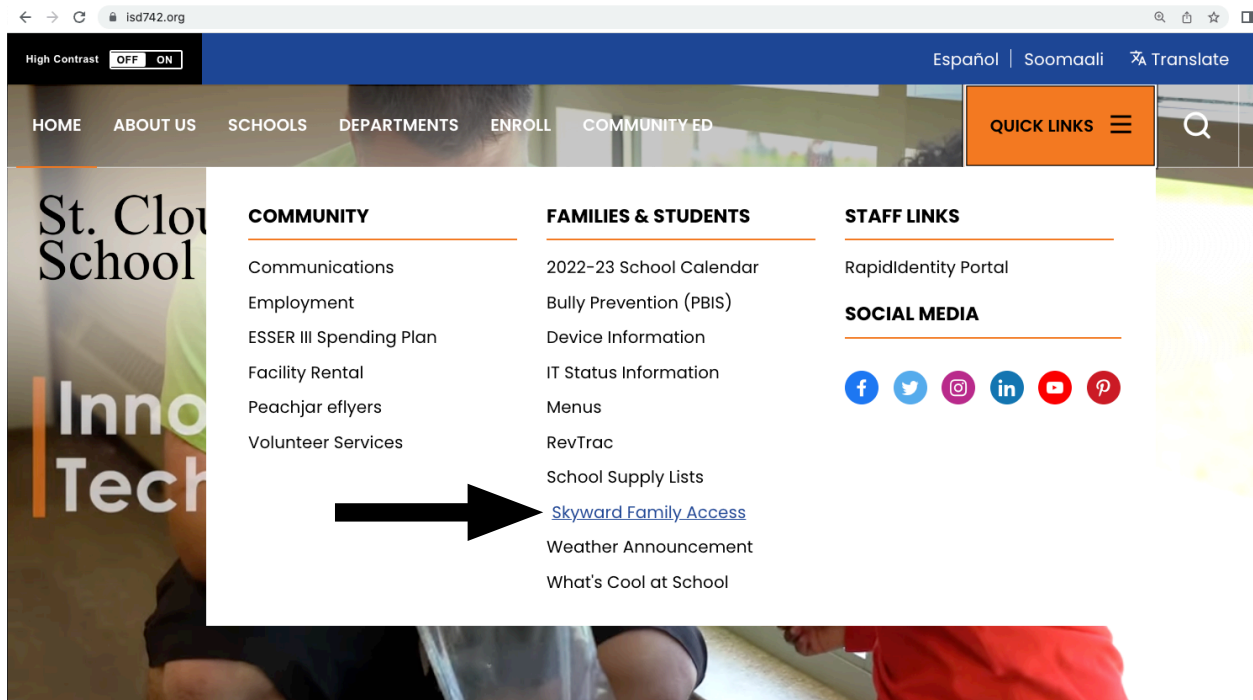

Skyward Family Access

Forgot Login/Password

Go to: www.isd742.org

Select “**Quick Links**” by clicking on the icon

Select “**Skyward Family Access**” by clicking on the link

St. Cloud Area School District 742
Student

Login ID:

Password:

[Forgot your Login/Password?](#)

05.22.06.00.08

Login Area:

Click on **“Forgot your Login/Password”**

The Skyward logo features three blue curved lines above the word "SKYWARD" in a bold, blue, sans-serif font.