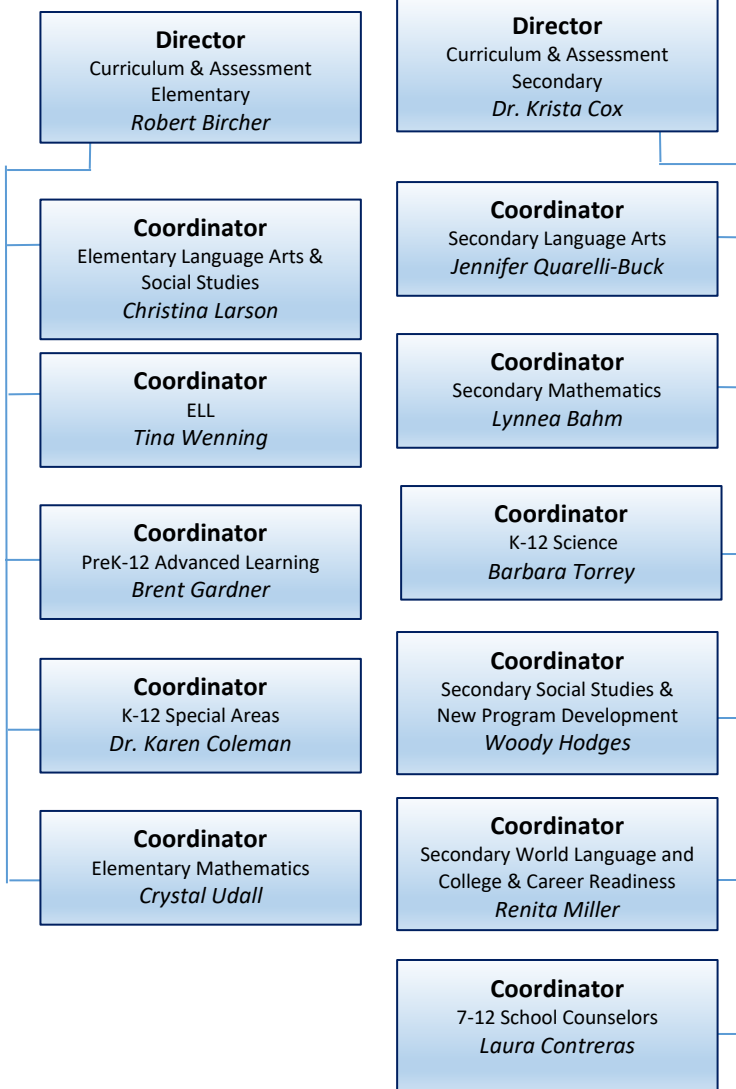

Administrators

Teaching & Learning