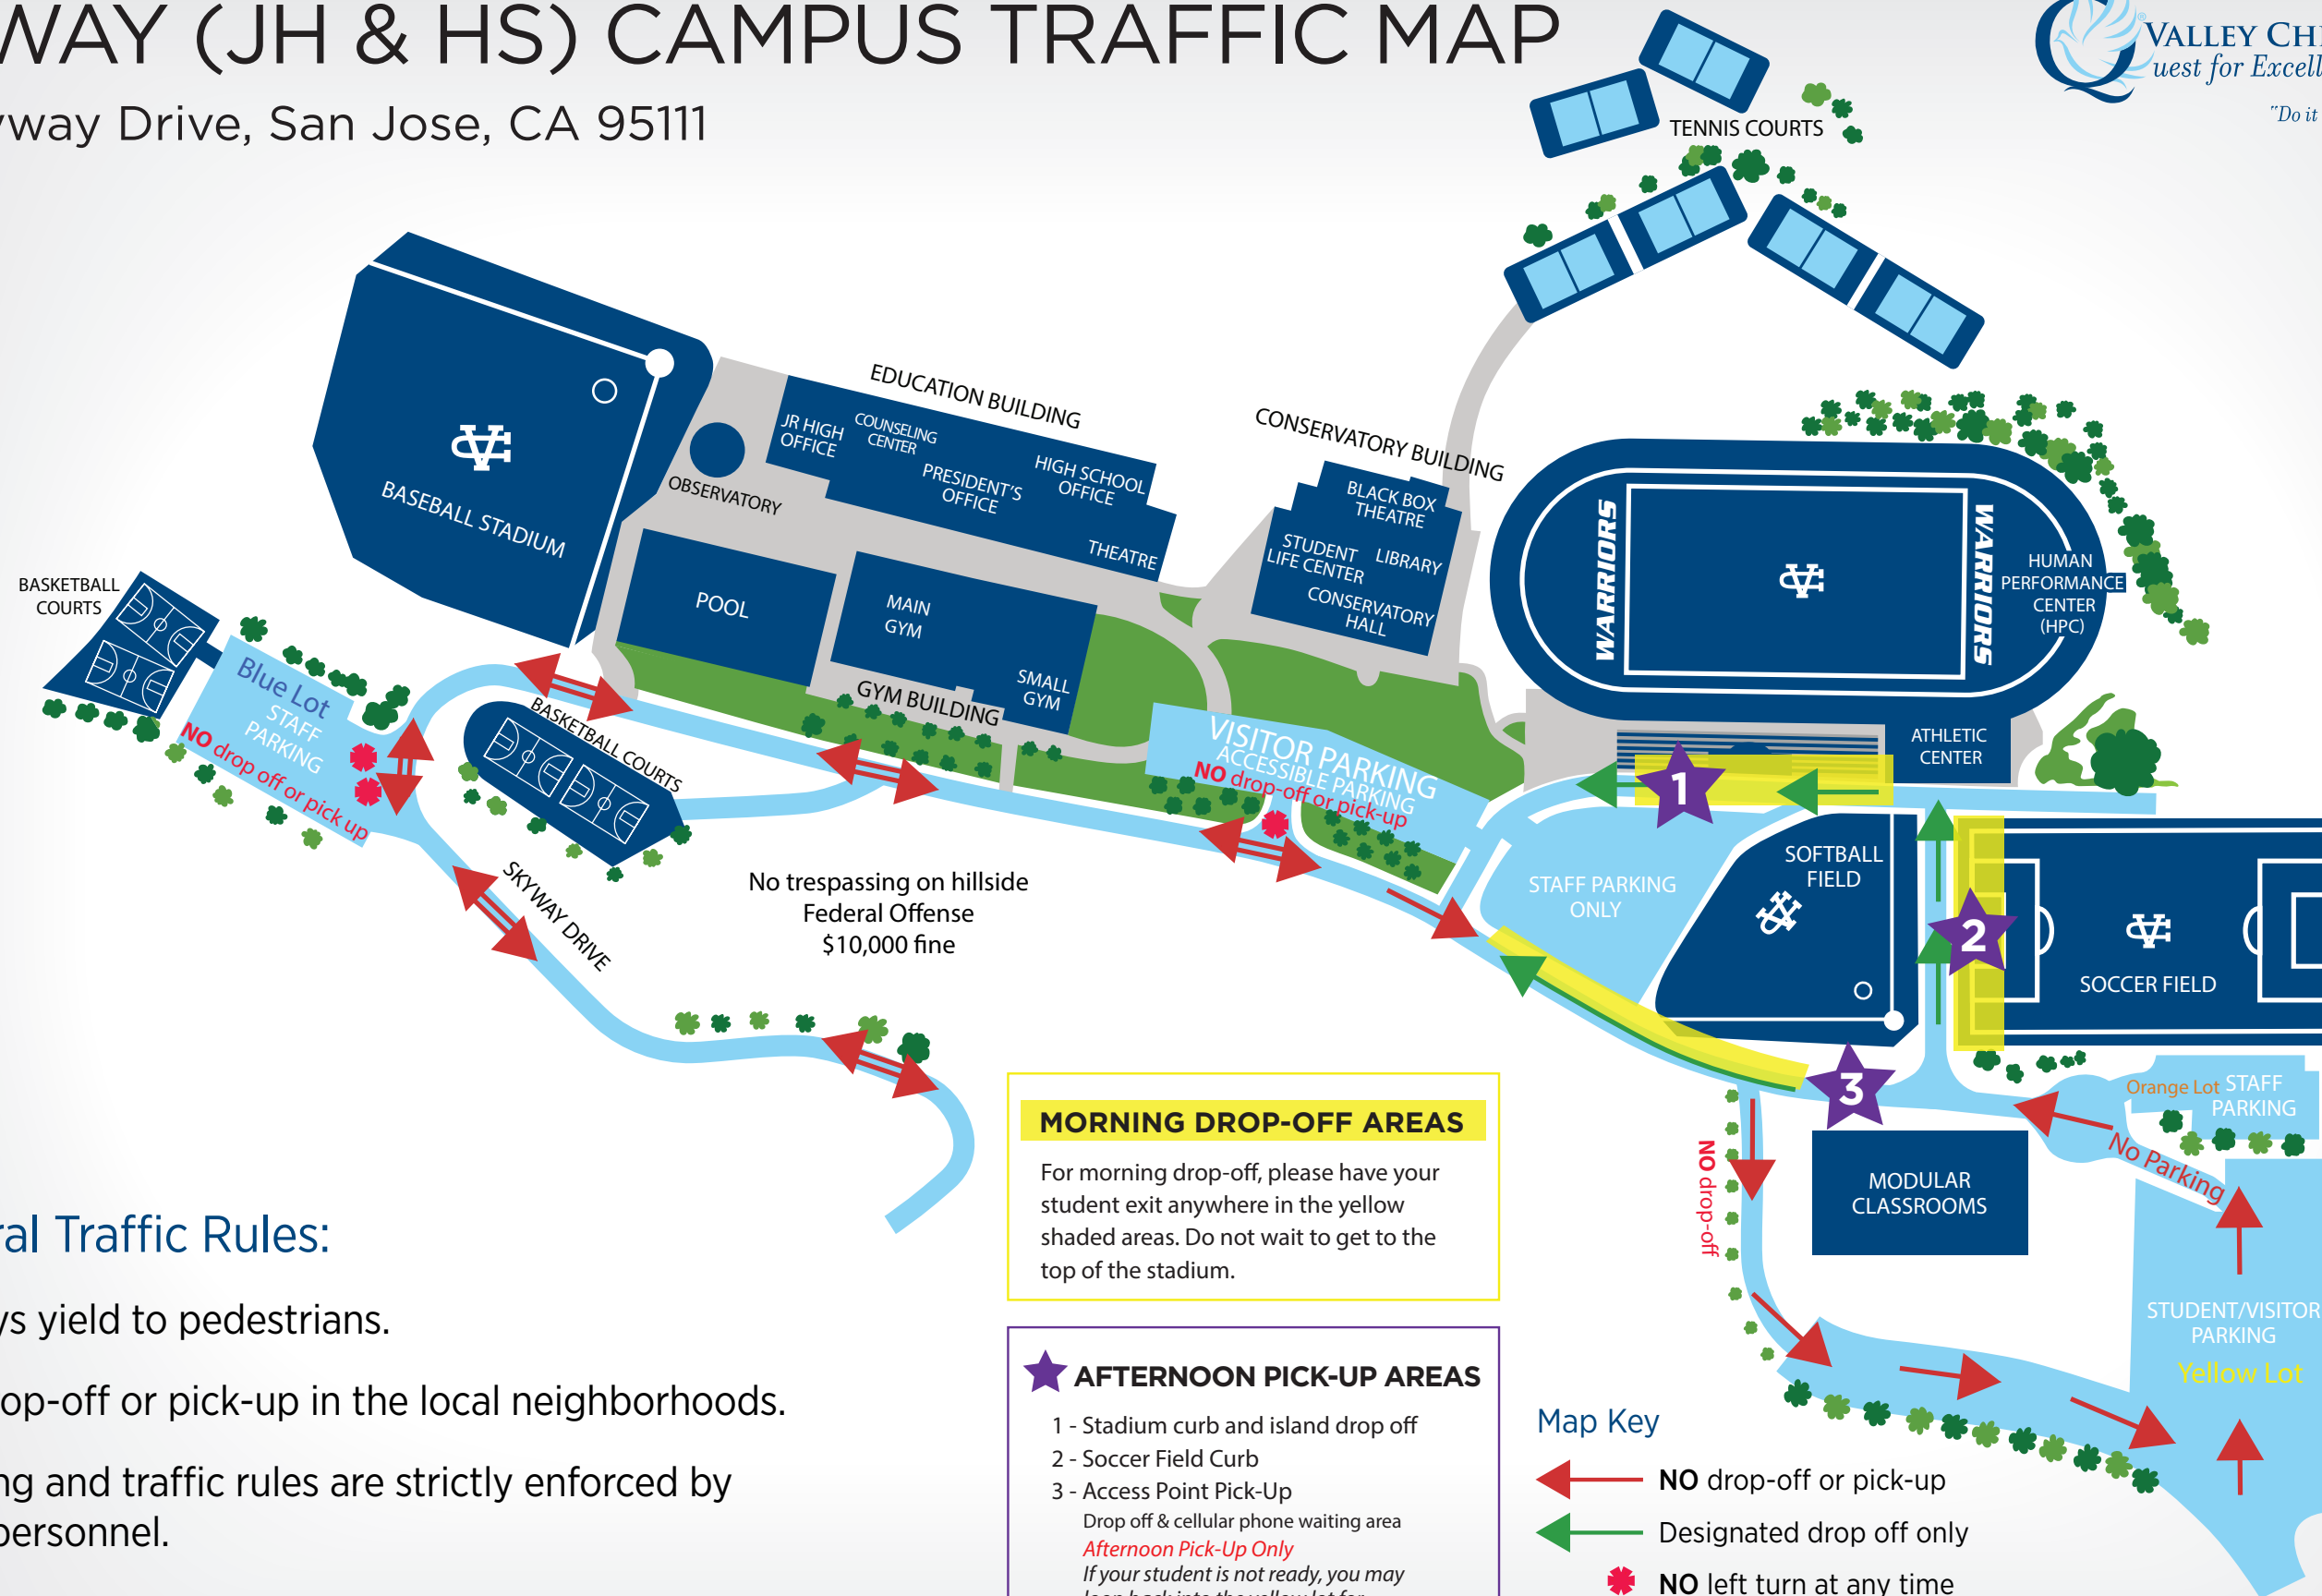

# SKYWAY (JH & HS) CAMPUS TRAFFIC MAP

100 Skyway Drive, San Jose, CA 95111

"Do it heartily as to the Lord." Col. 3:23

**MORNING DROP-OFF AREAS**

For morning drop-off, please have your student exit anywhere in the yellow shaded areas. Do not wait to get to the top of the stadium.

**AFTERNOON PICK-UP AREAS**

1 - Stadium curb and island drop off  
 2 - Soccer Field Curb  
 3 - Access Point Pick-Up  
 Drop off & cellular phone waiting area  
*Afternoon Pick-Up Only*  
 If your student is not ready, you may loop back into the yellow lot for another pass to pick-up area #3

The bypass which allows drivers to head straight to exit will be open until 3:30pm.

**Map Key**

-  NO drop-off or pick-up
-  Designated drop off only
-  NO left turn at any time
-  Morning Drop-Off Areas
-  Afternoon Pick-Up Areas

## General Traffic Rules:

- Always yield to pedestrians.
- No drop-off or pick-up in the local neighborhoods.
- Parking and traffic rules are strictly enforced by VCS personnel.