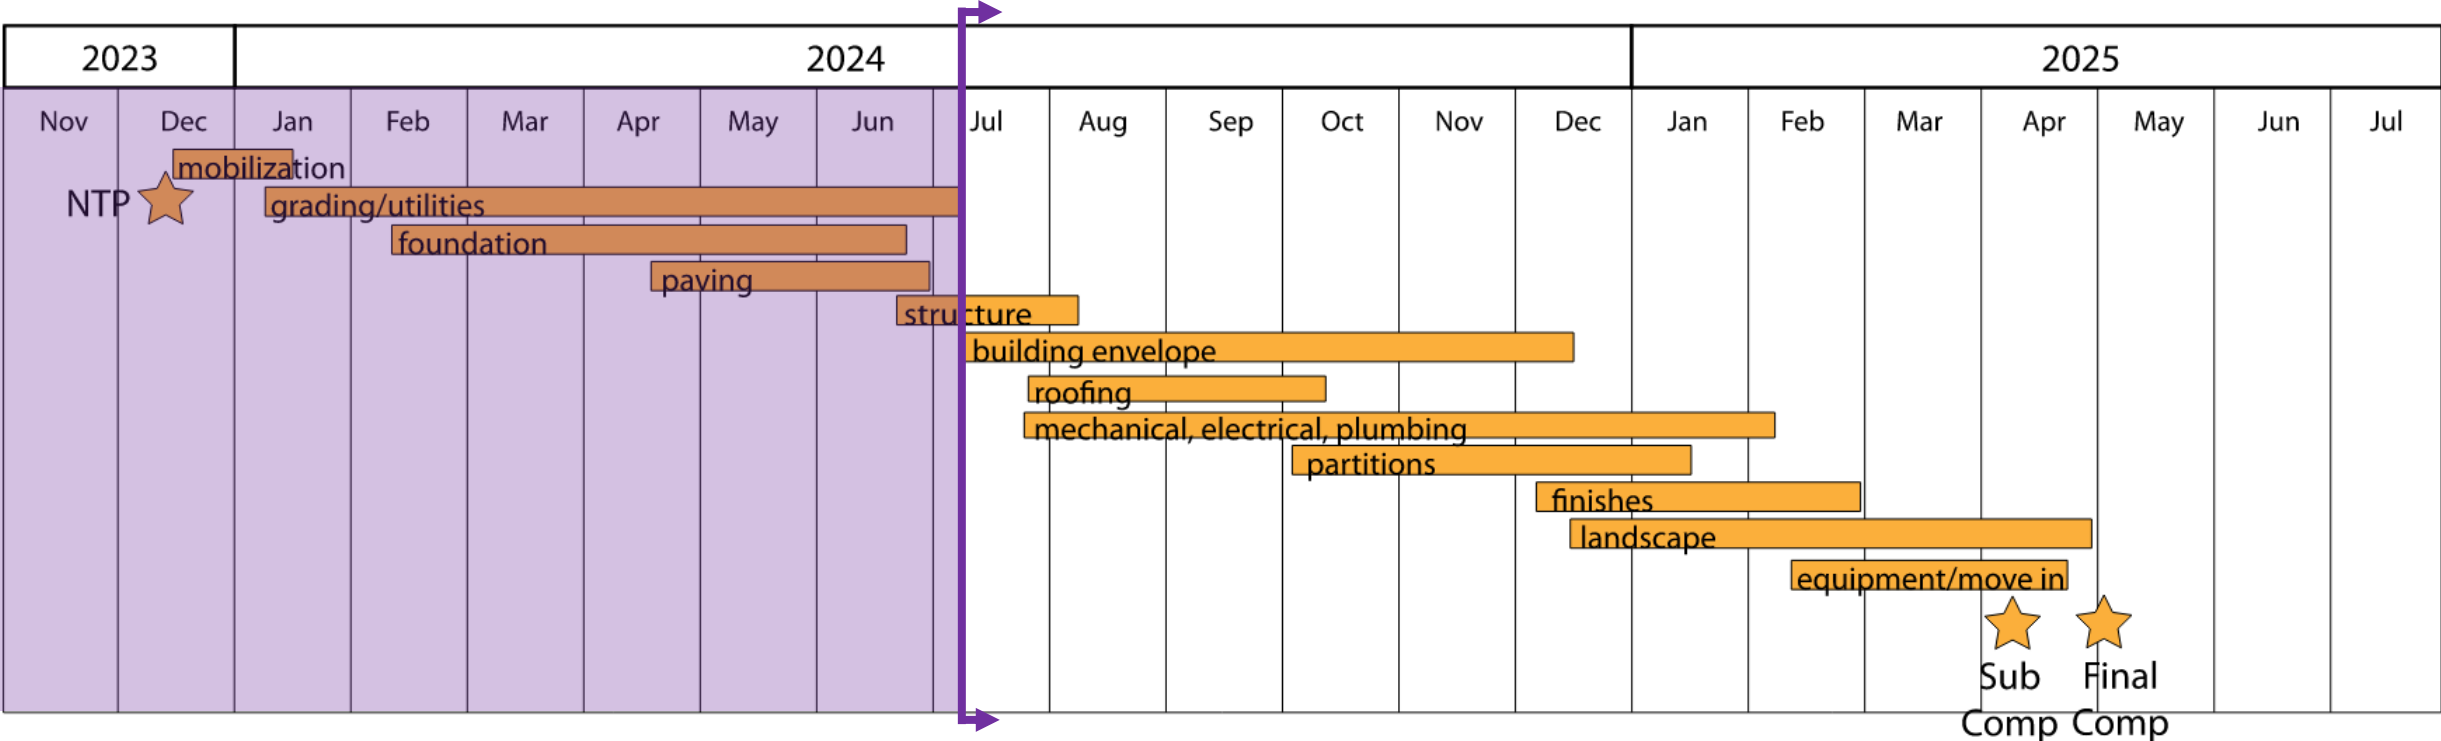

## Construction Update - July 2024

MASONRY INSTALLATION  
CONTINUES

FLASHING & WEATHERPROOFING  
INSTALLATION

# L. Dow Hendricks Elementary School

Construction Update - July 2024

MECHANICAL INSTALLATION  
CONTINUES

FIRE SUPPRESSION  
INSTALLATION CONTINUES

DOOR FRAMES BEING  
INSTALLED

PLUMBING INSTALLATION  
CONTINUES

# L. Dow Hendricks Elementary School

Construction Update - July 2024

TILE INSTALLATION HAS  
BEGUN

## Construction Update - July 2024

Construction Schedule