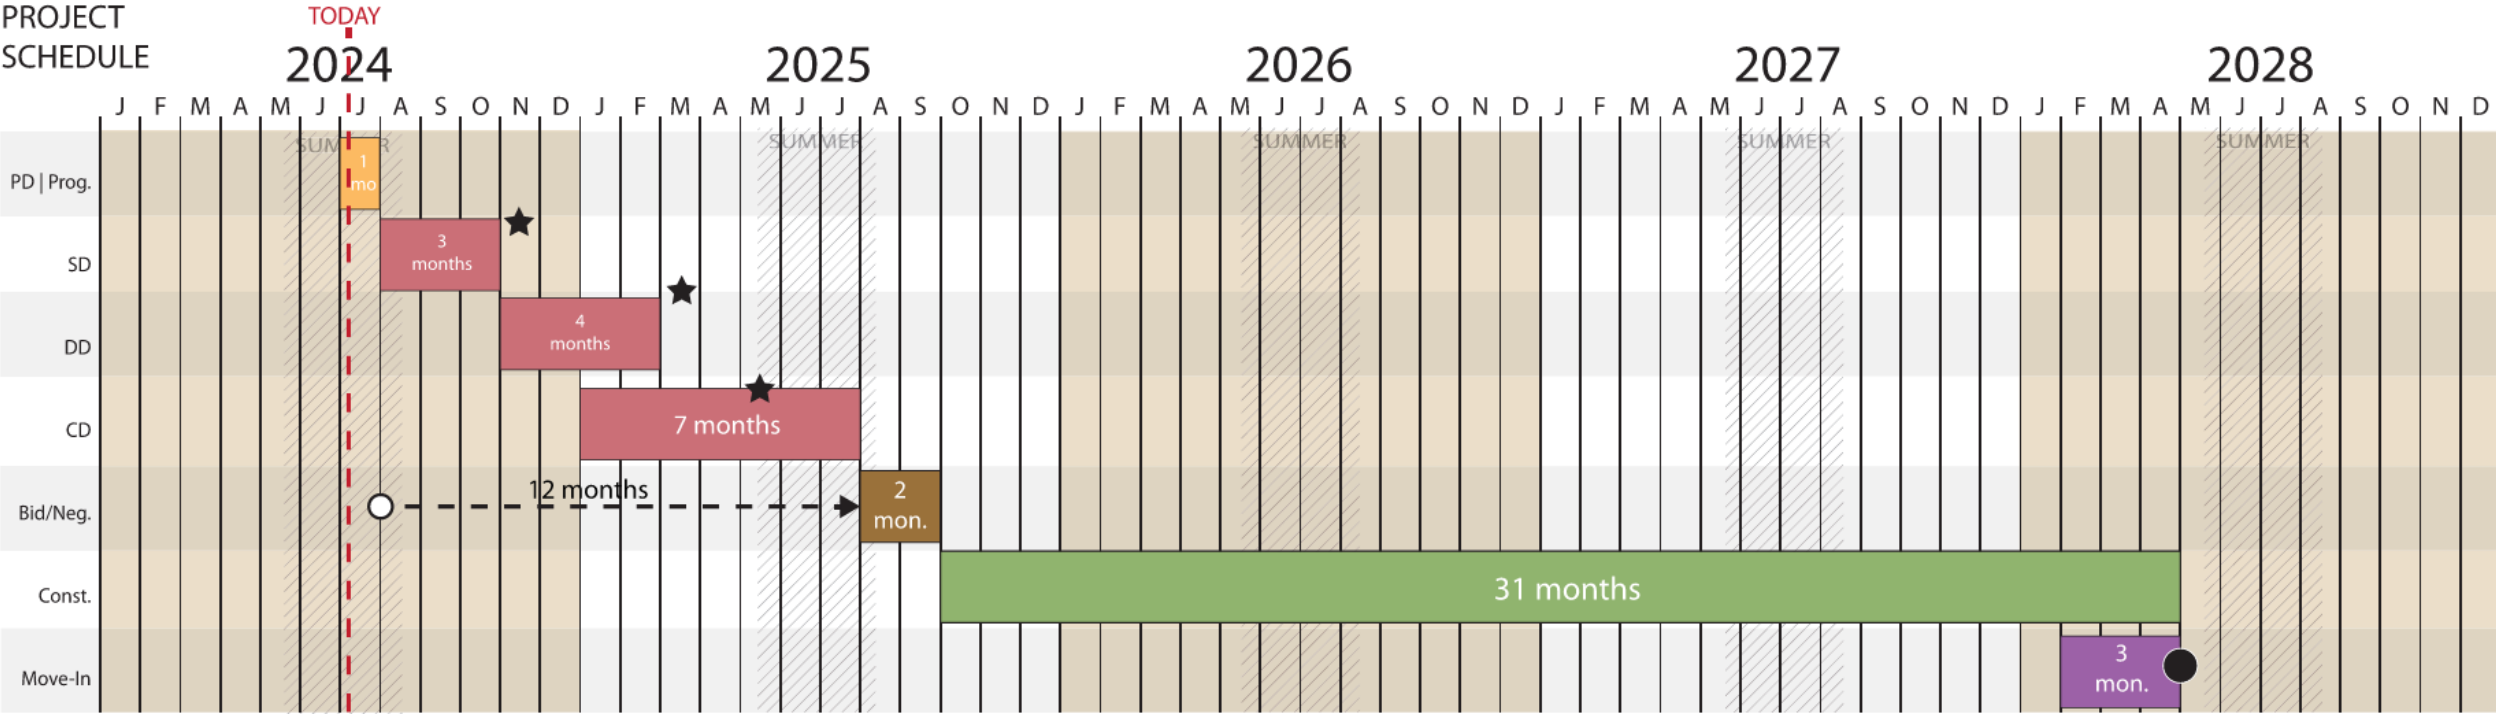

# Anna ISD Administration Building

Construction Update - July 2024

STEEL INSTALLATION  
CONTINUES

## Construction Update - July 2024

Project Schedule

Facility Open Fall 2028

ANNA ISD

Q & A