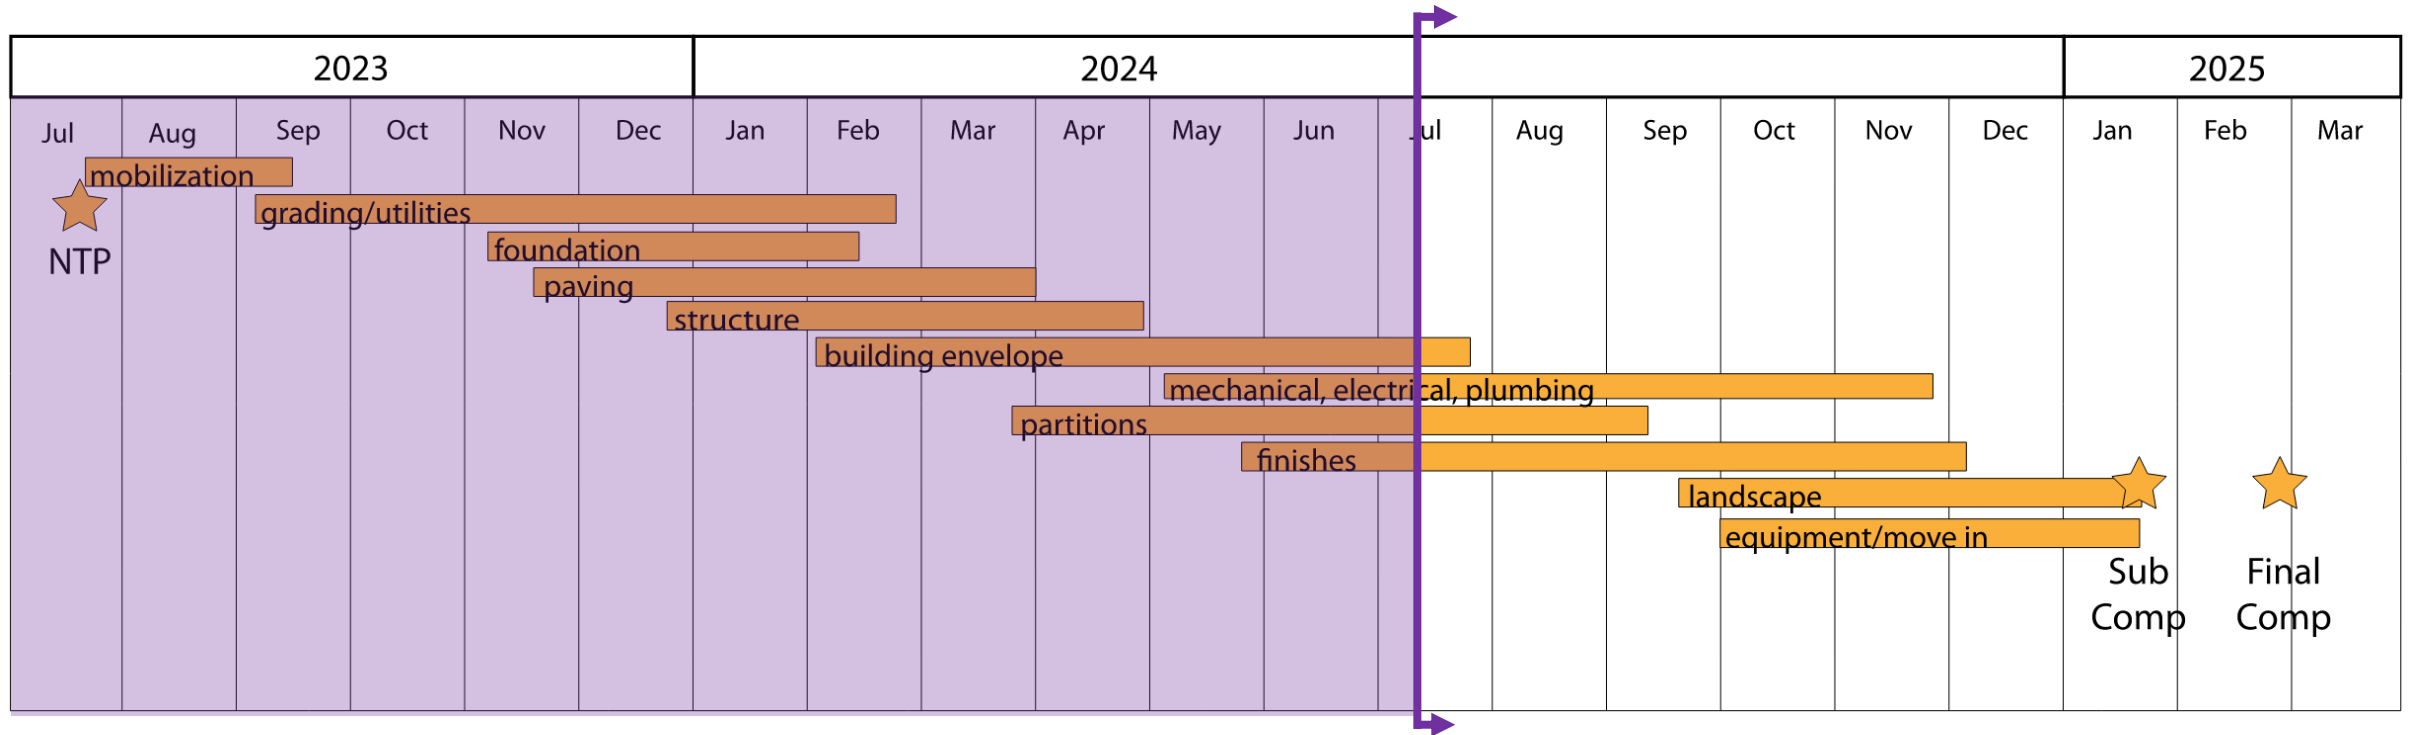

L. Dow Hendricks | Elementary School

Anna ISD | Administration Building

JULY 2024  
CONSTRUCTION UPDATE

# L. Dow Hendricks Elementary School

Construction Update - July 2024

Construction Schedule

# L. Dow Hendricks Elementary School

Construction Update - July 2024

EXTERIOR GLAZING  
INSTALLATION CONTINUES

ROOF INSTALLATION  
CONTINUES

MASONRY INSTALLATION  
CONTINUES

WRA