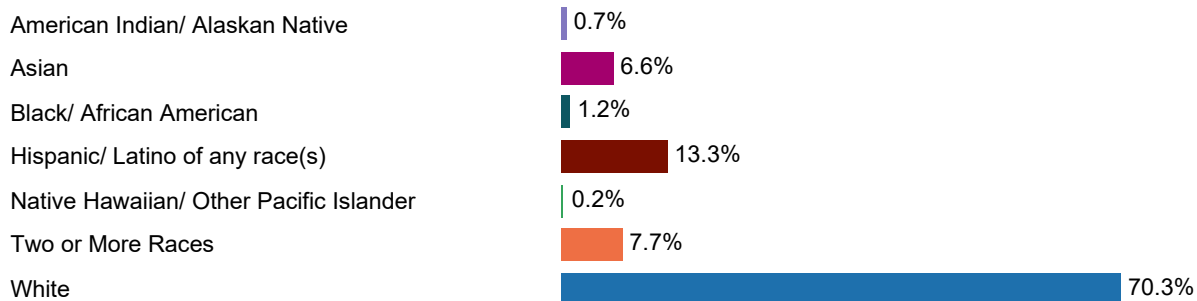

Snohomish School District

2021-22

Total Student Enrollment

9,470

Gender

Race/Ethnicity

Program and Characteristic