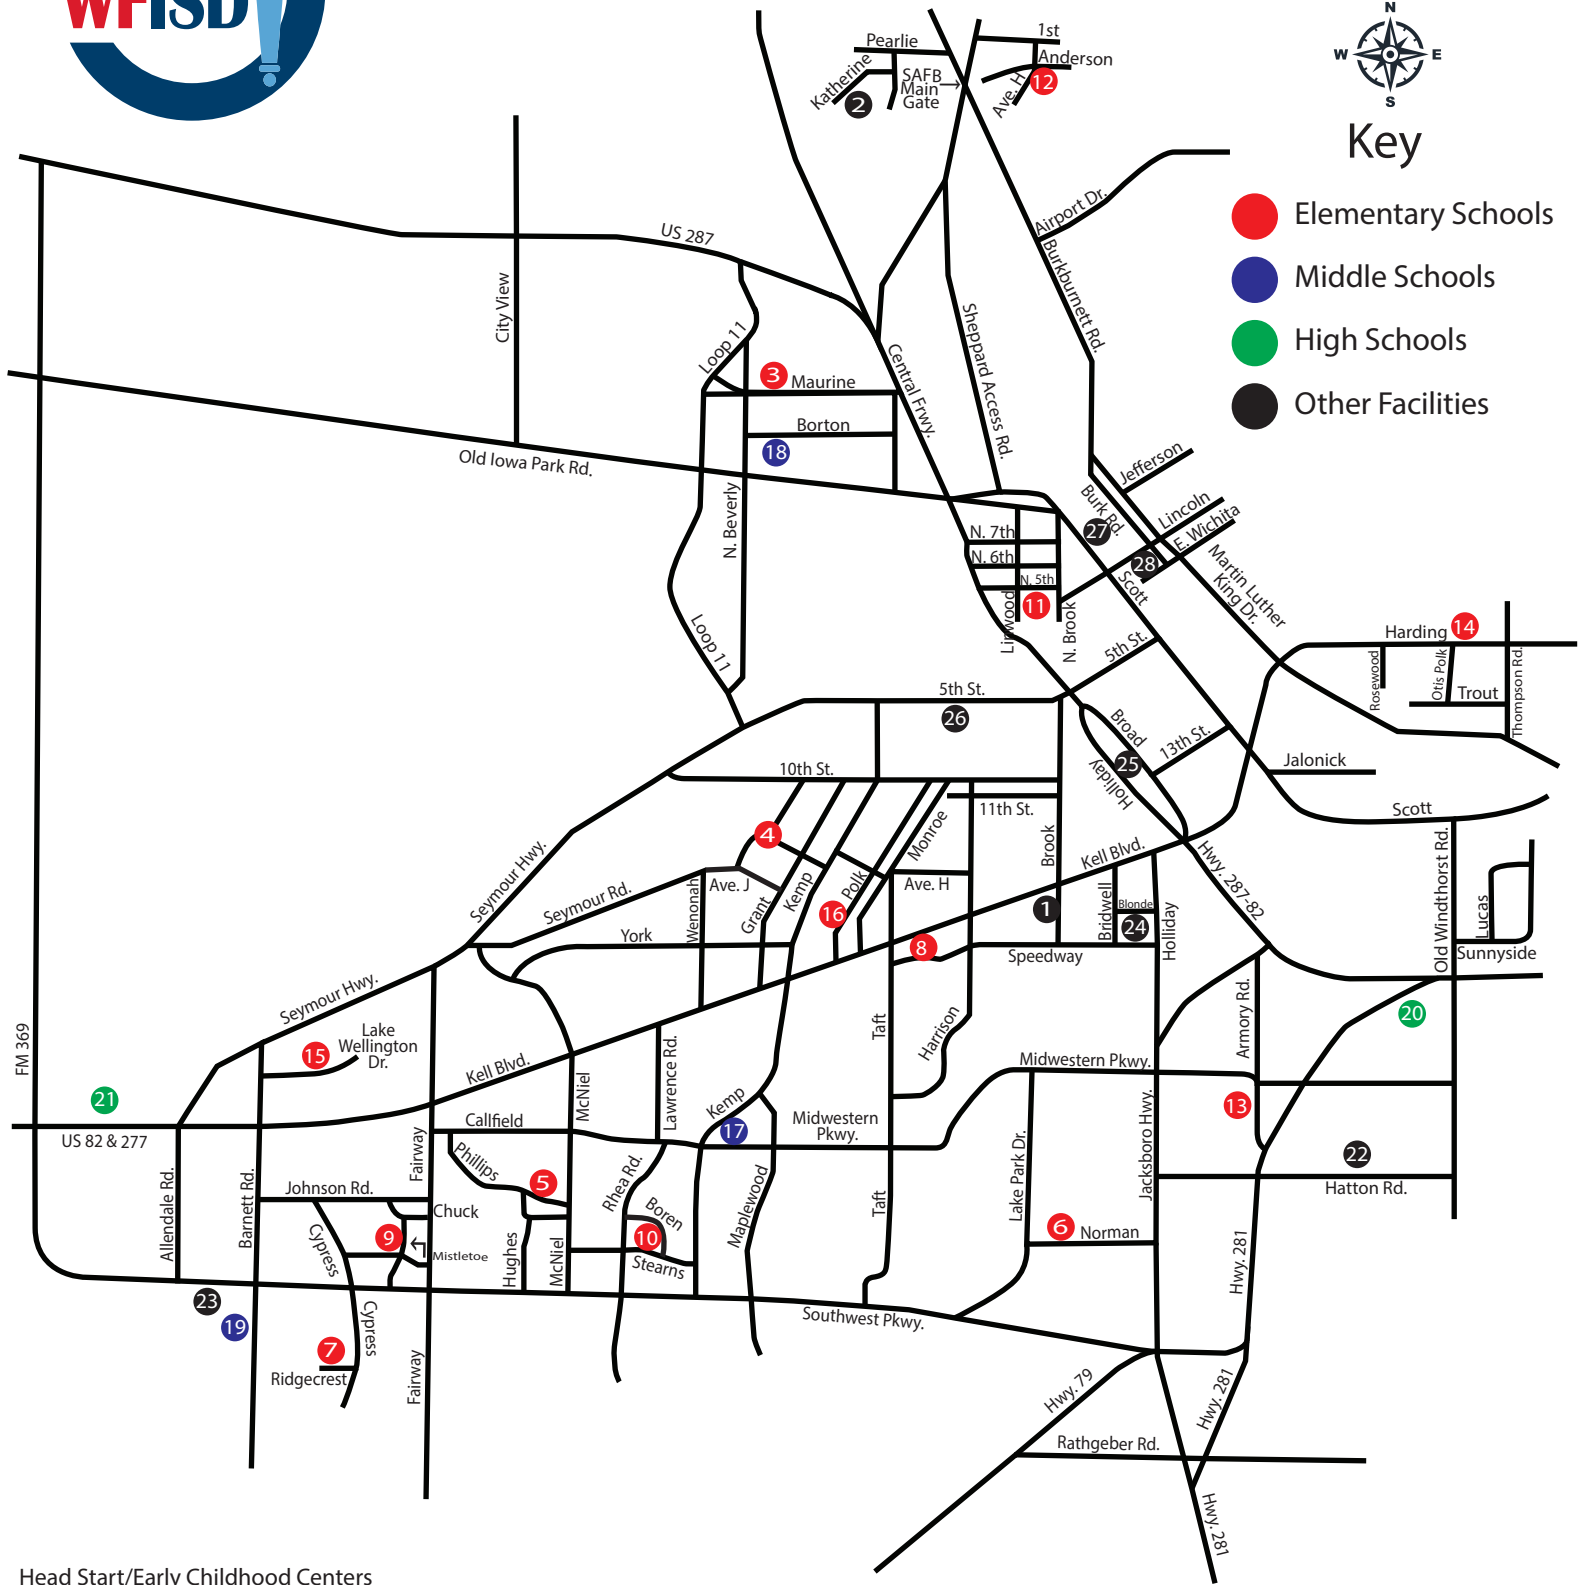

MAP OF WICHITA FALLS INDEPENDENT SCHOOL DISTRICT

www.wfisd.net

Key

- Elementary Schools
- Middle Schools
- High Schools
- Other Facilities

Head Start/Early Childhood Centers
 1. Brook Village - 2202 Brook
 2. Haynes Head Start - 1705 Katherine

Elementary Schools

- 3. Burgess - 3106 Maurine
- 4. Crockett - 3015 Ave. I
- 5. Cunningham - 4107 Phillips
- 6. Fain - 1562 Norman
- 7. Fowler - 5100 Ridgcrest
- 8. Franklin - 2112 Speedway
- 9. Jefferson - 4628 Mistletoe
- 10. Milam - 2901 Boren
- 11. Scotland Park - 1415 N. 5th St.
- 12. Sheppard - 301 E. Anderson
- 13. Southern Hills - 3920 Armory Rd.
- 14. Booker T. Washington - 1300 Harding
- 15. West - 5220 Lake Wellington
- 16. Zundy - 1706 Polk

Middle Schools

- 17. Barwise - 3807 Kemp
- 18. Hirschi - 3106 Borton
- 19. McNiell - 4712 Barnett

High Schools

- 20. Legacy - 3003 Henry S. Grace
- 21. Memorial - 6600 Kell West

Other Facilities

- 22. Career Education Center - 500 E. Hatton
- 23. Athletic Complex
Southwest Pkwy. & Barnett Rd.
- 24. Carrigan & Tech Support - 1609 Blonde
- 25. Education Center/Admin - 1104 Broad
- 26. Food Service & Maintenance - 2015 5th
- 27. Denver - 710 Old Burk Rd.
- 28. JJAEP - 410 Old Burk Rd.