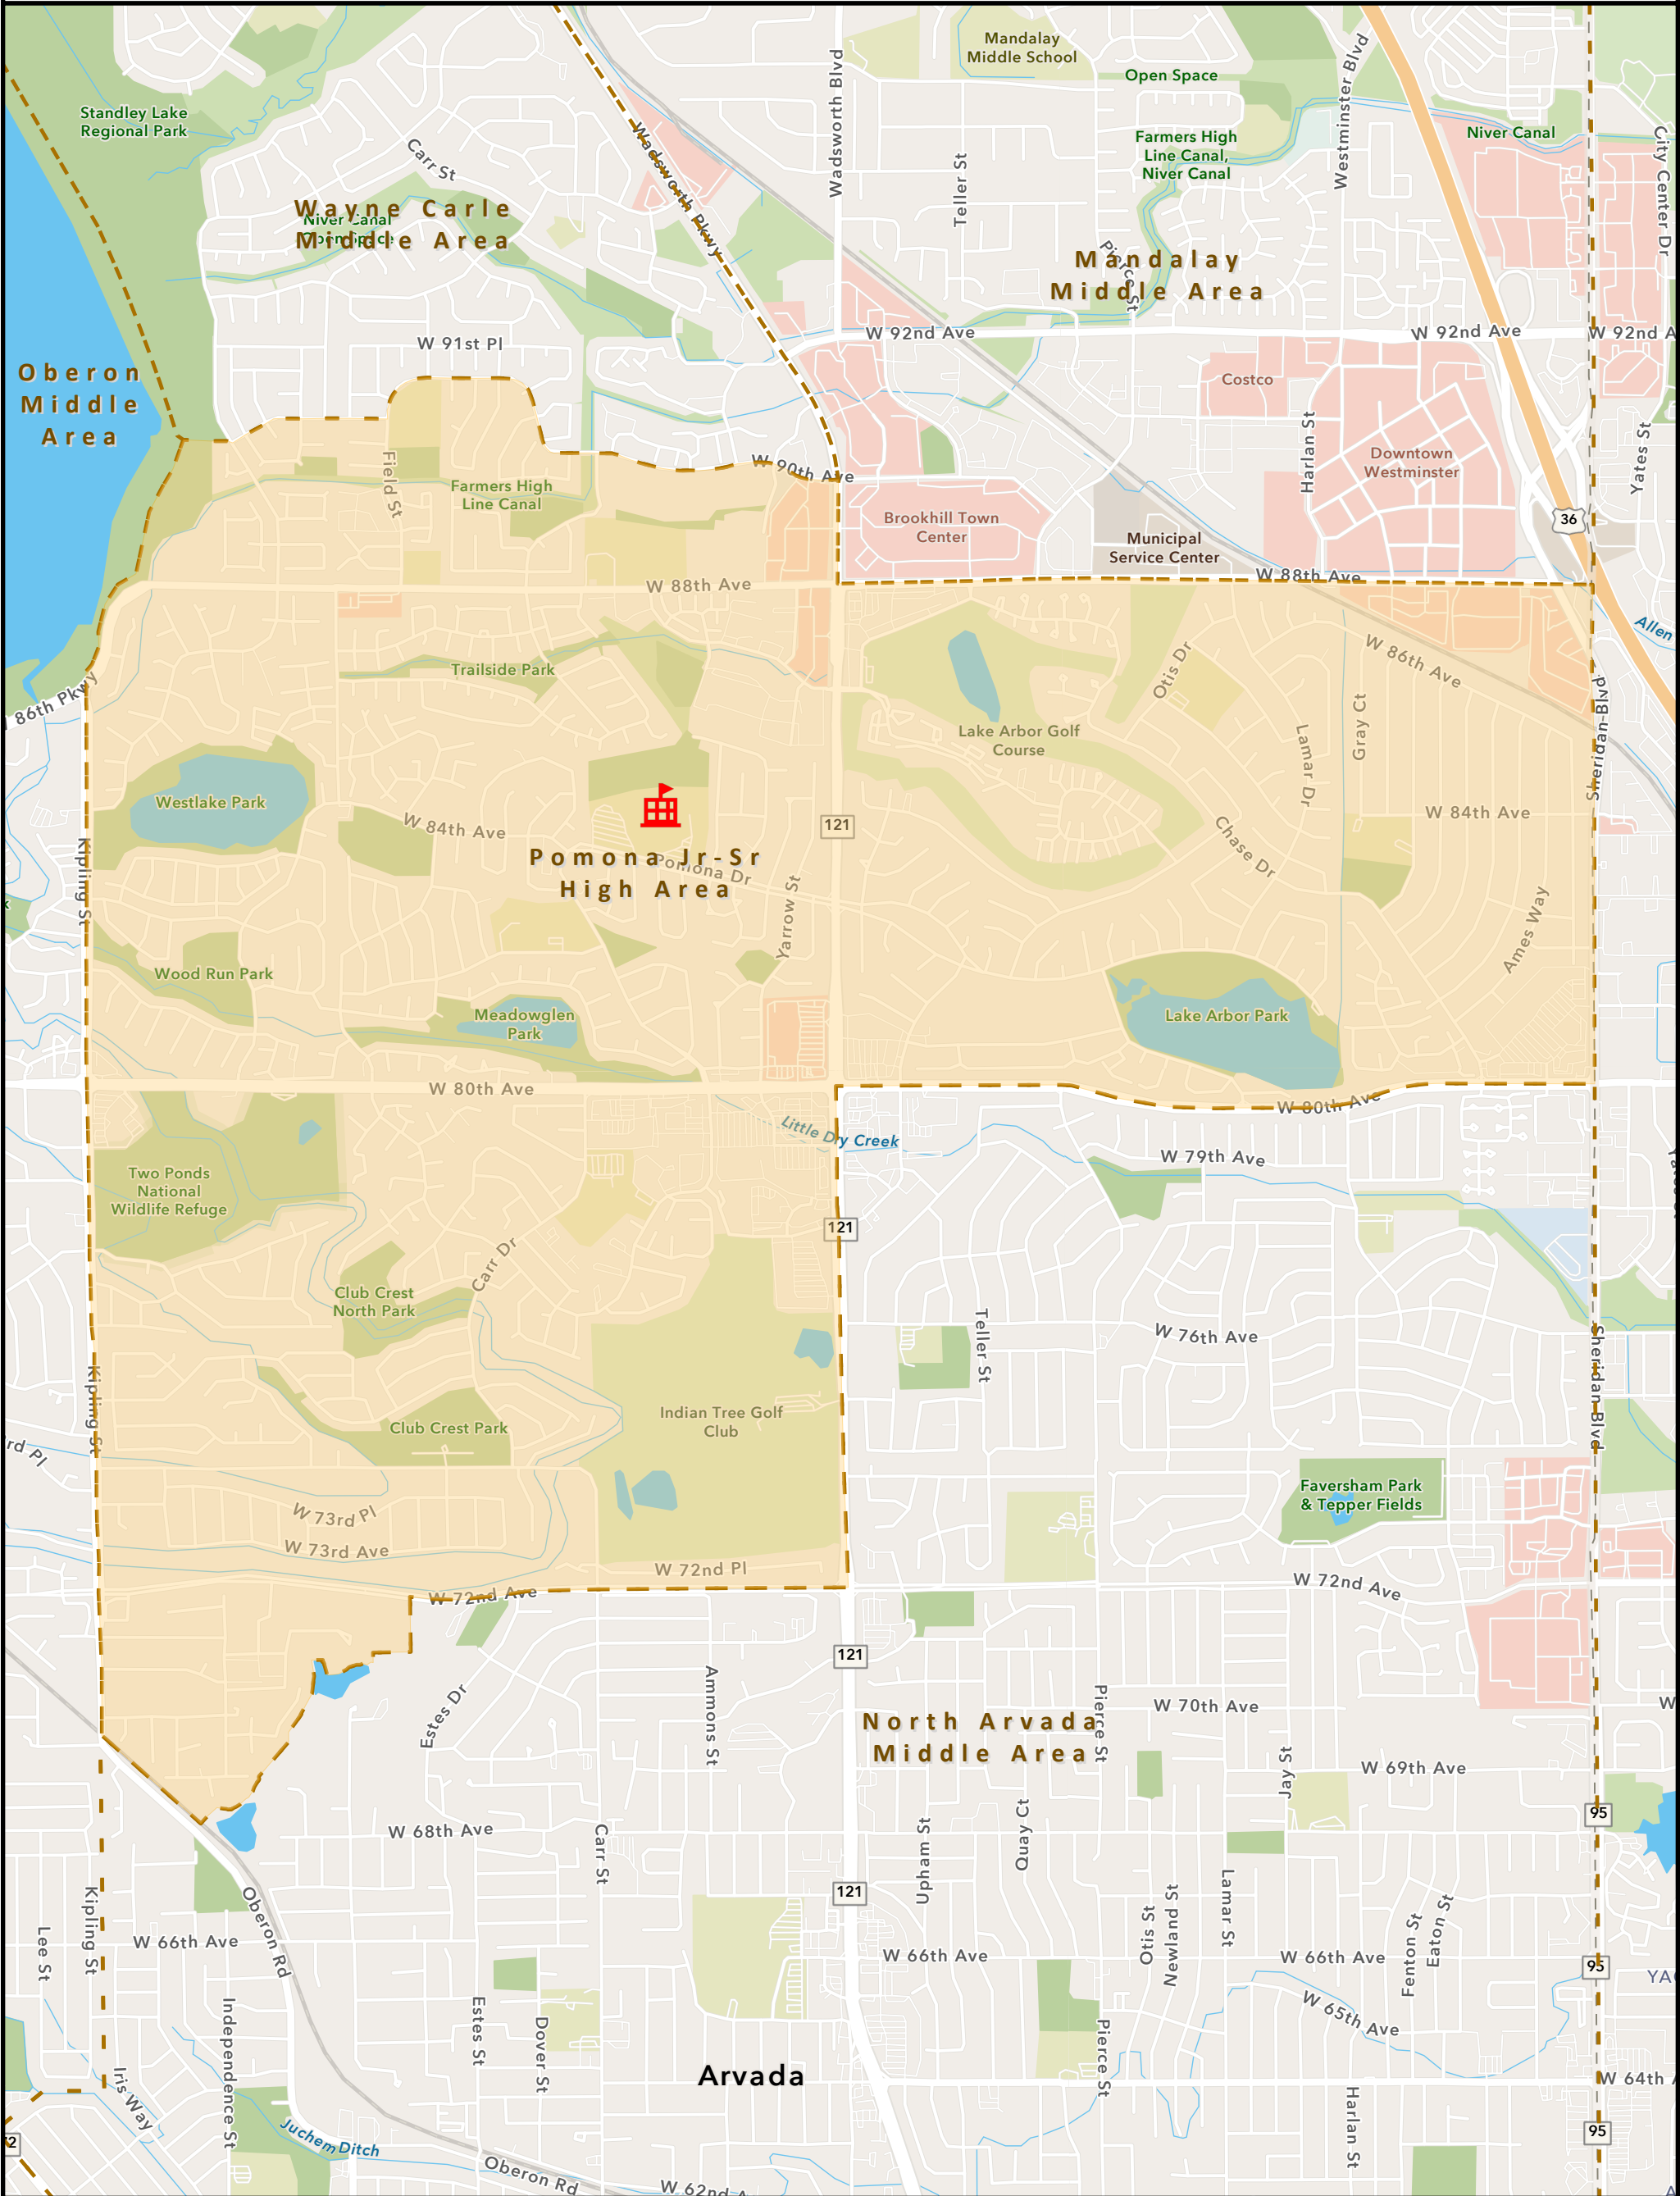

Pomona Jr-Sr High

Pomona Attendance Area

8101 Pomona Dr, Arvada, CO 80005

303-982-0710

Planning & Analysis
303-982-6500

-  Pomona Jr-Sr HS
-  Pomona Jr-Sr High
-  School Boundaries

Location Code: 78000
School Code: 7114

Rev: 20240703

Disclaimer: This map is for cartographic use only and may contain information that is no longer current. Jefferson County Schools assumes no responsibility of any kind for use of this map. Please contact the Planning & Analysis Department with any questions.