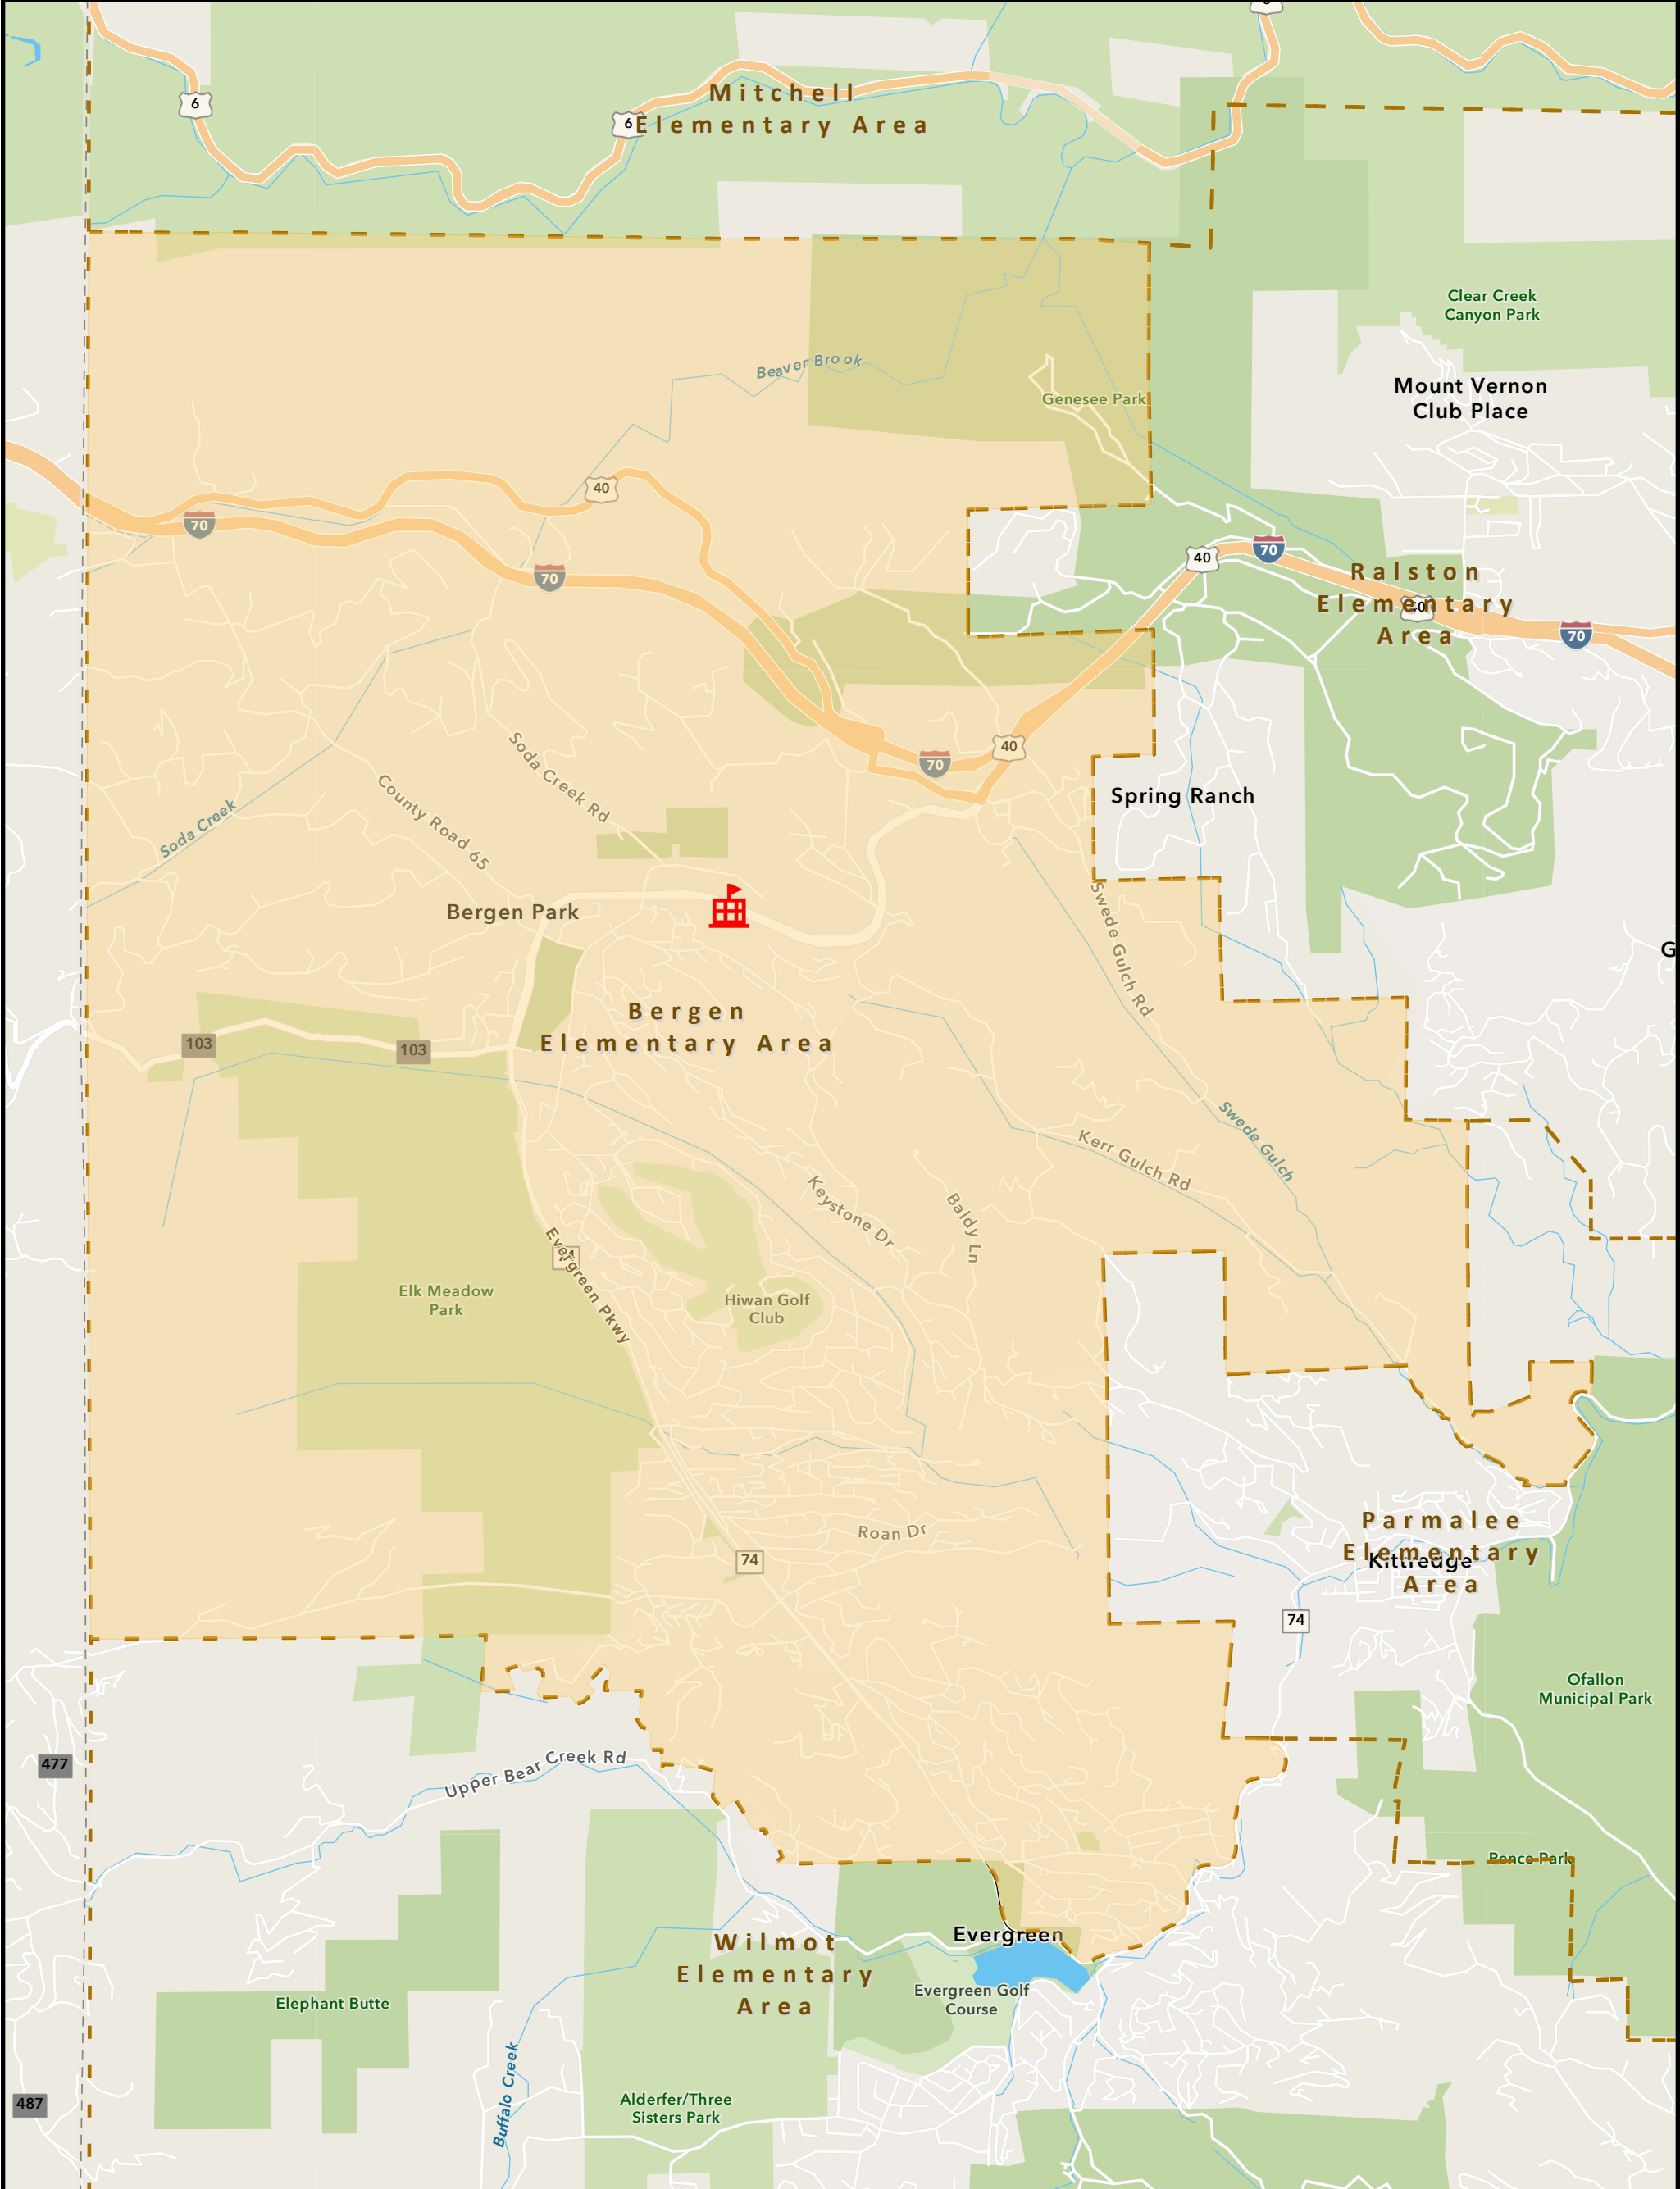

Bergen Elementary

Evergreen Attendance Area

1422 Sugarbush Dr, Evergreen, CO 80439

303-982-4964

Planning & Analysis
303-982-6500

-  Bergen ES
-  Bergen Elementary
-  School Boundaries

Location Code: 04600
School Code: 0779

Rev: 20240703

Disclaimer: This map is for cartographic use only and may contain information that is no longer current. Jefferson County Schools assumes no responsibility of any kind for use of this map. Please contact the Planning & Analysis Department with any questions.